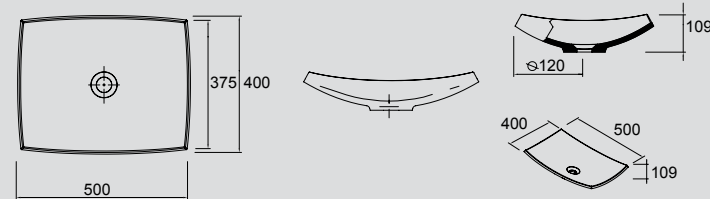

MINERAL LOAD

DEPTH 45

17892 | 271 €

MINERALMARMO®

DEPTH 50

21073 | 439 €

19099 | 306 €

Basin SOFIA 1005 MineralMarmo
without bottle trap or clicker waste
1005 x 15 x 460

19100 | 385 €

Basin SOFIA 1105 MineralMarmo
without bottle trap or clicker waste
1105 x 15 x 460

18687 | 439 €

18691 | 473 €