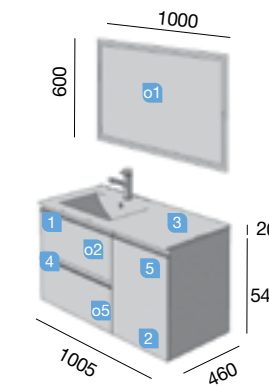

OPTIONS		
COD.	DESCRIPTION	€
o1 20732	Mirror ROTA 800 horizontal vertical. 800 x 800 mm	86
o2 21741	Light NAYRA 493 LED light matt white (8 W.) IP44 multihook fastening 493 x 155 x 7 mm	152
o3 22952	Handle SPIRIT 800 soft white (1 unit)	17
o4 22947	Handle SPIRIT 800 soft black (1 unit)	17
o5 23031	Light SENSOR LED (1 unit) LED light (0,72 W.) adhesive mounting, micro USB rechargeable IP 44. 190 x 30 x 22 mm	60
o6 16994	Open bottle trap valve with waste chrome brass	66
o7 23030	spacer carbon-TX (1 unit) for metallic drawer Carbon-TX. 150 x 342 x 66 mm	22
o8 23025	Double towel rail JAZZ Gloss anodized. 385 x 125 x 68 mm.	50

OPTIONS		
COD.	DESCRIPTION	€
o1 22957	Mirror CHICAGO 1000 horizontal vertical with LED light and anti-fog (30 W.) IP 44. 1000 x 600 mm	439
o2 13663	Drain pipe clicker chrome brass	66
o3 22946	Handle SPIRIT 600 soft black (1 unit)	14
o4 22950	Handle SPIRIT 400 soft black (1 unit)	12
o5 23030	spacer carbon-TX (1 unit) for metallic drawer Carbon-TX. 150 x 342 x 66 mm	22
o6 23031	Light SENSOR LED LED light (0,72 W.) adhesive mounting, micro USB rechargeable IP 44. 190 x 30 x 22 mm	60

MODULAR SPIRIT 1000 GLOSS WHITE

VANITY 600 + STORAGE UNIT 400

COD.	DESCRIPTION	€
COMPOSITION OF 1000 GLOSS WHITE		
1 22633	Wall hung vanity SPIRIT 600 gloss white 2 metallic soft close drawers. 598 x 540 x 450 mm	459
2 22637	Wall-hung unit SPIRIT 400 gloss white 1 left/right soft close door. 400 x 540 x 450 mm	219
3 20744	Basin IBERIA 1005 right white porcelain without bottle trap and clicker waste 1005 x 20 x 460 mm	288
4 22951	Handle SPIRIT 600 soft white (2 units)	28
5 22955	Handle SPIRIT 400 soft white (1 unit)	12
TOTAL PRICE OF THE FULL SET		1006