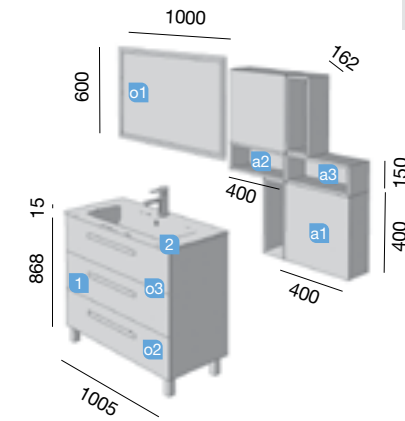

FUSSION CHROME 1000 gloss taupe

THREE SOFT CLOSE DRAWERS

COD.	DESCRIPTION	€
COMPOSITION OF VANITY 1000		
1	23239 Vanity FUSSION CHROME 1000 Gloss taupe 3 soft close drawers. 997 x 868 x 450 mm	491
2	19100 Basin SOFIA 1005 MineralMarmo without bottle trap or clicker waste. 1005 x 15 x 460	385
TOTAL PRICE OF THE FULL SET		876