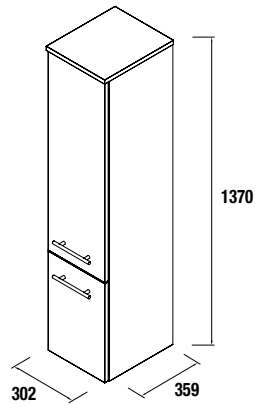

STARLIGHT Serie
2-door tall vanity unit

Wall hung vanity STARLIGHT 2 DOORS

Wall hung vanity of 2 doors, glass shelf and soft-closing. Handle with gloss chrome finish.

	Gloos White		Oak		Walnut		Wenge Mali	
	cod.	€	cod.	€	cod.	€	cod.	€
DER.	22066	291	21146	291	21305	291	21304	291
IZQ.	22067	291	21147	291	21302	291	21301	291