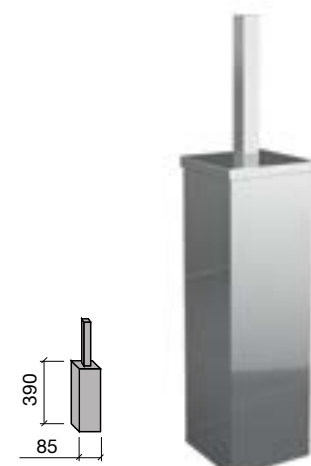

**Toilet brush holder TORMES polished steel
to floor**
85 x 390 x 85 mm
12895 | 40 €