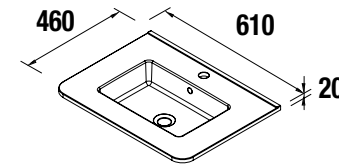

Combination with Basins

Aradia (Porcelaine white)