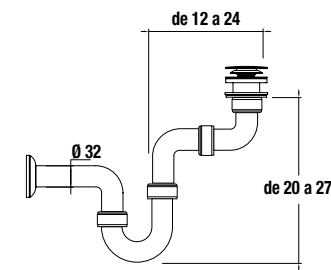

Vanities accesories

LED sensor light

Auxiliary light with sensor and micro USB rechargeable battery. 188 x 20 x 30 mm

cod.	€
23031	60