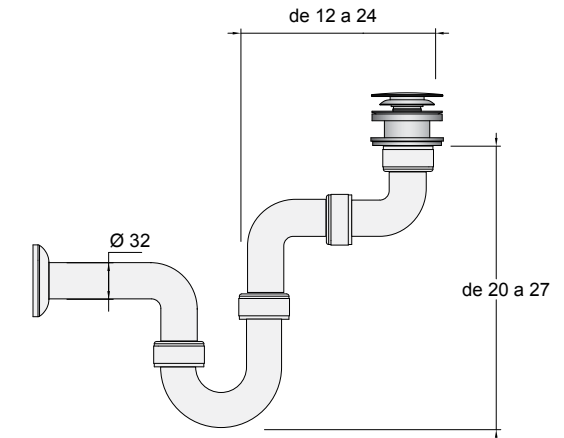

Reduced bottle trap plus clicker valve set
19366 | 62 €