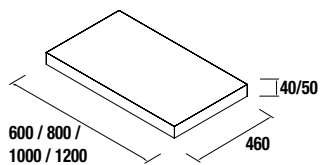

TOP THICKNESS 40 AND 50 MM

Tops with 50mm thickness finishes in Gloss White, gloss grey and carbon; y 40mm finish African oak, sizes from 600 to 1200 and custom made not mechanized.
Finishes in melamine and high pressure laminate (HPL)

		Gloss White / 50mm		Gloss Grey / 50mm		Carbon / 50mm		African Oak / 40mm	
		cod.	€	cod.	€	cod.	€	cod.	€
Stock	600	22992	210	22993	210	22994	210	23016	210
	800	22995	260	22996	260	22997	260	23017	250
	1000	22998	327	22999	327	23000	327	23018	317
	1200	23001	377	23002	377	23003	377	23019	367
SPECIAL ORDER	<1000	23004	327	23005	327	23006	327	23020	317
	1001 - 1400	23007	410	23008	410	23009	410	23021	377
	1401 - 1800	23010	585	23011	585	23012	585	23022	418
	1801 - 2000	23013	655	23014	655	23015	655	23023	459
	2001 - 2400	23138	690	23139	690	23140	690	23141	529

Note: tops with special length, 15 working days

TOP THICKNESS 16,40 AND 50 MM
CUSTOM MADE TOPS IN LENGTH AND MECHANIZED

TOP THICKNESS 16 MM

Tops with 16mm thickness, special sizes and mechanized. Finishes in melamine and high pressure laminate (HPL)