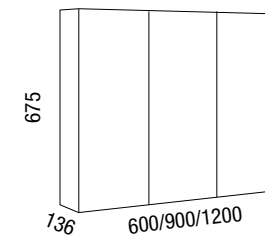

STARLIGHT
with switch & plug

Cabinet STARLIGHT 600
2 soft close double mirror doors
with switch and plug
600 x 675 x 136 mm

Gloss White	Oak
22063 | 629 €	21130 | 629 €
Walnut	Wenge Mali
21118 | 629 €	21114 | 629 €