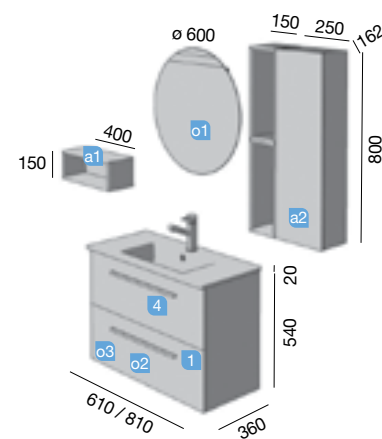

S35 600/800 natural
TECHNICAL DATA

COD.	DESCRIPTION	€
COMPOSITION OF VANITY 600		
1	23270 Wall hung vanity S35 600 natural 2 soft close drawers. 598 x 540 x 346 mm	254
2	21684 Basin S35 610 superfine white porcelain without bottle trap or clicker waste 610 x 20 x 360 mm	153
TOTAL PRICE OF THE FULL SET		407

COD.	DESCRIPTION	€
COMPOSITION OF VANITY 800		
1	23271 Wall hung vanity S35 800 natural 2 soft close drawers. 797 x 540 x 346 mm	274
2	21685 Basin S35 810 superfine white porcelain without bottle trap or clicker waste 810 x 20 x 360 mm	174
TOTAL PRICE OF THE FULL SET		448

OPTIONS		
COD.	DESCRIPTION	€
o1	23408 Mirror ROUND 600 circular with sandblasted band, LED light (9,6 W) IP 44, d 600 mm	322
o2	22078 Spacers carbon-TX for lower drawer S35/S40 600 523 x 80 x 274 mm	59
o3	22079 Spacers carbon-TX for lower drawer S35/S40 800. 724 x 80 x 274 mm	69
o4	13663 Drain pipe clicker chrome brass	66

AUXILIARY		
COD.	DESCRIPTION	€
a1	23226 Module ALLIANCE 400 white-TX (1 unit) horizontal vertical 1 hollow shelf 400 x 150 x 162 mm	40
a2	22909 Module ALLIANCE 250 natural left / right 1 door push opening system 250 x 800 x 162 mm	171