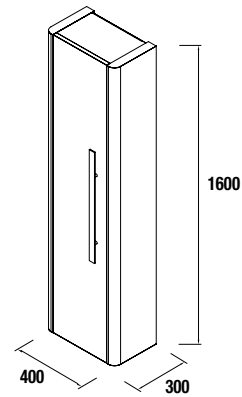

Serie ARADIA
Units with 1 wooden drawer

ARADIA WALL HUNG VANITY UNIT WITH 1 DRAWER WITHOUT CURVED UNDER SINK INSERT

Wall hung vanity unit with 1 wooden drawer with full extraction without curved under sink insert, with drawer organiser included, interiors with maple finish and soft close system. Handle with anodised gloss finish.

	Rust Linen		Grey Linen	
	cod.	€	cod.	€
600	22512	399	22511	399
800	18911	442	18912	442

Serie ARADIA
1-door tall vanity unit and module

1-DOOR WALL HUNG TALL VANITY

1-door wall hung tall vanity unit with left / right opening, soft close system, glass shelves and interiors with maple finish. Handle with anodised gloss finish.

	Rust Linen		Grey Linen	
	cod.	€	cod.	€
	18915	466	18916	466

1-DOOR WALL HUNG MODULE

1-door wall hung module vanity unit with left / right opening, soft close system, glass shelves and interiors with maple finish. Handle with anodised gloss finish.

	Rust Linen		Grey Linen	
	cod.	€	cod.	€
	21681	237	21680	237

Serie ARADIA
Bathroom cabinet with 1 and 2 doors with mirror

BATHROOM CABINET ARADIA1 AND 2 DOORS WITH MIRROR

Bathroom cabinet with 1 and 2 doors with mirror, glass shelves and soft close system. interiors with maple finish.

	Rust Linen		Grey Linen	
	cod.	€	cod.	€
600	23336	265	23335	265
800	21343	315	21519	315

Vanities accesories

LED sensor light

Auxiliary light with sensor and micro USB rechargeable battery. 188 x 20 x 30 mm

cod.	€
23031	60

Reduced bottle trap

Reduced bottle trap plus clicker valve set

cod.	€
19366	62

Combination with Basins

Aradia (Porcelaine white)

600	
cod.	€
16621	181

Aradia (Porcelaine white)

800	
cod.	€
17751	247