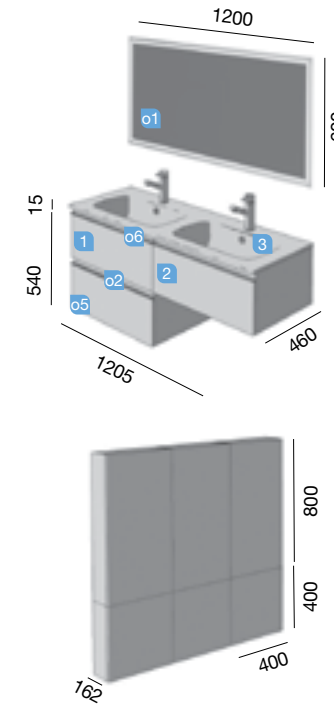

OPTIONS		
COD.	DESCRIPTION	€
o1	22958 Mirror CHICAGO 1200 horizontal vertical with LED light and anti-fog (30 W.) IP 44. 1200 x 600 mm	469
o2	22946 Handle SPIRIT 600 soft black (1 unit)	14
o3	22951 Handle SPIRIT 600 soft white (1 unit)	14
o4	23031 Light SENSOR LED (1 unit) LED light (0,72 W.) adhesive mounting, micro USB rechargeable IP 44. 190 x 30 x 22 mm	60
o5	23030 spacer carbon-TX (1 unit) for metallic drawer Carbon-TX. 150 x 342 x 66 mm	22
o6	23033 Drain pipe SMART with clicker valve	91
o7	23025 Double towel rail JAZZ Gloss anodized. 385 x 125 x 68 mm.	50
AUXILIARY		
COD.	DESCRIPTION	€
a1	22827 Module ALLIANCE 400 natural (1 unit) left / right 1 door push opening system 400 x 800 x 162 mm	181
a2	22820 Module ALLIANCE 400 gloss white (1 unit) left / right 1 door push opening system 400 x 400 x 162 mm	155

MODULAR SPIRIT 1200 DOUBLE BAY PINE

TWO VANITIES 600

COD.	DESCRIPTION	€
COMPOSITION VANITY 1200		
1	22800 Wall hung vanity SPIRIT 600 bay pine 2 metallic soft close drawers. 598 x 540 x 450 mm	459
2	22782 Wall hung vanity SPIRIT 600 bay pine 1 metallic soft close drawer. 598 x 270 x 450 mm	249
3	18691 Basin SOFIA 1205 double MineralMarmo without bottle trap or clicker waste. 1205 x 15 x 460	473
TOTAL PRICE OF THE FULL SET		1181