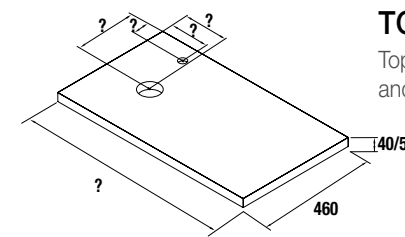

Gloss White / 50mm		Gloss Grey / 50mm		Carbon / 50mm		African Oak / 40mm	
		cod.	€	cod.	€	298	€	cod.	€
SPECIAL ORDER	<1000	23165	376	23166	376	23167	376	23168	365
	1001 - 1400	23169	472	23170	472	23171	472	23172	434
	1401 - 1800	23173	673	23174	673	23175	673	23176	481
	1801 - 2000	23177	749	23178	749	23179	749	23180	528
	2001 - 2400	23181	799	23182	799	23183	799	23184	608

Note: special tops in length and mechanized: 4 to 5 weeks