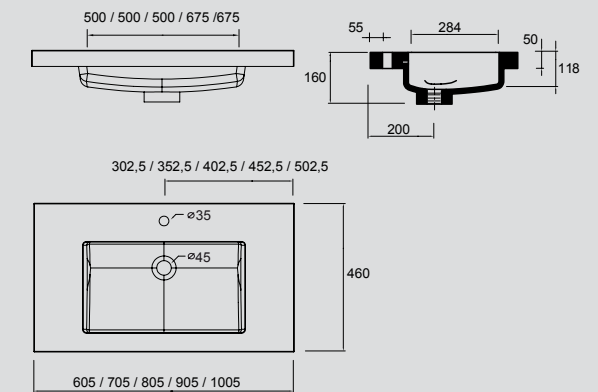

Basin TOSCANA 1205 double white mineral load
without bottle trap or clicker waste

1205 x 50 x 460 mm

20753 | 378 €