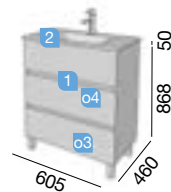

FUSSION LINE 600 alsacia
TECHNICAL DATA

COD.	DESCRIPTION	€
COMPOSITION OF VANITY 600		
1	23261 Vanity FUSSION LINE 600 alsacia 3 soft close drawers. 598 x 868 x 450 mm	370
2	20748 Basin TOSCANA 605 white mineral load without bottle trap or clicker waste 605 x 50 x 460 mm	215
TOTAL PRICE OF THE FULL SET		585

OPTIONS		
COD.	DESCRIPTION	€
o1	16908 Mirror SENA 600 horizontal vertical mirror 5 mm. 600 x 800 mm	117
o2	20362 Light FARO 450 LED light matt chrome (5 W.) IP44 multihook fastening. 450 x 98 x 36 mm	136
o3	22058 Spacers carbon-TX for lower drawer S45 600. 523 x 80 x 324 mm	64
o4	13663 Drain pipe clicker chrome brass	66

AUXILIARY		
COD.	DESCRIPTION	€
a1	23215 Module ALLIANCE 400 alsacia (1 unit) left / right 1 door push opening system 400 x 400 x 162 mm	155
a2	23226 Module ALLIANCE 400 white-TX (1 unit) horizontal vertical 1 hollow shelf 400 x 150 x 162 mm	40