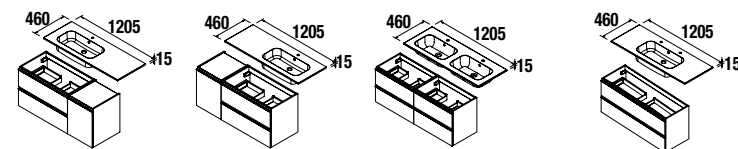

1205/D (800+400)		1205/L (400+800)		1205 2 Unt. (600+600)		1205	
cod.	€	cod.	€	cod.	€	cod.	€
18684	452	18683	452	18691	473	21073	358