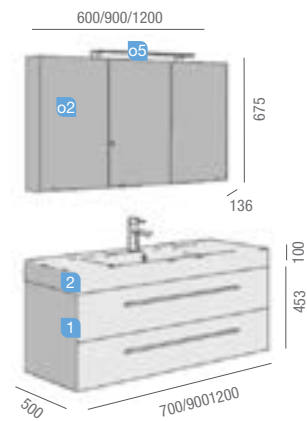

COD.	DESCRIPTION	€

COMPOSITION WITH VANITY OF 700

1	21110	Wall hung vanity STARLIGHT 700 Bardolino oak 2 soft close drawers. 690 x 453 x 496 mm	798
2	20737	Basin STARLIGHT 700 white mineral load without bottle trap or clicker waste 700 x 100 x 500 mm	402
TOTAL PRICE OF THE FULL SET			1200

COD.	DESCRIPTION	€

COMPOSITION WITH VANITY OF 1200

1	21112	Wall hung vanity STARLIGHT 1200 Bardolino oak 2 soft close drawers. 1190 x 453 x 496 mm	923
2	20739	Basin STARLIGHT 1200 white mineral load without bottle trap or clicker waste 1200 x 100 x 500 mm	604
TOTAL PRICE OF THE FULL SET			1527

OPTIONS

COD.	DESCRIPTION	€	
o1	21130	Cabinet STARLIGHT 600 Bardolino oak 2 soft close double mirror doors with switch and plug. 600 x 675 x 136 mm	629
o2	21131	Cabinet STARLIGHT 900 Bardolino oak 3 soft close double mirror doors with switch and plug. 900 x 675 x 136 mm	839
o3	21132	Cabinet STARLIGHT 1200 Bardolino oak 3 soft close double mirror doors with switch and plug. 1200 x 675 x 136 mm	945
o4	20362	Light FARO 450 LED light matt chrome (5 W.) IP44 multihook fastening. 450 x 98 x 36 mm	136
o5	20727	Light FARO 600 LED light gloss chrome (9,6 W.) IP44 multihook fastening. 600 x 98 x 36 mm	177
o6	13663	Drain pipe clicker chrome brass	66

AUXILIARY

COD.	DESCRIPTION	€	
a1	21147	Wall hung vanity STARLIGHT Bardolino oak left 2 soft close doors. 305 x 1370 x 359 mm	293
a2	21146	Wall hung vanity STARLIGHT Bardolino oak right 2 soft close doors. 305 x 1370 x 359 mm	293

Depth 50

STARLIGHT OAK 700/900/1200

2 SOFT CLOSE DRAWERS