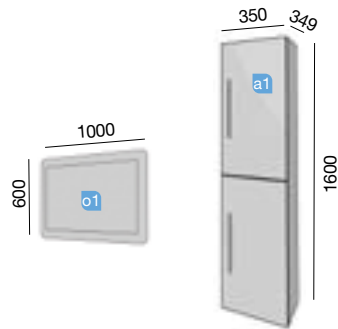

FUSSION CHROME 1000 alsacia
TECHNICAL DATA

COD.	DESCRIPTION	€
COMPOSITION OF VANITY 1000		
1 23278	Wall hung vanity FUSSION CHROME 1000 alsacia 2 soft close drawers. 997 x 540 x 450 mm	358
2 19100	Basin SOFIA 1005 MineralMarmo without bottle trap or clicker waste. 1005 x 15 x 460	385
TOTAL PRICE OF THE FULL SET		743

OPTIONS		
COD.	DESCRIPTION	€
o1 22957	Mirror CHICAGO 1000 horizontal vertical with LED light and anti-fog (30 W.) IP 44. 1000 x 600 mm	439
o2 22062	Spacers carbon-TX for lower drawer S45 1000. 924 x 80 x 324 mm	109
o3 13663	Drain pipe clicker chrome brass	66

AUXILIARY		
COD.	DESCRIPTION	€
a1 23225	Wall hung vanity ALLIANCE alsacia left / right 2 doors push opening system 350 x 1600 x 349 mm	345