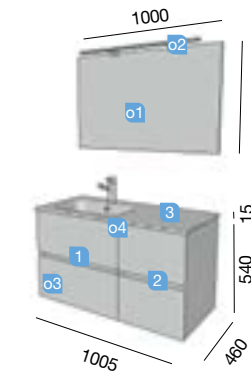

FUSSION LINE 1005/R alsacia

VANITY 600+STORAGE UNIT 400

OPTIONS		
COD.	DESCRIPTION	€
o1 16081	Mirror SILVER 1000 horizontal vertical. 1000 x 600 mm	114
o2 16690	Light MINERVA 800 led light (14.64 W.) multihook fastening IP 44 800 x 27 x 110 mm	282
o3 22058	Spacers carbon-TX for lower drawer S45 600. 523 x 80 x 324 mm	64
o4 13663	Drain pipe clicker chrome brass	66

COD.	DESCRIPTION	€
COMPOSITION 1005/R ALSACIA		
1 23314	Wall hung vanity FUSSION LINE 600 alsacia 2 soft close drawers. 598 x 540 x 450 mm	264
2 23381	Wall-hung unit FUSSION LINE 400 alsacia 2 soft close drawers. 400 x 540 x 450 mm	211
3 18688	Basin SOFIA 1005 right MineralMarmo without bottle trap or clicker waste. 1005 x 15 x 460	392
TOTAL PRICE OF THE FULL SET		867