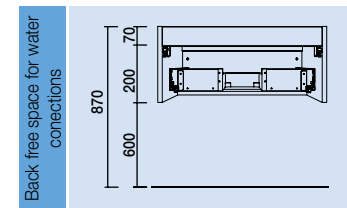

SPiRiT Serie
1 Hollow Shelf, 1 Metallic Drawer
and 2 Metallic Drawers

SPiRiT Serie
Module 250/400
with 1 door for SPiRiT modulars

WALL-HUNG UNIT SPiRiT 1 HOLLOW SHELF

Hollow shelf wall-hung unit with carbon-TX finish

Carbon - TX		
	cod.	€
600	22811	159
800	22815	179
1000	22819	199

WALL-HUNG SPiRiT 1 DRAWER WITH PIPE CUTOUT

Wall-hung unit with 1 metallic drawer, full extension with pipe cutout, Carbon-TX finish and soft-closing. Gloss anodized handle comes standard, soft matt black and soft matt white are optional.

	Gloss White		Gloss Grey		Bay Pine		Natural	
	cod.	€	cod.	€	cod.	€	cod.	€
600	22627	249	22781	249	22782	249	22783	249
800	22628	269	22787	269	22788	269	22789	269
1000	22629	289	22793	289	22794	289	22795	289

WALL-HUNG UNIT SPiRiT 1 DRAWER WITHOUT PIPE CUTOUT

Wall-hung unit with 1 metallic drawer full extension without pipe cutout, Carbon-TX interior and soft-closing. Gloss anodized handle comes standard, soft matt black and soft matt white are optional.

	Gloss White		Gloss Grey		Bay Pine		Natural	
	cod.	€	cod.	€	cod.	€	cod.	€
600	22630	249	22784	249	22785	249	22786	249
800	22631	269	22790	269	22791	269	22792	269
1000	22632	289	22796	289	22797	289	22798	289

WALL-HUNG UNIT SPiRiT 2 DRAWERS

Wall-hung unit with 2 metallic drawers full extension, Carbon-TX interior and soft-closing. Gloss anodized handle comes standard, soft matt black and soft matt white are optional.

	Gloss White		Gloss Grey		Bay Pine		Natural	
	cod.	€	cod.	€	cod.	€	cod.	€
600	22633	459	22799	459	22800	459	22801	459
800	22634	499	22802	499	22803	499	22804	499
1000	22635	539	22805	539	22806	539	22807	539
1200	23890	559	23891	559	23892	559	23893	559

MODULE SPiRiT 1 DOOR R/L

Module with 1 reversible door L/R and soft-closing. Carbon-TX interior
Gloss anodized handle comes standard, soft matt black and soft matt white are optional.