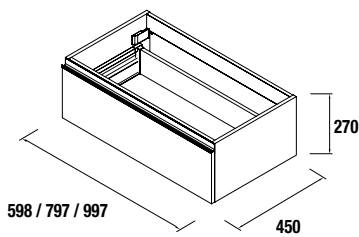

WALL-HUNG UNIT SPiRiT 1 DRAWER WITHOUT PIPE CUTOUT

Wall-hung unit with 1 metallic drawer full extension without pipe cutout, Carbon-TX interior and soft-closing. Gloss anodized handle comes standard, soft matt black and soft matt white are optional.

	Gloss White		Gloss Grey		Bay Pine		Natural	
	cod.	€	cod.	€	cod.	€	cod.	€
600	22630	249	22784	249	22785	249	22786	249
800	22631	269	22790	269	22791	269	22792	269
1000	22632	289	22796	289	22797	289	22798	289

WALL-HUNG UNIT SPiRiT 2 DRAWERS

Wall-hung unit with 2 metallic drawers full extension, Carbon-TX interior and soft-closing. Gloss anodized handle comes standard, soft matt black and soft matt white are optional.