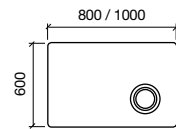

23207 | 349 €

Mirror MOSCOW 1000
horizontal vertical with LED light (8 W) IP 44, magnifying zone (x2) and sensor
1000 x 600 mm

23208 | 399 €

Mirror ROMA 800
horizontal vertical with white frame, LED light (17W) IP 44
600 x 800 mm