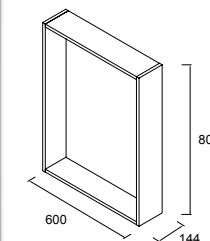

PORTOBELLO

PORTOBELLO 600 mirror
frame LED light
(2.7W) with sensor
600 x 800 x 144 mm

	COD.	€
	23204	241
	23205	241
	23203	241
	23206	241
	20710	241
	23201	241
	23202	241