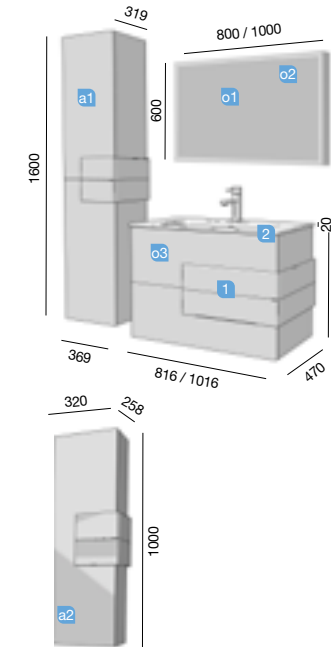

CRONOS OAK/MATT ANTHRACITE

800/1000

2 DRAWERS

OPTIONS		
COD.	DESCRIPTION	€
o1 19089	Mirror ROMA 800 horizontal vertical with white frame, LED light (17W) IP 44. 600 x 800 mm	251
o2 23209	Mirror ROMA 1000 horizontal vertical with white frame, LED light (15W) IP 44. 1000 x 600 mm	355
o3 13663	Drain pipe clicker chrome brass	66
AUXILIARY		
COD.	DESCRIPTION	€
a1 21819	Wall hung vanity CRONOS oak / matt anthracite left / right 2 soft close doors. 369 x 1600 x 319 mm	370
a2 21831	Module CRONOS oak / matt anthracite (1 unit) left / right 1 soft close door. 320 x 1000 x 258 mm	259

COD.	DESCRIPTION	€
COMPOSITION WITH VANITY 800		
1 21804	Wall hung vanity CRONOS 800 oak / matt anthracite 2 soft close drawers with spacer in lower drawer 816 x 540 x 470 mm	468
2 14712	Basin IBERIA 810 white porcelain without bottle trap and clicker waste 810 x 20 x 460 mm	155
TOTAL PRICE OF THE FULL SET		623
COMPOSITION WITH VANITY OF 1000		
1 21807	Wall hung vanity CRONOS 1000 oak / matt anthracite 2 soft close drawers with spacer in lower drawer 1016 x 540 x 470 mm	502
2 14713	Basin IBERIA 1010 white porcelain without bottle trap and clicker waste 1010 x 20 x 460 mm	177
TOTAL PRICE OF THE FULL SET		679