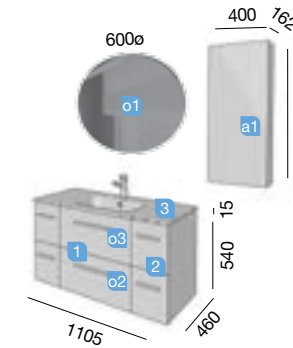

COD.	DESCRIPTION	€
COMPOSITION FUSSION CHROME 1105/C		
1	23284 Wall hung vanity FUSSION CHROME 600 alsacia 2 soft close drawers. 598 x 540 x 450 mm	299
2	23363 Wall-hung unit FUSSION CHROME 250 alsacia (2 units) 2 soft close drawers. 250 x 540 x 450 mm	422
3	18687 Basin SOFIA 1105 MineralMarmo without bottle trap or clicker waste. 1105 x 15 x 460	439
TOTAL PRICE OF THE FULL SET		1160