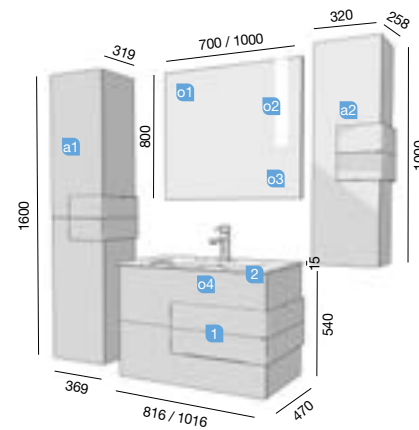

CRONOS OAK/WHITE 800/1000

2 DRAWERS

CRONOS OAK/MATT MOKA 800/1000

TECHNICAL DATA

2 DRAWERS

COD.	DESCRIPTION	€
COMPOSITION WITH VANITY OF 800		
1 21803	Wall hung vanity CRONOS 800 oak / matt moccha 2 soft close drawers with spacer in lower drawer 816 x 540 x 470 mm	468
2 19099	Basin SOFIA 805 MineralMarmo without bottle trap or clicker waste. 805 x 15 x 460	306
TOTAL PRICE OF THE FULL SET		774
COMPOSITION WITH VANITY OF 1000		
1 21806	Wall hung vanity CRONOS 1000 oak / matt moccha 2 soft close drawers with spacer in lower drawer 1016 x 540 x 470 mm	502
2 19100	Basin SOFIA 1005 MineralMarmo without bottle trap or clicker waste. 1005 x 15 x 460	385
TOTAL PRICE OF THE FULL SET		887