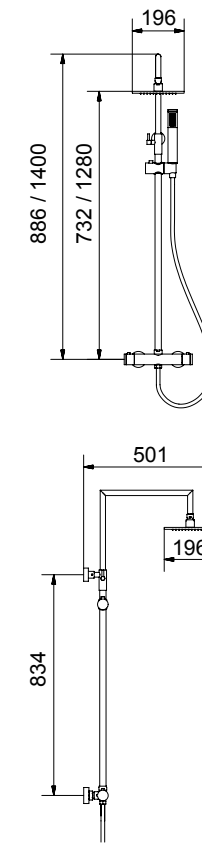

With thermostatic taps