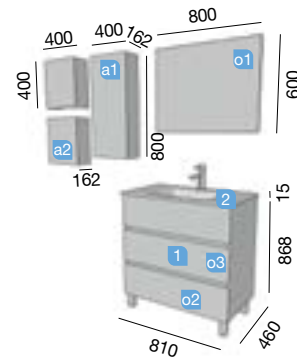

FUSSION LINE 800 natural TECHNICAL DATA

COD.	DESCRIPTION	€
COMPOSITION OF VANITY 800 Natural		
1 23268	Vanity FUSSION LINE 800 natural 3 soft close drawers. 797 x 868 x 450 mm	385
2 19099	Basin SOFIA 805 MineralMarmo without bottle trap or clicker waste. 805 x 15 x 460	306
TOTAL PRICE OF THE FULL SET		691