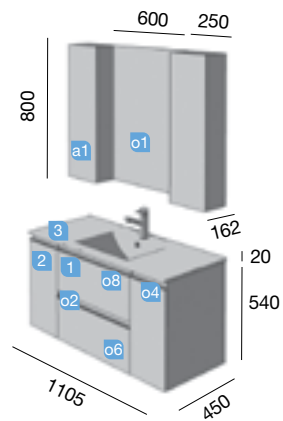

MODULAR SPIRIT 1100 NATURAL TECHNICAL DATA

STORAGE UNIT 250 + VANITY 600
+ STORAGE UNIT 250

COD.	DESCRIPTION	€
COMPOSITION OF 1100 NATURAL		
1	22801 Wall hung vanity SPIRIT 600 natural 2 metallic soft close drawers. 598 x 540 x 450 mm	459
2	22777 Wall-hung unit SPIRIT 250 natural (2 units) 1 left/right soft close door. 250 x 540 x 450 mm	378
3	20745 Basin IBERIA 1105 white porcelain without bottle trap and clicker waste 1105 x 20 x 460 mm	321
TOTAL PRICE OF THE FULL SET		1158