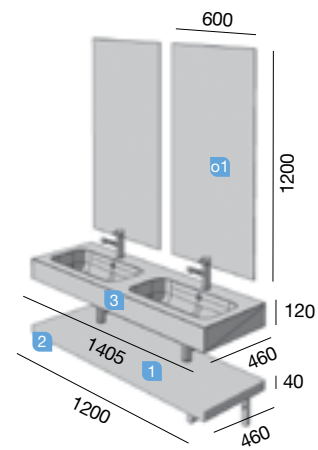

MODULAR SPIRIT 1400 AFRICAN OAK
TECHNICAL DATA

COD.	DESCRIPTION	€
COMPOSITION OF 1400		
1	23019 Top african oak for top basin. 1200 x 40 x 460 mm	367
2	17870 Support chrome brass (2 units) 30 x 200 x 440 mm	134
3	22686 Basin ESCOCIA 1405 double MineralMarmo without bottle trap or clicker waste 1405 x 128 x 460	850
TOTAL PRICE OF THE FULL SET		1351
OPTIONS		
COD.	DESCRIPTION	€
o1	20742 Mirror REFLEJO 1200 (1unit) horizontal vertical LED light (17,28 W) IP 44 1200 x 600 mm	398
o2	23033 Drain pipe SMART (1unit) with clicker valve	91

Depth 45

**MODULAR SPIRIT 1400
AFRICAN OAK**

TOP + BASIN