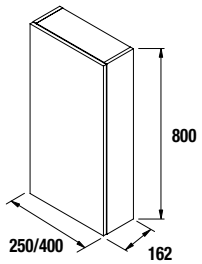

ALLIANCE MODULS 400 1 DOOR

1 door Module, push opening system and Carbon-TX interior.
110° opening Hinges, right/left. With 1 glass shelf height adjustable

	Gloss white		Gloss grey		Gloss Taupe		Natural		Bay pine		Sbiancato		Alsacia	
	cod.	€	cod.	€	cod.	€	cod.	€	cod.	€	cod.	€	cod.	€
250	22902	145	22903	145	23213	145	22905	145	22904	145	23211	145	23212	145
400	22820	155	22821	155	23216	155	22823	155	22822	155	23214	155	23215	155

ALLIANCE MODULS 800 1 DOOR

2 doors tower push opening system and Carbon-TX interior.
110° opening Hinges, right/left. With 4 glass shelf height adjustable

	Gloss white		Gloss grey		Gloss Taupe		Natural		Bay pine		Sbiancato		Alsacia	
	cod.	€	cod.	€	cod.	€	cod.	€	cod.	€	cod.	€	cod.	€
250	22906	171	22907	171	23219	171	22909	171	22908	171	23217	171	23218	171
400	22824	181	22825	181	23222	181	22827	181	22826	181	23220	181	23221	181

ALLIANCE TOWER 1600 2 DOORS

2 doors tower push opening system and Carbon-TX interior. 110° opening Hinges, right/left. With 4 glass shelf height adjustable

	cod.	€
Gloss white	22828	345
Gloss grey	22829	345
Gloss Taupe	23224	345
Natural	22831	345
Bay pine	22830	345
Sbiancato	23223	345
Alsacia	23225	345

2 doors tower and Carbon-TX interior. 110° opening Hinges, right/left. With 4 glass shelf height adjustable
With the CRETA and RODAS handle is included.

	cod.	€
Gloss white	23227	385
Gloss grey	23228	385
Gloss Taupe	23229	385
Natural	23230	385
Bay pine	23231	385
Sbiancato	23232	385
Alsacia	23233	385