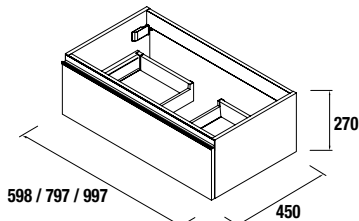

Gloss White		Gloss Grey		Bay Pine		Natural	
	cod.	€	cod.	€	cod.	€	cod.	€
600	22627	249	22781	249	22782	249	22783	249
800	22628	269	22787	269	22788	269	22789	269
1000	22629	289	22793	289	22794	289	22795	289