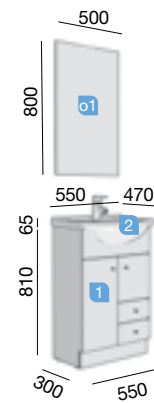

Integrated Basins

PRAGA/NILO 550

INTEGRAL BASIN 2 DOORS AND 2 DRAWERS

COD.	DESCRIPTION	€
COMPOSITION VANITY 550		
1 17754	Vanity PRAGA NILO 550 white 2 doors and 2 drawers. 520 x 810 x 331 mm	226
2 17731	Basin NILO 550 white porcelain without bottle trap or clicker waste. 550 x 65 x 470	133
TOTAL PRICE OF THE FULL SET		359