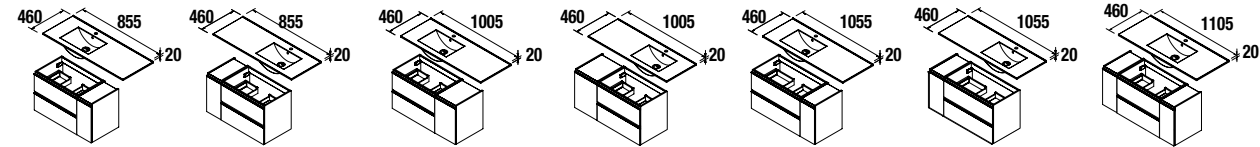

cod.	€
23031	60

Set of 2 chrome feet

Set of 2 chrome plated feet height 330
30 x 30 x 330 mm

cod.	€
23899	23

Combination with Basins

Iberia (Porcelaine white)

600/C		800/C		1000/C	
cod.	€	cod.	€	cod.	€
14711	133	14712	155	14713	177