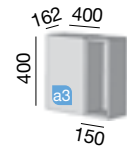

FUSSION LINE 600 alsacia
TECHNICAL DATA

COD.	DESCRIPTION	€
COMPOSITION OF VANITY 600		
1	23261 Vanity FUSSION LINE 600 alsacia 3 soft close drawers. 598 x 868 x 450 mm	370
2	20748 Basin TOSCANA 605 white mineral load without bottle trap or clicker waste 605 x 50 x 460 mm	215
TOTAL PRICE OF THE FULL SET		585

OPTIONS		
COD.	DESCRIPTION	€
o1	16908 Mirror SENA 600 horizontal vertical mirror 5 mm. 600 x 800 mm	117
o2	20362 Light FARO 450 LED light matt chrome (5 W.) IP44 multihook fastening. 450 x 98 x 36 mm	136
o3	22058 Spacers carbon-TX for lower drawer S45 600. 523 x 80 x 324 mm	64
o4	13663 Drain pipe clicker chrome brass	66

AUXILIARY		
COD.	DESCRIPTION	€
a1	23215 Module ALLIANCE 400 alsacia (1 unit) left / right 1 door push opening system 400 x 400 x 162 mm	155
a2	23226 Module ALLIANCE 400 white-TX (1 unit) horizontal vertical 1 hollow shelf 400 x 150 x 162 mm	40