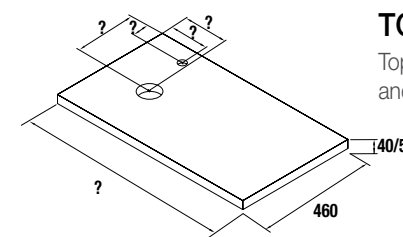

TOPS 40 AND 50 MM THICKNESS

Tops 40 and 50 mm thickness with special sizes and mechanized. Finishes in melamine and high pressure laminate (HPL)

		Gloss White / 50mm		Gloss Grey / 50mm		Carbon / 50mm		African Oak / 40mm	
		cod.	€	cod.	€	298	€	cod.	€
Special order	<1000	23165	376	23166	376	23167	376	23168	365
	1001 - 1400	23169	472	23170	472	23171	472	23172	434
	1401 - 1800	23173	673	23174	673	23175	673	23176	481
	1801 - 2000	23177	749	23178	749	23179	749	23180	528
	2001 - 2400	23181	799	23182	799	23183	799	23184	608

Note: special tops in length and mechanized: 4 to 5 weeks