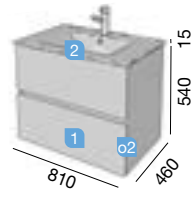

Sbiancato		Alsacia	
COD.	DESCRIPTION	COD.	DESCRIPTION
23313	Vanity 600	23314	Vanity 600
23319	Vanity 700	23320	Vanity 700

FUSSION LINE 800 alsacia
TECHNICAL DATA

COD.	DESCRIPTION	€
COMPOSITION OF VANITY 800		
1	23326 Wall hung vanity FUSSION LINE 800 alsacia 2 soft close drawers. 797 x 540 x 450 mm	292
2	19099 Basin SOFIA 805 MineralMarmo without bottle trap or clicker waste. 805 x 15 x 460	306
TOTAL PRICE OF THE FULL SET		598