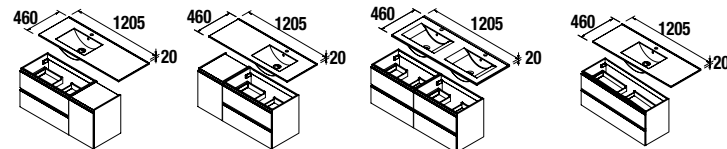

1205/R (800+400)		1205/L (400+800)		1205 2 Unt. (600+600)		1205	
cod.	€	cod.	€	cod.	€	cod.	€
20747	366	20746	366	15459	366	23701	366

Sofia (mineralmarmo)

800/C		1000/C	
cod.	€	cod.	€
19099	306	19100	385