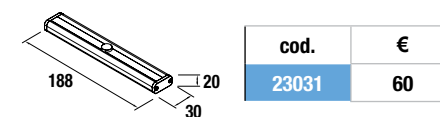

Accessories for Vanity unit

LED sensor light

Auxiliary light with sensor and micro USB rechargeable battery 188 x 20 x 30 mm