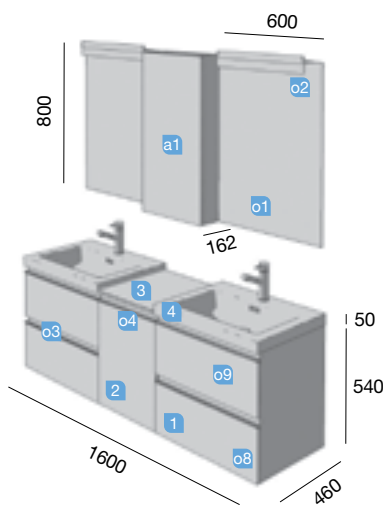

MODULAR SPIRIT 1600 NATURAL
TECHNICAL DATA

COD.	DESCRIPTION	€
COMPOSITION OF 1600 NATURAL		
1 22801	Wall hung vanity SPIRIT 600 natural (2 units) 2 metallic soft close drawers. 598 x 540 x 450 mm	918
2 22780	Wall-hung unit SPIRIT 400 natural 1 left/right soft close door. 400 x 540 x 450 mm	219
3 23125	Top natural 400 x 16 x 460 mm	80
4 20748	Basin TOSCANA 605 white mineral load (2 units) without bottle trap or clicker waste 605 x 50 x 460 mm	430
TOTAL PRICE OF THE FULL SET		1647
OPTIONS		
COD.	DESCRIPTION	€
o1 16908	Mirror SENA 600 (1 unit) horizontal vertical mirror 5 mm. 600 x 800 mm	117
o2 20728	Light ESTORIL 500 (1 unit) led light (6 W) IP 44, frame/wall attachment 500 x 76 x 79 mm	177
o3 22951	Handle SPIRIT 600 soft white (1 unit)	14
o4 22946	Handle SPIRIT 600 soft black (1 unit)	14
o5 22954	Handle SPIRIT 250 soft white (1 unit)	9
o6 22949	Handle SPIRIT 250 soft black (1 unit)	9
o7 23031	Light SENSOR LED (1 unit) LED light (0,72 W) adhesive mounting, micro USB rechargeable IP 44. 190 x 30 x 22 mm	60
o8 23030	spacer carbon-TX (1 unit) for metallic drawer Carbon-TX. 150 x 342 x 66 mm	22
o9 13663	Drain pipe clicker chrome brass (1 unit)	66
AUXILIARY		
COD.	DESCRIPTION	€
a1 22827	Module ALLIANCE 400 natural left / right 1 door push opening system 400 x 800 x 162 mm	181