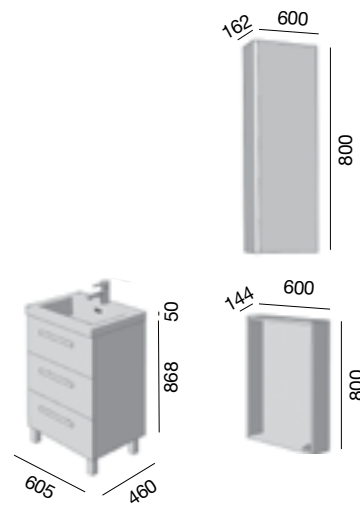

FUSSION CHROME 600 GLOSS WHITE TECHNICAL DATA

COD.	DESCRIPTION	€
COMPOSITION WITH VANITY OF 600		
1 23240	Vanity FUSSION CHROME 600 gloss white 3 soft close drawers. 598 x 868 x 450 mm	385
2 20748	Basin TOSCANA 605 white mineral load without bottle trap or clicker waste 605 x 50 x 460 mm	215
TOTAL PRICE OF THE FULL SET		600

AUXILIARY		
COD.	DESCRIPTION	€
a1 22909	Module ALLIANCE 250 natural (1 unit) left / right 1 door push opening system 250 x 800 x 162 mm	171
OPTIONS		
COD.	DESCRIPTION	€
o1 20710	Mirror PORTOBELLO 600 gloss white frame LED light (2,7 W) and sensor 600 x 800 x 144 mm	241
o2 22058	Spacers carbon-TX for lower drawer S45 600. 523 x 80 x 324 mm	64
o3 13663	Drain pipe clicker chrome brass	66

Gloss white €	Gloss grey €	Gloss Taupe €	Natural €	Sbiancato €	Alsacia €
23240 Mueble 600 385	23241 Mueble 600 416	23245 Mueble 600 416	23244 Mueble 600 385	23242 Mueble 600 385	23243 Mueble 600 385