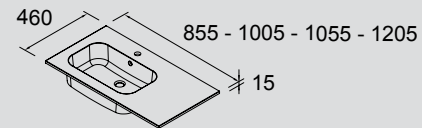

Basin SOFIA 855 left MineralMarmo
without bottle trap or clicker waste
855 x 15 x 460

18685 | 342 €

Basin SOFIA 1005 left MineralMarmo
without bottle trap or clicker waste
1005 x 15 x 460

18689 | 392 €

Basin SOFIA 1055 left MineralMarmo
without bottle trap or clicker waste
1055 x 15 x 460

18696 | 417 €

Basin SOFIA 1205 left MineralMarmo
without bottle trap or clicker waste
1205 x 15 x 460

18683 | 452 €