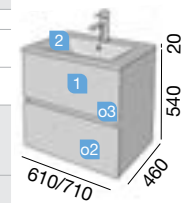

OPCIONALES		
COD.	DESCRIPTION	€
o1 16908	Mirror SENA 600 horizontal vertical mirror 5 mm. 600 x 800 mm	117
o2 23534	Light PANDORA LED light gloss chrome (10 W.) IP44 multihook fastening. 458 x 112 x 15 mm	100
o3 13663	Drain pipe clicker chrome brass	66

AUXILIARY		
COD.	DESCRIPCIÓN	€
a1 23216	Module ALLIANCE 400 gloss Gloss taupe(1 unit) left / right 1 door push opening system 400 x 400 x 162 mm	155

OPTIONS		
COD.	DESCRIPTION	€
o1 19089	Mirror ROMA 800 horizontal vertical with white frame, LED light (17W) IP 44. 600 x 800 mm	251
o2 22059	Spacers carbon-TX for lower drawer S45 700. 624 x 80 x 324 mm	69
o3 13663	Drain pipe clicker chrome brass	66

AUXILIARY		
COD.	DESCRIPTION	€
a1 22823	Module ALLIANCE 400 natural (1 unit) left / right 1 door push opening system 400 x 400 x 162 mm	155
a2 22827	Module ALLIANCE 400 natural left / right 1 door push opening system 400 x 800 x 162 mm	181

Depth 45

FUSSION LINE 600/700 natural

TWO SOFT CLOSE DRAWERS

COD.	DESCRIPTION	€
COMPOSITION OF VANITY 700		
1 23321	Wall hung vanity FUSSION LINE 700 natural 2 soft close drawers. 697 x 540 x 450 mm	277
2 16191	Basin IBERIA 710 white porcelain without bottle trap and clicker waste 710 x 20 x 460 mm	143
TOTAL PRICE OF THE FULL SET		420