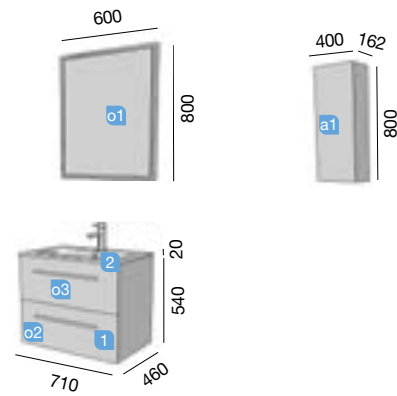

HANDLE DUPLO

HANDLE RODAS

+ Info pg. 77

Depth 45

FUSSION CHROME 600 sbiancato

TWO SOFT CLOSE DRAWERS

FUSSION CHROME 700 natural TECHNICAL DATA

COD.	DESCRIPTION	€
COMPOSITION OF VANITY 700		
1 23291	Wall hung vanity FUSSION CHROME 700 natural 2 soft close drawers. 697 x 540 x 450 mm	312
2 16191	Basin IBERIA 710 white porcelain without bottle trap and clicker waste 710 x 20 x 460 mm	143
TOTAL PRICE OF THE FULL SET		455