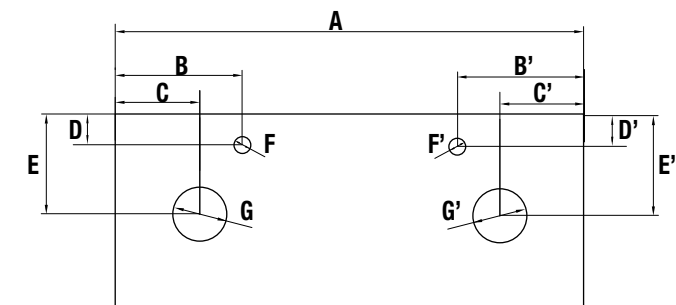

IMPORTANT: all measures in mm must be included
The company will not be held responsible for the wrong measures received on the custom and mechanized tops;
no returns for this cause will be accepted.