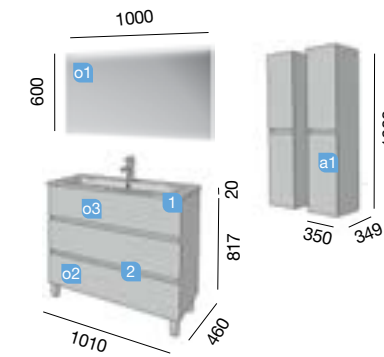

FUSSION LINE 1000 gloss taupe

THREE SOFT CLOSE DRAWERS

OPTIONS		
COD.	DESCRIPTION	€
o1 21737	Mirror UP&DOWN 1000 horizontal with LED light (9,6 / 4,8 W) IP 44 1000 x 600 mm	383
o2 22062	Spacers carbon-TX for lower drawer S45 1000. 924 x 80 x 324 mm	109
o3 13663	Drain pipe clicker chrome brass	66
AUXILIARY		
COD.	DESCRIPTION	€
a1 23224	Wall hung vanity ALLIANCE Gloss taupe (1 unit) left / right 2 doors push opening system 350 x 1600 x 349 mm	345

Gloss white €	Gloss grey €	Gloss taupe €	Natural €	Sbiancato €	Alsacia €
23252 Vanity 1000 395	23253 Vanity 1000 427	23257 Vanity 1000 427	23256 Vanity 1000 395	23254 Vanity 1000 395	23255 Vanity 1000 395