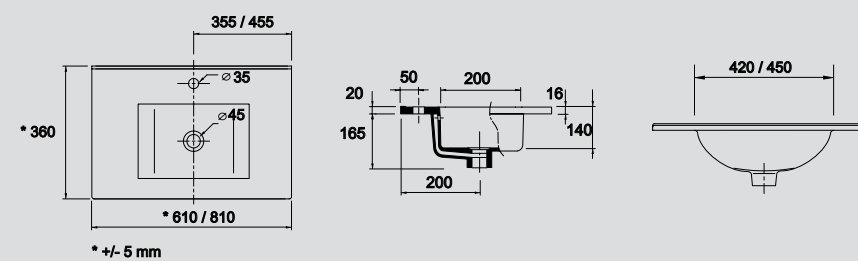

PORCELAIN

DEPTH 40 and 35

Basin Depth 40 IBERIA 510 white porcelain
without bottle trap and clicker waste
510 x 20 x 395 mm

21564 | 117 €

Basin Depth 40 IBERIA 610 white porcelain
without bottle trap and clicker waste
610 x 20 x 395 mm

21360 | 128 €

Basin Depth 40 IBERIA 810 white porcelain
without bottle trap and clicker waste
810 x 20 x 395 mm

21565 | 148 €

Basin S35 610 superfine white porcelain
without bottle trap or clicker waste
610 x 20 x 360 mm

21684 | 153 €

Basin S35 810 superfine white porcelain
without bottle trap or clicker waste
810 x 20 x 360 mm

21685 | 174 €

Drain Pipes

Washbasin