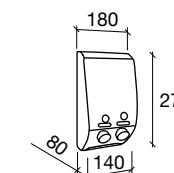

Double wall towel rail chrome nickel plated steel
645 x 165 x 225 mm
6570 | 41 €

Bin

**Bin chrome
with pedal (6 ltrs.)**
6445 | 44 €

Dispensers

Dispenser 2 chrome
7730 | 50 €

CUENCA

- Chrome steel tubes with white "epoxy", with no joints between them to guarantee they are watertight.
- Valid for the sanitary hot water supply, or for the electric system, filled with a thermo-fluid of high thermal inertia, with monotube reinforced resistance fitted with safety limiter and with a thermostat included.
- Always fitted to the wall in the vertical position using three supports as shown in the photograph, and in accordance with the distance to the floor and wall recommended in the diagram.
- The bleed valve is always situated on the top part of the radiator/heated towel rail.
- It is important to check the temperature of the radiator/heated towel rail to prevent any risk for children.