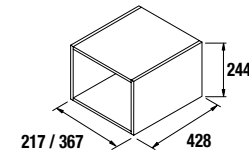

Serie ALLIANCE
Accessory units

Serie ALLIANCE
Modules

ALLIANCE MODULE 400 H/V 1 HOLLOW SHELF

Module with 1 hollow shelf / vertical

400	White - TX		Taupe - TX		Carbon - TX	
	cod.	€	cod.	€	cod.	€
	23226	40	23658	40	22900	40

ALLIANCE MODULS 400 1 DOOR

1 door Module, push opening system and Carbon-TX interior.
110° opening Hinges, right/left. With 1 glass shelf height adjustable

	Gloss white		Gloss grey		Gloss Taupe		Natural		Bay pine		Sbiancato		Alsacia	
	cod.	€	cod.	€	cod.	€	cod.	€	cod.	€	cod.	€	cod.	€
250	22902	145	22903	145	23213	145	22905	145	22904	145	23211	145	23212	145
400	22820	155	22821	155	23216	155	22823	155	22822	155	23214	155	23215	155

ALLIANCE MODULS 800 1 DOOR

2 doors tower push opening system and Carbon-TX interior.
110° opening Hinges, right/left. With 4 glass shelf height adjustable

	Gloss white		Gloss grey		Gloss Taupe		Natural		Bay pine		Sbiancato		Alsacia	
	cod.	€	cod.	€	cod.	€	cod.	€	cod.	€	cod.	€	cod.	€
250	22906	171	22907	171	23219	171	22909	171	22908	171	23217	171	23218	171
400	22824	181	22825	181	23222	181	22827	181	22826	181	23220	181	23221	181

ALLIANCE TOWER 1600 2 DOORS

2 doors tower push opening system and Carbon-TX interior. 110° opening Hinges, right/left. With 4 glass shelf height adjustable

	cod.	€
Gloss white	22828	345
Gloss grey	22829	345
Gloss Taupe	23224	345
Natural	22831	345
Bay pine	22830	345
Sbiancato	23223	345
Alsacia	23225	345

2 doors tower and Carbon-TX interior. 110° opening Hinges, right/left. With 4 glass shelf height adjustable
With the CRETA and RODAS handle is included.

	cod.	€
Gloss white	23227	385
Gloss grey	23228	385
Gloss Taupe	23229	385
Natural	23230	385
Bay pine	23231	385
Sbiancato	23232	385
Alsacia	23233	385

WALL HUNG STORAGE UNIT ALLIANCE 2 NICHEs

Wall hung storage unit with 2 niches.
Can be combined with series:
Fussion Line / Fussion Chrome / Spirit / Monterrey