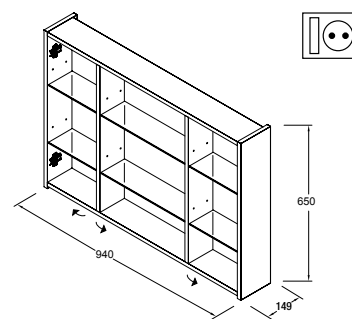

Cabinet GRAZ 940 matt grey
3 soft close double mirror doors with switch and plug
940 x 650 x 150 mm
17980 | 614 €

Cabinet GRAZ 940 white
3 soft close double mirror doors with switch and plug
940 x 650 x 150 mm
17998 | 614 €

Cabinet GRAZ 940 mocha matt
3 soft close double mirror doors with switch and plug
940 x 650 x 150 mm
17982 | 614 €

Cabinet GRAZ 940 oak
3 soft close double mirror doors with switch and plug
940 x 650 x 150 mm
21561 | 608 €