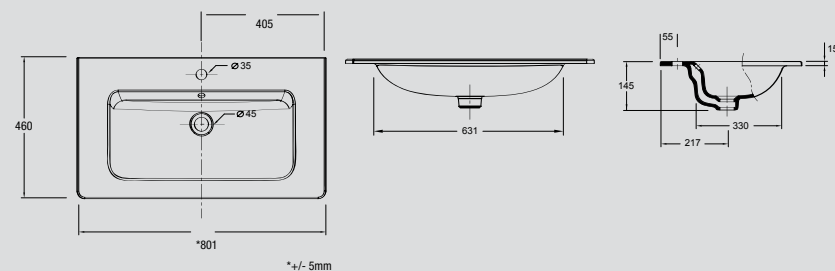

Basin NILO 650 white porcelain
without bottle trap or clicker waste
650 x 65 x 500
17732 | 181 €

Basin NILO 1050 white porcelain
without bottle trap or clicker waste
1060 x 65 x 500
17735 | 271 €