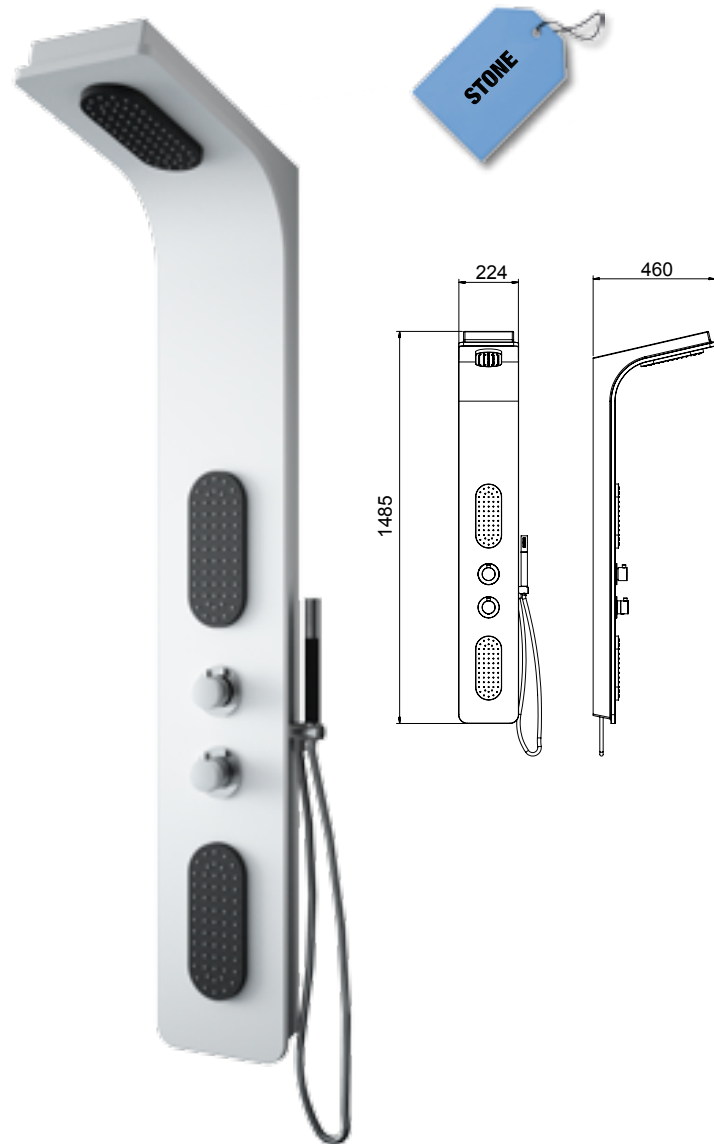

Column STONE WHITE white
21718 | 646 €