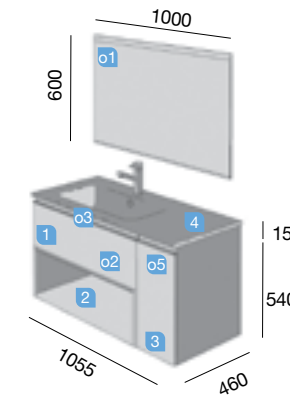

OPTIONS		
COD.	DESCRIPTION	€
o1	23409 Cabinet ALLiANCE 600 grey (1 unit) 2 soft close double mirror doors with switch and plug. 600 x 650 x 150 mm	375
o2	23411 Light ALLiANCE 600 (1 unit) LED light (6W)	185
o3	23901 Handle SPiRiT 1200 soft black (1 unit)	32
o4	23030 spacer carbon-TX for metallic drawer Carbon-TX. 150 x 342 x 66 mm	22
o5	13663 Drain pipe clicker chrome brass	66

OPTIONS		
COD.	DESCRIPTION	€
o1	21737 Mirror UP&DOWN 1000 horizontal with LED light (9,6 / 4,8 W) IP 44 1000 x 600 mm	383
o2	13663 Drain pipe clicker chrome brass	66
o3	22952 Handle SPiRiT 800 soft white (1 unit)	17
o4	22947 Handle SPiRiT 800 soft black (1 unit)	17
o5	22954 Handle SPiRiT 250 soft white	9
o6	22949 Handle SPiRiT 250 soft black	9
o7	23030 spacer carbon-TX (1 unit) for metallic drawer Carbon-TX. 150 x 342 x 66 mm	22
o8	23031 Light SENSOR LED (1 unit) LED light (0,72 W.) adhesive mounting, micro USB rechargeable IP 44. 190 x 30 x 22 mm	60
o9	23025 Double towel rail JAZZ Gloss anodized. 385 x 125 x 68 mm.	50

MODULAR SPiRiT 1055 RIGHT BAY PINE

VANiTY 800 + STORAGE UNIT 250

COD.	DESCRIPTION	€
COMPOSITION OF 1055		
1	22788 Wall hung vanity SPiRiT 800 bay pine 1 metallic soft close drawer. 797 x 270 x 450 mm	269
2	22815 Wall-hung unit SPiRiT 800 carbon-TX 1 hollow shelf. 797 x 270 x 450 mm	179
3	22776 Wall-hung unit SPiRiT 250 bay pine 1 left/right soft close door. 250 x 540 x 450 mm	189
4	18695 Basin SOFiA 1055 right MineralMarmo without bottle trap or clicker waste. 1055 x 15 x 460	417
TOTAL PRICE OF THE FULL SET		1054