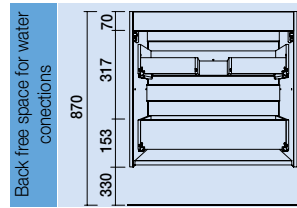

VANITY FUSSION LINE 2 DRAWER

Wall hung vanity unit with 2 wooden drawers with Carbon-TX finish, with concealed extraction Plus runners

	Gloss white		Gloss grey		Gloss taupe		Natural		Sbiancato		Alsacia	
	cod.	€	cod.	€	cod.	€	cod.	€	cod.	€	cod.	€
600	23311	264	23312	300	23316	300	23315	264	23313	264	23314	264
700	23317	277	23318	312	23322	312	23321	277	23319	277	23320	277
800	23323	292	23324	325	23328	325	23327	292	23325	292	23326	292
900	23329	312	23330	339	23334	339	23333	312	23331	312	23332	312
1000	23305	330	23306	370	23310	370	23309	330	23307	330	23308	330

VANITY FUSSION LINE 3 DRAWER

Floorstanding vanity unit with 3 wooden drawers with Carbon-TX finish, with extraction Plus concealed runners and 10 cm high chrome plated feet