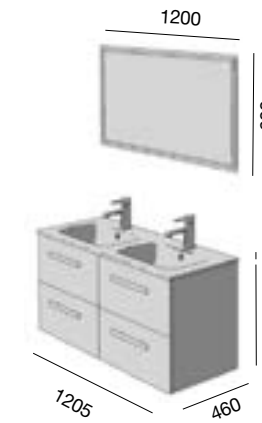

Depth 45
FUSSION CHROME 1200 DOUBLE
gloss taupe

COMPOSITION OF TWO VANITIES 600