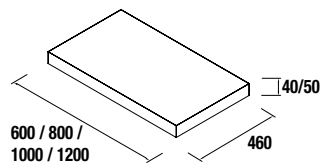

TOP THICKNESS 40 AND 50 MM

Tops with 50mm thickness finishes in Gloss White, gloss grey and carbon; y 40mm finish African oak, sizes from 600 to 1200 and custom made not mechanized.
Finishes in melamine and high pressure laminate (HPL)

		Gloss White / 50mm		Gloss Grey / 50mm		Carbon / 50mm		African Oak / 40mm	
		cod.	€	cod.	€	cod.	€	cod.	€
Stock	600	22992	210	22993	210	22994	210	23016	210
	800	22995	260	22996	260	22997	260	23017	250
	1000	22998	327	22999	327	23000	327	23018	317
	1200	23001	377	23002	377	23003	377	23019	367
Special order	<1000	23004	327	23005	327	23006	327	23020	317
	1001 - 1400	23007	410	23008	410	23009	410	23021	377
	1401 - 1800	23010	585	23011	585	23012	585	23022	418
	1801 - 2000	23013	655	23014	655	23015	655	23023	459
	2001 - 2400	23138	690	23139	690	23140	690	23141	529

Note: tops with special length, 15 working days