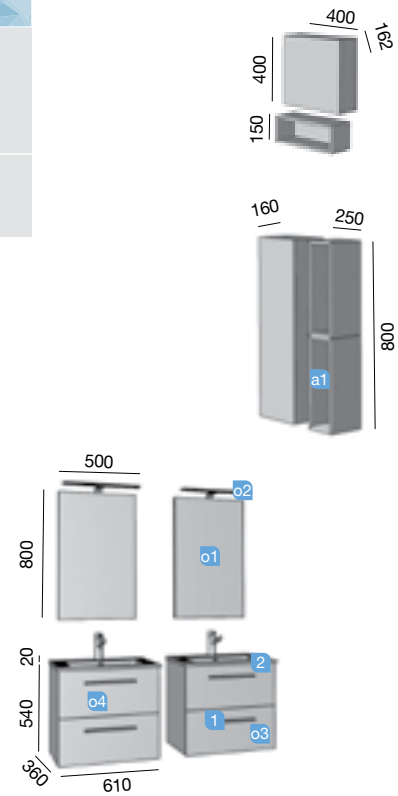

S35 600 natural
TECHNICAL DATA

2 SOFT CLOSE DRAWERS

COD.	DESCRIPTION	€
COMPOSITION OF VANITY 600		
1 23270	Wall hung vanity S35 600 natural (1 unit) 2 soft close drawers. 598 x 540 x 346 mm	254
2 21684	Basin S35 610 superfine white porcelain (1 unit) without bottle trap or clicker waste 610 x 20 x 360 mm	153
TOTAL PRICE OF THE FULL SET		407