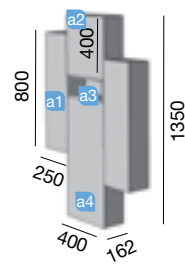

MODULAR SPIRIT 1200 GLOSS GREY
TECHNICAL DATA

COD.	DESCRIPTION	€
COMPOSITION OF TWO VANITY 600		
1 22799	Wall hung vanity SPIRIT 600 gloss grey (2 units) 2 metallic soft close drawers. 598 x 540 x 450 mm	918
2 21739	Countertop basin SENSATION white porcelain without bottle trap or waste. 485 x 128 x 285 mm	184
3 22972	Top gloss white For top basin 1200 x 16 x 460 mm	155
TOTAL PRICE OF THE FULL SET		1257

OPTIONS		
COD.	DESCRIPTION	€
o1 23405	Mirror CANDEM 800 horizontal vertical with LED light (9,6 W) IP 44 800 x 600 mm	349
o2 22951	Handle SPIRIT 600 soft white (1 unit)	14
o3 22946	Handle SPIRIT 600 soft black (1 unit)	14
o4 23030	spacer carbon-TX (1 unit) for metallic drawer Carbon-TX. 150 x 342 x 66 mm	22
o5 23031	Light SENSOR LED LED light (0,72 W) adhesive mounting, micro USB rechargeable IP 44. 190 x 30 x 22 mm	60
o6 16994	Open bottle trap valve with waste chrome brass	66
o7 23028	Double towel rail JAZZ Gloss white. 385 x 125 x 68 mm.	50

AUXILIARY		
COD.	DESCRIPTION	€
a1 22906	Module ALLIANCE 250 gloss white (1 unit) left / right 1 door push opening system 250 x 800 x 162 mm	171
a2 22820	Module ALLIANCE 400 gloss white left / right 1 door push opening system 400 x 400 x 162 mm	155
a3 22900	Module ALLIANCE 400 carbon-TX horizontal vertical 1 hollow shelf 400 x 150 x 162 mm	40
a4 22824	Module ALLIANCE 400 gloss white left / right 1 door push opening system 400 x 800 x 162 mm	181

MODULAR SPIRIT 1200
GLOSS GREY

TWO VANITIES 600