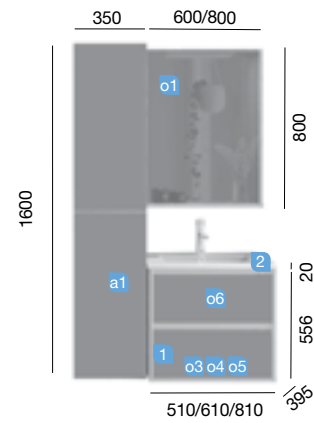

2 SOFT CLOSE DRAWERS

COD.	DESCRIPTION	€
COMPOSITION OF VANITY 500		
1 23272	Wall hung vanity S40 500 natural 2 soft close drawers. 497 x 556 x 385 mm	272
2 21564	Basin Depth 40 IBERIA 510 white porcelain without bottle trap and clicker waste 510 x 20 x 395 mm	117
TOTAL PRICE OF THE FULL SET		389
COMPOSITION OF VANITY 600		
1 23273	Wall hung vanity S40 600 natural 2 soft close drawers. 598 x 556 x 385 mm	293
2 21360	Basin Depth 40 IBERIA 610 white porcelain without bottle trap and clicker waste 610 x 20 x 395 mm	128
TOTAL PRICE OF THE FULL SET		421
COMPOSITION OF VANITY 800		
1 23274	Wall hung vanity S40 800 natural 2 soft close drawers. 797 x 556 x 385 mm	314
2 21565	Basin Depth 40 IBERIA 810 white porcelain without bottle trap and clicker waste 810 x 20 x 395 mm	148
TOTAL PRICE OF THE FULL SET		462

OPTIONS		
COD.	DESCRIPTION	€
o1 23202	Mirror PORTOBELLO 600 natural frame LED light (2,7 W) and sensor 600 x 800 x 144 mm	241
o2 23338	Cabinet PORTOBELLO 800 natural 1 mirror door with soft closing and LED light (2,7 W) and sensor. 800 x 600 x 160 mm	283
o3 22077	Spacers carbon-TX for lower drawer S40 500. 423 x 80 x 274 mm	54
o4 22078	Spacers carbon-TX for lower drawer S35/S40 600 523 x 80 x 274 mm	59
o5 22079	Spacers carbon-TX for lower drawer S35/S40 800. 724 x 80 x 274 mm	69
o6 13663	Drain pipe clicker chrome brass	66

AUXILIARY		
COD.	DESCRIPTION	€
a1 22831	Wall hung vanity ALLIANCE natural left / right 2 doors push opening system 350 x 1600 x 349 mm	345

Depth 40

SERIE 40 500/600/800 natural

2 SOFT CLOSE DRAWERS