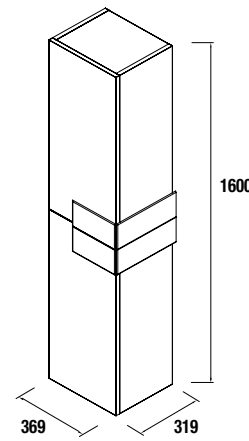

White Gloss / White Gloss		White Gloss / Matt Moka		White Gloss / Matt Anthracite	
	cod.	€	cod.	€	cod.	€
	21808	370	21809	370	21810	370
	Matt Moka / White Gloss		Matt Moka / Matt Moka		Matt Moka / Matt Anthracite	
	cod.	€	cod.	€	cod.	€
	21811	370	21812	370	21813	370
	Matt Anthracite / White Gloss		Matt Anthracite / Matt Moka		Matt Anthracite / Matt Anthracite	
	cod.	€	cod.	€	cod.	€
	21814	370	21815	370	21816	370
	Oak / White Gloss		Oak / Matt Moka		Oak / Matt Anthracite	
	cod.	€	cod.	€	cod.	€
	21817	370	21818	370	21819	370

MÓDULO SUSPENDIDO CRONOS 2 PUERTAS

1-door wall hung module with left / right opening, soft close system and glass shelves. Carbon textile interiors. Handle panel in different finishes.