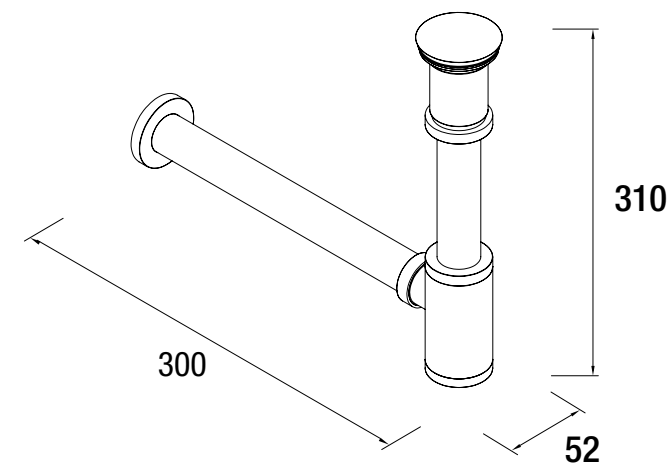

Drain pipe SMART
with clicker valve
23033 | 91 €