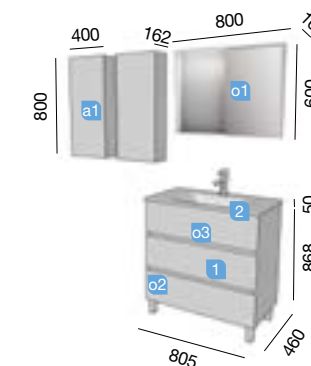

FUSSION LINE 800 GLOSS WHITE

THREE SOFT CLOSE DRAWERS

OPTIONS		
COD.	DESCRIPTION	€
o1	20714 Cabinet PORTOBELLO 800 gloss white 1 mirror door with soft closing and LED light (2,7 W) and sensor. 800 x 600 x 160 mm	283
o2	22060 Spacers carbon-TX for lower drawer S45 800. 724 x 80 x 324 mm	74
o3	13663 Drain pipe clicker chrome brass	66

AUXILIARY		
COD.	DESCRIPTION	€
a1	22824 Module ALLIANCE 400 gloss white (1 unit) left / right 1 door push opening system 400 x 800 x 162 mm	181

COD.	DESCRIPTION	€
COMPOSITION WITH VANITY OF 800		
1	23264 Vanity FUSSION LINE 800 gloss white 3 soft close drawers. 797 x 868 x 450 mm	385
2	20750 Basin TOSCANA 805 white mineral load without bottle trap or clicker waste 805 x 50 x 460 mm	237
TOTAL PRICE OF THE FULL SET		622