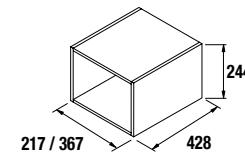

DECORATIVE CUBE FOR ALLIANCE STORAGE UNIT WITH 2 NICHES

Set of 2 decorative cubes for Alliance storage units with width of 250 and 400 mm. Supplied in kit format.

	White		Taupe		Carbon-TX	
	cod.	€	cod.	€	cod.	€
250	23342	52	23346	52	23344	52
400	21976	63	23347	63	23345	63