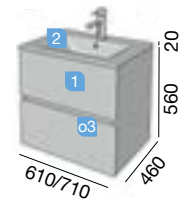

+ info p. 173

Fussion Line

FUSSION LINE 600/700 natural TECHNICAL DATA

COD.	DESCRIPTION	€
COMPOSICION CON MUEBLE DE 600		
1 23316	Wall hung vanity FUSSION LINE 600 gloss taupe 2 soft close drawers 598x540x450 mm	300
2 14711	Basin IBERIA 610 white porcelain without bottle trap and clicker waste 610x20x460	133
TOTAL PRICE OF THE FULL SET		433