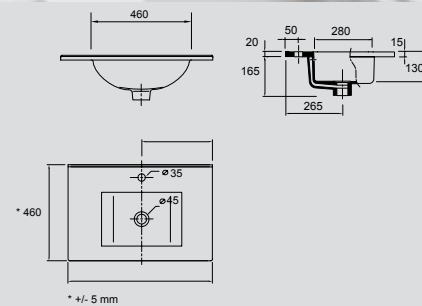

Basin IBERIA 1200 double white porcelain
without bottle trap and clicker waste
1200 x 20 x 460 mm

15459 | 366 €