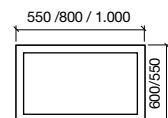

Mirror GALIA 500
horizontal vertical with transparent frame
550 x 660 mm

16944 | 100 €

Mirror GALIA 600
horizontal vertical with transparent frame
600 x 800 mm

16087 | 109 €

Mirror GALIA 1000
horizontal vertical with transparent frame
1000 x 600 mm

16088 | 117 €

Mirror SILVER 800
horizontal vertical
800 x 600 mm

16080 | 109 €

Mirror SILVER 1000
horizontal vertical
1000 x 600 mm

16081 | 114 €