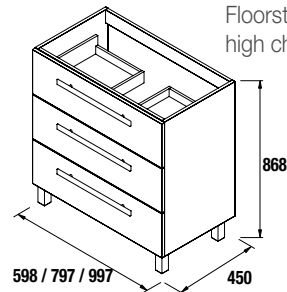

VANITY FUSSION CHROME 3 DRAWER

Floorstanding vanity unit with 3 wooden drawers with Carbon-TX finish, with extraction Plus concealed runners and 10 cm high chrome plated feet