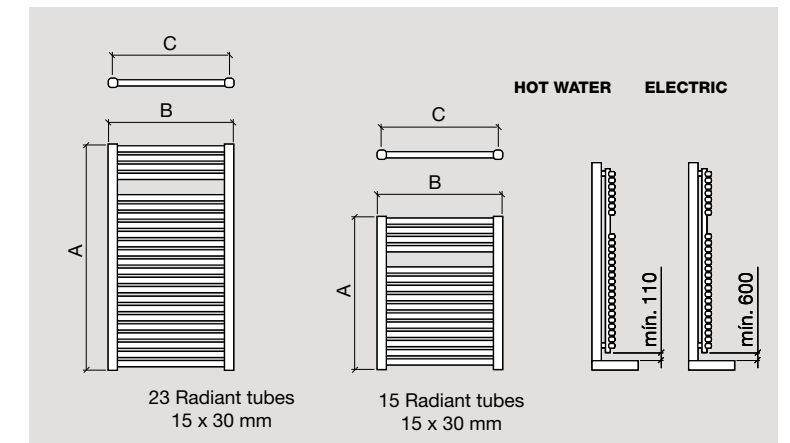

HOT WATER

Chrome valve and lockshield valve, universal, suitable for any radiator on the market, includes set of chrome nuts for connection to copper piping of 15m/m or crosslinked or multilayer polyethylene piping with a diameter of 16 m/m

MANUAL

THERMOSTATIC

SYSTEM	RESISTANCE WATIOS	SIZE A - B - C	COLOUR	POWER wat/h - kcal/h	COD	€
Valid for hot water heating system	---	800 x 500 / 450	Chrome	322 - 277	14322	317
	---	1180 x 500 / 450	Chrome	698 - 601	15328	396
Set of Valve and Flow control detentor - copper chromed					14361	50
Set of Valve and thermostatic control detentor					16301	103

ELECTRIC THERMOSTAT

- Connection to electricity mains supply of 220/230 v. using a cable that must not be in contact with the tubes. Do not place the plug behind the radiator/heated towel rail.
- IP-44 rating and does not need earthing (Class II)
- Turbo function button: functions for two hours at maximum power.
- Room temperature sensor.
- Heating power as shown in the table below.
- The thermostat regulates the temperature from a minimum of 7 ° up to a maximum of 30 °
- Bi-colour LED indicating functioning status.
- Functional design in grey or white depending on the radiator finish.