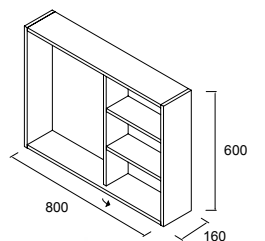

COD.	€
	23339	283
	23340	283
	23521	283
	23341	283
	20714	283
	23337	283
	23338	283