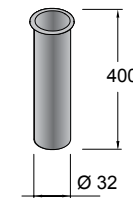

Accessory tube
For any bottle trap height
220 x 178 x 71 mm
7787 | 24 €