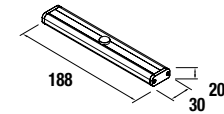

Vanities accesories

LED sensor light

Auxiliary light with sensor and micro USB rechargeable battery. 188 x 20 x 30 mm

cod.	€
23031	60