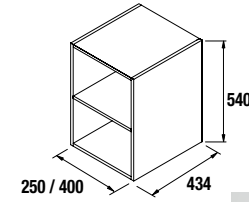

WALL HUNG STORAGE UNIT ALLIANCE 2 NICHEs

Wall hung storage unit with 2 niches.
Can be combined with series:
Fussion Line / Fussion Chrome / Spirit / Monterrey

	Gloss white		Gloss grey		Gloss Taupe		Natural		Sbiancato		Alsacia	
	cod.	€	cod.	€	cod.	€	cod.	€	cod.	€	cod.	€
250	23348	95	23349	95	23353	95	23352	95	23350	95	23351	95
400	23657	106	23355	106	23359	106	23358	106	23356	106	23357	106

DECORATIVE CUBE FOR ALLIANCE STORAGE UNIT WITH 2 NICHEs

Set of 2 decorative cubes for Alliance storage units with width of 250 and 400 mm. Supplied in kit format.