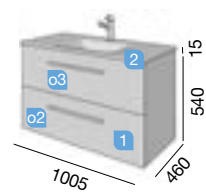

FUSSION CHROME 1000 alsacia
TECHNICAL DATA

COD.	DESCRIPTION	€
COMPOSITION OF VANITY 1000		
1 23278	Wall hung vanity FUSSION CHROME 1000 alsacia 2 soft close drawers. 997 x 540 x 450 mm	358
2 19100	Basin SOFIA 1005 MineralMarmo without bottle trap or clicker waste. 1005 x 15 x 460	385
TOTAL PRICE OF THE FULL SET		743

OPTIONS		
COD.	DESCRIPTION	€
o1 22957	Mirror CHICAGO 1000 horizontal vertical with LED light and anti-fog (30 W.) IP 44. 1000 x 600 mm	439
o2 22062	Spacers carbon-TX for lower drawer S45 1000. 924 x 80 x 324 mm	109
o3 13663	Drain pipe clicker chrome brass	66

AUXILIARY		
COD.	DESCRIPTION	€
a1 23225	Wall hung vanity ALLIANCE alsacia left / right 2 doors push opening system 350 x 1600 x 349 mm	345