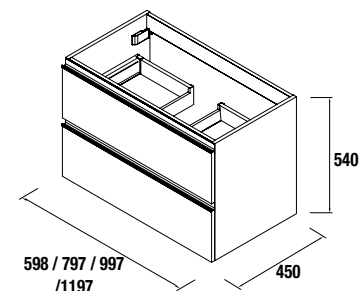

Gloss White		Gloss Grey		Bay Pine		Natural	
	cod.	€	cod.	€	cod.	€	cod.	€
600	22633	459	22799	459	22800	459	22801	459
800	22634	499	22802	499	22803	499	22804	499
1000	22635	539	22805	539	22806	539	22807	539
1200	23890	559	23891	559	23892	559	23893	559