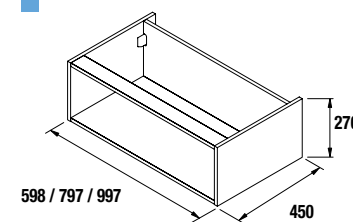

WALL HUNG STORAGE UNIT ALLIANCE 1 NICHE

Wall hung storage unit with 1 niche in carbon textile finish.
Can be combined with series:
Spirit / Monterrey