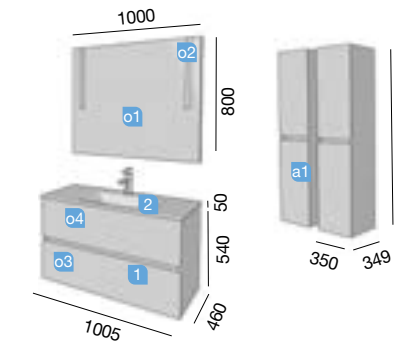

OPTIONS		
COD.	DESCRIPTION	€
o1 19093	Mirror FIRENZE 1000 horizontal vertical with aluminium framework 1000 x 800 mm	184
o2 19703	Light FIRENZE 455 methacrylate (1 unit) led light(8,16W) multihook fastening IP 21 30 x 455 x 10 mm	180
o3 22062	Spacers carbon-TX for lower drawer S45 1000. 924 x 80 x 324 mm	109
o4 13663	Drain pipe clicker chrome brass	66
AUXILIARY		
COD.	DESCRIPTION	€
a1 22828	Wall hung vanity ALLIANCE gloss white (1 unit) left / right 2 doors push opening system 350 x 1600 x 349 mm	345

Gloss white €	Gloss grey €	Gloss taupe €	Natural €	Sbiancato €	Alsacia €
23305 Vanity 1000 330	23306 Vanity 1000 370	23310 Vanity 1000 370	23309 Vanity 1000 330	23307 Vanity 1000 330	23308 Vanity 1000 330