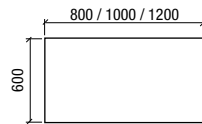

Mirror CHICAGO 800
horizontal vertical with LED light and anti-fog (20 W) IP 44
800 x 600 mm

22956 | 399 €

Mirror CHICAGO 1000
horizontal vertical with LED light and anti-fog (30 W) IP 44
1000 x 600 mm

22957 | 439 €

Mirror CHICAGO 1200
horizontal vertical with LED light and anti-fog (30 W) IP 44
1200 x 600 mm

22958 | 469 €