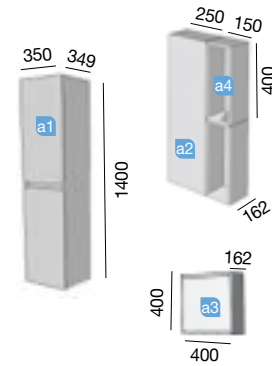

FUSSION LINE 800 alsacia
TECHNICAL DATA

COD.	DESCRIPTION	€
COMPOSITION OF VANITY 800		
1	23326 Wall hung vanity FUSSION LINE 800 alsacia 2 soft close drawers. 797 x 540 x 450 mm	292
2	19099 Basin SOFIA 805 MineralMarmo without bottle trap or clicker waste. 805 x 15 x 460	306
TOTAL PRICE OF THE FULL SET		598

OPTIONS		
COD.	DESCRIPTION	€
o1	17979 Cabinet GRAZ 740 matt grey 2 soft close double mirror doors with switch and plug. 740 x 650 x 150 mm	491
o2	22060 Spacers carbon-TX for lower drawer S45 800. 724 x 80 x 324 mm	74
o3	13663 Drain pipe clicker chrome brass	66

AUXILIARY		
COD.	DESCRIPTION	€
a1	23225 Wall hung vanity ALLIANCE alsacia left / right 2 doors push opening system 350 x 1600 x 349 mm	345
a2	23218 Module ALLIANCE 250 alsacia left / right 1 door push opening system 250 x 800 x 162 mm	171
a3	22820 Module ALLIANCE 400 gloss white left / right 1 door push opening system 400 x 400 x 162 mm	155
a4	23226 Module ALLIANCE 400 white-TX (1 unit) horizontal vertical 1 hollow shelf 400 x 150 x 162 mm	40