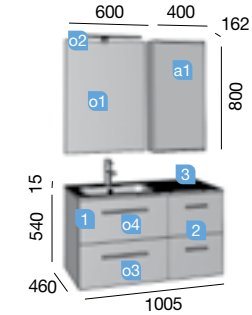

OPTIONS		
COD.	DESCRIPTION	€
o1 20732	Mirror ROTA 800 horizontal vertical. 800 x 800 mm	86
o2 23536	Light PANDORA 800 LED light gloss chrome (1 x 12 W.) IP 44 multihook fastening. 800 x 114 x 32 mm	155
o3 23028	Double towel rail JAZZ gloss white 385 x 125 x 68 mm	50
o4 22058	Spacers carbon-TX for lower drawer S45 600. 523 x 80 x 324 mm	64
o5 13663	Drain pipe clicker chrome brass	66

OPTIONS		
COD.	DESCRIPTION	€
o1 16908	Mirror SENA 600 horizontal vertical mirror 5 mm. 600 x 800 mm	117
o2 21741	Light NAYRA 493 LED light matt white (8 W.) IP44 multihook fastening 493 x 155 x 7 mm	152
o3 22058	Spacers carbon-TX for lower drawer S45 600. 523 x 80 x 324 mm	64
o4 13663	Drain pipe clicker chrome brass	66

AUXILIARY		
COD.	DESCRIPTION	€
a1 23221	Module ALLIANCE 400 alsacia left / right 1 door push opening system 400 x 800 x 162 mm	181

Depth 45
FUSSION CHROME 1005/R alsacia

VANITY 600+STORAGE UNIT 400

COD.	DESCRIPTION	€
COMPOSITION 1005/R		
1 23284	Wall hung vanity FUSSION CHROME 600 alsacia 2 soft close drawers. 598 x 540 x 450 mm	299
2 23369	Wall-hung unit FUSSION CHROME 400 alsacia 2 soft close drawers. 400 x 540 x 450 mm	238
3 18688	Basin SOFIA 1005 right MineralMarmo without bottle trap or clicker waste. 1005 x 15 x 460	392
TOTAL PRICE OF THE FULL SET		929