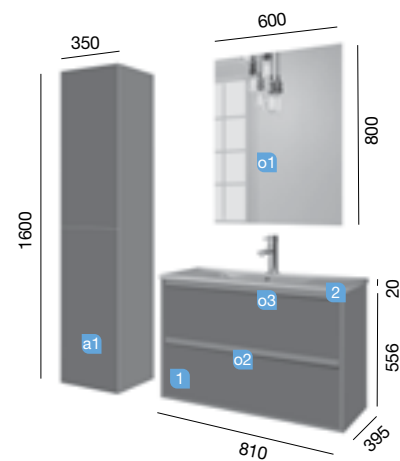

SERIE 40 800 bay pine
TECHNICAL DATA

COD.	DESCRIPTION	€
COMPOSITION OF VANITY 800		
1 21620	Wall hung vanity S40 800 bay pine 2 soft close drawers. 797 x 556 x 385 mm	314
2 21565	Basin Depth 40 IBERIA 810 white porcelain without bottle trap and clicker waste 810 x 20 x 395 mm	148
TOTAL PRICE OF THE FULL SET		462
OPTIONS		
COD.	DESCRIPTION	€
o1 20740	Mirror REFLEXO 800 horizontal vertical LED light (13,44 W) IP 44 800 x 600 mm	314
o2 22079	Spacers carbon-TX for lower drawer S35/S40 800. 724 x 80 x 274 mm	69
o3 13663	Drain pipe clicker chrome brass	66
AUXILIARY		
COD.	DESCRIPTION	€
a1 22830	Wall hung vanity ALLIANCE bay pine left / right 2 doors push opening system 350 x 1600 x 349 mm	345