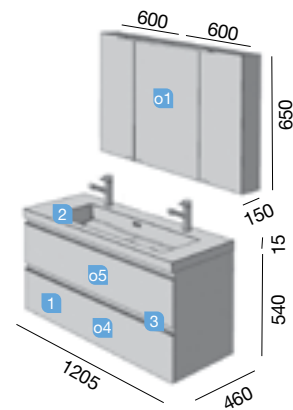

SPiRiT 1200 natural TECHNICAL DATA

VANiTY 1200

COD.	DESCRIPTION	€
COMPOSITION 1200 NATURAL		
1	23893 Wall hung vanity SPiRiT 1200 natural 2 metallic soft close drawers 1194 x 540 x 450 mm	559
2	21073 Basin SOFiA 1210 MineralMarmo 1 basin, 2 taps without bottle trap or clicker waste 1210 x 15 x 460	439
3	23900 Handle SPiRiT 1200 soft white (2 units)	64
TOTAL PRICE OF THE FULL SET		1062