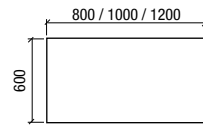

Mirror TRIPTYCH
2 folding sides
800 x 650 x 19 mm

17014 | 173 €