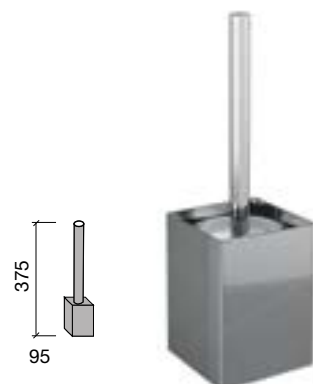

**Bathroom Organizers
Freestanding Towel Rails, Toilet
Roll Holders and Magnifying
Mirrors (x2,5)**

Toilet brush holder ABS/chrome
95 x 375 x 95 mm
14092 | 19 €