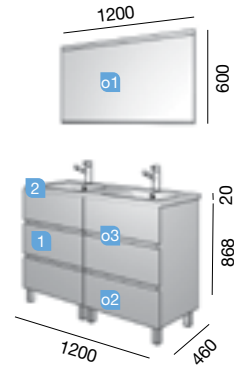

FUSSION LINE DOUBLE 1200
GLOSS WHITE
TECHNICAL DATA

COD.	DESCRIPTION	€
COMPOSITION DOUBLE 1200 GLOSS WHITE		
1 23258	Vanity FUSSION LINE 600 gloss white (2 units) 3 soft close drawers. 598 x 868 x 450 mm	740
2 15459	Basin IBERIA 1200 double white porcelain without bottle trap and clicker waste 1200 x 20 x 460 mm	366
TOTAL PRICE OF THE FULL SET		1106
OPTIONS		
COD.	DESCRIPTION	€
o1 21738	Mirror UP&DOWN 1200 horizontal with LED light (9,6 / 4,8 W) IP 44 1200 x 600 mm	413
o2 22058	Spacers carbon-TX (1 unit) for lower drawer S45 600. 523 x 80 x 324 mm	64
o3 13663	Drain pipe clicker chrome brass (1 unit)	66
AUXILIARY		
COD.	DESCRIPTION	€
a1 22823	Module ALLIANCE 400 natural (1 unit) left / right 1 door push opening system 400 x 400 x 162 mm	155