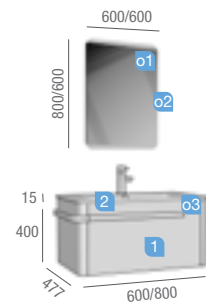

ARADIA RUST LINEN 600/800
TECHNICAL DATA

COD.	DESCRIPTION	€
COMPOSITION OF VANITY 600		
1 22512	Wall hung vanity ARADIA 600 rust linen 1 soft close drawer and spacer 640 x 400 x 477 mm	399
2 16621	Basin ARADIA 610 white porcelain without bottle trap or clicker waste 610 x 20 x 460 mm	181
TOTAL PRICE OF THE FULL SET		580

COD.	DESCRIPTION	€
COMPOSITION VANITY 800		
1 18911	Wall hung vanity ARADIA 800 rust linen 1 soft close drawer and spacer 840 x 400 x 477 mm	442
2 17751	Basin ARADIA 810 white porcelain without bottle trap or clicker waste. 810 x 15 x 465	247
TOTAL PRICE OF THE FULL SET		689

OPTIONS		
COD.	DESCRIPTION	€
o1 23405	Mirror CANDEM 800 horizontal vertical with LED light (9,6 W) IP 44 800 x 600 mm	349
o2 19366	Reduced bottle trap plus clicker valve set	62

AUXILIARY		
COD.	DESCRIPTION	€
a1 18915	Wall hung vanity ARADIA Rust Linen left / right 1 soft close door. 400 x 1600 x 300 mm	466

Depth 45

ARADIA RUST LINEN 600/800

1 SOFT CLOSE DRAWER WITH TOWEL HOLDER