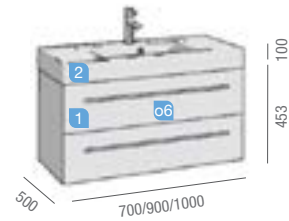

COD.	DESCRIPTION	€
COMPOSITION WITH VANITY OF 900		
1 20738	Basin STARLIGHT 900 white mineral load without bottle trap or clicker waste 900 x 100 x 500 mm	476
2 21289	Wall hung vanity STARLIGHT 900 wenge mali 2 soft close drawers. 890 x 453 x 496 mm	881
TOTAL PRICE OF THE FULL SET		1357

COD.	DESCRIPTION	€
COMPOSITION WITH VANITY OF 1200		
1 20739	Basin STARLIGHT 1200 white mineral load without bottle trap or clicker waste 1200 x 100 x 500 mm	604
2 21292	Wall hung vanity STARLIGHT 1200 wenge mali 2 soft close drawers. 1190 x 453 x 496 mm	923
TOTAL PRICE OF THE FULL SET		1527

OPTIONS		
COD.	DESCRIPTION	€
o1 21114	Cabinet STARLIGHT 600 wenge mali 2 soft close double mirror doors with switch and plug. 600 x 675 x 136 mm	629
o2 21115	Cabinet STARLIGHT 900 wenge mali 3 soft close double mirror doors with switch and plug. 900 x 675 x 136 mm	839
o3 21116	Cabinet STARLIGHT 1200 wenge mali 3 soft close double mirror doors with switch and plug. 1200 x 675 x 136 mm	945
o4 20362	Light FARO 450 LED light matt chrome (5 W.) IP44 multihook fastening. 450 x 98 x 36 mm	136
o5 20727	Light FARO 600 LED light gloss chrome (9,6 W.) IP44 multihook fastening. 600 x 98 x 36 mm	177
o6 13663	Drain pipe clicker chrome brass	66

AUXILIARY		
COD.	DESCRIPTION	€
a1 21304	Wall hung vanity STARLIGHT wenge mali right 2 soft close doors. 305 x 1370 x 359 mm	293
a2 21301	Wall hung vanity STARLIGHT wenge mali left 2 soft close doors. 305 x 1370 x 359 mm	293

Depth 50

STARLIGHT WENGE MALI
700/900/1200

2 SOFT CLOSE DRAWERS