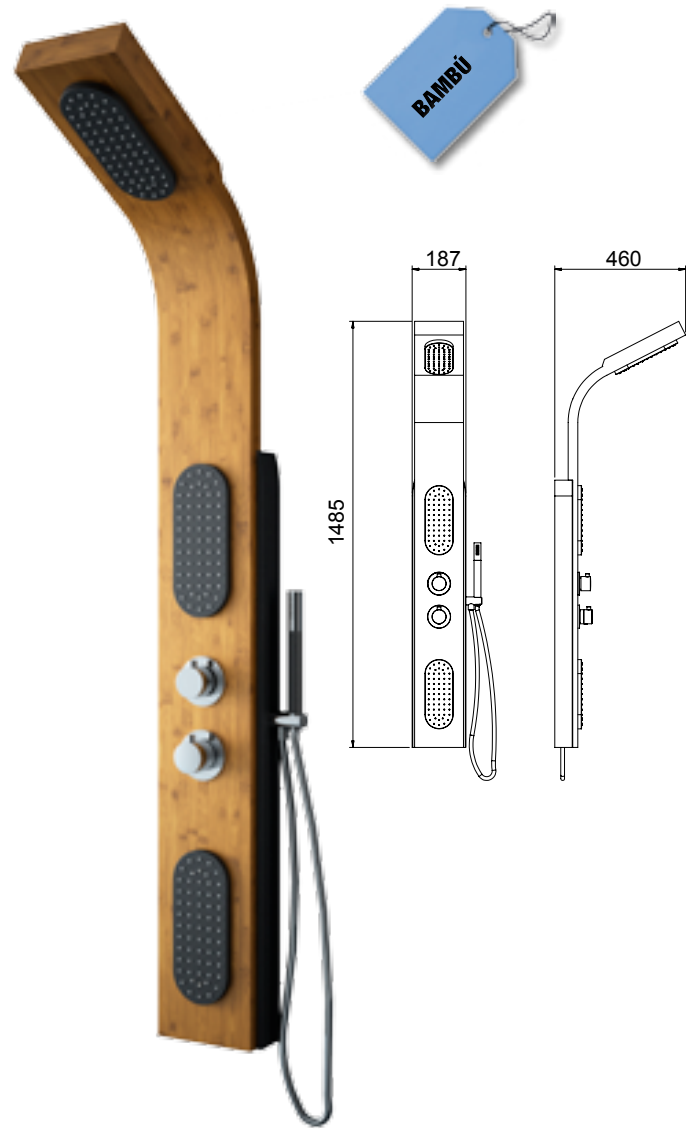

With thermostatic taps

Column BAMBU bambú
21717 | 576 €