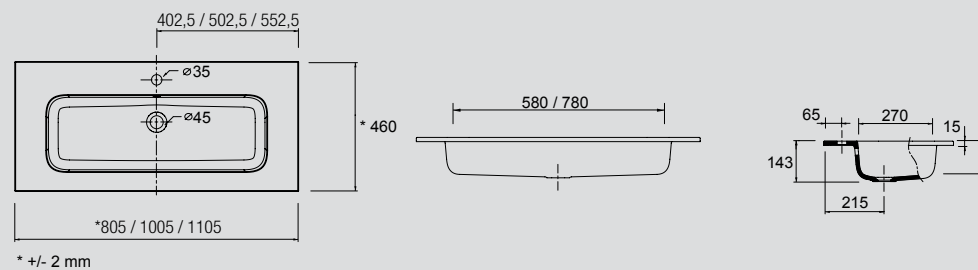

Basin SOFIA 1205 double MineralMarmo
without bottle trap or clicker waste
1205 x 15 x 460

18691 | 473 €