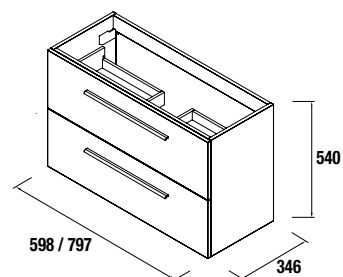

STANDARD EN 120
SOFT CLOSING

Serie S35

Units with 2 wooden drawers

Wall hung vanity unit with S.35 2 drawers

Wall hung vanity unit with 2 wooden drawers, carbon textile interiors and soft close system. Handle with gloss chrome finish.

	Gloss White		Natural	
	cod.	€	cod.	€
600	21768	254	23270	254
800	21769	274	23271	274

Vanities accesories

LED sensor light

Auxiliary light with sensor and micro USB rechargeable battery. 188 x 20 x 30 mm

cod.	€
23031	60

Set of 2 chrome feet

Set of 2 chrome plated feet height 330
30 x 30 x 330 mm

cod.	€
23899	23