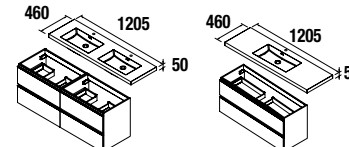

1205 (600+600)		1205	
cod.	€	cod.	€
20753	378	23396	358

Amalfi (Porcelaine white)