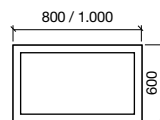

Mirror ROTA 400
vertical
400 x 800 mm

20729 | 75 €

Mirror ROTA 500
vertical
500 x 800 mm

20730 | 79 €

Mirror ROTA 600
horizontal vertical
600 x 800 mm

16943 | 80 €

Mirror ROTA 700
horizontal vertical
700 x 800 mm

20731 | 81 €

Mirror ROTA 800
horizontal vertical
800 x 800 mm

20732 | 86 €

Mirror ROTA 900
horizontal vertical
900 x 800 mm

20733 | 92 €

Mirror ROTA 1000
horizontal vertical
1000 x 800 mm

20734 | 97 €

Mirror ROTA 1200
horizontal
1200 x 600 mm

20735 | 111 €