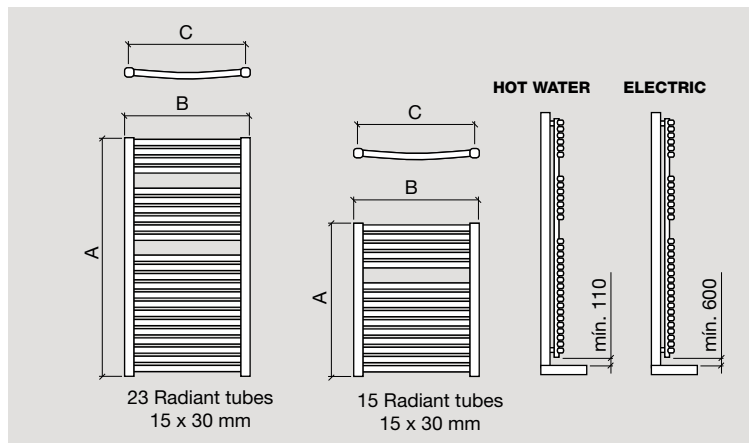

HOT WATER

Chrome valve and lockshield valve, universal, suitable for any radiator on the market, includes set of chrome nuts for connection to copper piping of 15m/m or crosslinked or multilayer polyethylene piping with a diameter of 16 m/m

MANUAL

THERMOSTATIC

SYSTEM	RESISTANCE WATIOS	SIZE A - B - C	COLOUR	POWER wat/h - kcal/h	COD	€
Valid for hot water heating system	---	800 x 500 / 450	Chrome	275 - 237	14323	295
	---	1180 x 500 / 450	Chrome	416 - 358	14324	408
Set of Valve and Flow control detentor - copper chromed					14361	50
Set of Valve and thermostatic control detentor					16301	103

ELECTRIC THERMOSTAT

- Connection to electricity mains supply of 220/230 v. using a cable that must not be in contact with the tubes. Do not place the plug behind the radiator/heated towel rail.
- IP-44 rating and does not need earthing (Class II)
- Turbo function button: functions for two hours at maximum power.
- Room temperature sensor.
- Heating power as shown in the table below.
- The thermostat regulates the temperature from a minimum of 7 ° up to a maximum of 30 °
- Bi-colour LED indicating functioning status.
- Functional design in grey or white depending on the radiator finish.