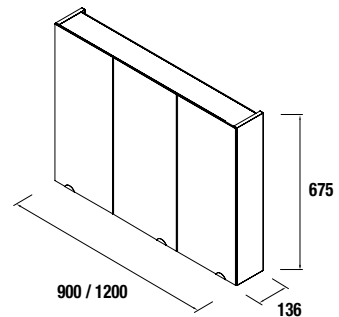

STARLIGHT Serie
Cabinet of 2 and 3 mirror doors

CABINET STARLIGHT 2 AND 3 MIRROR DOORS

Cabinet of 2 and 3 soft close double mirror doors, glass shelf. Switch and plug

	Gloos White		Oak		Walnut		Wenge Mali	
	cod.	€	cod.	€	cod.	€	cod.	€
600	22063	629	21130	629	21118	629	21114	629
900	22064	839	21131	839	21119	839	21115	839
1200	22065	945	21132	945	21120	945	21116	945