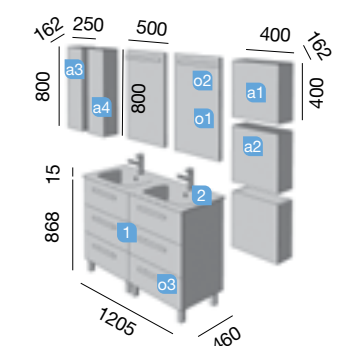

FUSSION CHROME 1200 DOUBLE sbiancato

TWO VANITIES 600

COD.	DESCRIPTION	€
COMPOSITION OF TWO VANITIES 600		
1	23242 Vanity FUSSION CHROME 600 sbiancato (2 units) 3 soft close drawers. 598 x 868 x 450 mm	770
2	18691 Basin SOFIA 1205 double MineralMarmo without bottle trap or clicker waste. 1205 x 15 x 460	473
TOTAL PRICE OF THE FULL SET		1243

OPTIONS		
COD.	DESCRIPTION	€
o1	19091 Mirror FIRENZE 500 (1 unit) horizontal vertical with aluminium framework 500 x 800 mm	141
o2	19703 Light FIRENZE 455 methacrylate (1 unit) led light(8,16W) multihook fastening IP 21 30 x 455 x 10 mm	180
o3	22058 Spacers carbon-TX (1 unit) for lower drawer S45 600. 523 x 80 x 324 mm	64
o4	13663 Drain pipe clicker chrome brass (1 unit)	66

AUXILIARY		
COD.	DESCRIPTION	€
a1	23215 Module ALLIANCE 400 alsacia (1 unit) left / right 1 door push opening system 400 x 400 x 162 mm	155
a2	23214 Module ALLIANCE 400 sbiancato (1 unit) left / right 1 door push opening system 400 x 400 x 162 mm	155
a3	23218 Module ALLIANCE 250 alsacia left / right 1 door push opening system 250 x 800 x 162 mm	171
a4	23217 Module ALLIANCE 250 sbiancato left / right 1 door push opening system 250 x 800 x 162 mm	171