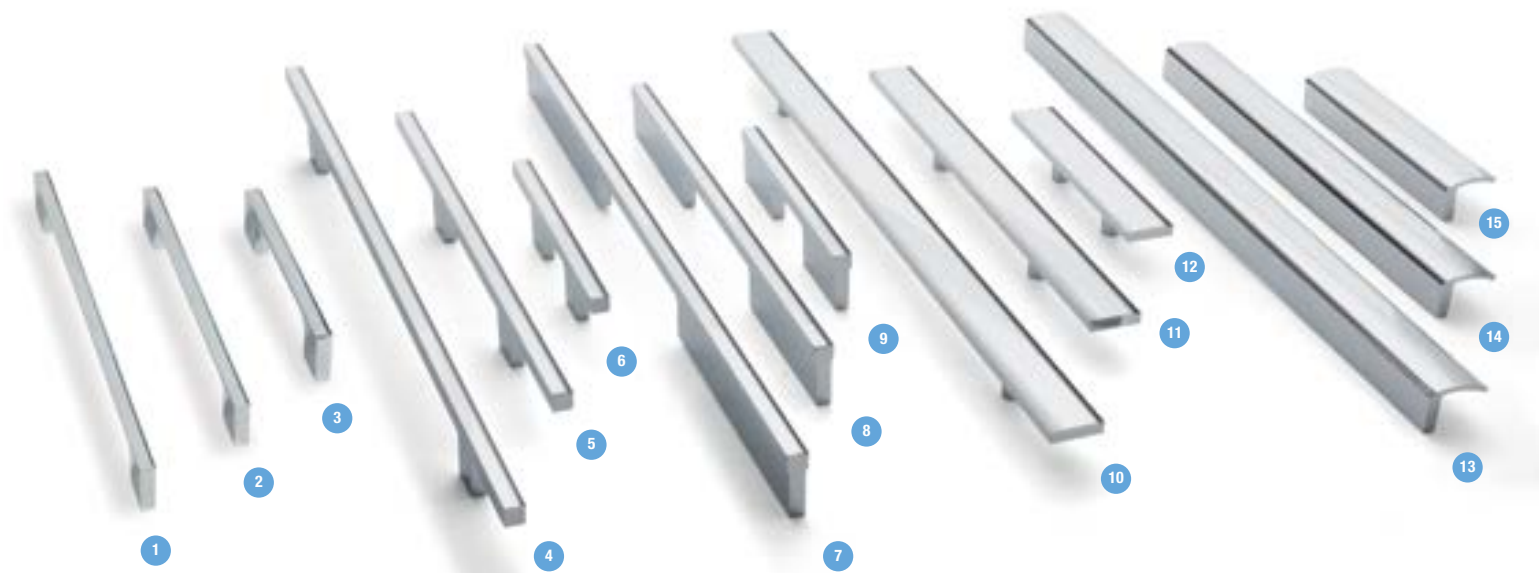

COD.	MODEL	SIZE	DRILLING DISTANCE	€	
1	18038	Corus 256	251	224	18
2	18037	Corus 192	192	160	16
3	18036	Corus 128	134	96	12
4	16278	Puente 450	450	320	26
5	16277	Puente 300	300	128	19

COD.	MODEL	SIZE	DRILLING DISTANCE	€	
6	16276	Puente150	150	64	13
7	16284	Arco 450	450	320	25
8	16283	Arco 300	300	128	18
9	16282	Arco 150	150	64	10
10	16299	New Rodas 450	450	320	31

COD.	MODEL	SIZE	DRILLING DISTANCE	€	
11	16298	New Rodas 300	300	128	26
12	16297	New Rodas 150	150	64	19
13	16281	Perfil 450	450	320	27
14	16280	Perfil 300	300	128	19
15	16279	Perfil 150	150	64	13

Comercial Salgar S.A.U. uses raw materials and components from the biggest suppliers in Europe to manufacture its furniture, who certify and guarantee their materials, thereby giving our products maximum quality in the finishes and functioning, which led us to obtain the SGS quality certificate.