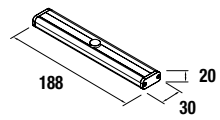

Vanities accesories

LED sensor light

Auxiliary light with sensor and micro USB rechargeable battery. 188 x 20 x 30 mm