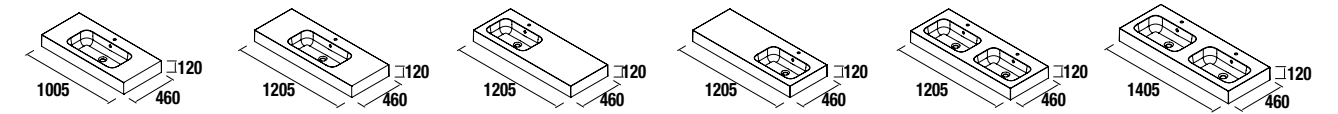

1005 Centered basin		1205 Centered basin		1205 Right basin		1205 Left basin		1205 Double basin		1405 Double basin	
cod.	€	cod.	€	cod.	€	cod.	€	cod.	€	cod.	€
22681	654	22682	736	22684	736	22683	736	22685	798	22686	850

Lavabos de Posar