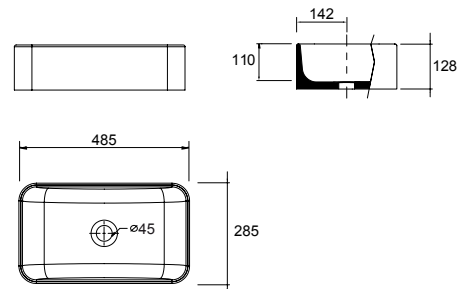

Countertop basin **EMOTION** white porcelain
without bottle trap or waste
480 x 130 x 370 mm
21744 | 205 €

Countertop basin **EXTRA-THIN DESIR** white porcelain
without bottle trap or waste
380 x 380 x 140 mm
21855 | 195 €