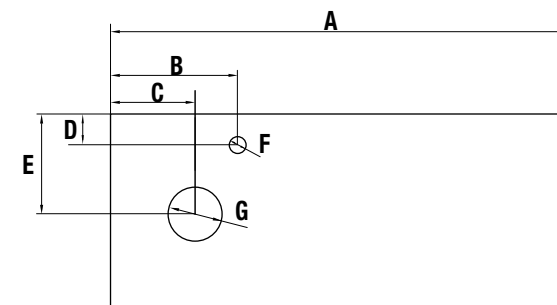

IMPORTANT: all measures in mm must be included
The company will not be held responsible for the wrong measures received on the custom and mechanized tops;
no returns for this cause will be accepted.