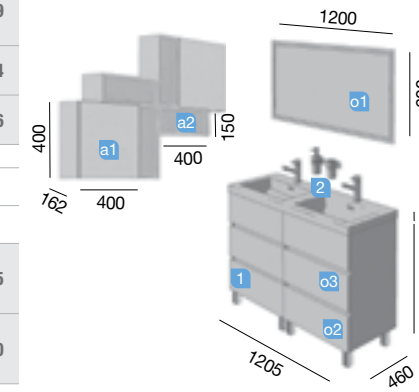

FUSSION LINE 1200 sbiancato

2 VANITY 600

OPTIONS		
COD.	DESCRIPTION	€
o1	22958 Mirror CHICAGO 1200 horizontal vertical with LED light and anti-fog (30 W.) IP 44. 1200 x 600 mm	469
o2	22058 Spacers carbon-TX for lower drawer S45 600. 523 x 80 x 324 mm	64
o3	13663 Drain pipe clicker chrome brass	66

AUXILIARY		
COD.	DESCRIPTION	€
a1	23214 Module ALLIANCE 400 sbiancato (1 unit) left / right 1 door push opening system 400 x 400 x 162 mm	155
a2	23658 Module ALLIANCE 400 taupe-TX (1 unit) horizontal vertical 1 hollow shelf 400 x 150 x 162 mm	40

COD.	DESCRIPTION	€
COMPOSITION DOUBLE 1200 SBIANCATO		
1	23260 Vanity FUSSION LINE 600 sbiancato (2 units) 3 soft close drawers. 598 x 868 x 450 mm	740
2	20753 Basin TOSCANA 1205 double white mineral load without bottle trap or clicker waste 1205 x 50 x 460 mm	378
TOTAL PRICE OF THE FULL SET		1118