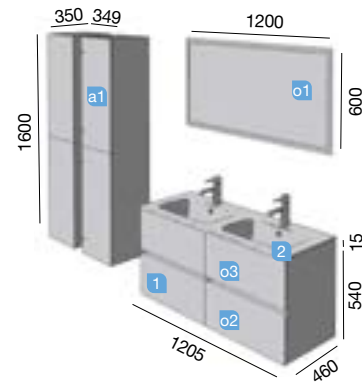

Depth 45

MODULAR FUSSION LINE DOUBLE 1200 GLOSS WHITE

2 VANITIES 600

COD.	DESCRIPTION	€
COMPOSITION DOUBLE 1200 gloss white		
1 23311	Wall hung vanity FUSSION LINE 600 gloss white (2 units) 2 soft close drawers. 598 x 540 x 450 mm	528
2 18691	Basin SOFIA 1205 double MineralMarmo without bottle trap or clicker waste. 1205 x 15 x 460	473
TOTAL PRICE OF THE FULL SET		1001

OPTIONS		
COD.	DESCRIPTION	€
o1 22958	Mirror CHICAGO 1200 (1 unit) horizontal vertical with LED light and anti-fog (30 W.) IP 44. 1200 x 600 mm	469
o2 22058	Spacers carbon-TX (1 unit) for lower drawer S45 600. 523 x 80 x 324 mm	64
o3 13663	Drain pipe clicker chrome brass (1 unit)	66
AUXILIARY		
COD.	DESCRIPTION	€
a1 22828	Wall hung vanity ALLIANCE gloss white (1 unit) left / right 2 doors push opening system 350 x 1600 x 349 mm	345

Depth 45

MODULAR FUSSION LINE 1205/L GLOSS GREY

STORAGE UNIT 400+VANITY 800

OPTIONS		
COD.	DESCRIPTION	€
o1 23207	Mirror MOSCOW 800 horizontal vertical with LED light (8 W) IP 44, magnifying zone (x2) and sensor. 800 x 600 mm	349
o2 22060	Spacers carbon-TX (1 unit) for lower drawer S45 800. 724 x 80 x 324 mm	74
o3 13663	Drain pipe clicker chrome brass	66
AUXILIARY		
COD.	DESCRIPTION	€
a1 22825	Module ALLIANCE 400 gloss grey left / right 1 door push opening system 400 x 800 x 162 mm	181