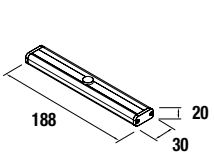

Vanities accesories

LED sensor light

Auxiliary light with sensor and micro USB rechargeable battery. 188 x 20 x 30 mm

cod.	€
23031	60