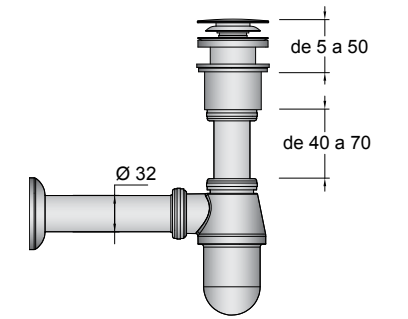

Drain pipe clicker chrome brass
13663 | 66 €

Accessory tube
For any bottle trap height
220 x 178 x 71 mm
7787 | 24 €

Reduced bottle trap plus clicker valve set
19366 | 62 €

Drain pipe SMART
with clicker valve
23033 | 91 €