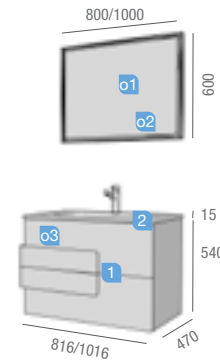

CRONOS 800/1000 WHITE/MOCCHA MATT
TECHNICAL DATA

COD.	DESCRIPTION	€
COMPOSITION VANITY 800		
1 21785	Wall hung vanity CRONOS 800 white/matt grey 2 soft close drawers with spacer in lower drawer 816 x 540 x 470 mm	468
2 19099	Basin SOFIA 805 MineralMarmo without bottle trap or clicker waste. 805 x 15 x 460	306
TOTAL PRICE OF THE FULL SET		774
COMPOSITION VANITY 1000		
1 21788	Wall hung vanity CRONOS 1000 white/matt grey 2 soft close drawers with spacer in lower drawer 1016 x 540 x 470 mm	502
2 19100	Basin SOFIA 1005 MineralMarmo without bottle trap or clicker waste. 1005 x 15 x 460	385
TOTAL PRICE OF THE FULL SET		887
AUXILIARY		
a1 21809	Wall hung vanity CRONOS white/moccha matt left / right 2 soft close doors. 369 x 1600 x 319 mm	370

OPTIONS		
COD.	DESCRIPTION	€
01 19089	Mirror ROMA 800 horizontal vertical with white frame, LED light (17W) IP 44. 600 x 800 mm	251
02 23209	Mirror ROMA 1000 horizontal vertical with white frame, LED light (15W) IP 44. 1000 x 600 mm	355
03 13663	Drain pipe clicker chrome brass	66
COMPOSITION VANITY 800		
1 21784	Wall hung vanity CRONOS 800 white/moccha matt 2 soft close drawers with spacer in lower drawer 816 x 540 x 470 mm	468
2 19099	Basin SOFIA 805 MineralMarmo without bottle trap or clicker waste. 805 x 15 x 460	306
TOTAL PRICE OF THE FULL SET		774
COMPOSITION VANITY 1000		
1 21787	Wall hung vanity CRONOS 1000 white/moccha matt 2 soft close drawers with spacer in lower drawer 1016 x 540 x 470 mm	502
2 19100	Basin SOFIA 1005 MineralMarmo without bottle trap or clicker waste. 1005 x 15 x 460	385
TOTAL PRICE OF THE FULL SET		887