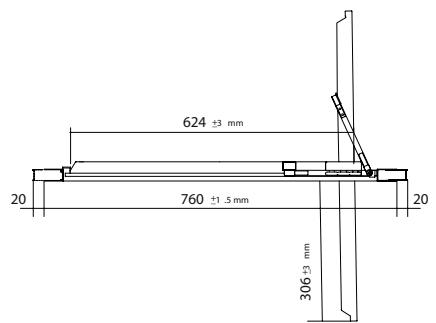

HABITAT SERIES frontal with fixed side panel

FRONTAL SHOWER SCREEN WITH FIXED SIDE PANEL

- Transparent tempered glass Standard EN- 12150 of 6 mm on door
- 20 mm expansion in each profile to wall
- Height 1950 mm
- Aluminium profile with silver gloss finish.
- Reversible.
- Special ergonomic ABS handle for easy opening
- Anti-limescale treatment included as standard on all models

FRONTAL SHOWER SCREEN					
					GLASS
MEASURE (A)	HEIGHT (H)	ACCESS (C)	FINISHING	COD.	€
660 - 700	1950	524	gloss silver	23413	500
760 - 800	1950	624	gloss silver	23414	525
860 - 900	1950	724	gloss silver	23415	550
960 - 1000	1950	824	gloss silver	23416	575

FIXED SIDE PANELS / for frontal shower screens				
				GLASS
MEASURE (A)	HEIGHT (H)	FINISHING	COD.	€
675 - 695	1950	gloss silver	23417	250
775 - 795	1950	gloss silver	23418	275