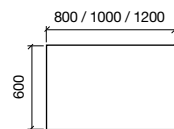

Light FIRENZE 455 methacrylate
led light(8,16W) multihook fastening IP 21
30 x 455 x 10 mm

19703 | 180 €

Mirror FIRENZE 500
horizontal vertical with aluminium framework
500 x 800 mm

19091 | 141 €

Mirror FIRENZE 700
horizontal vertical with aluminium framework
700 x 800 mm

19092 | 155 €

19093 | 184 €