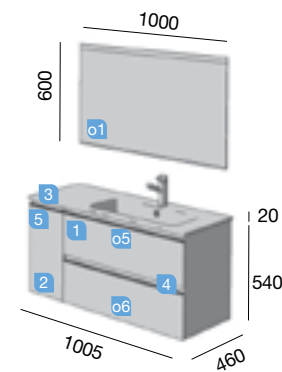

MODULAR SPIRIT 1055/L NATURAL
TECHNICAL DATA

COD.	DESCRIPTION	€
COMPOSITION 1055/L NATURAL		
1	22804 Wall hung vanity SPIRIT 800 natural 2 metallic soft close drawers. 797 x 540 x 450 mm	499
2	22777 Wall-hung unit SPIRIT 250 natural 1 left/right soft close door. 250 x 540 x 450 mm	189
3	18696 Basin SOFIA 1055 left MineralMarmo without bottle trap or clicker waste. 1055 x 15 x 460	417
4	22947 Handle SPIRIT 800 soft black (2 units)	34
5	22949 Handle SPIRIT 250 soft black (1 unit)	9
TOTAL PRICE OF THE FULL SET		1148

OPTIONS		
COD.	DESCRIPTION	€
o1	21737 Mirror UP&DOWN 1000 horizontal with LED light (9,6 / 4,8 W) IP 44 1000 x 600 mm	383
o2	23031 Light SENSOR LED (1 unit) LED light (0,72 W) adhesive mounting, micro USB rechargeable IP 44. 190 x 30 x 22 mm	60
o3	22952 Handle SPIRIT 800 soft white (1 unit)	17
o4	22954 Handle SPIRIT 250 soft white (1 unit)	9
o5	13663 Drain pipe clicker chrome brass	66
o6	23030 spacer carbon-TX (1 unit) for metallic drawer Carbon-TX. 150 x 342 x 66 mm	22

AUXILIARY		
COD.	DESCRIPTION	€
a1	22780 Wall-hung unit SPIRIT 400 natural (1 unit) 1 left/right soft close door. 400 x 540 x 450 mm	219
a2	22811 Wall-hung unit SPIRIT 600 carbon-TX (1 unit) 1 hollow shelf. 598 x 270 x 450 mm	159
a3	22987 Top natural from 1401 to 1800 for top basin 1401 - 1800 x 16 x 460 mm	317
a4	22955 Handle SPIRIT 400 soft white (1 unit)	12
a5	22950 Handle SPIRIT 400 soft black (1 unit)	12

Depth 45

MODULAR SPIRIT 1055/L
NATURAL

VANITY 800 + STORAGE UNIT 250