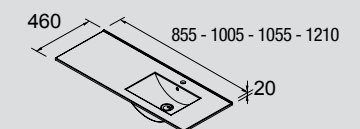

Basin IBERIA 610 white porcelain
without bottle trap and clicker waste
610 x 20 x 460 mm

14711 | 133 €

Basin IBERIA 810 white porcelain
without bottle trap and clicker waste
810 x 20 x 460 mm

14712 | 155 €

Basin IBERIA 1010 white porcelain
without bottle trap and clicker waste
1010 x 20 x 460 mm

14713 | 177 €

Basin IBERIA 710 white porcelain
without bottle trap and clicker waste
710 x 20 x 460 mm

16191 | 143 €

Basin IBERIA 910 white porcelain
without bottle trap and clicker waste
910 x 20 x 460 mm

19358 | 166 €

Basin IBERIA 1105 white porcelain
without bottle trap and clicker waste
1105 x 20 x 460 mm

20745 | 321 €

Basin IBERIA 1200 1 basin white porcelain
without bottle trap or clicker waste
1200 x 20 x 460 mm

23701 | 366 €

Basin IBERIA 1200 double white porcelain
without bottle trap and clicker waste
1200 x 20 x 460 mm

15459 | 366 €

Basin IBERIA 855 right white porcelain
without bottle trap and clicker waste
855 x 20 x 460 mm

21090 | 233 €

Basin IBERIA 1055 right white porcelain
without bottle trap and clicker waste
1055 x 20 x 460 mm

21092 | 310 €

Basin IBERIA 1005 right white porcelain
without bottle trap and clicker waste
1005 x 20 x 460 mm

20744 | 288 €

Basin IBERIA 1210 right white porcelain
without bottle trap and clicker waste
1210 x 20 x 460 mm

20747 | 366 €

Basin IBERIA 855 left white porcelain
without bottle trap and clicker waste
855 x 20 x 460 mm

21091 | 233 €

Basin IBERIA 1055 left white porcelain
without bottle trap and clicker waste
1055 x 20 x 460 mm

21093 | 310 €

Basin IBERIA 1005 left white porcelain
without bottle trap and clicker waste
1005 x 20 x 460 mm

20743 | 288 €

Basin IBERIA 1210 left white porcelain
without bottle trap and clicker waste
1210 x 20 x 460 mm

20746 | 366 €