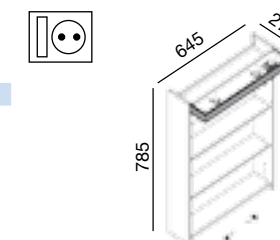

Cabinet COMBI 630 white
2 lights w switch & plug, without bulbs
645 x 785 x 275 mm
19501 | 236 €