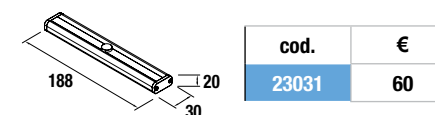

Accessories for Vanity unit

LED sensor light

Auxiliary light with sensor and micro USB rechargeable battery 188 x 20 x 30 mm

cod.	€
23031	60