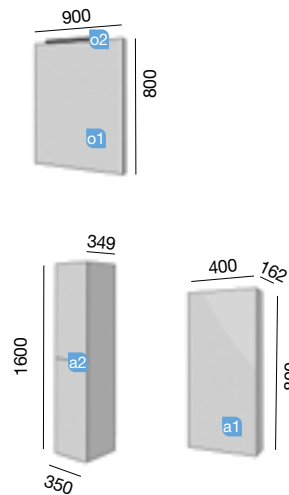

FUSSION CHROME 900 gloss taupe
TECHNICAL DATA

COD.	DESCRIPTION	€
COMPOSITION OF VANITY 900		
1 23304	Wall hung vanity FUSSION CHROME 900 Gloss taupe 2 soft close drawers. 897 x 540 x 450 mm	365
2 20751	Basin TOSCANA 905 white mineral load without bottle trap or clicker waste 905 x 50 x 460 mm	243
TOTAL PRICE OF THE FULL SET		608

OPTIONS		
COD.	DESCRIPTION	€
o1 16911	Mirror SENA 900 horizontal vertical mirror 5 mm. 900 x 800 mm	126
o2 21741	Light NAYRA 493 LED light matt white (8 W.) IP44 multihook fastening 493 x 155 x 7 mm	152
o3 22061	Spacers carbon-TX for lower drawer S45 900. 824 x 80 x 324 mm	79
o4 13663	Drain pipe clicker chrome brass	66
AUXILIARY		
COD.	DESCRIPTION	€
a1 23222	Module ALLIANCE 400 Gloss taupe left / right 1 door push opening system 400 x 800 x 162 mm	181
a2 23224	Wall hung vanity ALLIANCE Gloss taupe left / right 2 doors push opening system 350 x 1600 x 349 mm	345

Gloss white €	Gloss grey €	Gloss taupe €	Natural €	Sbiancato €	Alsacia €
23299 Vanity 900 339	23300 Vanity 900 365	23304 Vanity 900 365	23303 Vanity 900 339	23301 Vanity 900 339	23302 Vanity 900 339