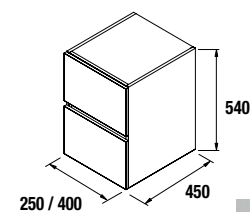

Gloss white		Gloss grey		Gloss taupe		Natural		Sbiancato		Alsacia	
	cod.	€	cod.	€	cod.	€	cod.	€	cod.	€	cod.	€
250	23372	198	23373	225	23377	225	23376	198	23374	198	23375	198
400	23378	211	23379	238	23383	238	23382	211	23380	211	23381	211