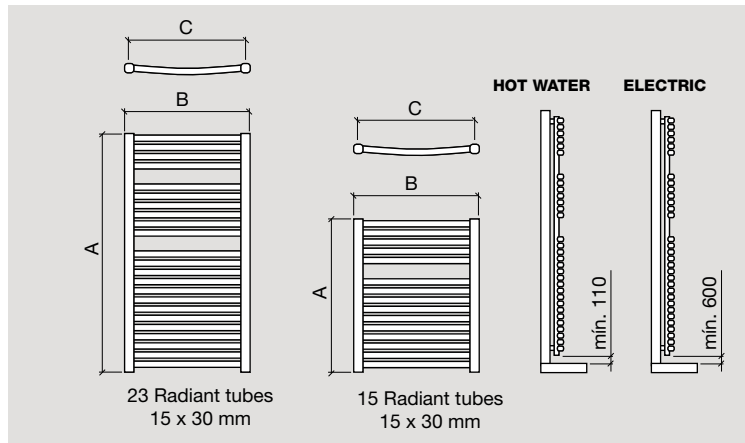

HOT WATER

Chrome valve and lockshield valve, universal, suitable for any radiator on the market, includes set of chrome nuts for connection to copper piping of 15m/m or crosslinked or multilayer polyethylene piping with a diameter of 16 m/m

MANUAL

THERMOSTATIC

SYSTEM	RESISTANCE WATIOS	SIZE A - B - C	COLOUR	POWER wat/h - kcal/h	COD	€
Valid for hot water heating system	---	800 x 500 / 450	Blanco	449 - 387	14318	176
			Cromo	313 - 270	14319	262
	---	1180 x 500 / 450	Blanco	669 - 576	14320	208
			Cromo	469 - 404	14321	352
Set of Valve and Flow control detentor - copper chromed					14361	50
Set of Valve and thermostatic control detentor					16301	103

ELECTRIC THERMOSTAT

- Connection to electricity mains supply of 220/230 v. using a cable that must not be in contact with the tubes. Do not place the plug behind the radiator/heated towel rail.
- IP-44 rating and does not need earthing (Class II)
- Turbo function button: functions for two hours at maximum power.
- Room temperature sensor.
- Heating power as shown in the table below.
- The thermostat regulates the temperature from a minimum of 7 ° up to a maximum of 30 °
- Bi-colour LED indicating functioning status.
- Functional design in grey or white depending on the radiator finish.