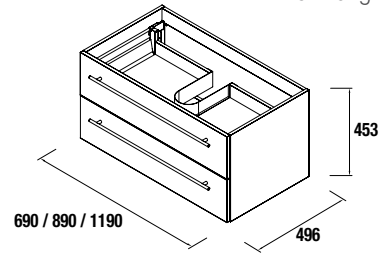

STARLIGHT Serie
Units with 2 wooden drawers

STARLIGHT WALL HUNG VANITY 2 METAL DRAWERS

Wall-hung unit with 2 metallic drawers full extension and soft-closing. Handle with gloss chrome finish.

	Gloos White		Oak		Walnut		Wenge Mali	
	cod.	€	cod.	€	cod.	€	cod.	€
700	22038	798	21110	798	21287	798	21286	798
900	22039	881	21111	881	21290	881	21289	881
1200	22070	923	21112	923	21293	923	21292	923