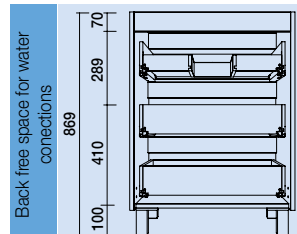

Gloss white		Gloss grey		Gloss taupe		Natural		Sbiancato		Alsacia	
	cod.	€	cod.	€	cod.	€	cod.	€	cod.	€	cod.	€
600	23258	370	23259	398	23263	398	23262	370	23260	370	23261	370
800	23264	385	23265	406	23269	406	23268	385	23266	385	23267	385
1000	23252	395	23253	427	23257	427	23256	395	23254	395	23255	395

WALL HUNG STORAGE UNIT FUSSION LINE 2 DRAWER

Wall hung storage unit with 2 wooden drawers in Carbon-TX finish, with extended extraction concealed runners.