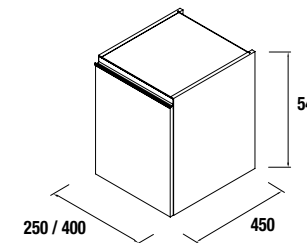

MODULE SPiRiT 1 DOOR R/L

Module with 1 reversible door L/R and soft-closing. Carbon-TX interior
Gloss anodized handle comes standard, soft matt black and soft matt white are optional.

	Gloss White		Gloss Grey		Bay Pine		Natural	
	cod.	€	cod.	€	cod.	€	cod.	€
250	22636	189	22775	189	22776	189	22777	189
400	22637	219	22778	219	22779	219	22780	219