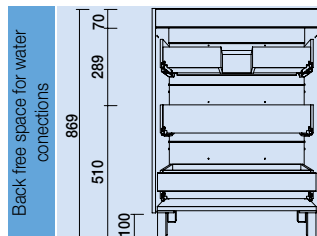

VANITY FUSSION CHROME 3 DRAWER

Floorstanding vanity unit with 3 wooden drawers with Carbon-TX finish, with extraction Plus concealed runners and 10 cm high chrome plated feet