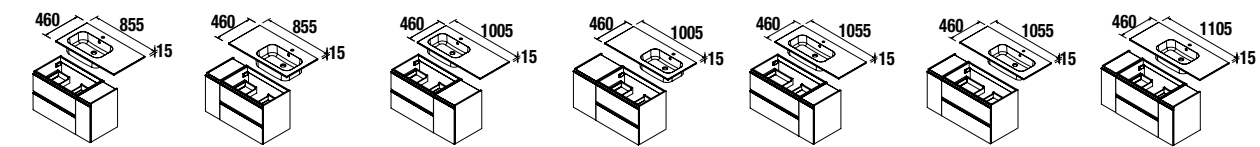

855/R (600+255)		855/L (255+600)		1005/R (600+400)		1005/L (400+600)		1055/R (800+250)		1055/L (250+800)		1105/C (250+600+250)	
cod.	€	cod.	€	cod.	€	cod.	€	cod.	€	cod.	€	cod.	€
18686	342	18685	342	18688	392	18689	392	18695	417	18696	417	18687	439