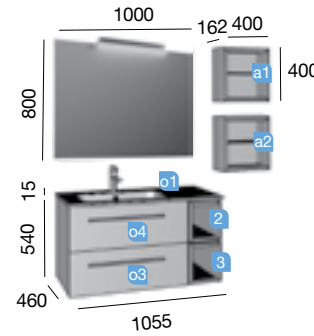

**OPTIONS
HANDLE**
+ info pag. 76

Depth 45

FUSSION CHROME 1105/C natural

STORAGE UNIT 250+VANITY 600+STORAGE UNIT 250

FUSSION CHROME 1055/R GLOSS WHITE
TECHNICAL DATA

VANITY 800+STORAGE UNIT 250

COD.	DESCRIPTION	€
COMPOSITION 1055/R GLOSS WHITE		
1	23293 Wall hung vanity FUSSION CHROME 800 gloss white 2 soft close drawers. 797 x 540 x 450 mm	325
2	23348 Wall-hung unit 250 gloss white 2 spaces. 250 x 540 x 434 mm	95
3	23344 Set of two decorative coloured cubes 250 carbon-TX for storage unit of 250. 217 x 244 x 428 mm	52
4	18695 Basin SOFIA 1055 right MineralMarmo without bottle trap or clicker waste. 1055 x 15 x 460	417
TOTAL PRICE OF THE FULL SET		889