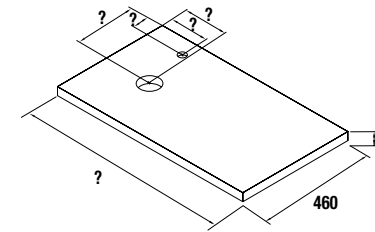

TOP THICKNESS 16,40 AND 50 MM

CUSTOM MADE TOPS IN LENGTH AND MECHANIZED

TOP THICKNESS 16 MM

Tops with 16mm thickness, special sizes and mechanized. Finishes in melamine and high pressure laminate (HPL)

		Gloss White		Gloss Grey		Bay Pine		Natural	
		cod.	€	cod.	€	cod.	€	cod.	€
Special order	<1000	23145	230	23146	230	23147	230	23148	230
	1001 - 1400	23149	288	23150	288	23151	288	23152	288
	1401 - 1800	23153	365	23154	365	23155	365	23156	365
	1801 - 2000	23157	422	23158	422	23159	422	23160	422
	2001 - 2400	23161	447	23162	447	23163	447	23164	447

Note: special tops in length and mechanized: 4 to 5 weeks