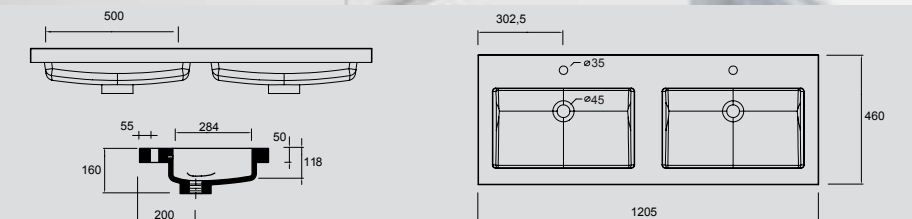

MINERAL LOAD

DEPTH 45

610 x 50 x 460 mm

16890 | 275 €

810 x 50 x 460 mm

16891 | 316 €

1010 x 50 x 460 mm

16892 | 346 €

1210 x 50 x 460 mm

16893 | 434 €

605 x 50 x 460 mm

20748 | 215 €

Basin TOSCANA 705 white mineral load
without bottle trap or clicker waste

705 x 50 x 460 mm

20749 | 221 €

Basin TOSCANA 805 white mineral load
without bottle trap or clicker waste

805 x 50 x 460 mm

20750 | 237 €

905 x 50 x 460 mm

20751 | 243 €

Basin TOSCANA 1005 white mineral load
without bottle trap or clicker waste

1005 x 50 x 460 mm

20752 | 259 €

Basin TOSCANA 1205 white mineral load
1 basin without bottle trap or clicker waste

1205 x 50 x 460 mm

23396 | 358 €

1205 x 50 x 460 mm

20753 | 378 €