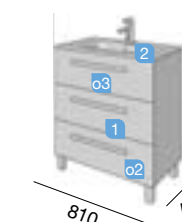

AUXILIARY

COD.	DESCRIPTION	€
a1	23225 Wall hung vanity ALLIANCE alsacia left / right 2 doors push opening system 350 x 1600 x 349 mm	345