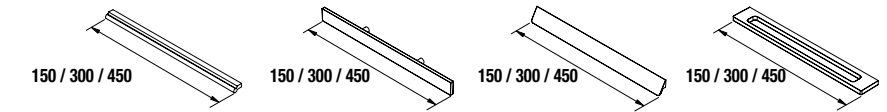

Serie FUSSION CHROME
Customised handles