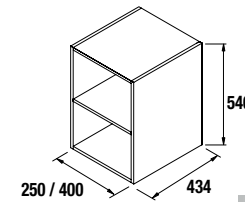

Serie FUSSION LINE

250 / 400 storage units with niches and decorative cubes.

WALL HUNG STORAGE UNIT ALLIANCE 2 NICHES

Wall hung storage unit with 2 niches.

	Gloss white		Gloss grey		Gloss taupe		Natural		Sbiancato		Alsacia	
	cod.	€	cod.	€	cod.	€	cod.	€	cod.	€	cod.	€
250	23348	95	23349	95	23353	95	23352	95	23350	95	23351	95
400	23657	106	23355	106	23359	106	23358	106	23356	106	23357	106

DECORATIVE CUBE FOR ALLIANCE STORAGE UNIT WITH 2 NICHES

Set of 2 decorative cubes for Alliance storage units with width of 250 and 400 mm. Supplied in kit format.