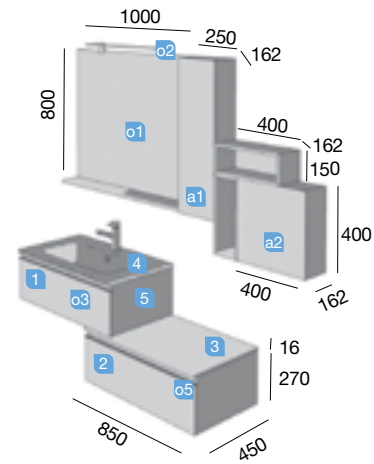

OPTIONS

COD.	DESCRIPTION	€
o1	16912 Mirror SENA 1000 horizontal vertical mirror 5 mm. 1000 x 800 mm	137
o2	20727 Light FARO 600 LED light gloss chrome (9,6 W.) IP44 multihook fastening. 600 x 98 x 36 mm	177
o3	23033 Drain pipe SMART with clicker valve	91
o4	22947 Handle SPIRIT 800 soft black (1 unit)	17
o5	23030 spacer carbon-TX for metallic drawer Carbon-TX. 150 x 342 x 66 mm	22
o6	23031 Light SENSOR LED (1 unit) LED light (0,72 W.) adhesive mounting, micro USB rechargeable IP 44. 190 x 30 x 22 mm	60