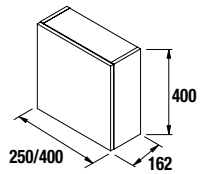

Serie ALLIANCE
Accessory units

Serie ALLIANCE
Modules

ALLIANCE MODULE 400 H/V 1 HOLLOW SHELF

Module with 1 hollow shelf / vertical

400	White - TX		Taupe - TX		Carbon - TX	
	cod.	€	cod.	€	cod.	€
	23226	40	23658	40	22900	40

ALLIANCE MODULS 400 1 DOOR

1 door Module, push opening system and Carbon-TX interior.
110° opening Hinges, right/left. With 1 glass shelf height adjustable

	Gloss white		Gloss grey		Gloss Taupe		Natural		Bay pine		Sbiancato		Alsacia	
	cod.	€	cod.	€	cod.	€	cod.	€	cod.	€	cod.	€	cod.	€
250	22902	145	22903	145	23213	145	22905	145	22904	145	23211	145	23212	145
400	22820	155	22821	155	23216	155	22823	155	22822	155	23214	155	23215	155

ALLIANCE MODULS 800 1 DOOR

2 doors tower push opening system and Carbon-TX interior.
110° opening Hinges, right/left. With 4 glass shelf height adjustable

	Gloss white		Gloss grey		Gloss Taupe		Natural		Bay pine		Sbiancato		Alsacia	
	cod.	€	cod.	€	cod.	€	cod.	€	cod.	€	cod.	€	cod.	€
250	22906	171	22907	171	23219	171	22909	171	22908	171	23217	171	23218	171
400	22824	181	22825	181	23222	181	22827	181	22826	181	23220	181	23221	181

ALLIANCE TOWER 1600 2 DOORS

2 doors tower push opening system and Carbon-TX interior. 110° opening Hinges, right/left. With 4 glass shelf height adjustable

	cod.	€
Gloss white	22828	345
Gloss grey	22829	345
Gloss Taupe	23224	345
Natural	22831	345
Bay pine	22830	345
Sbiancato	23223	345
Alsacia	23225	345

2 doors tower and Carbon-TX interior. 110° opening Hinges, right/left. With 4 glass shelf height adjustable
With the CRETA and RODAS handle is included.

	cod.	€
Gloss white	23227	385
Gloss grey	23228	385
Gloss Taupe	23229	385
Natural	23230	385
Bay pine	23231	385
Sbiancato	23232	385
Alsacia	23233	385

WALL HUNG STORAGE UNIT ALLIANCE 2 NICHEs

Wall hung storage unit with 2 niches.
Can be combined with series:
Fussion Line / Fussion Chrome / Spirit / Monterrey