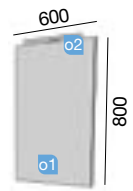

FUSSION LINE 600 alsacia
TECHNICAL DATA

COD.	DESCRIPTION	€
COMPOSITION OF VANITY 600		
1	23261 Vanity FUSSION LINE 600 alsacia 3 soft close drawers. 598 x 868 x 450 mm	370
2	20748 Basin TOSCANA 605 white mineral load without bottle trap or clicker waste 605 x 50 x 460 mm	215
TOTAL PRICE OF THE FULL SET		585

OPTIONS		
COD.	DESCRIPTION	€
o1	16908 Mirror SENA 600 horizontal vertical mirror 5 mm. 600 x 800 mm	117
o2	20362 Light FARO 450 LED light matt chrome (5 W.) IP44 multihook fastening. 450 x 98 x 36 mm	136
o3	22058 Spacers carbon-TX for lower drawer S45 600. 523 x 80 x 324 mm	64
o4	13663 Drain pipe clicker chrome brass	66

AUXILIARY		
COD.	DESCRIPTION	€
a1	23215 Module ALLIANCE 400 alsacia (1 unit) left / right 1 door push opening system 400 x 400 x 162 mm	155
a2	23226 Module ALLIANCE 400 white-TX (1 unit) horizontal vertical 1 hollow shelf 400 x 150 x 162 mm	40