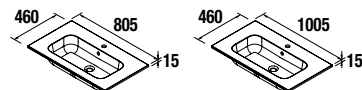

800/C		1000/C	
cod.	€	cod.	€
19099	306	19100	385