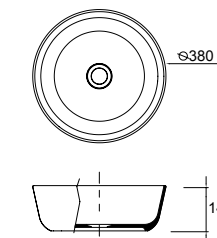

Countertop basin **EMOTION** white porcelain
without bottle trap or waste
480 x 130 x 370 mm
21744 | 205 €

Countertop basin **EXTRA-THIN DESIR** white porcelain
without bottle trap or waste
380 x 380 x 140 mm
21855 | 195 €