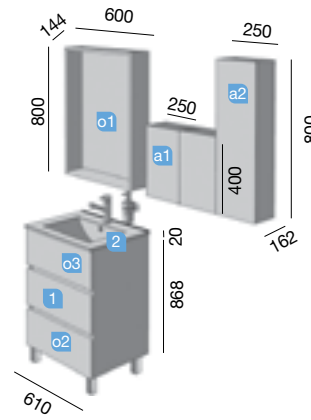

Depth 45

FUSSION LINE DOUBLE 1200
GLOSS WHITE

2 VANITIES 600

accessories
BERGEN

FUSSION LINE 600 gloss grey
TECHNICAL DATA

COD.	DESCRIPTION	€
COMPOSITION OF VANITY 600		
1	23259 Vanity FUSSION LINE 600 gloss grey 3 soft close drawers. 598 x 868 x 450 mm	398
2	14711 Basin IBERIA 610 white porcelain without bottle trap and clicker waste 610 x 20 x 460 mm	133
TOTAL PRICE OF THE FULL SET		531