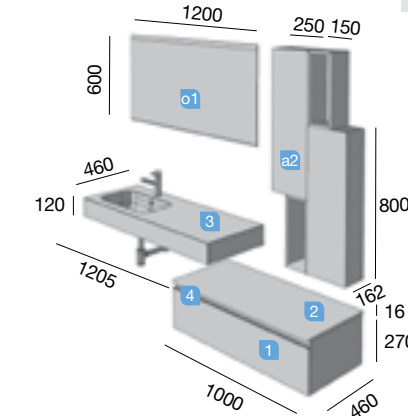

MODULAR SPiRiT 1000 BAY PINE

BASIN + STORAGE UNIT

OPTIONS		
COD.	DESCRIPTION	€
o1 21738	Mirror UP&DOWN 1200 horizontal with LED light (9,6 / 4,8 W) IP 44 1200 x 600 mm	413
o2 23033	Drain pipe SMART with clicker valve	91
o3 22953	Handle SPiRiT 1000 soft white (1 unit)	24
o4 23030	spacer carbon-TX (1 unit) for metallic drawer Carbon-TX. 150 x 342 x 66 mm	22
o5 23031	Light SENSOR LED (1 unit) LED light (0,72 W.) adhesive mounting, micro USB rechargeable IP 44. 190 x 30 x 22 mm	60

AUXILIARY		
COD.	DESCRIPTION	€
a1 22900	Module ALLIANCE 400 carbon-TX (1 unit) horizontal vertical 1 hollow shelf 400 x 150 x 162 mm	40
a2 22908	Module ALLIANCE 250 bay pine (1 unit) left / right 1 door push opening system 250 x 800 x 162 mm	171

COD.	DESCRIPTION	€
COMPOSITION SPiRiT 1000 BAY PINE		
1 22797	Wall-hung unit SPiRiT 1000 bay pine 1 metallic soft close drawer. 997 x 270 x 450 mm	289
2 22970	Top bay pine for top basin. 1000 x 16 x 460 mm	130
3 22684	Basin ESCOCIA 1205 right MineralMarmo without bottle trap or clicker waste 1205 x 128 x 460	736
4 22948	Handle SPiRiT 1000 soft black	24
TOTAL PRICE OF THE FULL SET		1179