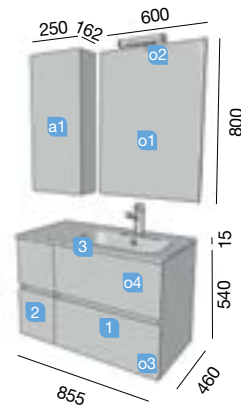

Depth 45

**FUSSION LINE Gloss taupe
1205/L**

VANITY 800+STORAGE UNIT 400

FUSSION LINE 855/L gloss grey
TECHNICAL DATA

STORAGE UNIT 250-VANITY 600

COD.	DESCRIPTION	€
COMPOSITION 855/L GLOSS GREY		
1 23312	Wall hung vanity FUSSION LINE 600 gloss grey 2 soft close drawers. 598 x 540 x 450 mm	300
2 23373	Wall-hung unit FUSSION LINE 250 gloss grey 2 soft close drawers. 250 x 540 x 450 mm	225
3 18685	Basin SOFIA 855 left MineralMarmo without bottle trap or clicker waste. 855 x 15 x 460	342
TOTAL PRICE OF THE FULL SET		867