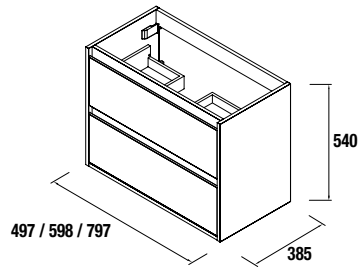

S40 Serie
Units with 2 wooden drawers

WALL HUNG VANITY UNIT S.40 2 DRAWERS

Wall hung vanity unit with 2 wooden drawers with extraction Plus, carbon textile interiors and soft close system. Handle with gloss anodised finish.