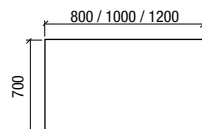

Mirror TOULOUSE 800
horizontal LED light (15 W) IP 44
800 x 700 mm

23402 | 349 €

Mirror TOULOUSE 1200
horizontal LED light (20 W) IP 44
1200 x 700 mm

23404 | 449 €

Mirror TOULOUSE 1000
horizontal LED light (20 W) IP 44
1000 x 700 mm

23403 | 399 €