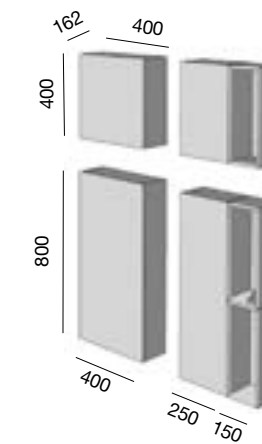

Depth 45
FUSSION CHROME 1200 DOUBLE
gloss taupe

COMPOSITION OF TWO VANITIES 600