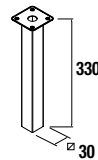

Set of 2 chrome feet

Set of 2 chrome plated feet height 330 30 x 30 x 330 mm