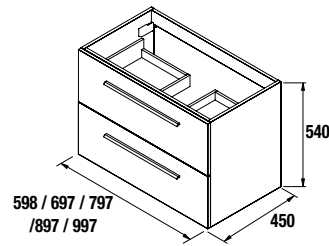

VANITY FUSSION CHROME 2 DRAWER

Wall hung vanity unit with 2 wooden drawers with Carbon-TX finish, with concealed extraction Plus runners