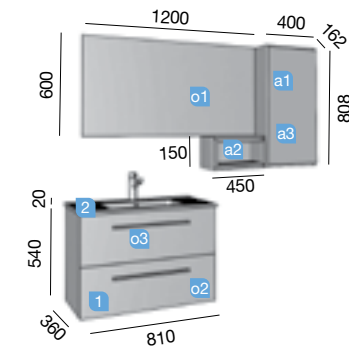

S35 WHITE 800

2 DRAWERS

COD.	DESCRIPTION	€
COMPOSITION VANITY 800		
1 21769	Wall hung vanity S35 800 white 2 soft close drawers. 797 x 540 x 346 mm	274
2 21685	Basin S35 810 superfine white porcelain without bottle trap or clicker waste 810 x 20 x 360 mm	174
TOTAL PRICE OF THE FULL SET		448

OPTIONS		
COD.	DESCRIPTION	€
o1 21738	Mirror UP&DOWN 1200 horizontal with LED light (9,6 / 4,8 W) IP 44 1200 x 600 mm	413
o2 22079	Spacers carbon-TX for lower drawer S35/S40 800. 724 x 80 x 274 mm	69
o3 13663	Drain pipe clicker chrome brass	66
AUXILIARY		
COD.	DESCRIPTION	€
a1 22824	Module ALLIANCE 400 gloss white left / right 1 door push opening system 400 x 800 x 162 mm	181
a2 23658	Module ALLIANCE 400 taupe-TX horizontal vertical 1 hollow shelf 400 x 150 x 162 mm	40