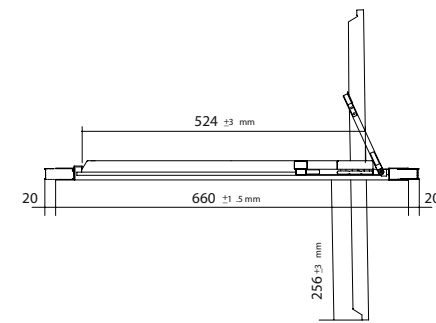

HABITAT SERIES frontal with fixed side panel

FRONTAL SHOWER SCREEN WITH FIXED SIDE PANEL

- Transparent tempered glass Standard EN- 12150 of 6 mm on door
- 20 mm expansion in each profile to wall
- Height 1950 mm
- Aluminium profile with silver gloss finish.
- Reversible.
- Special ergonomic ABS handle for easy opening
- Anti-limescale treatment included as standard on all models

FRONTAL SHOWER SCREEN					
					GLASS
MEASURE (A)	HEIGHT (H)	ACCESS (C)	FINISHING	COD.	€
660 - 700	1950	524	gloss silver	23413	500
760 - 800	1950	624	gloss silver	23414	525
860 - 900	1950	724	gloss silver	23415	550
960 - 1000	1950	824	gloss silver	23416	575

FIXED SIDE PANELS / for frontal shower screens				
				GLASS
MEASURE (A)	HEIGHT (H)	FINISHING	COD.	€
675 - 695	1950	gloss silver	23417	250
775 - 795	1950	gloss silver	23418	275