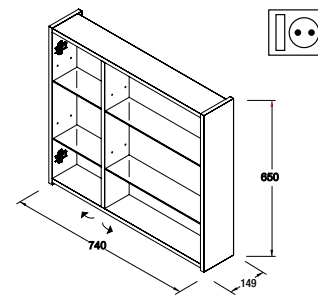

WITH SWITCH & PLUG