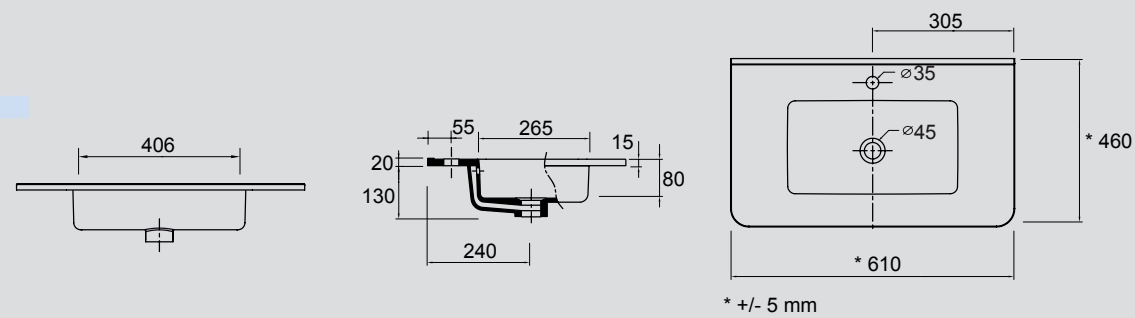

20743 | 288 €

Basin IBERIA 1210 left white porcelain
without bottle trap and clicker waste
1210 x 20 x 460 mm

20746 | 366 €

Basin ARADIA 610 white porcelain
without bottle trap or clicker waste
610 x 20 x 460 mm
16621 | 181 €