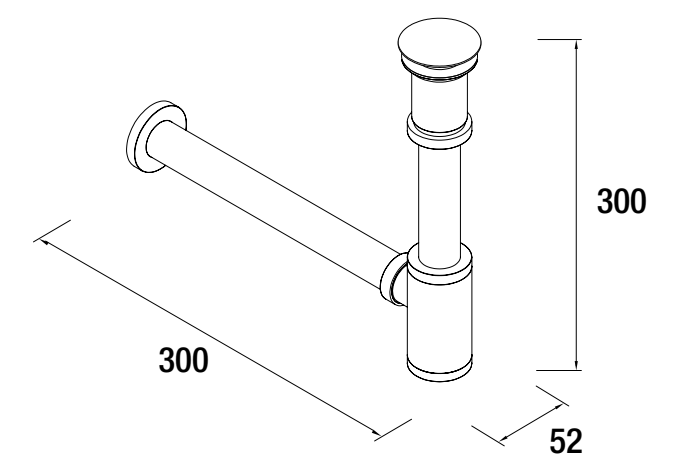

Drain pipe SMART
with open valve
23032 | 87 €