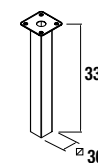

Set of 2 chrome feet

Set of 2 chrome plated feet height 330
30 x 30 x 330 mm