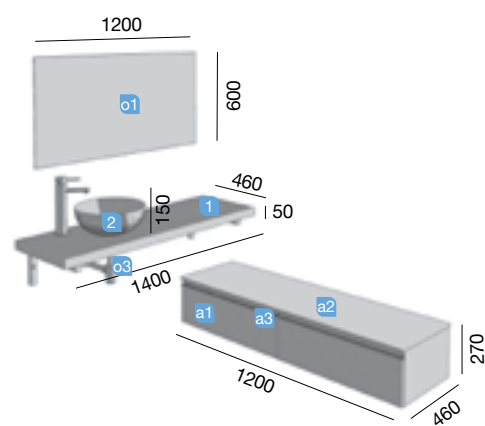

TOP SPIRIT AFRICAN OAK
TECHNICAL DATA

COD.	DESCRIPTION	€
TOP WITH TOP BASIN		
1 23021	Mechanized top african oak from 1001 to 1400 for top basin 1001 - 1400 x 50 x 460 mm	377
2 21854	Countertop basin EXTRA-THIN SEDUCTION white porcelain without bottle trap or waste. 390 x 390 x 150 mm	195
TOTAL PRICE OF THE FULL SET		572

OPTIONS		
COD.	DESCRIPTION	€
o1 20742	Mirror REFLEKO 1200 (1 unit) horizontal vertical LED light (17,28 W) IP 44 1200 x 600 mm	398
o2 17870	Support chrome brass (2 units) 30 x 200 x 440 mm	134
o3 23032	Drain pipe SMART with open valve	87

AUXILIARY		
COD.	DESCRIPTION	€
a1 22631	Wall-hung unit SPIRIT 800 gloss white (1 unit) 1 metallic soft close drawer. 797 x 270 x 450 mm	269
a2 22984	Top gloss white from 1401 to 1800 for top basin 1401 - 1800 x 16 x 460 mm	317
a3 22952	Handle SPIRIT 800 soft white (1 unit)	17
a4 22947	Handle SPIRIT 800 soft black (1 unit)	17
a5 23031	Light SENSOR LED (1 unit) LED light (0,72 W) adhesive mounting, micro USB rechargeable IP 44. 190 x 30 x 22 mm	60

Depth 45

TOP SPIRIT AFRICAN OAK

TOP WITH TOP BASIN