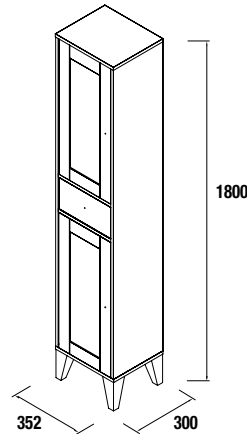

BOHEME Serie
Tall vanity unit with 2 doors and 1 wooden drawer

BOHEME TALL VANITY UNIT WITH 2 DOORS AND 1 WOODEN DRAWER

Pil2-door floorstanding tall vanity unit with left / right opening and soft close system and glass shelves. Wooden drawer with carbon textile interiors and soft close system. 3 Optional Handles.

	Vintage White		Matt Grey	
	cod.	€	cod.	€
	20574	330	20573	330

BOHEME Serie
Customised handles