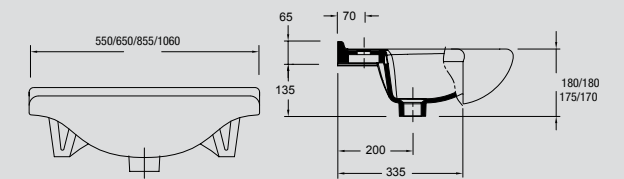

Basin ARADIA 810 white porcelain
without bottle trap or clicker waste
810 x 15 x 465
17751 | 247 €