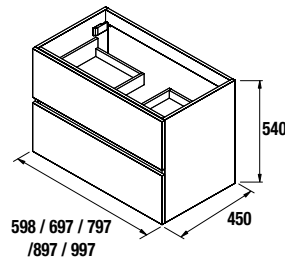

VANITY FUSSION LINE 2 DRAWER

Wall hung vanity unit with 2 wooden drawers with Carbon-TX finish, with concealed extraction Plus runners

	Gloss white		Gloss grey		Gloss taupe		Natural		Sbiancato		Alsacia	
	cod.	€	cod.	€	cod.	€	cod.	€	cod.	€	cod.	€
600	23311	264	23312	300	23316	300	23315	264	23313	264	23314	264
700	23317	277	23318	312	23322	312	23321	277	23319	277	23320	277
800	23323	292	23324	325	23328	325	23327	292	23325	292	23326	292
900	23329	312	23330	339	23334	339	23333	312	23331	312	23332	312
1000	23305	330	23306	370	23310	370	23309	330	23307	330	23308	330

VANITY FUSSION LINE 3 DRAWER

Floorstanding vanity unit with 3 wooden drawers with Carbon-TX finish, with extraction Plus concealed runners and 10 cm high chrome plated feet