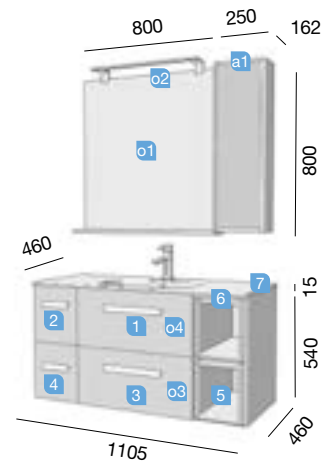

FUSSION CHROME 1105/C natural
TECHNICAL DATA

COD.	DESCRIPTION	€
COMPOSITION OF VANITY 1105/C		
1	23285 Wall hung vanity FUSSION CHROME 600 natural 2 soft close drawers. 598 x 540 x 450 mm	299
2	23364 Wall-hung unit FUSSION CHROME 250 natural 2 soft close drawers. 250 x 540 x 450 mm	211
3	19474 Handle PALMA 300 Anodized (2 units)	16
4	19473 Handle PALMA 150 Anodized (2 units)	12
5	23352 Wall-hung unit 250 natural 2 spaces. 250 x 540 x 434 mm	95
6	23344 Set of two decorative coloured cubes 250 carbon-TX for storage unit of 250. 217 x 244 x 428 mm	52
7	18687 Basin SOFIA 1105 MineralMarmo without bottle trap or clicker waste. 1105 x 15 x 460	439
TOTAL PRICE OF THE FULL SET		1124
OPTIONS		
COD.	DESCRIPTION	€
o1	16910 Mirror SENA 800 horizontal vertical mirror 5 mm. 800 x 800 mm	123
o2	20727 Light FARO 600 LED light gloss chrome (9,6 W.) IP44 multihook fastening. 600 x 98 x 36 mm	177
o3	22058 Spacers carbon-TX for lower drawer S45 600. 523 x 80 x 324 mm	64
o4	13663 Drain pipe clicker chrome brass	66
AUXILIARY		
COD.	DESCRIPTION	€
a1	22909 Module ALLIANCE 250 natural left / right 1 door push opening system 250 x 800 x 162 mm	171

**OPTIONS
HANDLE**
+ info pag. 76

Depth 45

FUSSION CHROME 1105/C natural

STORAGE UNIT 250+VANITY 600+STORAGE UNIT 250