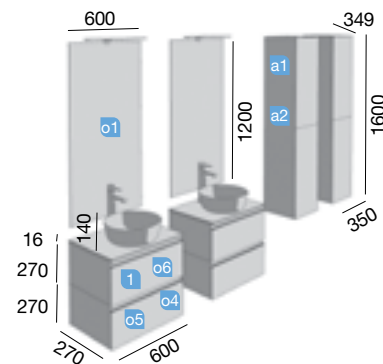

Gloss white (16 / 50 mm) Gloss grey (16 / 50 mm) Bay Pine (16 / 50 mm) Natural (16 / 50 mm) African oak (40 mm)

MODULAR SPIRIT 600 GLOSS WHITE
TECHNICAL DATA

COD.	DESCRIPTION	€
COMPOSITION VANITY OF 600		
1 22627	Wall hung vanity SPIRIT 600 gloss white (1 unit) 1 metallic soft close drawer. 598 x 270 x 450 mm	249
2 22786	Wall-hung unit SPIRIT 600 natural (1 unit) 1 metallic soft close drawer. 598 x 270 x 450 mm	249
3 22963	Mechanized top natural (1 unit) to 600 for top basin. 600 x 16 x 460 mm	94
4 21855	Countertop basin EXTRA-THIN DESIR white porcelain (1 unit) without bottle trap or waste. 380 x 380 x 140 mm	195
5 22951	Handle SPIRIT 600 soft white (2 units)	28
TOTAL PRICE OF THE FULL SET		815