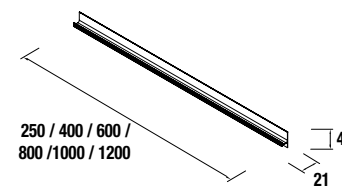

SPiRiT Serie
Customised handles

	Soft White		Soft Black	
	cod.	€	cod.	€
250	22954	9	22949	8
400	22955	12	22950	10
600	22951	14	22946	13
800	22952	17	22947	17
1000	22953	24	22948	24
1200	23900	32	23901	32

Vanities accesories

Drawers spacers

Spacers for metallic drawer carbon-TX
150 x 342 x 66 mm

Carbon - TX	
cod.	€
23030	22

LED sensor light

Auxiliary light with sensor and micro USB rechargeable battery. 188 x 20 x 30 mm

cod.	€
23031	60

Set of 2 chrome feet

Set of 2 chrome plated feet height 330
30 x 30 x 330 mm

cod.	€
23899	23