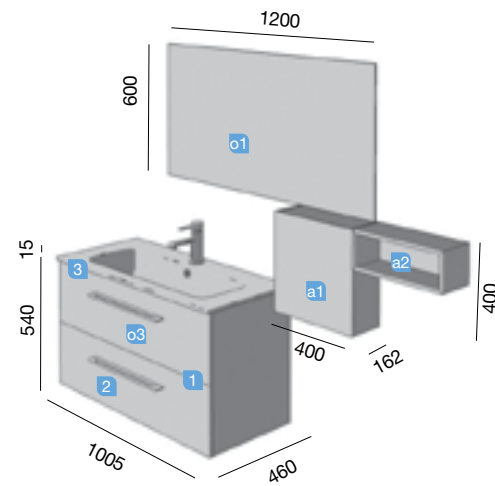

You can also have your ALLIANCE auxiliar with handle.

Depth 45

FUSSION CHROME 1000 alsacia

TWO SOFT CLOSE DRAWERS

FUSSION CHROME 1000 gloss grey
TECHNICAL DATA

COD.	DESCRIPTION	€
COMPOSITION OF VANITY 1000		
1	23276 Wall hung vanity FUSSION CHROME 1000 gloss grey 2 soft close drawers. 997 x 540 x 450 mm	398
2	19472 Handle DUPLO 450 Anodized (2 units)	70
3	19100 Basin SOFIA 1005 MineralMarmo without bottle trap or clicker waste. 1005 x 15 x 460	385
TOTAL PRICE OF THE FULL SET		853
OPTIONS		
COD.	DESCRIPTION	€
o1	20742 Mirror REFLEXO 1200 horizontal vertical LED light (17,28 W) IP 44 1200 x 600 mm	398
o2	22062 Spacers carbon-TX for lower drawer S45 1000. 924 x 80 x 324 mm	109
o3	13663 Drain pipe clicker chrome brass	66
AUXILIARY		
COD.	DESCRIPTION	€
a1	22821 Module ALLIANCE 400 gloss grey (1 unit) left / right 1 door push opening system 400 x 400 x 162 mm	155
a2	23226 Module ALLIANCE 400 white-TX horizontal vertical 1 hollow shelf 400 x 150 x 162 mm	40