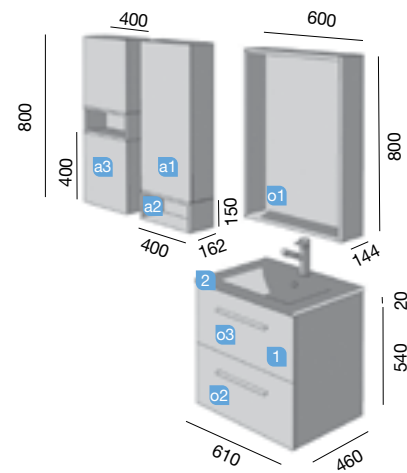

COD.	DESCRIPTION	€
COMPOSITION OF VANITY 600		
1 23283	Wall hung vanity FUSSION CHROME 600 sbiancato 2 soft close drawers. 598 x 540 x 450 mm	299
2 14711	Basin IBERIA 610 white porcelain without bottle trap and clicker waste 610 x 20 x 460 mm	133
TOTAL PRICE OF THE FULL SET		432
OPTIONS		
COD.	DESCRIPTION	€
o1 23205	Mirror PORTOBELLO 600 sbiancato frame LED light (2,7 W) and sensor 600 x 800 x 144 mm	241
o2 22058	Spacers carbon-TX for lower drawer S45 600. 523 x 80 x 324 mm	64
o3 13663	Drain pipe clicker chrome brass	66
AUXILIARY		
COD.	DESCRIPTION	€
a1 23220	Module ALLIANCE 400 sbiancato left / right 1 door push opening system 400 x 800 x 162 mm	181
a2 22900	Module ALLIANCE 400 carbon-TX (1 unit) horizontal vertical 1 hollow shelf 400 x 150 x 162 mm	40
a3 23214	Module ALLIANCE 400 sbiancato (1 unit) left / right 1 door push opening system 400 x 400 x 162 mm	155