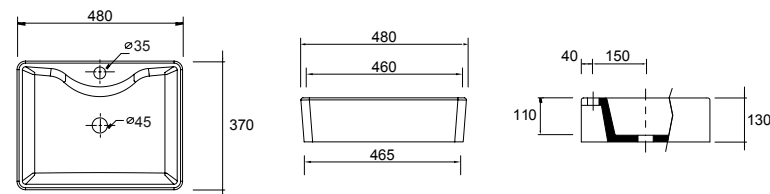

Countertop basin **EMOTION** white porcelain
without bottle trap or waste
480 x 130 x 370 mm
21744 | 205 €

Countertop basin **EXTRA-THIN DESIR** white porcelain
without bottle trap or waste
380 x 380 x 140 mm
21855 | 195 €