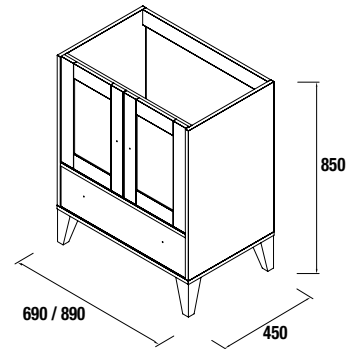

BOHEME Serie
Units with 2 doors and 1 wooden drawer