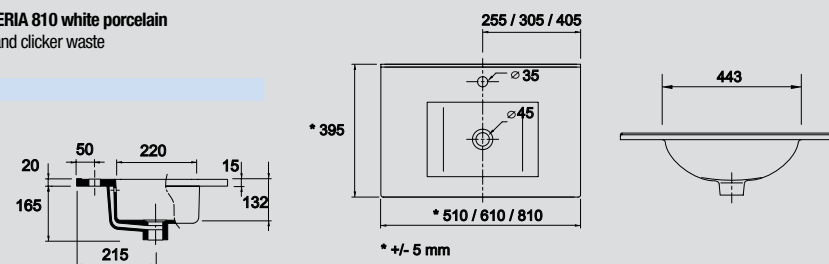

Basin S35 610 superfine white porcelain
without bottle trap or clicker waste
610 x 20 x 360 mm

21684 | 153 €

Basin S35 810 superfine white porcelain
without bottle trap or clicker waste
810 x 20 x 360 mm

21685 | 174 €