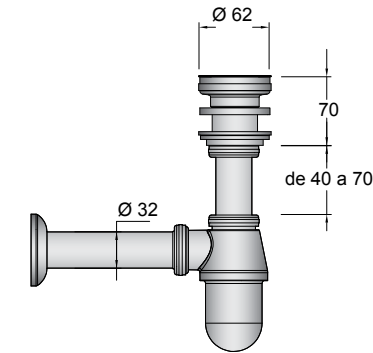

Drain pipe chrome brass
9699 | 42 €