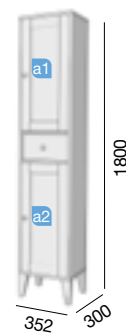

OPTIONS		
COD.	DESCRIPTION	€
o1	20575 Mirror BOHEME 700 horizontal vertical with matt grey wooden frame 700 x 900 mm	94
o2	13663 Drain pipe clicker chrome brass	66
o3	20797 Handle BOHEME antique silver Set of 3 units for tall vanity	9
o4	20800 Handle BOHEME antique silver Set of 4 units for vanity	12
o5	20798 Handle BOHEME dark copper Set of 3 units for tall vanity	9
o6	20801 Handle BOHEME dark copper Set of 4 units for vanity	12

AUXILIARY		
COD.	DESCRIPTION	€
a1	20573 Tall vanity BOHEME matt grey left / right 2 soft close doors and 1 soft close drawer 352 x 1800 x 300 mm	330
a2	20799 Handle BOHEME white porcelain Set of 3 units for tall vanity	9

COD.	DESCRIPTION	€
AFFORDABLE OPTION BOHEME 700		
1	20576 Vanity BOHEME 700 matt grey 2 soft close doors and 1 drawer 690 x 450 x 850 mm	314
2	16191 Basin IBERIA 710 white porcelain without bottle trap and clicker waste 710 x 20 x 460 mm	143
TOTAL PRICE OF THE FULL SET		457

COD.	DESCRIPTION	€
AFFORDABLE OPTION BOHEME 900		
1	20579 Vanity BOHEME 900 matt grey 2 soft close doors and 1 drawer 890 x 450 x 850 mm	346
2	19358 Basin IBERIA 910 white porcelain without bottle trap and clicker waste 910 x 20 x 460 mm	166
TOTAL PRICE OF THE FULL SET		512