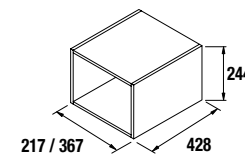

DECORATIVE CUBE FOR ALLIANCE STORAGE UNIT WITH 2 NICHES

Set of 2 decorative cubes for Alliance storage units with width of 250 and 400 mm. Supplied in kit format.

	White		Taupe		Carbon-TX	
	cod.	€	cod.	€	cod.	€
250	23342	52	23346	52	23344	52
400	21976	63	23347	63	23345	63