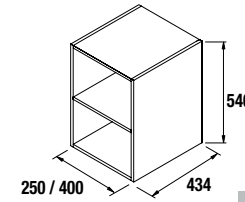

Serie FUSSION CHROME
250 / 400 storage units with niches
and decorative cubes.

WALL HUNG STORAGE UNIT ALLIANCE 2 NICHES

Wall hung storage unit with 2 niches.

	Gloss white		Gloss grey		Gloss taupe		Natural		Sbiancato		Alsacia	
	cod.	€	cod.	€	cod.	€	cod.	€	cod.	€	cod.	€
250	23348	95	23349	95	23353	95	23352	95	23350	95	23351	95
400	23657	106	23355	106	23359	106	23358	106	23356	106	23357	106

DECORATIVE CUBE FOR ALLIANCE STORAGE UNIT WITH 2 NICHES

Set of 2 decorative cubes for Alliance storage units with width of 250 and 400 mm. Supplied in kit format.