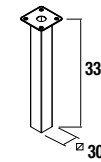

Set of 2 chrome feet

Set of 2 chrome plated feet height 330
30 x 30 x 330 mm