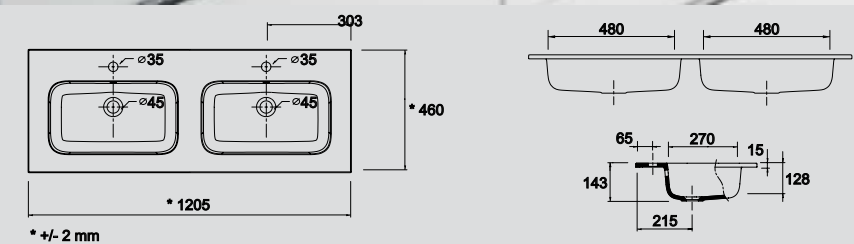

MINERAL LOAD

DEPTH 45

17892 | 271 €

MINERALMARMO®

DEPTH 50

21073 | 439 €

19099 | 306 €

Basin SOFIA 1005 MineralMarmo
without bottle trap or clicker waste
1005 x 15 x 460

19100 | 385 €

Basin SOFIA 1105 MineralMarmo
without bottle trap or clicker waste
1105 x 15 x 460

18687 | 439 €

18691 | 473 €