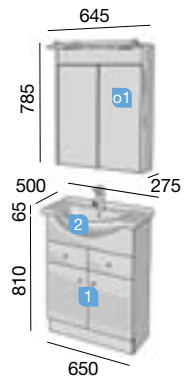

Integrated Basins

PRAGA/NILO 650

INTEGRAL BASIN 2 DOORS AND 2 DRAWERS

COD.	DESCRIPTION	€
COMPOSITION VANITY 650		
1 17755	Vanity PRAGA NILO 650 white 2 doors and 2 drawers. 620 x 810 x 331 mm	237
2 17732	Basin NILO 650 white porcelain without bottle trap or clicker waste. 650 x 65 x 500	181
TOTAL PRICE OF THE FULL SET		418

OPTIONS		
COD.	DESCRIPTION	€
o1 19501	Cabinet COMBI 630 white 2 lights w switch & plug, without bulbs 645 x 785 x 275 mm	236
o2 9699	Drain pipe clicker chrome brass	42