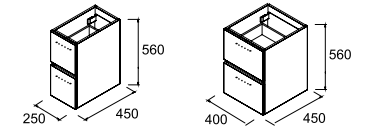

2 or 3 drawers?

- 600
- 700
- 800
- 900
- 1000

MODULARES

CONFIGURE YOUR MODULAR SYSTEM AND ADD TO YOUR 2-DRAWERS VANITY A 2-DRAWERS LOW VANITY WITH WIDTH OF 250 & 400 MM

Need more space?

DEPTH 45 600 / 700 / 800 / 900 / 1000 / 1200 Modular System