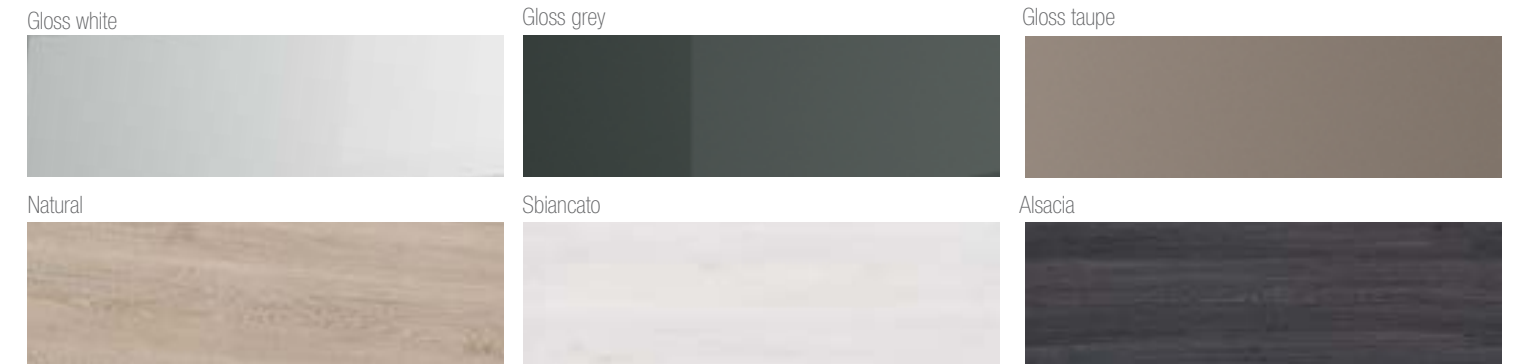

2

Fussion Chrome

With chromed finished handle: choose between 4 options

2 or 3 drawers?

- 600
- 700
- 800
- 900
- 1000