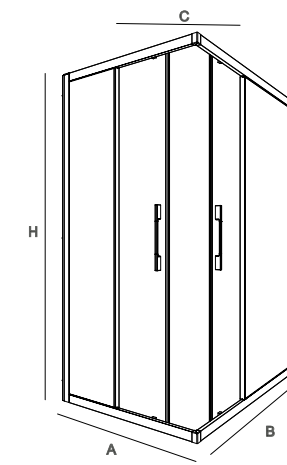

CLEAR SERIES Corner shower screen

RECTANGULAR CORNER SHOWER ENCLOSURE WITH TWO DOORS AND TWO FIXED SECTIONS

- Transparent tempered glass Standard EN- 12150 of 6 mm on door and fixed section.
- Expansion 25 mm.
- For Maxi screen print option 30% increase in price with ROAD screen print.
- Aluminium profile with silver gloss finish and chrome handles.
- Reversible.
- Upper bearing adjustable tandem and lower tandem with spring.

CORNER SHOWER