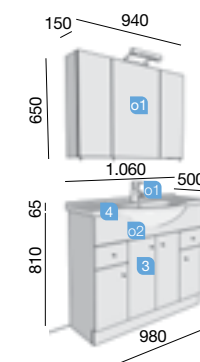

PRAGA/NILO 1050

INTEGRAL BASIN 4 DOORS AND 2 DRAWERS

OPTIONS		
COD.	DESCRIPTION	€
o1 17998	Cabinet GRAZ 940 white 3 soft close double mirror doors with switch and plug. 940 x 650 x 150 mm	614
o2 9699	Drain pipe clicker chrome brass	42

COD.	DESCRIPTION	€
COMPOSITION VANITY 1050		
1 17758	Vanity PRAGA NILO 1050 white 4 doors and 2 drawers. 1010 x 810 x 331 mm	310
2 17735	Basin NILO 1050 white porcelain without bottle trap or clicker waste. 1060 x 65 x 500	271
TOTAL PRICE OF THE FULL SET		581