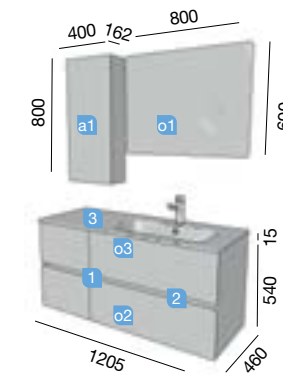

COD.	DESCRIPTION	€
COMPOSITION 1205/L GLOSS GREY		
1 23324	Wall hung vanity FUSSION LINE 800 gloss grey 2 soft close drawers. 797 x 540 x 450 mm	325
2 23379	Wall-hung unit FUSSION LINE 400 gloss grey 2 soft close drawers. 400 x 540 x 450 mm	238
3 18683	Basin SOFIA 1205 left MineralMarmo without bottle trap or clicker waste. 1205 x 15 x 460	452
TOTAL PRICE OF THE FULL SET		1015