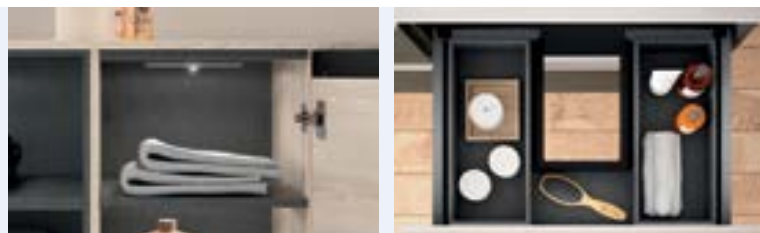

1205/R (800+400)		1205/L (400+800)		1205 Double (600+600)	
cod.	€	cod.	€	cod.	€
18684	452	18683	452	18691	473

Depth 45 600 / 800 / 1000

Spirit

New and exclusive interior design
carbon-TX

TOTAL EXTRACTION

VANITY'S ACCESSORIES