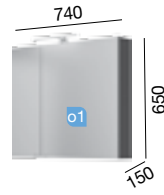

OPTIONS		
COD.	DESCRIPTION	€
o1	17979 Cabinet GRAZ 740 matt grey 2 soft close double mirror doors with switch and plug. 740 x 650 x 150 mm	491
o2	22060 Spacers carbon-TX for lower drawer S45 800. 724 x 80 x 324 mm	74
o3	13663 Drain pipe clicker chrome brass	66