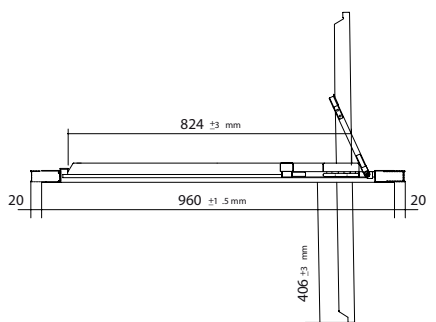

HABITAT SERIES frontal with fixed side panel

FRONTAL SHOWER SCREEN WITH FIXED SIDE PANEL

- Transparent tempered glass Standard EN- 12150 of 6 mm on door
- 20 mm expansion in each profile to wall
- Height 1950 mm
- Aluminium profile with silver gloss finish.
- Reversible.
- Special ergonomic ABS handle for easy opening
- Anti-limescale treatment included as standard on all models

FRONTAL SHOWER SCREEN					
					GLASS
MEASURE (A)	HEIGHT (H)	ACCESS (C)	FINISHING	COD.	€
660 - 700	1950	524	gloss silver	23413	500
760 - 800	1950	624	gloss silver	23414	525
860 - 900	1950	724	gloss silver	23415	550
960 - 1000	1950	824	gloss silver	23416	575

FIXED SIDE PANELS / for frontal shower screens				
				GLASS
MEASURE (A)	HEIGHT (H)	FINISHING	COD.	€
675 - 695	1950	gloss silver	23417	250
775 - 795	1950	gloss silver	23418	275