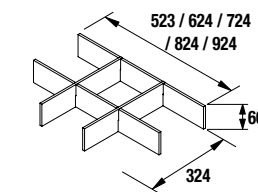

Drawer interior organiser

Organiser cube for Carbon-TX metal drawer 150 x 324 x 66 mm

	Carbon-TX	
	cod.	€
600	22058	64
700	22059	69
800	22060	74
900	22061	79
1000	22062	109

Set of 2 chrome feet

Set of 2 chrome plated feet height 330 30 x 30 x 330 mm

cod.	€
23899	23