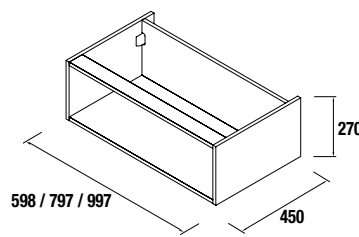

SPiRiT Serie
1 Hollow Shelf, 1 Metallic Drawer
and 2 Metallic Drawers

SPiRiT Serie
Module 250/400
with 1 door for SPiRiT modulars

WALL-HUNG UNIT SPiRiT 1 HOLLOW SHELF

Hollow shelf wall-hung unit with carbon-TX finish

Carbon - TX		
	cod.	€
600	22811	159
800	22815	179
1000	22819	199

WALL-HUNG SPiRiT 1 DRAWER WITH PIPE CUTOUT

Wall-hung unit with 1 metallic drawer, full extension with pipe cutout, Carbon-TX finish and soft-closing. Gloss anodized handle comes standard, soft matt black and soft matt white are optional.