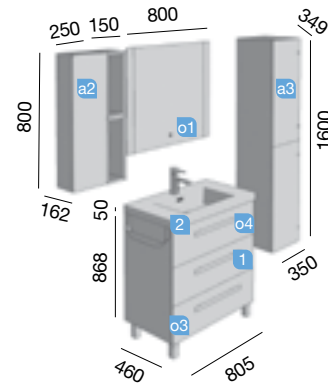

FUSSION CHROME 800 gloss grey TECHNICAL DATA

COD.	DESCRIPTION	€
COMPOSITION OF VANITY 800		
1	23247 Vanity FUSSION CHROME 800 gloss grey 3 soft close drawers. 797 x 868 x 450 mm	450
2	20750 Basin TOSCANA 805 white mineral load without bottle trap or clicker waste 805 x 50 x 460 mm	237
TOTAL PRICE OF THE FULL SET		687