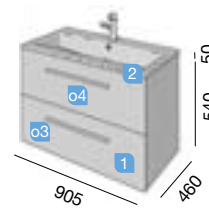

FUSSION CHROME 900 gloss taupe
TECHNICAL DATA

COD.	DESCRIPTION	€
COMPOSITION OF VANITY 900		
1 23304	Wall hung vanity FUSSION CHROME 900 Gloss taupe 2 soft close drawers. 897 x 540 x 450 mm	365
2 20751	Basin TOSCANA 905 white mineral load without bottle trap or clicker waste 905 x 50 x 460 mm	243
TOTAL PRICE OF THE FULL SET		608

OPTIONS		
COD.	DESCRIPTION	€
o1 16911	Mirror SENA 900 horizontal vertical mirror 5 mm. 900 x 800 mm	126
o2 21741	Light NAYRA 493 LED light matt white (8 W.) IP44 multihook fastening 493 x 155 x 7 mm	152
o3 22061	Spacers carbon-TX for lower drawer S45 900. 824 x 80 x 324 mm	79
o4 13663	Drain pipe clicker chrome brass	66
AUXILIARY		
COD.	DESCRIPTION	€
a1 23222	Module ALLIANCE 400 Gloss taupe left / right 1 door push opening system 400 x 800 x 162 mm	181
a2 23224	Wall hung vanity ALLIANCE Gloss taupe left / right 2 doors push opening system 350 x 1600 x 349 mm	345

Gloss white €	Gloss grey €	Gloss taupe €	Natural €	Sbiancato €	Alsacia €
23299 Vanity 900 339	23300 Vanity 900 365	23304 Vanity 900 365	23303 Vanity 900 339	23301 Vanity 900 339	23302 Vanity 900 339