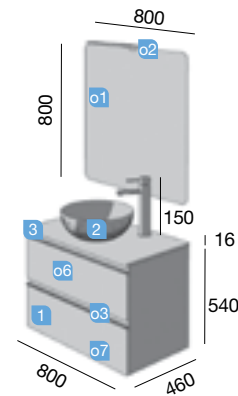

SPIRIT 800 BAY PINE TECHNICAL DATA

TWO SOFT CLOSE DRAWERS

COD.	DESCRIPTION	€
COMPOSITION OF VANITY OF 800		
1 22803	Wall hung vanity SPIRIT 800 bay pine 2 metallic soft close drawers. 797 x 540 x 450 mm	499
2 21854	Countertop basin EXTRA-THIN SEDUCTION white porcelain without bottle trap or waste. 390 x 390 x 150 mm	195
3 22966	Top bay pine Top basin. 800 x 16 x 460 mm	121
TOTAL PRICE OF THE FULL SET		815