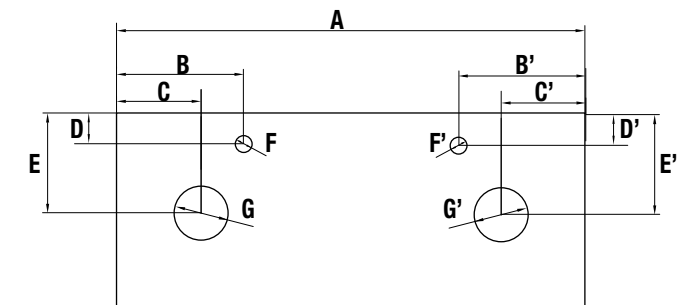

IMPORTANT: all measures in mm must be included
The company will not be held responsible for the wrong measures received on the custom and mechanized tops;
no returns for this cause will be accepted.