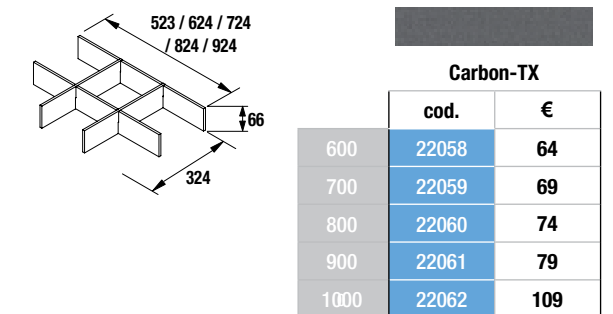

Set of 2 chrome feet

Set of 2 chrome plated feet height 330 30 x 30 x 330 mm

Combination with Basins

Combination with Basins

Iberia (white porcelain)

600/C		700/C		800/C		900/C		1000/C	
cod.	€	cod.	€	cod.	€	cod.	€	cod.	€
14711	133	16191	143	14712	155	19358	166	14713	177