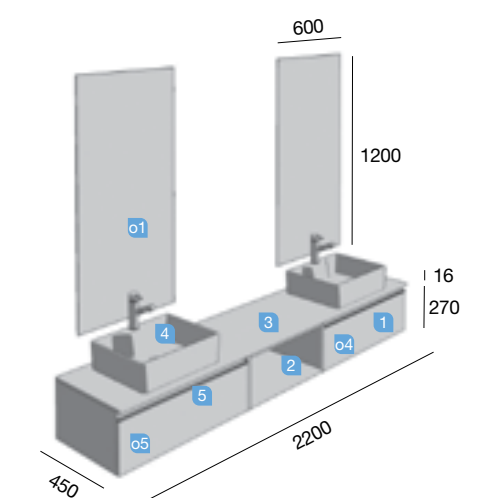

**MODULAR SPIRIT 2200
GLOSS WHITE**

TWO VANITIES 800 + STORAGE UNIT 600

COD.	DESCRIPTION	€
COMPOSITION 2200 GLOSS WHITE		
1	22628 Wall hung vanity SPIRIT 800 gloss white (2 units) 1 metallic soft close drawer. 797 x 270 x 450 mm	538
2	22811 Wall-hung unit SPIRIT 600 carbon-TX 1 hollow shelf. 598 x 270 x 450 mm	159
3	23126 Top gloss white from 2001 to 2400 for top basin 2001 - 2400 x 16 x 460 mm	389
4	21744 Countertop basin EMOTION white porcelain (2 units) without bottle trap or waste. 480 x 130 x 370 mm	410
5	22952 Handle SPIRIT 800 soft white (2 units)	34
TOTAL PRICE OF THE FULL SET		1530

OPTIONS		
COD.	DESCRIPTION	€
o1	20742 Mirror REFLEXO 1200 (1 unit) horizontal vertical LED light (17,28 W) IP 44 1200 x 600 mm	398
o2	23031 Light SENSOR LED (1 unit) LED light (0,72 W) adhesive mounting, micro USB rechargeable IP 44. 190 x 30 x 22 mm	60
o3	22947 Handle SPIRIT 800 soft black (1 unit)	17
o4	23030 spacer carbon-TX (1 unit) for metallic drawer Carbon-TX. 150 x 342 x 66 mm	22
o5	23032 Drain pipe SMART with open valve	87