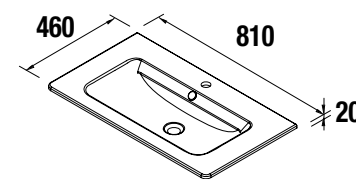

800	
cod.	€
17751	247

Depth 50 700 / 900 / 1200

Starlight

Natural wood finishes to fill your bathroom with feeling.

Large capacity design to enjoy your bathroom to the maximum. Top quality metal drawers with complete extraction runners to make the most of your space.