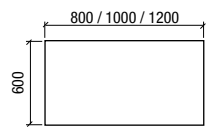

5 mm GLASS MIRROR WITH LED LIGHT