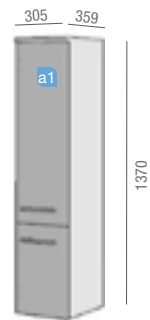

STARLIGHT WALNUT 700/900/1200
TECHNICAL DATA

COD.	DESCRIPTION	€
COMPOSITION WITH VANITY OF 700		
1 20737	Basin STARLIGHT 700 white mineral load without bottle trap or clicker waste 700 x 100 x 500 mm	402
2 21287	Wall hung vanity STARLIGHT 700 walnut 2 soft close drawers. 690 x 453 x 496 mm	798
TOTAL PRICE OF THE FULL SET		1200

COD.	DESCRIPTION	€
COMPOSITION WITH VANITY OF 900		
1 20738	Basin STARLIGHT 900 white mineral load without bottle trap or clicker waste 900 x 100 x 500 mm	476
2 21290	Wall hung vanity STARLIGHT 900 walnut 2 soft close drawers. 890 x 453 x 496 mm	881
TOTAL PRICE OF THE FULL SET		1357

COD.	DESCRIPTION	€
COMPOSITION WITH VANITY OF 1200		
1 20739	Basin STARLIGHT 1200 white mineral load without bottle trap or clicker waste 1200 x 100 x 500 mm	604
2 21293	Wall hung vanity STARLIGHT 1200 walnut 2 soft close drawers. 1190 x 453 x 496 mm	923
TOTAL PRICE OF THE FULL SET		1527

OPTIONS		
COD.	DESCRIPTION	€
o1 21118	Cabinet STARLIGHT 600 walnut 2 soft close double mirror doors with switch and plug. 600 x 675 x 136 mm	629
o2 21119	Cabinet STARLIGHT 900 walnut 3 soft close double mirror doors with switch and plug. 900 x 675 x 136 mm	839
o3 21120	Cabinet STARLIGHT 1200 walnut 3 soft close double mirror doors with switch and plug. 1200 x 675 x 136 mm	945
o4 13663	Drain pipe clicker chrome brass	66

AUXILIARY		
COD.	DESCRIPTION	€
a1 21302	Wall hung vanity STARLIGHT walnut left 2 soft close doors. 305 x 1370 x 359 mm	293

Depth 50

STARLIGHT WALNUT
700/900/1200

2 SOFT CLOSE DRAWERS