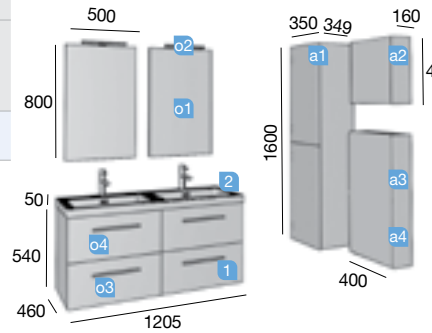

FUSSION CHROME 1200 sbiancato
TECHNICAL DATA

COMPOSITION OF TWO VANITIES 600

COD.	DESCRIPTION	€
COMPOSITION OF TWO VANITIES 600		
1 23283	Wall hung vanity FUSSION CHROME 600 sbiancato (2 units) 2 soft close drawers. 598 x 540 x 450 mm	598
2 20753	Basin TOSCANA 1205 double white mineral load without bottle trap or clicker waste 1205 x 50 x 460 mm	378
TOTAL PRICE OF THE FULL SET		976