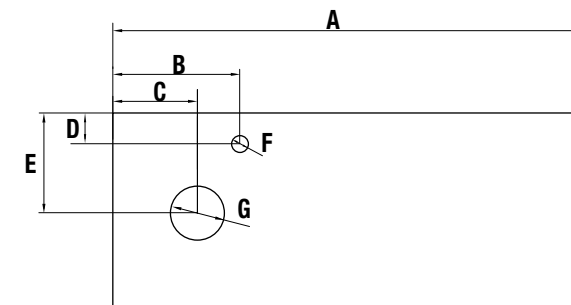

IMPORTANT: all measures in mm must be included
The company will not be held responsible for the wrong measures received on the custom and mechanized tops;
no returns for this cause will be accepted.