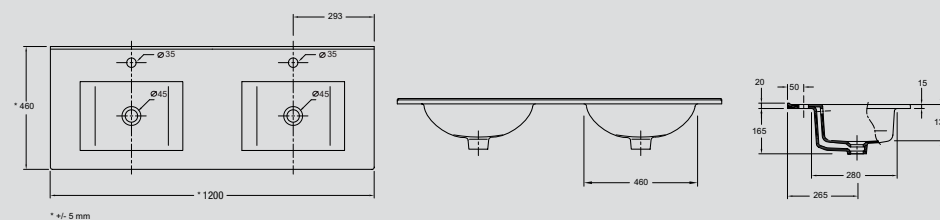

Basin IBERIA 855 right white porcelain
without bottle trap and clicker waste
855 x 20 x 460 mm

21090 | 233 €

Basin IBERIA 1055 right white porcelain
without bottle trap and clicker waste
1055 x 20 x 460 mm

21092 | 310 €

Basin IBERIA 1005 right white porcelain
without bottle trap and clicker waste
1005 x 20 x 460 mm

20744 | 288 €

Basin IBERIA 1210 right white porcelain
without bottle trap and clicker waste
1210 x 20 x 460 mm

20747 | 366 €