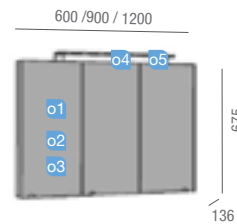

COD.	DESCRIPTION	€
COMPOSITION WITH VANITY OF 900		
1 20738	Basin STARLIGHT 900 white mineral load without bottle trap or clicker waste 900 x 100 x 500 mm	476
2 21289	Wall hung vanity STARLIGHT 900 wenge mali 2 soft close drawers. 890 x 453 x 496 mm	881
TOTAL PRICE OF THE FULL SET		1357

COD.	DESCRIPTION	€
COMPOSITION WITH VANITY OF 1200		
1 20739	Basin STARLIGHT 1200 white mineral load without bottle trap or clicker waste 1200 x 100 x 500 mm	604
2 21292	Wall hung vanity STARLIGHT 1200 wenge mali 2 soft close drawers. 1190 x 453 x 496 mm	923
TOTAL PRICE OF THE FULL SET		1527

OPTIONS		
COD.	DESCRIPTION	€
o1 21114	Cabinet STARLIGHT 600 wenge mali 2 soft close double mirror doors with switch and plug. 600 x 675 x 136 mm	629
o2 21115	Cabinet STARLIGHT 900 wenge mali 3 soft close double mirror doors with switch and plug. 900 x 675 x 136 mm	839
o3 21116	Cabinet STARLIGHT 1200 wenge mali 3 soft close double mirror doors with switch and plug. 1200 x 675 x 136 mm	945
o4 20362	Light FARO 450 LED light matt chrome (5 W.) IP44 multihook fastening. 450 x 98 x 36 mm	136
o5 20727	Light FARO 600 LED light gloss chrome (9,6 W.) IP44 multihook fastening. 600 x 98 x 36 mm	177
o6 13663	Drain pipe clicker chrome brass	66

AUXILIARY		
COD.	DESCRIPTION	€
a1 21304	Wall hung vanity STARLIGHT wenge mali right 2 soft close doors. 305 x 1370 x 359 mm	293
a2 21301	Wall hung vanity STARLIGHT wenge mali left 2 soft close doors. 305 x 1370 x 359 mm	293

Depth 50

STARLIGHT WENGE MALI
700/900/1200

2 SOFT CLOSE DRAWERS