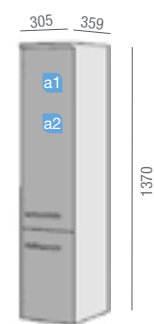

COD.	DESCRIPTION	€

COMPOSITION WITH VANITY OF 700

1	21110	Wall hung vanity STARLIGHT 700 Bardolino oak 2 soft close drawers. 690 x 453 x 496 mm	798
2	20737	Basin STARLIGHT 700 white mineral load without bottle trap or clicker waste 700 x 100 x 500 mm	402
TOTAL PRICE OF THE FULL SET			1200

COD.	DESCRIPTION	€

COMPOSITION WITH VANITY OF 1200

1	21112	Wall hung vanity STARLIGHT 1200 Bardolino oak 2 soft close drawers. 1190 x 453 x 496 mm	923
2	20739	Basin STARLIGHT 1200 white mineral load without bottle trap or clicker waste 1200 x 100 x 500 mm	604
TOTAL PRICE OF THE FULL SET			1527

OPTIONS

COD.	DESCRIPTION	€	
o1	21130	Cabinet STARLIGHT 600 Bardolino oak 2 soft close double mirror doors with switch and plug. 600 x 675 x 136 mm	629
o2	21131	Cabinet STARLIGHT 900 Bardolino oak 3 soft close double mirror doors with switch and plug. 900 x 675 x 136 mm	839
o3	21132	Cabinet STARLIGHT 1200 Bardolino oak 3 soft close double mirror doors with switch and plug. 1200 x 675 x 136 mm	945
o4	20362	Light FARO 450 LED light matt chrome (5 W.) IP44 multihook fastening. 450 x 98 x 36 mm	136
o5	20727	Light FARO 600 LED light gloss chrome (9,6 W.) IP44 multihook fastening. 600 x 98 x 36 mm	177
o6	13663	Drain pipe clicker chrome brass	66

AUXILIARY

COD.	DESCRIPTION	€	
a1	21147	Wall hung vanity STARLIGHT Bardolino oak left 2 soft close doors. 305 x 1370 x 359 mm	293
a2	21146	Wall hung vanity STARLIGHT Bardolino oak right 2 soft close doors. 305 x 1370 x 359 mm	293

Depth 50

STARLIGHT OAK 700/900/1200

2 SOFT CLOSE DRAWERS