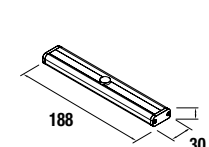

Vanities accesories

LED sensor light
Auxiliary light with sensor and micro USB rechargeable battery. 188 x 20 x 30 mm

cod.	€
23031	60