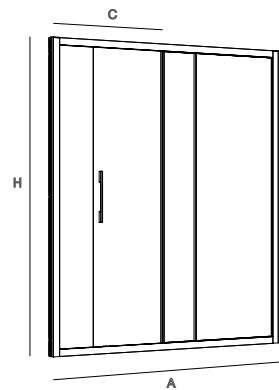

CLEAR SERIES Shower front

SHOWER FRONT ENCLOSURE WITH ONE DOOR AND ONE FIXED SECTION

- Transparent tempered glass Standard EN- 12150 of 6 mm on door and fixed section.
- Expansion 25 mm.
- Fixed glass side optional.
- For Maxi screen print option 30% increase in price with ROAD screen print.
- Aluminium profile with silver gloss finish and chrome handles.
- Reversible.
- Upper bearing adjustable tandem and lower tandem with spring.