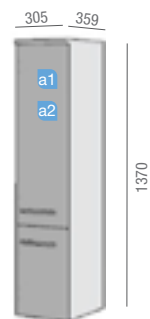

COD.	DESCRIPTION	€
COMPOSITION WITH VANITY OF 900		
1 20738	Basin STARLIGHT 900 white mineral load without bottle trap or clicker waste 900 x 100 x 500 mm	476
2 21289	Wall hung vanity STARLIGHT 900 wenge mali 2 soft close drawers. 890 x 453 x 496 mm	881
TOTAL PRICE OF THE FULL SET		1357

COD.	DESCRIPTION	€
COMPOSITION WITH VANITY OF 1200		
1 20739	Basin STARLIGHT 1200 white mineral load without bottle trap or clicker waste 1200 x 100 x 500 mm	604
2 21292	Wall hung vanity STARLIGHT 1200 wenge mali 2 soft close drawers. 1190 x 453 x 496 mm	923
TOTAL PRICE OF THE FULL SET		1527

OPTIONS		
COD.	DESCRIPTION	€
o1 21114	Cabinet STARLIGHT 600 wenge mali 2 soft close double mirror doors with switch and plug. 600 x 675 x 136 mm	629
o2 21115	Cabinet STARLIGHT 900 wenge mali 3 soft close double mirror doors with switch and plug. 900 x 675 x 136 mm	839
o3 21116	Cabinet STARLIGHT 1200 wenge mali 3 soft close double mirror doors with switch and plug. 1200 x 675 x 136 mm	945
o4 20362	Light FARO 450 LED light matt chrome (5 W.) IP44 multihook fastening. 450 x 98 x 36 mm	136
o5 20727	Light FARO 600 LED light gloss chrome (9,6 W.) IP44 multihook fastening. 600 x 98 x 36 mm	177
o6 13663	Drain pipe clicker chrome brass	66

AUXILIARY		
COD.	DESCRIPTION	€
a1 21304	Wall hung vanity STARLIGHT wenge mali right 2 soft close doors. 305 x 1370 x 359 mm	293
a2 21301	Wall hung vanity STARLIGHT wenge mali left 2 soft close doors. 305 x 1370 x 359 mm	293

Depth 50

STARLIGHT WENGE MALI
700/900/1200

2 SOFT CLOSE DRAWERS