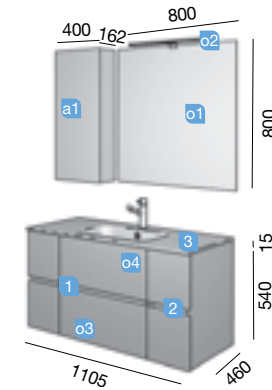

FUSSION LINE 1105/C sbiancato

STORAGE UNIT 250+VANITY 600
+STORAGE UNIT 250

COD.	DESCRIPTION	€
COMPOSITION 1105/C SBIANCATO		
1	23313 Wall hung vanity FUSSION LINE 600 sbiancato 2 soft close drawers. 598 x 540 x 450 mm	264
2	23374 Wall-hung unit FUSSION LINE 250 sbiancato (2 units) 2 soft close drawers. 250 x 540 x 450 mm	396
3	18687 Basin SOFIA 1105 MineralMarmo without bottle trap or clicker waste. 1105 x 15 x 460	439
TOTAL PRICE OF THE FULL SET		1099

OPTIONS		
COD.	DESCRIPTION	€
o1	16910 Mirror SENA 800 horizontal vertical mirror 5 mm. 800 x 800 mm	123
o2	15708 Light MINERVA 500 LED light (6 W.) IP 44 multihook fastening 494 x 27 x 110 mm	236
o3	22058 Spacers carbon-TX for lower drawer S45 600. 523 x 80 x 324 mm	64
o4	13663 Drain pipe clicker chrome brass	66
AUXILIARY		
COD.	DESCRIPTION	€
a1	23220 Module ALLIANCE 400 sbiancato left / right 1 door push opening system 400 x 800 x 162 mm	181