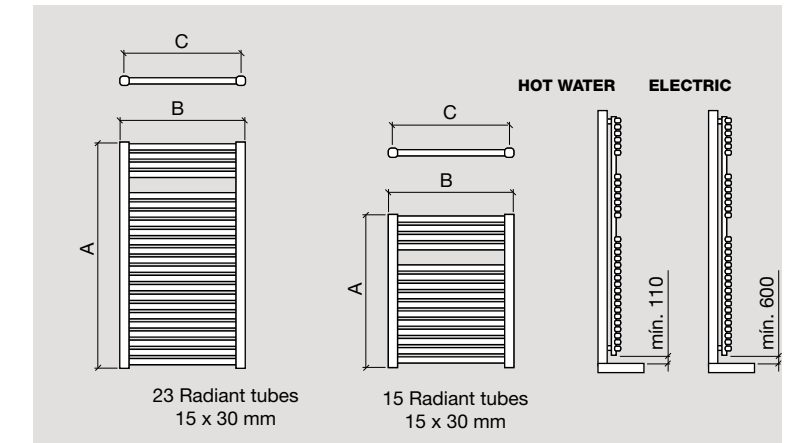

MENORCA

HOT WATER

Chrome valve and lockshield valve, universal, suitable for any radiator on the market, includes set of chrome nuts for connection to copper piping of 15m/m or crosslinked or multilayer polyethylene piping with a diameter of 16 m/m

MANUAL

THERMOSTATIC

SYSTEM	RESISTANCE WATIOS	SIZE A - B - C	COLOUR	POWER wat/h - kcal/h	COD	€		
Valid for hot water heating system	---	800 x 500 / 450	Blanco	339 - 292	14316	174		
			---	1180 x 500 / 450	Blanco	523 - 450	14317	202
	Set of Valve and Flow control detentor - copper chromed					14361	50	
	Set of Valve and thermostatic control detentor					16301	103	

ELECTRIC THERMOSTAT

- Connection to electricity mains supply of 220/230 v. using a cable that must not be in contact with the tubes. Do not place the plug behind the radiator/heated towel rail.
- IP-44 rating and does not need earthing (Class II)
- Turbo function button: functions for two hours at maximum power.
- Room temperature sensor.
- Heating power as shown in the table below.
- The thermostat regulates the temperature from a minimum of 7 ° up to a maximum of 30 °
- Bi-colour LED indicating functioning status.
- Functional design in grey or white depending on the radiator finish.