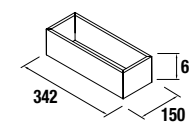

Vanities accesories

Drawers spacers

Spacers for metallic drawer carbon-TX
150 x 342 x 66 mm