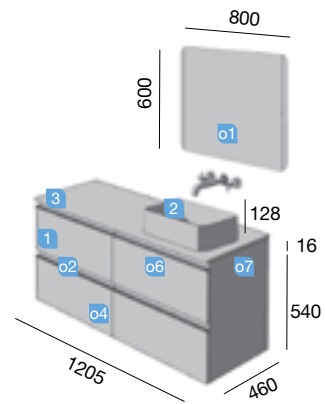

MODULAR SPIRIT 1200 GLOSS GREY
TECHNICAL DATA

COD.	DESCRIPTION	€
COMPOSITION OF TWO VANITY 600		
1 22799	Wall hung vanity SPIRIT 600 gloss grey (2 units) 2 metallic soft close drawers. 598 x 540 x 450 mm	918
2 21739	Countertop basin SENSATION white porcelain without bottle trap or waste. 485 x 128 x 285 mm	184
3 22972	Top gloss white For top basin 1200 x 16 x 460 mm	155
TOTAL PRICE OF THE FULL SET		1257

OPTIONS		
COD.	DESCRIPTION	€
o1 23405	Mirror CANDEM 800 horizontal vertical with LED light (9,6 W) IP 44 800 x 600 mm	349
o2 22951	Handle SPIRIT 600 soft white (1 unit)	14
o3 22946	Handle SPIRIT 600 soft black (1 unit)	14
o4 23030	spacer carbon-TX (1 unit) for metallic drawer Carbon-TX. 150 x 342 x 66 mm	22
o5 23031	Light SENSOR LED LED light (0,72 W) adhesive mounting, micro USB rechargeable IP 44. 190 x 30 x 22 mm	60
o6 16994	Open bottle trap valve with waste chrome brass	66
o7 23028	Double towel rail JAZZ Gloss white. 385 x 125 x 68 mm.	50

AUXILIARY		
COD.	DESCRIPTION	€
a1 22906	Module ALLIANCE 250 gloss white (1 unit) left / right 1 door push opening system 250 x 800 x 162 mm	171
a2 22820	Module ALLIANCE 400 gloss white left / right 1 door push opening system 400 x 400 x 162 mm	155
a3 22900	Module ALLIANCE 400 carbon-TX horizontal vertical 1 hollow shelf 400 x 150 x 162 mm	40
a4 22824	Module ALLIANCE 400 gloss white left / right 1 door push opening system 400 x 800 x 162 mm	181

MODULAR SPIRIT 1200
GLOSS GREY

TWO VANITIES 600