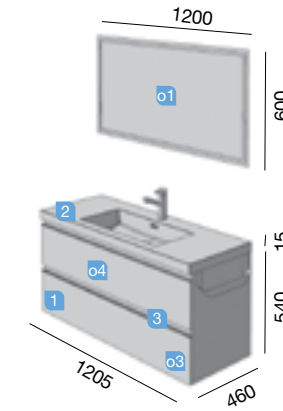

OPTIONS

COD.	DESCRIPTION	€
o1	22958 Mirror CHICAGO 1200 horizontal vertical with LED light and anti-fog (30 W.) IP 44. 1200 x 600 mm	469
o2	23901 Handle SPIRIT 1200 soft black (1 unit)	30
o3	23030 spacer carbon-TX for metallic drawer Carbon-TX. 150 x 342 x 66 mm	22
o4	13663 Drain pipe clicker chrome brass	66
o5	23028 Double towel rail JAZZ Gloss white. 385 x 125 x 68 mm	50

Depth 45

SPIRIT 1200 gloss white

VANITY 1200

COD.	DESCRIPTION	€
COMPOSITION 1200 GLOSS WHITE		
1	23890 Wall hung vanity SPIRIT 1200 gloss white 2 metallic soft close drawers 1194 x 540 x 450 mm	559
2	23396 Basin TOSCANA 1205 Mineral load without bottle trap or clicker waste 1205 x 50 x 460	358
3	23900 Handle SPIRIT 1200 soft white (2 units)	64
TOTAL PRICE OF THE FULL SET		981