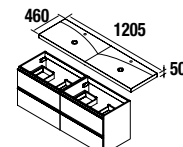

1205 (600+600)	
cod.	€
16893	434

Escocia (mineralmarmo)