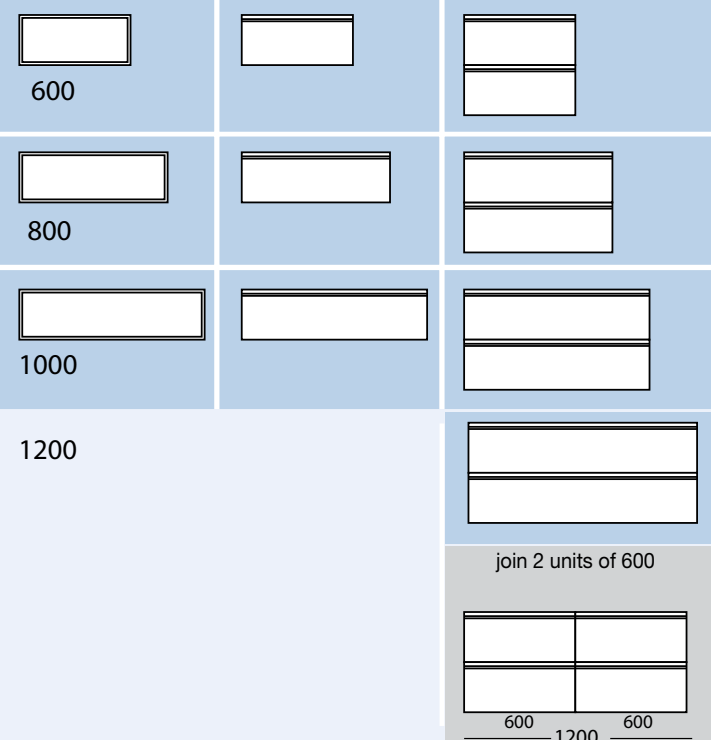

Modularity BASE

1 HOLLOW SHELF
(only Carbon-TX)

1 drawer with or
without pipe cut-out

2 DRAWERS