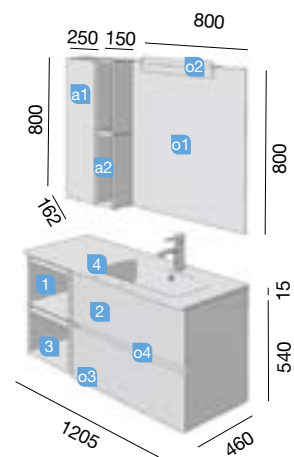

FUSSION LINE Gloss taupe 1205/L
TECHNICAL DATA

COD.	DESCRIPTION	€
COMPOSITION OF VANITY 1205		
1 23359	Wall-hung unit 400 Gloss taupe 2 spaces. 400 x 540 x 434 mm	106
2 23328	Wall hung vanity FUSSION LINE 800 Gloss taupe 2 soft close drawers. 797 x 540 x 450 mm	325
3 23345	Set of two decorative coloured cubes 400 carbon-TX for storage unit of 400. 367 x 244 x 428 mm	63
4 18683	Basin SOFIA 1205 left MineralMarmo without bottle trap or clicker waste. 1205 x 15 x 460	452
TOTAL PRICE OF THE FULL SET		946

OPTIONS		
COD.	DESCRIPTION	€
o1 16910	Mirror SENA 800 horizontal vertical mirror 5 mm. 800 x 800 mm	123
o2 20728	Light ESTORIL 500 led light (6 W) IP 44, frame/wall attachment 500 x 76 x 79 mm	177
o3 22060	Spacers carbon-TX for lower drawer S45 800. 724 x 80 x 324 mm	74
o4 13663	Drain pipe clicker chrome brass	66

AUXILIARY		
COD.	DESCRIPTION	€
a1 23219	Module ALLIANCE 250 Gloss taupe left / right 1 door push opening system 250 x 800 x 162 mm	171
a2 22900	Module ALLIANCE 400 carbon-TX (1 unit) horizontal vertical 1 hollow shelf 400 x 150 x 162 mm	40

Depth 45

**FUSSION LINE Gloss taupe
1205/L**

VANITY 800+STORAGE UNIT 400