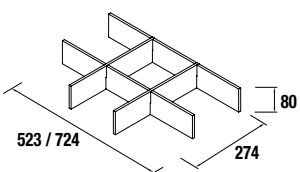

Drawers spacers

Organiser / divider for bottom wooden drawer
523 - 724 x 274 x 80 mm

	cod.	€
600	22078	59
800	22079	69

Combination with Basins

S35 (Porcelaine white)

600		800	
cod.	€	cod.	€
21684	153	21685	174