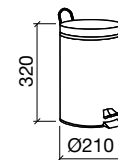

Bin

**Bin chrome
with pedal (6 ltrs.)**
6445 | 44 €