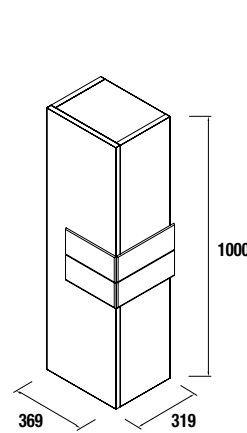

White Gloss / White Gloss		White Gloss / Matt Moka		White Gloss / Matt Anthracite	
	cod.	€	cod.	€	cod.	€
	21820	259	21821	259	21822	259
	Matt Moka / White Gloss		Matt Moka / Matt Moka		Matt Moka / Matt Anthracite	
	cod.	€	cod.	€	cod.	€
	21823	259	21824	259	21825	259
	Matt Anthracite / White Gloss		Matt Anthracite / Matt Moka		Matt Anthracite / Matt Anthracite	
	cod.	€	cod.	€	cod.	€
	21826	259	21827	259	21828	259
	Oak / White Gloss		Oak / Matt Moka		Oak / Matt Anthracite	
	cod.	€	cod.	€	cod.	€
	21829	259	21830	259	21831	259

Combination with Basins

Iberia (Porcelaine white)

	800		1000	
	cod.	€	cod.	€
	14712	155	14713	177

Sofia (mineralmarmo)

	800		1000	
	cod.	€	cod.	€
	19099	306	19100	385

Escocia (mineralmarmo)

	1000	
	cod.	€
	22681	654

Toscana (Load mineral basins)

	800		1000	
	cod.	€	cod.	€
	20750	237	20752	259

Amalfi (Load mineral basins)

	800		1000	
	cod.	€	cod.	€
	16891	316	16892	346

Vanities accesories

LED sensor light
Auxiliary light with sensor and micro USB rechargeable battery. 188 x 20 x 30 mm

cod.	€
23031	60

Set of 2 chrome feet
Set of 2 chrome plated feet height 330 30 x 30 x 330 mm

cod.	€
23899	23