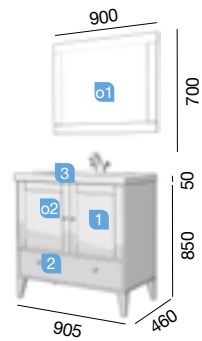

BOHEME WHITE VINTAGE 700/900
TECHNICAL DATA

COD.	DESCRIPTION	€
COMPOSITION WITH VANITY OF 700		
1	20580 Vanity BOHEME 700 vintage white 2 soft close doors and 1 drawer 690 x 450 x 850 mm	314
2	20801 Handle BOHEME dark copper Set of 4 units for vanity	12
3	20749 Basin TOSCANA 705 white mineral load without bottle trap or clicker waste 705 x 50 x 460 mm	221
TOTAL PRICE OF THE FULL SET		547

COD.	DESCRIPTION	€
COMPOSITION WITH VANITY OF 900		
1	20581 Vanity BOHEME 900 vintage white 2 soft close doors and 1 drawer 890 x 450 x 850 mm	346
2	20801 Handle BOHEME dark copper Set of 4 units for vanity	12
3	20751 Basin TOSCANA 905 white mineral load without bottle trap or clicker waste 905 x 50 x 460 mm	243
TOTAL PRICE OF THE FULL SET		601