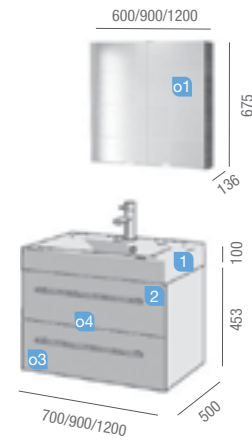

STARLIGHT WALNUT 700/900/1200
TECHNICAL DATA

COD.	DESCRIPTION	€
COMPOSITION WITH VANITY OF 700		
1 20737	Basin STARLIGHT 700 white mineral load without bottle trap or clicker waste 700 x 100 x 500 mm	402
2 21287	Wall hung vanity STARLIGHT 700 walnut 2 soft close drawers. 690 x 453 x 496 mm	798
TOTAL PRICE OF THE FULL SET		1200

COD.	DESCRIPTION	€
COMPOSITION WITH VANITY OF 900		
1 20738	Basin STARLIGHT 900 white mineral load without bottle trap or clicker waste 900 x 100 x 500 mm	476
2 21290	Wall hung vanity STARLIGHT 900 walnut 2 soft close drawers. 890 x 453 x 496 mm	881
TOTAL PRICE OF THE FULL SET		1357

COD.	DESCRIPTION	€
COMPOSITION WITH VANITY OF 1200		
1 20739	Basin STARLIGHT 1200 white mineral load without bottle trap or clicker waste 1200 x 100 x 500 mm	604
2 21293	Wall hung vanity STARLIGHT 1200 walnut 2 soft close drawers. 1190 x 453 x 496 mm	923
TOTAL PRICE OF THE FULL SET		1527

OPTIONS		
COD.	DESCRIPTION	€
o1 21118	Cabinet STARLIGHT 600 walnut 2 soft close double mirror doors with switch and plug. 600 x 675 x 136 mm	629
o2 21119	Cabinet STARLIGHT 900 walnut 3 soft close double mirror doors with switch and plug. 900 x 675 x 136 mm	839
o3 21120	Cabinet STARLIGHT 1200 walnut 3 soft close double mirror doors with switch and plug. 1200 x 675 x 136 mm	945
o4 13663	Drain pipe clicker chrome brass	66

AUXILIARY		
COD.	DESCRIPTION	€
a1 21302	Wall hung vanity STARLIGHT walnut left 2 soft close doors. 305 x 1370 x 359 mm	293

Depth 50

STARLIGHT WALNUT
700/900/1200

2 SOFT CLOSE DRAWERS