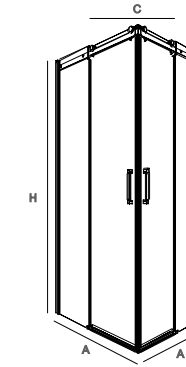

SERIE HELSINKI Corner shower enclosure

CORNER SHOWER ENCLOSURE WITH TWO DOORS AND TWO FIXED PANELS

- With door release system for easy cleaning
- Transparent tempered glass Standard EN- 12150 of 6 mm on door and fixed section.
- 20 mm expansion in each profile to wall
- Height 1950 mm
- Aluminium profile with silver gloss finish and chrome handles.
- Without bottom profile
- Reversible.