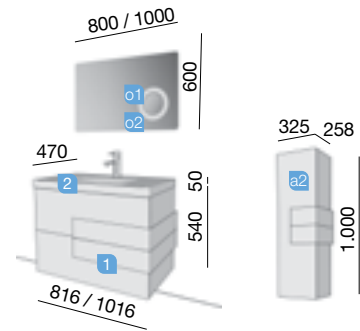

CRONOS MATT GREY 800/1000
TECHNICAL DATA

COD.	DESCRIPTION	€

COMPOSITION VANITY 800

1	21795	Wall hung vanity CRONOS 800 matt grey / white 2 soft close drawers with spacer in lower drawer 816 x 540 x 470 mm	468
2	16891	Basin AMALFI 810 white mineral load without bottle trap or waste. 810 x 50 x 460 mm	316
TOTAL PRICE OF THE FULL SET			784

COD.	DESCRIPTION	€

COMPOSITION VANITY 1000

1	21798	Wall hung vanity CRONOS 1000 matt grey / white 2 soft close drawers with spacer in lower drawer 1016 x 540 x 470 mm	502
2	16892	Basin AMALFI 1010 white mineral load without bottle trap or waste. 1010 x 50 x 460 mm	346
TOTAL PRICE OF THE FULL SET			848