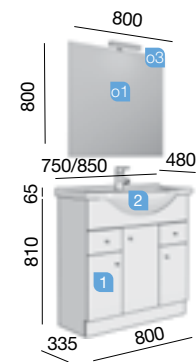

PRAGA/NILO 850

INTEGRAL BASIN 3 DOORS AND 2 DRAWERS

COD.	DESCRIPTION	€
COMPOSITION VANITY 850		
1 17757	Vanity PRAGA/NILO 850 white 3 doors and 2 drawers. 800 x 810 x 331 mm	259
2 17734	Basin NILO 850 white porcelain without bottle trap or clicker waste. 855 x 65 x 500	231
TOTAL PRICE OF THE FULL SET		490