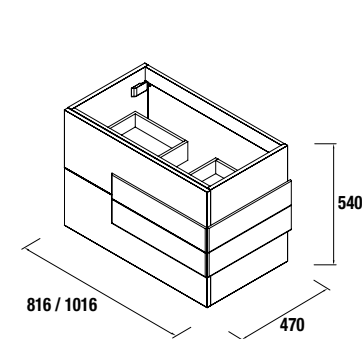

CRONOS Serie
Units with 2 wooden drawers

CRONOS WALL HUNG VANITY UNIT 2 DRAWERS

Wall hung vanity unit with 2 wooden drawers with extraction Plus, carbon textile interiors and soft close system. Handle panel in different finishes.

	White Gloss / White Gloss		White Gloss / Matt Moka		White Gloss / Matt Anthracite	
	cod.	€	cod.	€	cod.	€
800	21783	468	21784	468	21785	468
1000	21786	502	21787	502	21788	502
	Matt Moka / White Gloss		Matt Moka / Matt Moka		Matt Moka / Matt Anthracite	
	cod.	€	cod.	€	cod.	€
800	21789	468	21790	468	21791	468
1000	21792	502	21793	502	21794	502
	Matt Anthracite / White Gloss		Matt Anthracite / Matt Moka		Matt Anthracite / Matt Anthracite	
	cod.	€	cod.	€	cod.	€
800	21795	468	21796	468	21797	468
1000	21798	502	21800	502	21801	502
	Oak / White Gloss		Oak / Matt Moka		Oak / Matt Anthracite	
	cod.	€	cod.	€	cod.	€
800	21802	468	21803	468	21804	468
1000	21805	502	21806	502	21807	502

CRONOS Serie
2-door tall vanity unit and 1-door module

CRONOS 2-DOOR WALL HUNG TALL VANITY

2-door wall hung tall vanity unit with left / right opening, soft close system and glass shelves. Carbon textile interiors. Handle panel in different finishes.