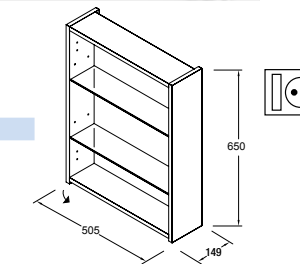

Cabinet GRAZ 940 oak
3 soft close double mirror doors with switch and plug
940 x 650 x 150 mm
21561 | 608 €

WITH SWITCH & PLUG

Cabinet GRAZ 505 white
1 door w double mirror w switch & plug, w soft close
505 x 650 x 150 mm
17996 | 358 €