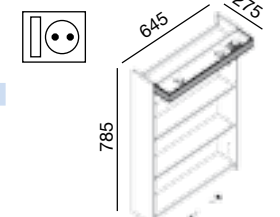

WITH SWITCH & PLUG

Colours

Cabinet GRAZ 740 matt grey
2 soft close double mirror doors with switch and plug
740 x 650 x 150 mm
17979 | 491 €

Cabinet GRAZ 740 white
2 soft close double mirror doors with switch and plug
740 x 650 x 150 mm
17997 | 491 €

Cabinet GRAZ 740 mocha matt
2 soft close double mirror doors with switch and plug
740 x 650 x 150 mm
17981 | 491 €

Cabinet GRAZ 740 oak
2 soft close double mirror doors with switch and plug
740 x 650 x 150 mm
21560 | 486 €

Colours

Cabinet GRAZ 940 matt grey
3 soft close double mirror doors with switch and plug
940 x 650 x 150 mm
17980 | 614 €

Cabinet GRAZ 940 white
3 soft close double mirror doors with switch and plug
940 x 650 x 150 mm
17998 | 614 €

Cabinet GRAZ 940 mocha matt
3 soft close double mirror doors with switch and plug
940 x 650 x 150 mm
17982 | 614 €

Cabinet GRAZ 940 oak
3 soft close double mirror doors with switch and plug
940 x 650 x 150 mm
21561 | 608 €

WITH SWITCH & PLUG

Cabinet GRAZ 505 white
1 door w double mirror w switch & plug, w soft close
505 x 650 x 150 mm
17996 | 358 €

Cabinet COMBI 630 white
2 halogen lights w switch & French plug
645 x 785 x 275 mm
19500 | 271 €

Cabinet COMBI 630 white
2 lights w switch & plug, without bulbs
645 x 785 x 275 mm
19501 | 236 €