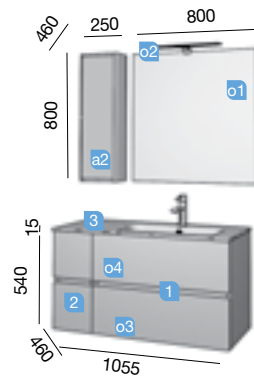

Depth 45

FUSSION LINE WHITE
1050 (1 unit)

LOW VANITY 250+VANITY 800

Depth 45

FUSSION LINE 1055/L natural
TECHNICAL DATA

VANITY 800+STORAGE UNIT 250

COD.	DESCRIPTION	€
COMPOSITION 1055/R NATURAL		
1	23327 Wall hung vanity FUSSION LINE 800 natural 2 soft close drawers. 797 x 540 x 450 mm	292
2	23376 Wall-hung unit FUSSION LINE 250 natural 2 soft close drawers. 250 x 540 x 450 mm	198
3	18696 Basin SOFIA 1055 left MineralMarmo without bottle trap or clicker waste. 1055 x 15 x 460	417
TOTAL PRICE OF THE FULL SET		907