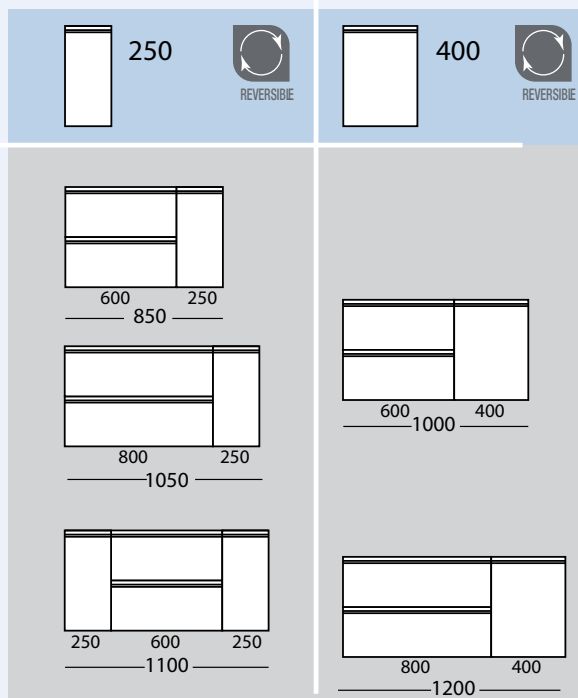

1 drawer with or
without pipe cut-out

2 DRAWERS

Modularity with unit

1 DOOR

1 DOOR

Your handle choosing between 3 finishes

Matt white Matt black Gloss anodized grey

Choose between 3 different thickness 16 / 40 / 50 mm and all the range of whidths and specials