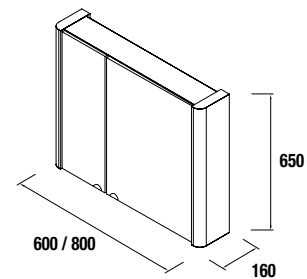

Serie ARADIA
Bathroom cabinet with 1 and 2 doors with mirror

BATHROOM CABINET ARADIA1 AND 2 DOORS WITH MIRROR

Bathroom cabinet with 1 and 2 doors with mirror, glass shelves and soft close system. interiors with maple finish.

	Rust Linen		Grey Linen	
	cod.	€	cod.	€
600	23336	265	23335	265
800	21343	315	21519	315