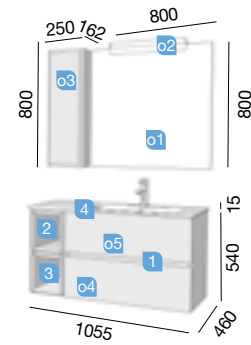

FUSSION LINE WHITE 1050 (1 unit)
TECHNICAL DATA

COD.	DESCRIPTION	€
COMPOSITION VANITY 1050/L(1ud)		
1 23323	Wall hung vanity FUSSION LINE 800 gloss white (1 unit) 2 soft close drawers. 797 x 540 x 450 mm	292
2 23348	Wall-hung unit 250 gloss white 2 spaces. 250 x 540 x 434 mm	95
3 23346	Set of two decorative coloured cubes 250 taupeTX for storage unit of 250. 217 x 244 x 428 mm	52
4 18696	Basin SOFIA 1055 left MineralMarmo (1 unit) without bottle trap or clicker waste. 1055 x 15 x 460	417
TOTAL PRICE OF THE FULL SET		856

OPTIONS		
COD.	DESCRIPTION	€
o1 16910	Mirror SENA 800 (1 unit) horizontal vertical mirror 5 mm. 800 x 800 mm	123
o2 20728	Light ESTORIL 500 (1 unit) led light (6 W.) IP 44, frame/wall attachment 500 x 76 x 79 mm	177
o3 22906	Module ALLIANCE 250 gloss white (1 unit) left / right 1 door push opening system 250 x 800 x 162 mm	171
o4 22060	Spacers carbon-TX (1 unit) for lower drawer S45 800. 724 x 80 x 324 mm	74
o5 13663	Drain pipe clicker chrome brass (1 unit)	66

AUXILIARY		
COD.	DESCRIPTION	€
a1 22820	Module ALLIANCE 400 gloss white (1 unit) left / right 1 door push opening system 400 x 400 x 162 mm	155
a2 23658	Module ALLIANCE 400 taupe-TX (1 unit) horizontal vertical 1 hollow shelf 400 x 150 x 162 mm	40

Depth 45

FUSSION LINE WHITE
1050 (1 unit)

LOW VANITY 250+VANITY 800