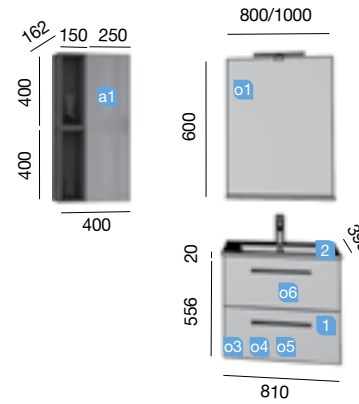

COD.	DESCRIPTION	€
COMPOSITION VANITY 600		
1 21617	Wall hung vanity S40 600 bay pine 2 soft close drawers. 598 x 556 x 385 mm	293
2 21360	Basin Depth 40 IBERIA 610 white porcelain without bottle trap and clicker waste 610 x 20 x 395 mm	128
TOTAL PRICE OF THE FULL SET		421

COD.	DESCRIPTION	€
COMPOSITION VANITY 800		
1 21620	Wall hung vanity S40 800 bay pine 2 soft close drawers. 797 x 556 x 385 mm	314
2 21565	Basin Depth 40 IBERIA 810 white porcelain without bottle trap and clicker waste 810 x 20 x 395 mm	148
TOTAL PRICE OF THE FULL SET		462

OPTIONS		
COD.	DESCRIPTION	€
o1 16908	Mirror SENA 600 horizontal vertical mirror 5 mm. 600 x 800 mm	117
o2 20346	Light ESTHER LED light gloss chrome (1x3W), IP 44 multihook fastening. 150 x 110 x 27 mm	60
o3 22077	Spacers carbon-TX for lower drawer S40 500. 423 x 80 x 274 mm	54
o4 22078	Spacers carbon-TX for lower drawer S35/S40 600 523 x 80 x 274 mm	59
o5 22079	Spacers carbon-TX for lower drawer S35/S40 800. 724 x 80 x 274 mm	69
o6 13663	Drain pipe clicker chrome brass	66

AUXILIARY		
COD.	DESCRIPTION	€
a1 22900	Module ALLIANCE 400 carbon-TX (1 unit) horizontal vertical 1 hollow shelf 400 x 150 x 162 mm	40
a2 22908	Module ALLIANCE 250 bay pine left / right 1 door push opening system 250 x 800 x 162 mm	171

Depth 40

SERIE 40 BAY PINE 500/600/800

2 DRAWERS