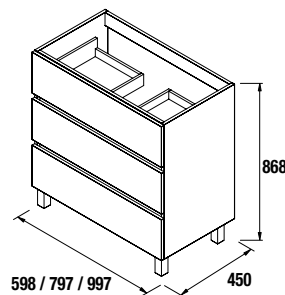

Gloss white		Gloss grey		Gloss taupe		Natural		Sbiancato		Alsacia	
	cod.	€	cod.	€	cod.	€	cod.	€	cod.	€	cod.	€
600	23258	370	23259	398	23263	398	23262	370	23260	370	23261	370
800	23264	385	23265	406	23269	406	23268	385	23266	385	23267	385
1000	23252	395	23253	427	23257	427	23256	395	23254	395	23255	395

WALL HUNG STORAGE UNIT FUSSION LINE 2 DRAWER

Wall hung storage unit with 2 wooden drawers in Carbon-TX finish, with extended extraction concealed runners.