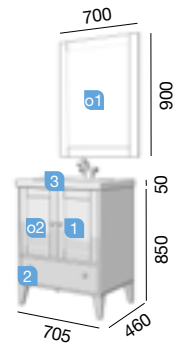

OPTIONS		
COD.	DESCRIPTION	€
o1	20575 Mirror BOHEME 700 horizontal vertical with matt grey wooden frame 700 x 900 mm	94
o2	13663 Drain pipe clicker chrome brass	66
o3	20797 Handle BOHEME antique silver Set of 3 units for tall vanity	9
o4	20800 Handle BOHEME antique silver Set of 4 units for vanity	12
o5	20798 Handle BOHEME dark copper Set of 3 units for tall vanity	9
o6	20801 Handle BOHEME dark copper Set of 4 units for vanity	12

AUXILIARY		
COD.	DESCRIPTION	€
a1	20573 Tall vanity BOHEME matt grey left / right 2 soft close doors and 1 soft close drawer 352 x 1800 x 300 mm	330
a2	20799 Handle BOHEME white porcelain Set of 3 units for tall vanity	9

COD.	DESCRIPTION	€
AFFORDABLE OPTION BOHEME 700		
1	20576 Vanity BOHEME 700 matt grey 2 soft close doors and 1 drawer 690 x 450 x 850 mm	314
2	16191 Basin IBERIA 710 white porcelain without bottle trap and clicker waste 710 x 20 x 460 mm	143
TOTAL PRICE OF THE FULL SET		457

COD.	DESCRIPTION	€
AFFORDABLE OPTION BOHEME 900		
1	20579 Vanity BOHEME 900 matt grey 2 soft close doors and 1 drawer 890 x 450 x 850 mm	346
2	19358 Basin IBERIA 910 white porcelain without bottle trap and clicker waste 910 x 20 x 460 mm	166
TOTAL PRICE OF THE FULL SET		512