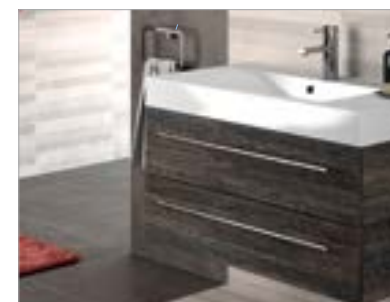

Depth 50

Starlight

P. 141

700 / 900 / 1200

Gloss white

Oak

Wengué Mail

Walnut