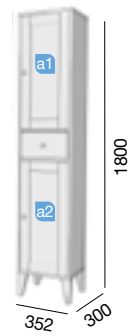

COD.	DESCRIPTION	€
COMPOSITION WITH VANITY OF 900		
1	20581 Vanity BOHEME 900 vintage white 2 soft close doors and 1 drawer 890 x 450 x 850 mm	346
2	20801 Handle BOHEME dark copper Set of 4 units for vanity	12
3	20751 Basin TOSCANA 905 white mineral load without bottle trap or clicker waste 905 x 50 x 460 mm	243
TOTAL PRICE OF THE FULL SET		601