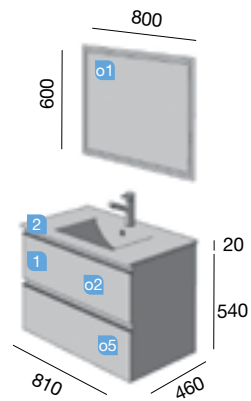

SPiRiT 800 GLOSS GREY
TECHNICAL DATA

TWO SOFT CLOSE DRAWERS

COD.	DESCRIPTION	€
COMPOSITION OF VANITY 800		
1 22802	Wall hung vanity SPiRiT 800 gloss grey 2 metallic soft close drawers. 797 x 540 x 450 mm	499
2 14712	Basin IBERIA 810 white porcelain without bottle trap and clicker waste 810 x 20 x 460 mm	155
TOTAL PRICE OF THE FULL SET		654