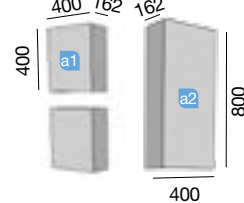

OPCIONALES		
COD.	DESCRIPTION	€
o1 16908	Mirror SENA 600 horizontal vertical mirror 5 mm. 600 x 800 mm	117
o2 23534	Light PANDORA LED light gloss chrome (10 W.) IP44 multihook fastening. 458 x 112 x 15 mm	100
o3 13663	Drain pipe clicker chrome brass	66

AUXILIARY		
COD.	DESCRIPCIÓN	€
a1 23216	Module ALLIANCE 400 gloss Gloss taupe(1 unit) left / right 1 door push opening system 400 x 400 x 162 mm	155

OPTIONS		
COD.	DESCRIPTION	€
o1 19089	Mirror ROMA 800 horizontal vertical with white frame, LED light (17W) IP 44. 600 x 800 mm	251
o2 22059	Spacers carbon-TX for lower drawer S45 700. 624 x 80 x 324 mm	69
o3 13663	Drain pipe clicker chrome brass	66

AUXILIARY		
COD.	DESCRIPTION	€
a1 22823	Module ALLIANCE 400 natural (1 unit) left / right 1 door push opening system 400 x 400 x 162 mm	155
a2 22827	Module ALLIANCE 400 natural left / right 1 door push opening system 400 x 800 x 162 mm	181

Depth 45

FUSSION LINE 600/700 natural

TWO SOFT CLOSE DRAWERS

COD.	DESCRIPTION	€
COMPOSITION OF VANITY 700		
1 23321	Wall hung vanity FUSSION LINE 700 natural 2 soft close drawers. 697 x 540 x 450 mm	277
2 16191	Basin IBERIA 710 white porcelain without bottle trap and clicker waste 710 x 20 x 460 mm	143
TOTAL PRICE OF THE FULL SET		420