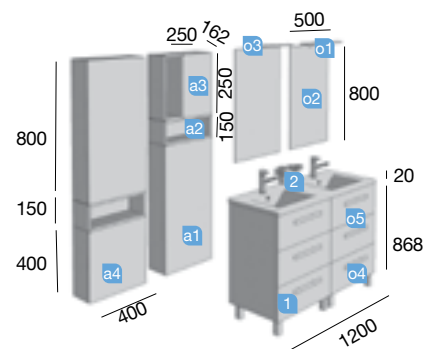

FUSSION CHROME 1200 DOUBLE natural
TECHNICAL DATA

COD.	DESCRIPTION	€
COMPOSITION OF 2 VANITIES 600		
1	23244 Vanity FUSSION CHROME 600 natural (2 units) 3 soft close drawers. 598 x 868 x 450 mm	770
2	15459 Basin IBERIA 1200 double white porcelain without bottle trap and clicker waste 1200 x 20 x 460 mm	366
TOTAL PRICE OF THE FULL SET		1136
OPTIONS		
COD.	DESCRIPTION	€
o1	21741 Light NAYRA 493 (1 unit) LED light matt white (8 W) IP44 multihook fastening 493 x 155 x 7 mm	152
o2	16907 Mirror SENA 500 (1 unit) vertical mirror 5 mm. 500 x 800 mm	113
o3	23028 Double towel rail JAZZ gloss white (1 unit) 385 x 125 x 68 mm	50
o4	22058 Spacers carbon-TX (1 unit) for lower drawer S45 600. 523 x 80 x 324 mm	64
o5	13663 Drain pipe clicker chrome brass (1 unit)	66

AUXILIARY		
COD.	DESCRIPTION	€
a1	22827 Module ALLIANCE 400 natural (1 unit) left / right 1 door push opening system 400 x 800 x 162 mm	181
a2	23226 Module ALLIANCE 400 white-TX (1 unit) horizontal vertical 1 hollow shelf 400 x 150 x 162 mm	40
a3	22905 Module ALLIANCE 250 natural left / right 1 door push opening system 250 x 400 x 162 mm	145
a4	22823 Module ALLIANCE 400 natural left / right 1 door push opening system 400 x 400 x 162 mm	155

Depth 45

**FUSSION CHROME 1200
DOUBLE natural**

2 VANITIES 600