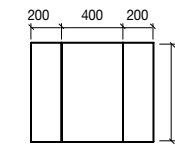

5 mm GLASS MIRROR WITH LED LIGHT

Mirror REFLEXO 800
horizontal vertical LED light (13,44 W) IP 44
800 x 600 mm

20740 | 314 €

Mirror REFLEXO 1000
horizontal vertical LED light (15,36 W) IP 44
1000 x 600 mm

20741 | 346 €

Mirror REFLEXO 1200
horizontal vertical LED light (17,28 W) IP 44
1200 x 600 mm

20742 | 398 €

Mirror TRIPTYCH
2 folding sides
800 x 650 x 19 mm

17014 | 173 €

5 mm GLASS MIRROR

Mirror SENA 400
vertical mirror 5 mm
400 x 800 mm

16906 | 107 €

Mirror SENA 500
vertical mirror 5 mm
500 x 800 mm

16907 | 113 €

Mirror SENA 600
horizontal vertical mirror 5 mm
600 x 800 mm

16908 | 117 €

Mirror SENA 700
horizontal vertical mirror 5 mm
700 x 800 mm

16909 | 121 €

Mirror SENA 800
horizontal vertical mirror 5 mm
800 x 800 mm

16910 | 123 €

Mirror SENA 900
horizontal vertical mirror 5 mm
900 x 800 mm

16911 | 126 €

Mirror SENA 1000
horizontal vertical mirror 5 mm
1000 x 800 mm

16912 | 137 €

Mirror SENA 1200
horizontal vertical mirror 5 mm
1200 x 800 mm

17893 | 164 €

5 mm GLASS MIRROR

Mirror GALIA 500
horizontal vertical with transparent frame
550 x 660 mm

16944 | 100 €

Mirror GALIA 600
horizontal vertical with transparent frame
600 x 800 mm

16087 | 109 €

Mirror GALIA 1000
horizontal vertical with transparent frame
1000 x 600 mm

16088 | 117 €

Mirror SILVER 800
horizontal vertical
800 x 600 mm

16080 | 109 €

Mirror SILVER 1000
horizontal vertical
1000 x 600 mm

16081 | 114 €

Mirror ROTA 400
vertical
400 x 800 mm

20729 | 75 €

Mirror ROTA 500
vertical
500 x 800 mm

20730 | 79 €

Mirror ROTA 600
horizontal vertical
600 x 800 mm

16943 | 80 €

Mirror ROTA 700
horizontal vertical
700 x 800 mm

20731 | 81 €

Mirror ROTA 800
horizontal vertical
800 x 800 mm

20732 | 86 €

Mirror ROTA 900
horizontal vertical
900 x 800 mm

20733 | 92 €

Mirror ROTA 1000
horizontal vertical
1000 x 800 mm

20734 | 97 €

Mirror ROTA 1200
horizontal
1200 x 600 mm

20735 | 111 €