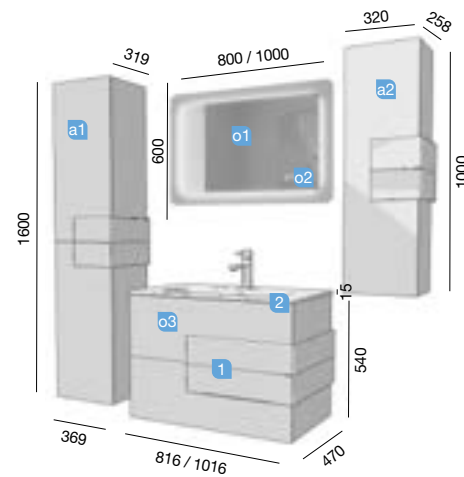

White gloss

Matt Anthracite

Matt Moka

Oak

AUXILIARIES

Cronos

CRONOS OAK/WHITE 800/1000
TECHNICAL DATA

COD.	DESCRIPTION	€
COMPOSITION WITH VANITY OF 800		
1	21802 Wall hung vanity CRONOS 800 oak / white 2 soft close drawers with spacer in lower drawer 816 x 540 x 470 mm	468
2	19099 Basin SOFIA 805 MineralMarmo without bottle trap or clicker waste. 805 x 15 x 460	306
TOTAL PRICE OF THE FULL SET		774
COMPOSITION WITH VANITY OF 1000		
1	21805 Wall hung vanity CRONOS 1000 oak / white 2 soft close drawers with spacer in lower drawer 1016 x 540 x 470 mm	502
2	19100 Basin SOFIA 1005 MineralMarmo without bottle trap or clicker waste. 1005 x 15 x 460	385
TOTAL PRICE OF THE FULL SET		887
OPTIONS		
COD.	DESCRIPTION	€
o1	23405 Mirror CANDEM 800 horizontal vertical with LED light (9,6 W) IP 44 800 x 600 mm	349
o2	23406 Mirror CANDEM 1000 horizontal vertical with LED light (9,6 W) IP 44 1000 x 600 mm	399
o3	13663 Drain pipe clicker chrome brass	66
AUXILIARY		
COD.	DESCRIPTION	€
a1	21817 Wall hung vanity CRONOS oak / white left / right 2 soft close doors. 369 x 1600 x 319 mm	370
a2	21829 Module CRONOS oak / white left / right 1 soft close door. 320 x 1000 x 258 mm	259