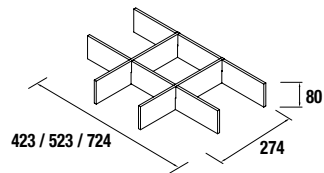

Drawers spacers

Organiser / divider for bottom wooden drawer 423 - 523 - 724 x 274 x 80 mm