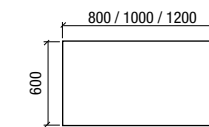

Mirror FIRENZE 700
horizontal vertical with aluminium framework
700 x 800 mm

19092 | 155 €

Mirror FIRENZE 1000
horizontal vertical with aluminium framework
1000 x 800 mm

19093 | 184 €

Mirror UP&DOWN 800
horizontal with LED light (9,6 / 4,8 W) IP 44
800 x 600 mm