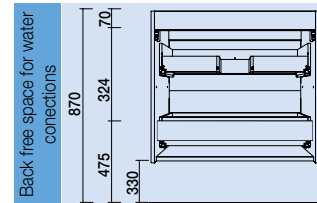

VANITY FUSSION CHROME 2 DRAWER

Wall hung vanity unit with 2 wooden drawers with Carbon-TX finish, with concealed extraction Plus runners