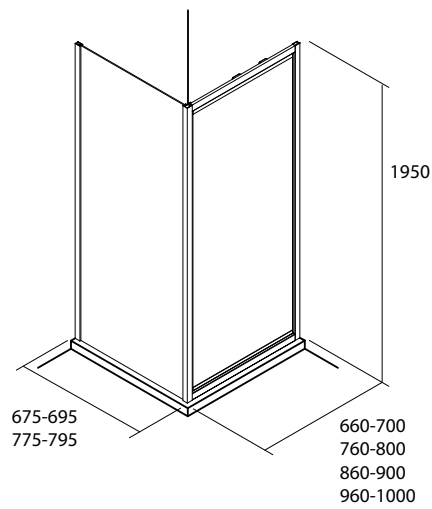

HABITAT SERIES frontal with fixed side panel

FRONTAL SHOWER SCREEN WITH FIXED SIDE PANEL

- Transparent tempered glass Standard EN- 12150 of 6 mm on door
- 20 mm expansion in each profile to wall
- Height 1950 mm
- Aluminium profile with silver gloss finish.
- Reversible.
- Special ergonomic ABS handle for easy opening
- Anti-limescale treatment included as standard on all models

FRONTAL SHOWER SCREEN					
					GLASS
MEASURE (A)	HEIGHT (H)	ACCESS (C)	FINISHING	COD.	€
660 - 700	1950	524	gloss silver	23413	500
760 - 800	1950	624	gloss silver	23414	525
860 - 900	1950	724	gloss silver	23415	550
960 - 1000	1950	824	gloss silver	23416	575

FIXED SIDE PANELS / for frontal shower screens				
				GLASS
MEASURE (A)	HEIGHT (H)	FINISHING	COD.	€
675 - 695	1950	gloss silver	23417	250
775 - 795	1950	gloss silver	23418	275