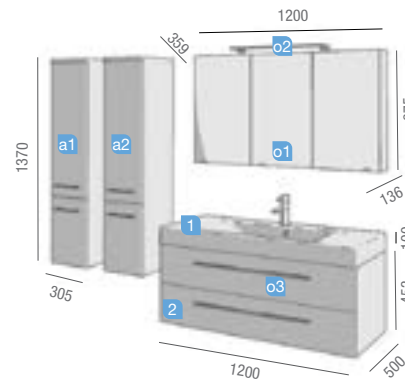

STARLIGHT GLOSS WHITE 1200
TECHNICAL DATA

COD.	DESCRIPTION	€
COMPOSITION OF VANITY OF 1200		
1 22070	Wall hung vanity STARLIGHT 1200 gloss white 2 soft close drawers. 1190 x 453 x 496 mm	923
2 20739	Basin STARLIGHT 1200 white mineral load without bottle trap or clicker waste 1200 x 100 x 500 mm	604
TOTAL PRICE OF THE FULL SET		1527
OPTIONS		
COD.	DESCRIPTION	€
o1 20727	Light FARO 600 LED light gloss chrome (9,6 W.) IP44 multihook fastening. 600 x 98 x 36 mm	177
o2 22065	Cabinet STARLIGHT 1200 gloss white 3 soft close double mirror doors with switch and plug. 1200 x 675 x 136 mm	945
o3 13663	Drain pipe clicker chrome brass	66
AUXILIARY		
COD.	DESCRIPTION	€
a1 22066	Wall hung vanity STARLIGHT gloss white right 2 soft close doors. 305 x 1370 x 359 mm	291
a2 22067	Wall hung vanity STARLIGHT gloss white left 2 soft close doors. 305 x 1370 x 359 mm	291

Depth 50

STARLIGHT GLOSS WHITE 1200

2 SOFT CLOSE DRAWERS