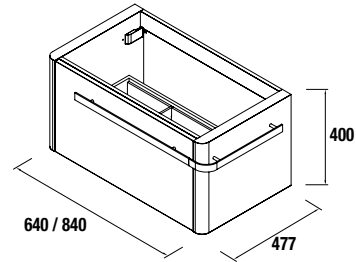

Serie ARADIA
Units with 1 wooden drawer

ARADIA WALL HUNG VANITY UNIT WITH 1 DRAWER WITHOUT CURVED UNDER SINK INSERT

Wall hung vanity unit with 1 wooden drawer with full extraction without curved under sink insert, with drawer organiser included, interiors with maple finish and soft close system. Handle with anodised gloss finish.

	Rust Linen		Grey Linen	
	cod.	€	cod.	€
600	22512	399	22511	399
800	18911	442	18912	442

Serie ARADIA
1-door tall vanity unit and module

1-DOOR WALL HUNG TALL VANITY

1-door wall hung tall vanity unit with left / right opening, soft close system, glass shelves and interiors with maple finish. Handle with anodised gloss finish.