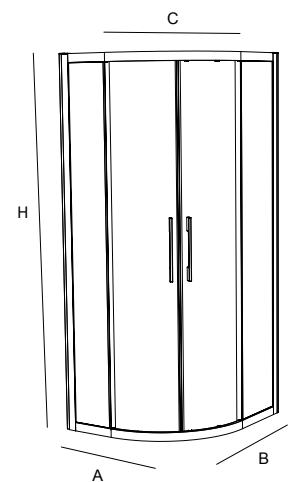

CLEAR SERIES Semicircular shower screen

SEMICIRCULAR SHOWER ENCLOSURE WITH TWO DOORS AND TWO FIXED SECTIONS

- Transparent tempered glass Standard EN- 12150 of 6 mm on door and fixed section.
- Expansion 25 mm.
- For Maxi screen print option 30% increase in price with ROAD screen print.
- Aluminium profile with silver gloss finish and chrome handles.
- Reversible.
- Adjustable upper bearing.
- Upper bearing adjustable tandem and lower tandem with spring.

SEMICIRCULAR SHOWER								GLASS	
TRAY	MEASURE (A)	MEASURE (B)	HEIGHT (H)	ACCESS (C)	FINISHING	NUMBER OF BULKS	COD.	€	
750 x 750	725 - 750	725 - 750	1950	455	gloss silver	1	16712	672	
800 x 800	765 - 790	765 - 790	1950	500	gloss silver	1	16715	679	
900 x 900	865 - 890	865 - 890	1950	570	gloss silver	1	16717	697	
800 x 800	765 - 790	765 - 790	1950	490	gloss silver	1	16714	679	
900 x 900	865 - 890	865 - 890	1950	560	gloss silver	1	16716	697