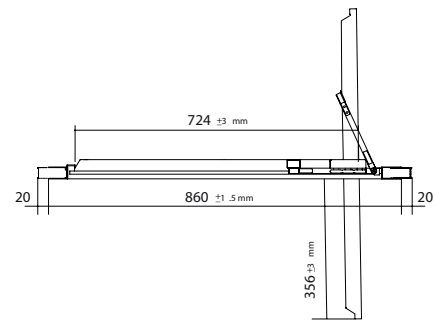

HABITAT SERIES frontal with fixed side panel

FRONTAL SHOWER SCREEN WITH FIXED SIDE PANEL

- Transparent tempered glass Standard EN- 12150 of 6 mm on door
- 20 mm expansion in each profile to wall
- Height 1950 mm
- Aluminium profile with silver gloss finish.
- Reversible.
- Special ergonomic ABS handle for easy opening
- Anti-limescale treatment included as standard on all models

FRONTAL SHOWER SCREEN					
					GLASS
MEASURE (A)	HEIGHT (H)	ACCESS (C)	FINISHING	COD.	€
660 - 700	1950	524	gloss silver	23413	500
760 - 800	1950	624	gloss silver	23414	525
860 - 900	1950	724	gloss silver	23415	550
960 - 1000	1950	824	gloss silver	23416	575

FIXED SIDE PANELS / for frontal shower screens				
				GLASS
MEASURE (A)	HEIGHT (H)	FINISHING	COD.	€
675 - 695	1950	gloss silver	23417	250
775 - 795	1950	gloss silver	23418	275