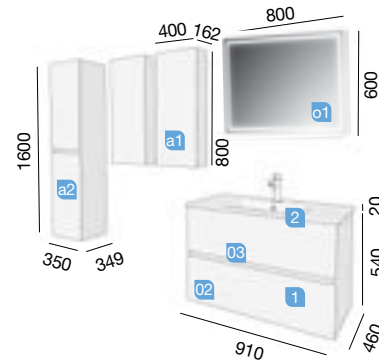

COD.	DESCRIPTION	€
COMPOSITION OF VANITY 900		
1 23331	Wall hung vanity FUSSION LINE 900 sbiancato 2 soft close drawers. 897 x 540 x 450 mm	312
2 19358	Basin IBERIA 910 white porcelain without bottle trap and clicker waste 910 x 20 x 460 mm	166
TOTAL PRICE OF THE FULL SET		478