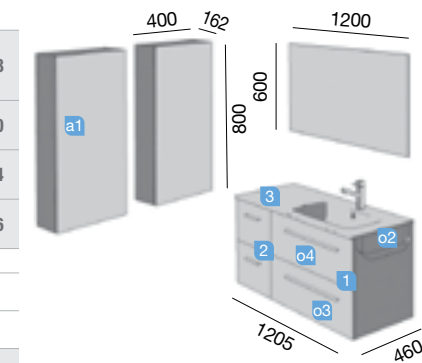

**MODULAR FUSSION CHROME
1205/L GLOSS GREY**

STORAGE UNIT 400+VANITY 800

OPTIONS		
COD.	DESCRIPTION	€
o1 20742	Mirror REFLEXO 1200 horizontal vertical LED light (17,28 W) IP 44 1200 x 600 mm	398
o2 23028	Double towel rail JAZZ gloss white 385 x 125 x 68 mm	50
o3 22060	Spacers carbon-TX for lower drawer S45 800. 724 x 80 x 324 mm	74
o4 13663	Drain pipe clicker chrome brass	66

AUXILIARY		
COD.	DESCRIPTION	€
a1 22825	Module ALLIANCE 400 gloss grey (1 unit) left / right 1 door push opening system 400 x 800 x 162 mm	181

COD.	DESCRIPTION	€
COMPOSITION FUSSION CHROME 1205/L		
1 23294	Wall hung vanity FUSSION CHROME 800 gloss grey 2 soft close drawers. 797 x 540 x 450 mm	352
2 23367	Wall-hung unit FUSSION CHROME 400 gloss grey 2 soft close drawers. 400 x 540 x 450 mm	264
3 18683	Basin SOFIA 1205 left MineralMarmo without bottle trap or clicker waste. 1205 x 15 x 460	452
TOTAL PRICE OF THE FULL SET		1068