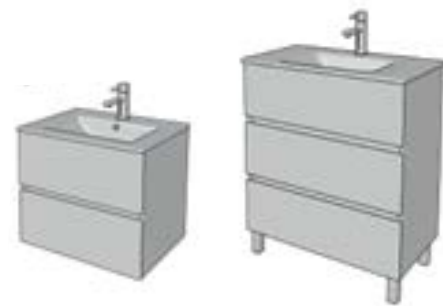

1

Fussion line

With handle integrated

2 or 3 drawers?

- 600
- 700
- 800
- 900
- 1000

MODULARES

CONFIGURE YOUR MODULAR SYSTEM AND ADD TO YOUR 2-DRAWERS VANITY A 2-DRAWERS LOW VANITY WITH WIDTH OF 250 & 400 MM