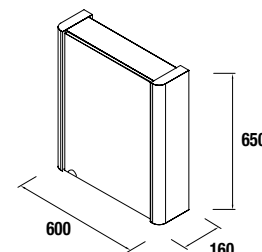

Serie ARADIA
Units with 1 wooden drawer

ARADIA WALL HUNG VANITY UNIT WITH 1 DRAWER WITHOUT CURVED UNDER SINK INSERT

Wall hung vanity unit with 1 wooden drawer with full extraction without curved under sink insert, with drawer organiser included, interiors with maple finish and soft close system. Handle with anodised gloss finish.

	Rust Linen		Grey Linen	
	cod.	€	cod.	€
600	22512	399	22511	399
800	18911	442	18912	442

Serie ARADIA
1-door tall vanity unit and module

1-DOOR WALL HUNG TALL VANITY

1-door wall hung tall vanity unit with left / right opening, soft close system, glass shelves and interiors with maple finish. Handle with anodised gloss finish.

	Rust Linen		Grey Linen	
	cod.	€	cod.	€
	18915	466	18916	466

1-DOOR WALL HUNG MODULE

1-door wall hung module vanity unit with left / right opening, soft close system, glass shelves and interiors with maple finish. Handle with anodised gloss finish.

	Rust Linen		Grey Linen	
	cod.	€	cod.	€
	21681	237	21680	237

Serie ARADIA
Bathroom cabinet with 1 and 2 doors with mirror

BATHROOM CABINET ARADIA1 AND 2 DOORS WITH MIRROR

Bathroom cabinet with 1 and 2 doors with mirror, glass shelves and soft close system. interiors with maple finish.

	Rust Linen		Grey Linen	
	cod.	€	cod.	€
600	23336	265	23335	265
800	21343	315	21519	315

Vanities accesories

LED sensor light

Auxiliary light with sensor and micro USB rechargeable battery. 188 x 20 x 30 mm

cod.	€
23031	60

Reduced bottle trap

Reduced bottle trap plus clicker valve set

cod.	€
19366	62

Combination with Basins

Aradia (Porcelaine white)

600	
cod.	€
16621	181

Aradia (Porcelaine white)

800	
cod.	€
17751	247