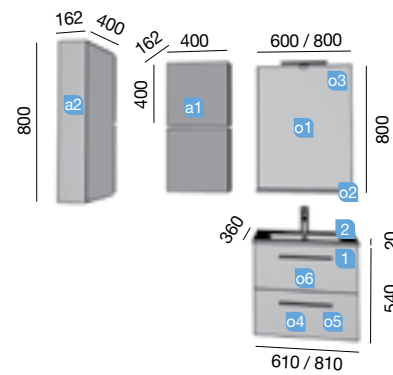

S35 WHITE 600/800
TECHNICAL DATA

COD.	DESCRIPTION	€
COMPOSITION VANITY 600		
1	21768 Wall hung vanity S35 600 white 2 soft close drawers. 598 x 540 x 346 mm	254
2	21684 Basin S35 610 superfine white porcelain without bottle trap or clicker waste 610 x 20 x 360 mm	153
TOTAL PRICE OF THE FULL SET		407

COD.	DESCRIPTION	€
COMPOSITION VANITY 800		
1	21769 Wall hung vanity S35 800 white 2 soft close drawers. 797 x 540 x 346 mm	274
2	21685 Basin S35 810 superfine white porcelain without bottle trap or clicker waste 810 x 20 x 360 mm	174
TOTAL PRICE OF THE FULL SET		448

OPTIONS		
COD.	DESCRIPTION	€
o1	16908 Mirror SENA 600 horizontal vertical mirror 5 mm. 600 x 800 mm	117
o2	16910 Mirror SENA 800 horizontal vertical mirror 5 mm. 800 x 800 mm	123
o3	20346 Light ESTHER LED light gloss chrome (1x3W), IP 44 multihook fastening. 150 x 110 x 27 mm	60
o4	22078 Spacers carbon-TX for lower drawer S35/S40 600 523 x 80 x 274 mm	59
o5	22079 Spacers carbon-TX for lower drawer S35/S40 800. 724 x 80 x 274 mm	69
o6	13663 Drain pipe clicker chrome brass	66

AUXILIARY		
COD.	DESCRIPTION	€
a1	22820 Module ALLIANCE 400 gloss white (1 unit) left / right 1 door push opening system 400 x 400 x 162 mm	155
a2	22824 Module ALLIANCE 400 gloss white left / right 1 door push opening system 400 x 800 x 162 mm	181

Depth 35

S35 WHITE 600/800

2 DRAWERS