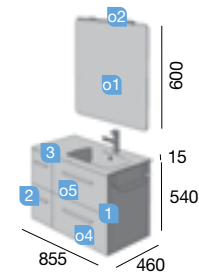

Depth 45

FUSSION CHROME 1000
gloss grey

TWO SOFT CLOSE DRAWERS

FUSSION CHROME 855/L natural
TECHNICAL DATA

STORAGE UNIT 250+VANITY 600

COD.	DESCRIPTION	€
COMPOSITION 855/L		
1 23285	Wall hung vanity FUSSION CHROME 600 natural 2 soft close drawers. 598 x 540 x 450 mm	299
2 23364	Wall-hung unit FUSSION CHROME 250 natural 2 soft close drawers. 250 x 540 x 450 mm	211
3 18685	Basin SOFIA 855 left MineralMarmo without bottle trap or clicker waste. 855 x 15 x 460	342
TOTAL PRICE OF THE FULL SET		852