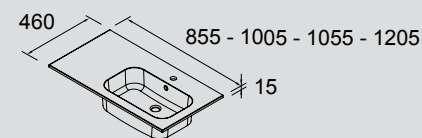

Basin ESCOCIA 1005 MineralMarmo
without bottle trap or clicker waste
1005 x 120 x 460

22681 | 654 €

22682 | 736 €