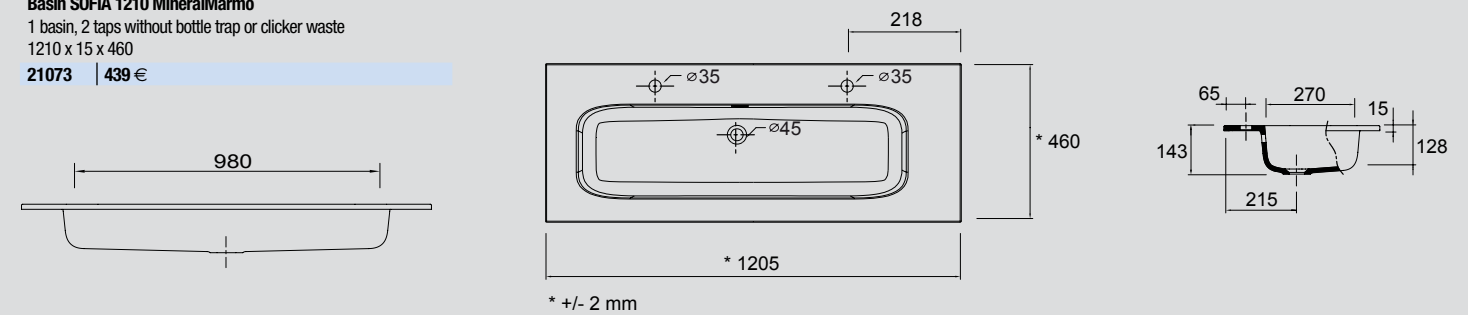

17892 | 271 €

MINERALMARMO®

DEPTH 50

Basin SOFIA 1210 MineralMarmo
1 basin, 2 taps without bottle trap or clicker waste
1210 x 15 x 460

21073 | 439 €

Basin SOFIA 805 MineralMarmo
without bottle trap or clicker waste
805 x 15 x 460