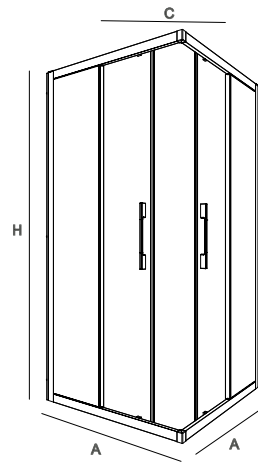

CLEAR SERIES Corner shower screen

CORNER SHOWER ENCLOSURE WITH TWO DOORS AND TWO FIXED SECTIONS

- Transparent tempered glass Standard EN- 12150 of 6 mm on door and fixed section.
- Expansion 25 mm.
- For Maxi screen print option 30% increase in price with ROAD screen print.
- Aluminium profile with silver gloss finish and chrome handles.
- Reversible.
- Upper bearing adjustable tandem and lower tandem with spring.

CORNER SHOWER