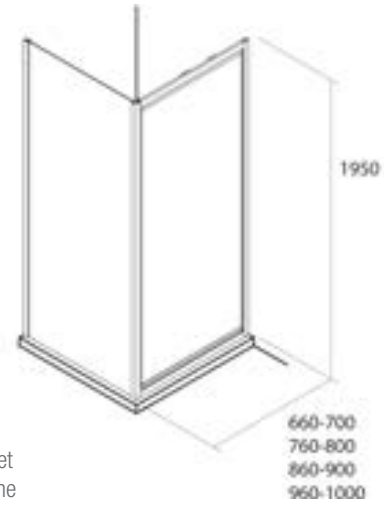

Enclosures Stock
**HABITAT SERIES folding
over pivot axis**

FRONTAL SHOWER SCREEN

- Transparent tempered glass Standard EN- 12150 of 6 mm on door
- 20 mm expansion in each profile to wall
- Height 1950 mm
- Aluminium profile with silver gloss finish.
- Reversible.
- Special ergonomic ABS handle for easy opening
- Anti-limescale treatment included as standard on all models

FRONTAL SHOWER SCREEN					
					GLASS
MEASURE (A)	HEIGHT (H)	ACCESS (C)	FINISHING	COD.	€
660 - 700	1950	524	gloss silver	23413	500
760 - 800	1950	624	gloss silver	23414	525
860 - 900	1950	724	gloss silver	23415	550
960 - 1000	1950	824	gloss silver	23416	575