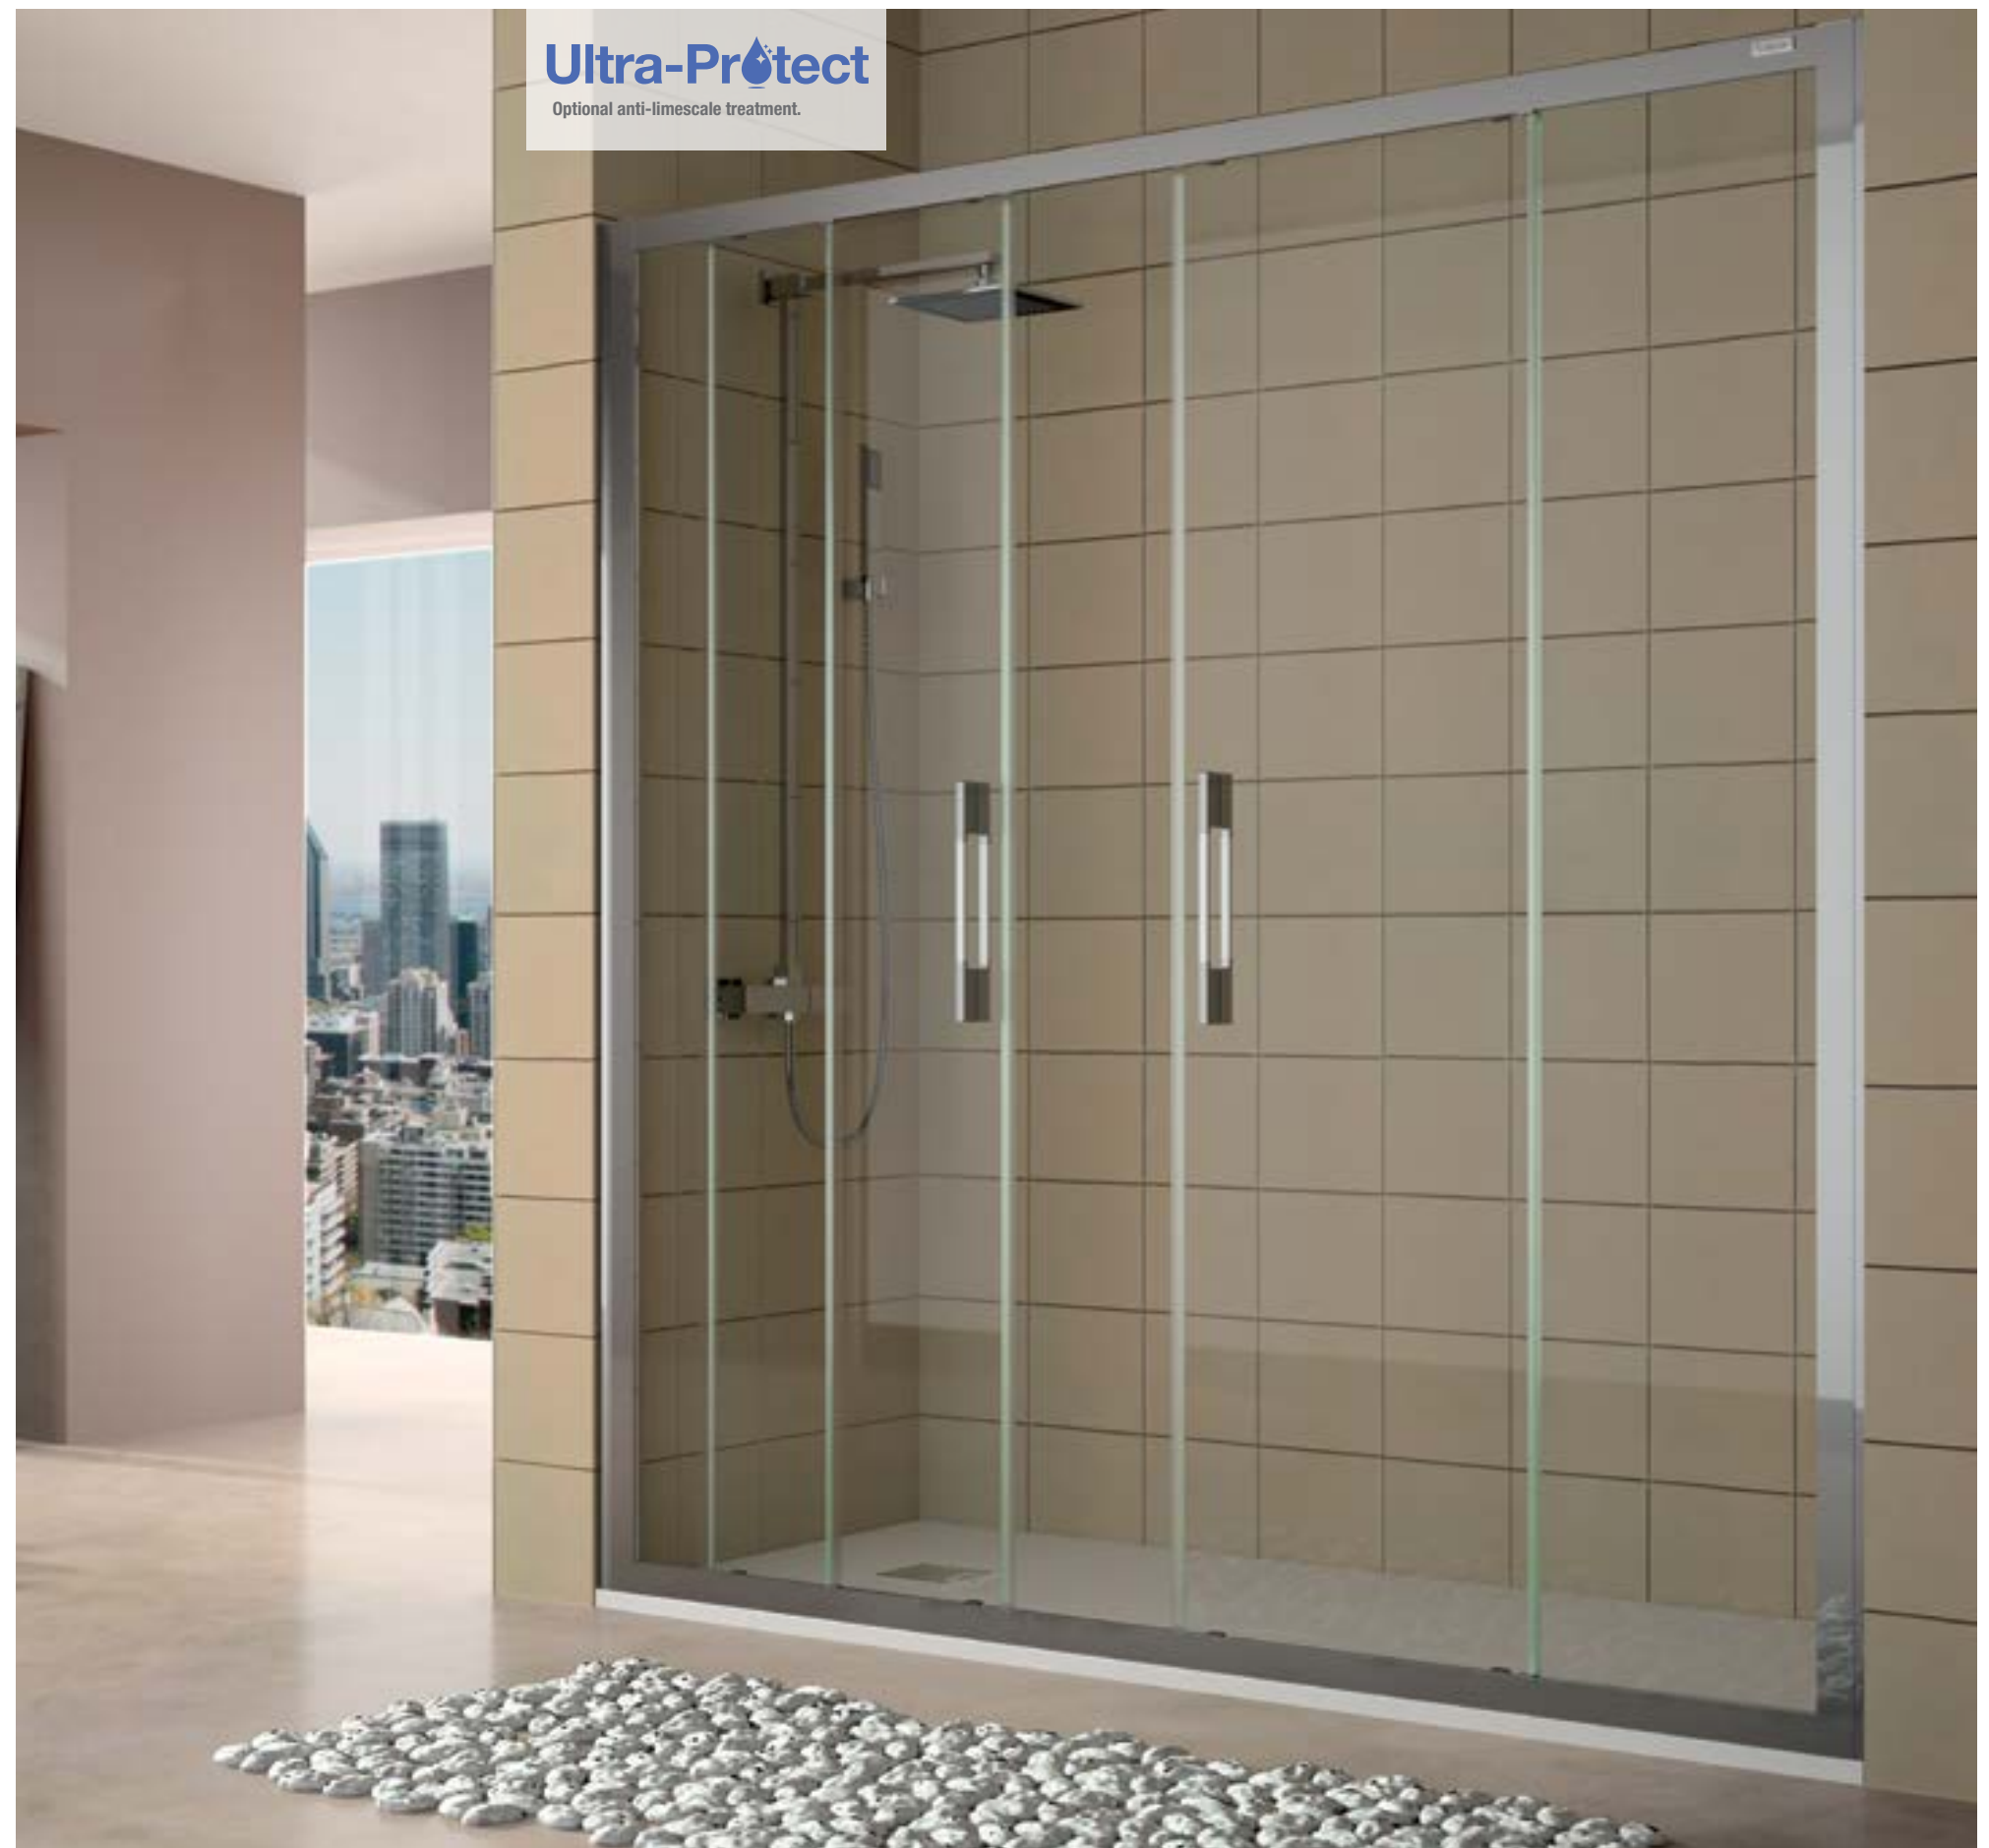

SHOWER FRONT									
TRAY	MEASURE (A)	HEIGHT (H)	ACCESS (C)	FINISHING	NUMBER OF BULKS	GLASS		ROAD SCREEN PRINT	
						COD.	€	COD.	€
	1440 - 1490	1950	595	gloss silver	1	16776	715	19317	633
	1490 - 1540	1950	618	gloss silver	1	17039	721	19318	645
1600	1540 - 1590	1950	640	gloss silver	1	16777	721	19319	645
	1590 - 1640	1950	663	gloss silver	1	17040	735	19320	655
	1640 - 1690	1950	685	gloss silver	1	16778	735	19321	655
	1690 - 1740	1950	708	gloss silver	1	17041	741	19322	664
1800	1740 - 1790	1950	730	gloss silver	1	16779	741	19323	664

For special measurements 25% increase over the lower measurement.
Minimum width: 1200 mm, Maximum width: 2000 mm / Minimum height: 1000 mm, Maximum height: 2000 mm

FIXED SIDES / for shower fronts							
MEASURE (A)	HEIGHT (H)	FINISHING	NUMBER OF BULKS	GLASS		ROAD SCREEN PRINT	
				COD.	€	COD.	€
665 - 690	1950	gloss silver	1	16902	362	16904	423
765 - 790	1950	gloss silver	1	16903	367	16905	430

For special measurements 25% increase over the lower measurement.
Minimum height: 1000 mm / Maximum height: 2000 mm