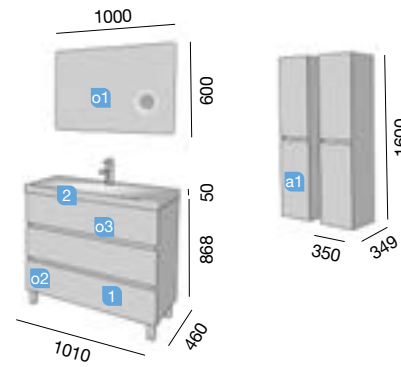

FUSSION LINE 1000 alsacia
TECHNICAL DATA

COD.	DESCRIPTION	€
COMPOSITION OF VANITY 1000		
1	23255 Vanity FUSSION LINE 1000 alsacia 3 soft close drawers. 997 x 868 x 450 mm	395
2	16892 Basin AMALFI 1010 white mineral load without bottle trap or waste. 1010 x 50 x 460 mm	346

TOTAL PRICE OF THE FULL SET 741