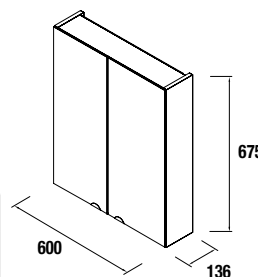

Combinación con Lavabos

Starlight (Load mineral)	700		900		1200	
	cod.	€	cod.	€	cod.	€
	20737	402	20738	476	20739	604

Vanities accesories

LED sensor light

Auxiliary light with sensor and micro USB rechargeable battery. 188 x 20 x 30 mm

cod.	€
23031	60

Set of 2 chrome feet

Set of 2 chrome plated feet height 330
30 x 30 x 330 mm

cod.	€
23899	23