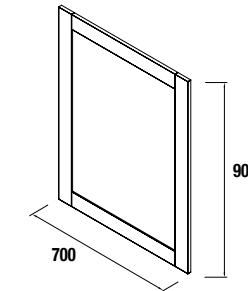

Auxiliary light with sensor and micro USB rechargeable battery. 188 x 20 x 30 mm

cod.	€
23031	60

Combination with Basins

Mirror BOHEME
Mirror Horizontal / Vertical 700x900 mm.

Mirror BOHEME
Horizontal / Vertical
700 x 900 mm