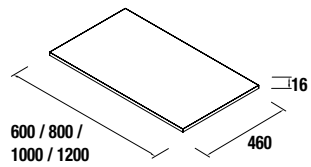

TOP THICKNESS 16,40 AND 50 MM

TOPS 600 TO 1200 AND CUSTOM-MADE