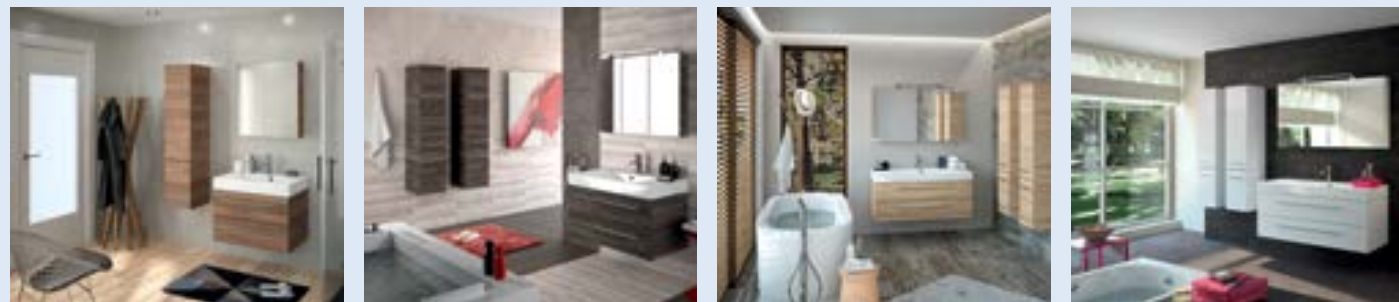

Depth 50 700 / 900 / 1200

Starlight

Natural wood finishes to fill your bathroom with feeling.

Large capacity design to enjoy your bathroom to the maximum. Top quality metal drawers with complete extraction runners to make the most of your space.

Starlight