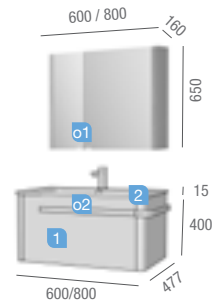

ARADIA grey linen 600/800
TECHNICAL DATA

COD.	DESCRIPTION	€
COMPOSITION OF VANITY 600		
1 22511	Wall hung vanity ARADIA 600 grey linen 1 soft close drawer and spacer 640 x 400 x 477 mm	399
2 16621	Basin ARADIA 610 white porcelain without bottle trap or clicker waste 610 x 20 x 460 mm	181
TOTAL PRICE OF THE FULL SET		580

COD.	DESCRIPTION	€
COMPOSITION VANITY 800		
1 18912	Wall hung vanity ARADIA 800 grey linen 1 soft close drawer and spacer 840 x 400 x 477 mm	442
2 17751	Basin ARADIA 810 white porcelain without bottle trap or clicker waste. 810 x 15 x 465	247
TOTAL PRICE OF THE FULL SET		689

OPTIONS		
COD.	DESCRIPTION	€
o1 23335	Cabinet ARADIA 600 grey linen 2 soft close doors with mirror without switch and plug. 600 x 650 x 160 mm	265
o2 21519	Cabinet ARADIA 800 grey linen 2 soft close doors with mirror without switch and plug. 800 x 650 x 160 mm	315
o3 19366	Reduced bottle trap plus clicker valve set	62

AUXILIARY		
COD.	DESCRIPTION	€
a1 18916	Wall hung vanity ARADIA grey linen (1 unit) left / right 1 soft close door. 400 x 1600 x 300 mm	466

PERSONALISE YOUR UNIT
The handle comes separately so you can choose
to position it on the right or the left

**REDUCED
BOTTLE TRAP
REQUIRED**