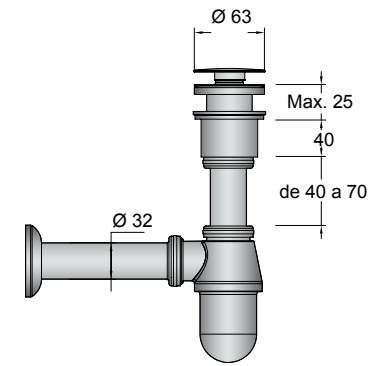

Drain Pipes

Washbasin

Open bottle trap valve with waste chrome brass
16994 | 66 €