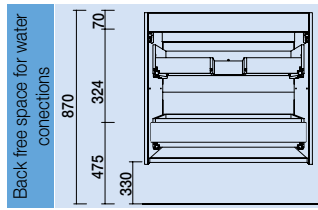

CRONOS WALL HUNG VANITY UNIT 2 DRAWERS

Wall hung vanity unit with 2 wooden drawers with extraction Plus, carbon textile interiors and soft close system. Handle panel in different finishes.

	White Gloss / White Gloss		White Gloss / Matt Moka		White Gloss / Matt Anthracite	
	cod.	€	cod.	€	cod.	€
800	21783	468	21784	468	21785	468
1000	21786	502	21787	502	21788	502
	Matt Moka / White Gloss		Matt Moka / Matt Moka		Matt Moka / Matt Anthracite	
	cod.	€	cod.	€	cod.	€
800	21789	468	21790	468	21791	468
1000	21792	502	21793	502	21794	502
	Matt Anthracite / White Gloss		Matt Anthracite / Matt Moka		Matt Anthracite / Matt Anthracite	
	cod.	€	cod.	€	cod.	€
800	21795	468	21796	468	21797	468
1000	21798	502	21800	502	21801	502
	Oak / White Gloss		Oak / Matt Moka		Oak / Matt Anthracite	
	cod.	€	cod.	€	cod.	€
800	21802	468	21803	468	21804	468
1000	21805	502	21806	502	21807	502

CRONOS Serie
2-door tall vanity unit and 1-door module

CRONOS 2-DOOR WALL HUNG TALL VANITY

2-door wall hung tall vanity unit with left / right opening, soft close system and glass shelves. Carbon textile interiors. Handle panel in different finishes.