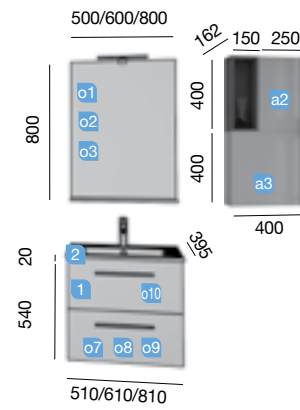

COD.	DESCRIPTION	€
COMPOSITION VANITY 800		
1	21618 Wall hung vanity S40 800 gloss white 2 soft close drawers. 797 x 556 x 385 mm	314
2	21565 Basin Depth 40 IBERIA 810 white porcelain without bottle trap and clicker waste 810 x 20 x 395 mm	148
TOTAL PRICE OF THE FULL SET		462

OPTIONS

COD.	DESCRIPTION	€
o1	16907 Mirror SENA 500 vertical mirror 5 mm. 500 x 800 mm	113
o2	16908 Mirror SENA 600 horizontal vertical mirror 5 mm. 600 x 800 mm	117
o3	16910 Mirror SENA 800 horizontal vertical mirror 5 mm. 800 x 800 mm	123
o4	20726 Light FARO 300 LED light matt chrome (4,8 W) IP44 multihook fastening. 300 x 98 x 36 mm	104
o5	20362 Light FARO 450 LED light matt chrome (5 W) IP44 multihook fastening. 450 x 98 x 36 mm	136
o6	20727 Light FARO 600 LED light gloss chrome (9,6 W) IP44 multihook fastening. 600 x 98 x 36 mm	177
o7	22077 Spacers carbon-TX for lower drawer S40 500. 423 x 80 x 274 mm	54
o8	22078 Spacers carbon-TX for lower drawer S35/S40 600 523 x 80 x 274 mm	59
o9	22079 Spacers carbon-TX for lower drawer S35/S40 800. 724 x 80 x 274 mm	69
o10	13663 Drain pipe clicker chrome brass	66

AUXILIARY

COD.	DESCRIPTION	€
a1	22900 Module ALLIANCE 400 carbon-TX horizontal vertical 1 hollow shelf 400 x 150 x 162 mm	40
a2	22902 Module ALLIANCE 250 gloss white left / right 1 door push opening system 250 x 400 x 162 mm	145
a3	22820 Module ALLIANCE 400 gloss white left / right 1 door push opening system 400 x 400 x 162 mm	155

Depth 40

SERIE 40 WHITE 500/600/800

2 DRAWERS