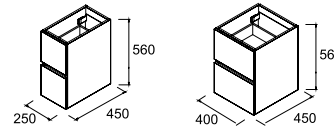

1

Fussion line

With handle integrated

2 or 3 drawers?

- 600
- 700
- 800
- 900
- 1000

MODULARES

CONFIGURE YOUR MODULAR SYSTEM AND ADD TO YOUR 2-DRAWERS VANITY A 2-DRAWERS LOW VANITY WITH WIDTH OF 250 & 400 MM