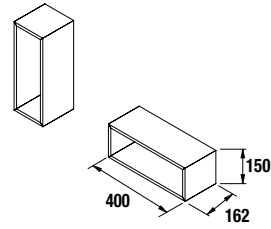

ALLIANCE MODULE 400 H/V 1 HOLLOW SHELF

Module with 1 hollow shelf / vertical

400	White - TX		Taupe - TX		Carbon - TX	
	cod.	€	cod.	€	cod.	€
	23226	40	23658	40	22900	40