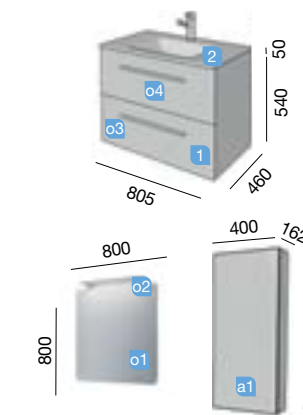

OPTIONS		
COD.	DESCRIPTION	€
o1 20732	Mirror ROTA 800 horizontal vertical. 800 x 800 mm	86
o2 20727	Light FARO 600 LED light gloss chrome (9,6 W) IP44 multihook fastening. 600 x 98 x 36 mm	177
o3 22060	Spacers carbon-TX for lower drawer S45 800. 724 x 80 x 324 mm	74
o4 13663	Drain pipe clicker chrome brass	66
AUXILIARY		
COD.	DESCRIPTION	€
a1 22824	Module ALLIANCE 400 gloss white (1 unit) left / right 1 door push opening system 400 x 800 x 162 mm	181

	€		€		€		€		€		€
23293 Vanity 800	325	23294 Vanity 800	352	23298 Vanity 800	352	23297 Vanity 800	325	23295 Vanity 800	325	23296 Vanity 800	325