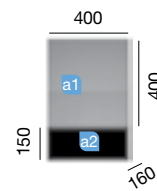

FUSSION LINE WHITE 1050 (1 unit)
TECHNICAL DATA

COD.	DESCRIPTION	€
COMPOSITION VANITY 1050/L(1ud)		
1 23323	Wall hung vanity FUSSION LINE 800 gloss white (1 unit) 2 soft close drawers. 797 x 540 x 450 mm	292
2 23348	Wall-hung unit 250 gloss white 2 spaces. 250 x 540 x 434 mm	95
3 23346	Set of two decorative coloured cubes 250 taupeTX for storage unit of 250. 217 x 244 x 428 mm	52
4 18696	Basin SOFIA 1055 left MineralMarmo (1 unit) without bottle trap or clicker waste. 1055 x 15 x 460	417
TOTAL PRICE OF THE FULL SET		856

OPTIONS		
COD.	DESCRIPTION	€
o1 16910	Mirror SENA 800 (1 unit) horizontal vertical mirror 5 mm. 800 x 800 mm	123
o2 20728	Light ESTORIL 500 (1 unit) led light (6 W.) IP 44, frame/wall attachment 500 x 76 x 79 mm	177
o3 22906	Module ALLIANCE 250 gloss white (1 unit) left / right 1 door push opening system 250 x 800 x 162 mm	171
o4 22060	Spacers carbon-TX (1 unit) for lower drawer S45 800. 724 x 80 x 324 mm	74
o5 13663	Drain pipe clicker chrome brass (1 unit)	66

AUXILIARY		
COD.	DESCRIPTION	€
a1 22820	Module ALLIANCE 400 gloss white (1 unit) left / right 1 door push opening system 400 x 400 x 162 mm	155
a2 23658	Module ALLIANCE 400 taupe-TX (1 unit) horizontal vertical 1 hollow shelf 400 x 150 x 162 mm	40

Depth 45

FUSSION LINE WHITE
1050 (1 unit)

LOW VANITY 250+VANITY 800