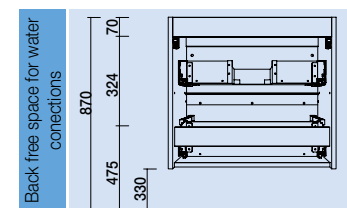

SPiRiT Serie
1 Hollow Shelf, 1 Metallic Drawer
and 2 Metallic Drawers

SPiRiT Serie
Module 250/400
with 1 door for SPiRiT modulars

WALL-HUNG UNIT SPiRiT 1 HOLLOW SHELF

Hollow shelf wall-hung unit with carbon-TX finish

Carbon - TX		
	cod.	€
600	22811	159
800	22815	179
1000	22819	199

WALL-HUNG SPiRiT 1 DRAWER WITH PIPE CUTOUT

Wall-hung unit with 1 metallic drawer, full extension with pipe cutout, Carbon-TX finish and soft-closing. Gloss anodized handle comes standard, soft matt black and soft matt white are optional.

	Gloss White		Gloss Grey		Bay Pine		Natural	
	cod.	€	cod.	€	cod.	€	cod.	€
600	22627	249	22781	249	22782	249	22783	249
800	22628	269	22787	269	22788	269	22789	269
1000	22629	289	22793	289	22794	289	22795	289

WALL-HUNG UNIT SPiRiT 1 DRAWER WITHOUT PIPE CUTOUT

Wall-hung unit with 1 metallic drawer full extension without pipe cutout, Carbon-TX interior and soft-closing. Gloss anodized handle comes standard, soft matt black and soft matt white are optional.

	Gloss White		Gloss Grey		Bay Pine		Natural	
	cod.	€	cod.	€	cod.	€	cod.	€
600	22630	249	22784	249	22785	249	22786	249
800	22631	269	22790	269	22791	269	22792	269
1000	22632	289	22796	289	22797	289	22798	289

WALL-HUNG UNIT SPiRiT 2 DRAWERS

Wall-hung unit with 2 metallic drawers full extension, Carbon-TX interior and soft-closing. Gloss anodized handle comes standard, soft matt black and soft matt white are optional.

	Gloss White		Gloss Grey		Bay Pine		Natural	
	cod.	€	cod.	€	cod.	€	cod.	€
600	22633	459	22799	459	22800	459	22801	459
800	22634	499	22802	499	22803	499	22804	499
1000	22635	539	22805	539	22806	539	22807	539
1200	23890	559	23891	559	23892	559	23893	559

MODULE SPiRiT 1 DOOR R/L

Module with 1 reversible door L/R and soft-closing. Carbon-TX interior
Gloss anodized handle comes standard, soft matt black and soft matt white are optional.