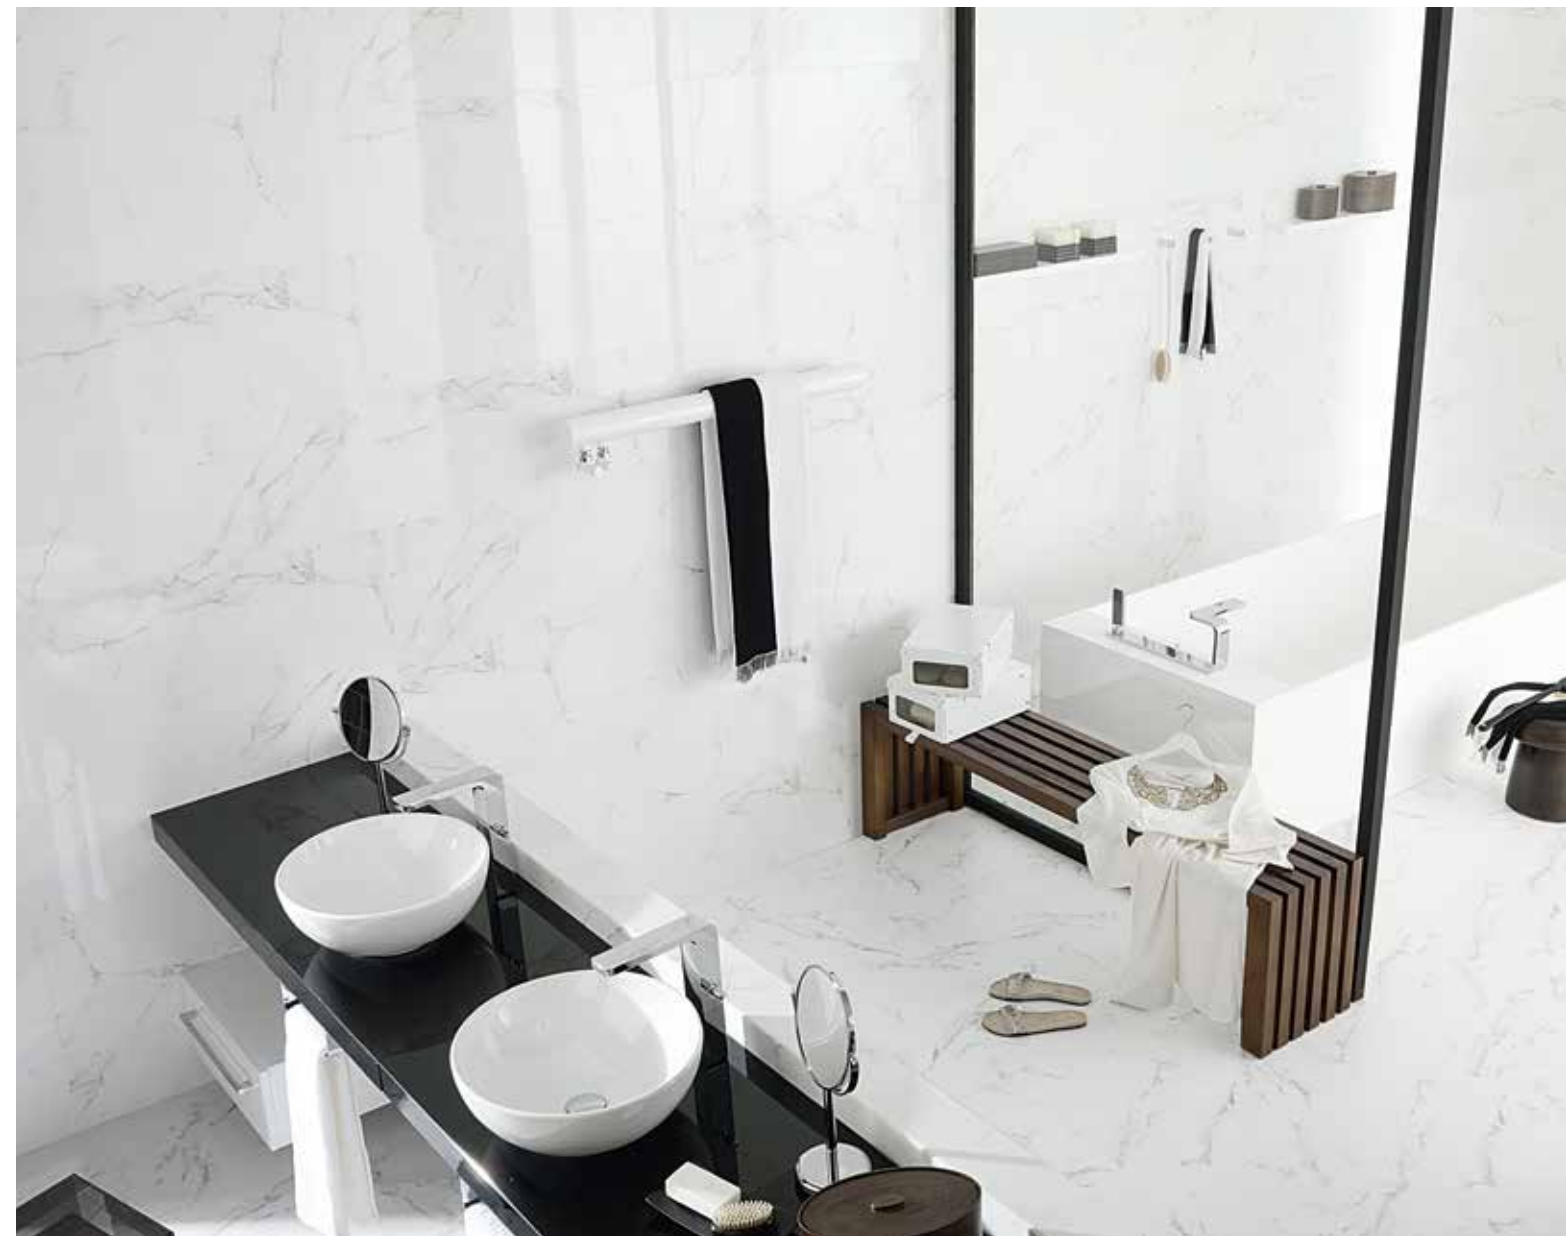

MÁRMOL CARRARA