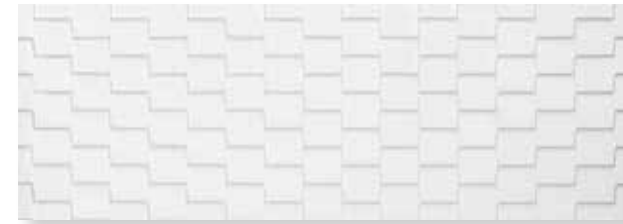

SERIE OXO

12"x35"

12"x35"

12"x35"

12"x35"

12"x35"

12"x35"

12"x35"

12"x35"

12"x35"