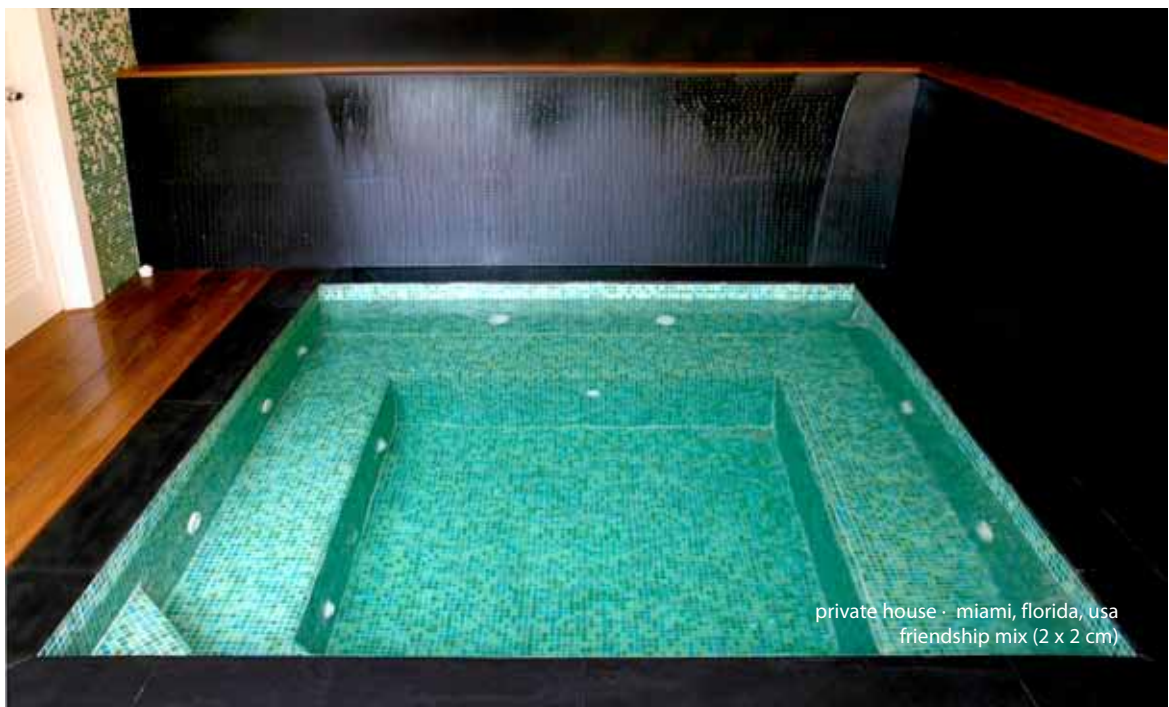

private house · miami, florida, usa
friendship mix (2 x 2 cm)