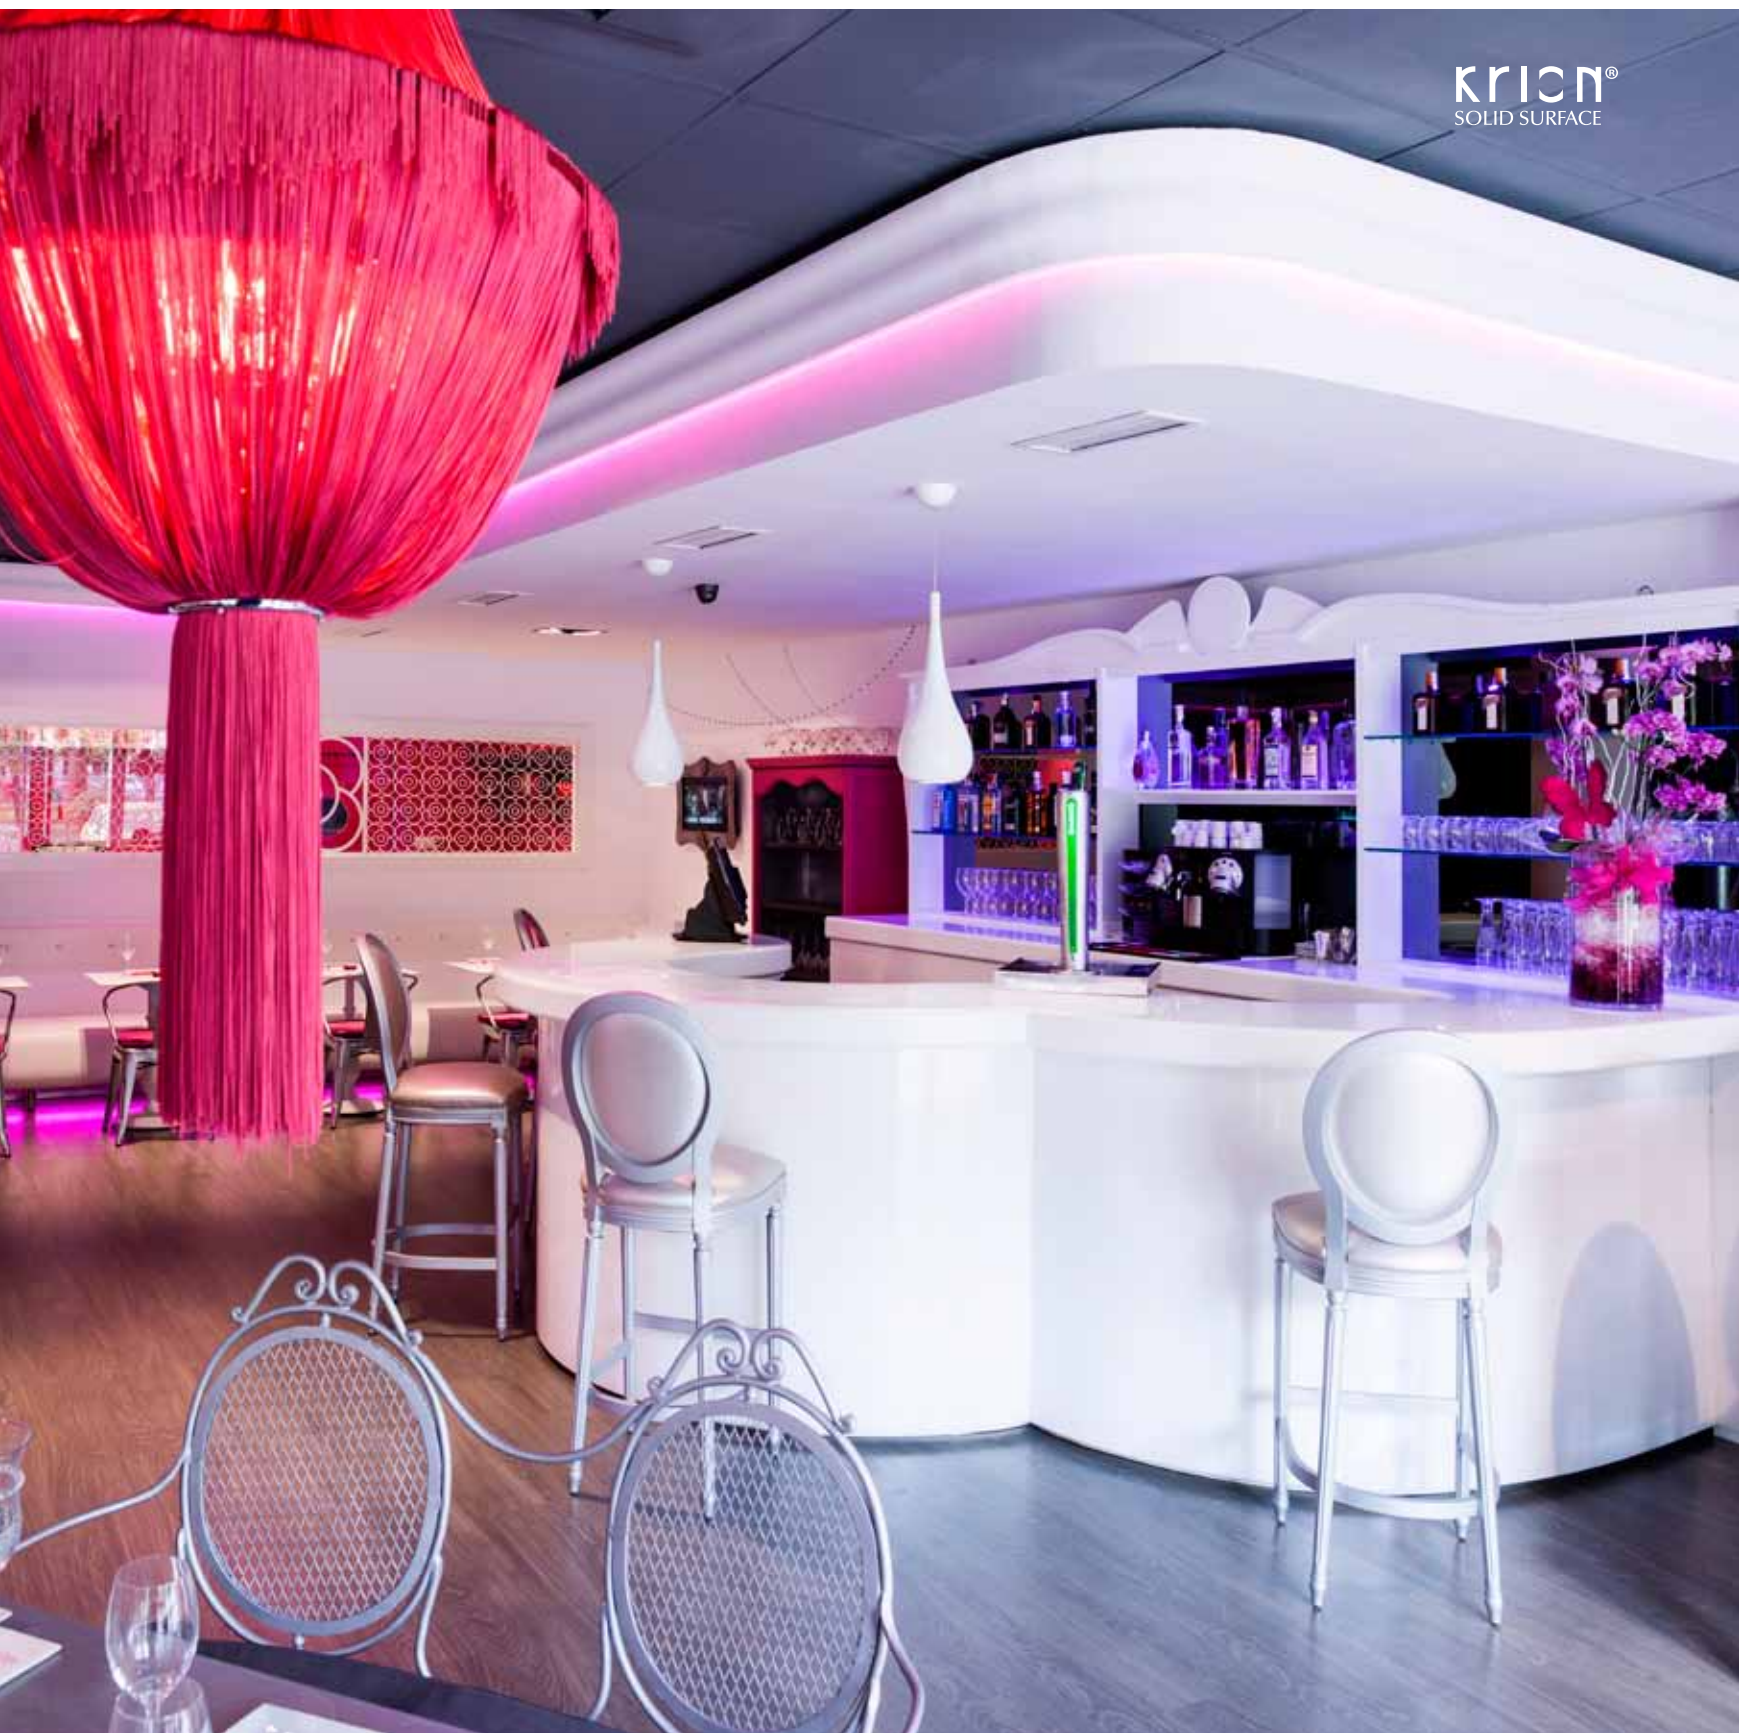

ARCHITECT: ALEJANDRO DE HITA
DESIGNER: ENRIQUE AMATE DI PIETRO

LA TÉRMICA RESTAURANT

ZARA FASHION STORES

málaga CLUBdeFÚTBOL

DESIGNER: MIGUEL ÁNGEL PARDO DECORACIÓN

MÁLAGA FOOTBALL CLUB STORE

THE BODY SHOP

Has agafat el teu torn?