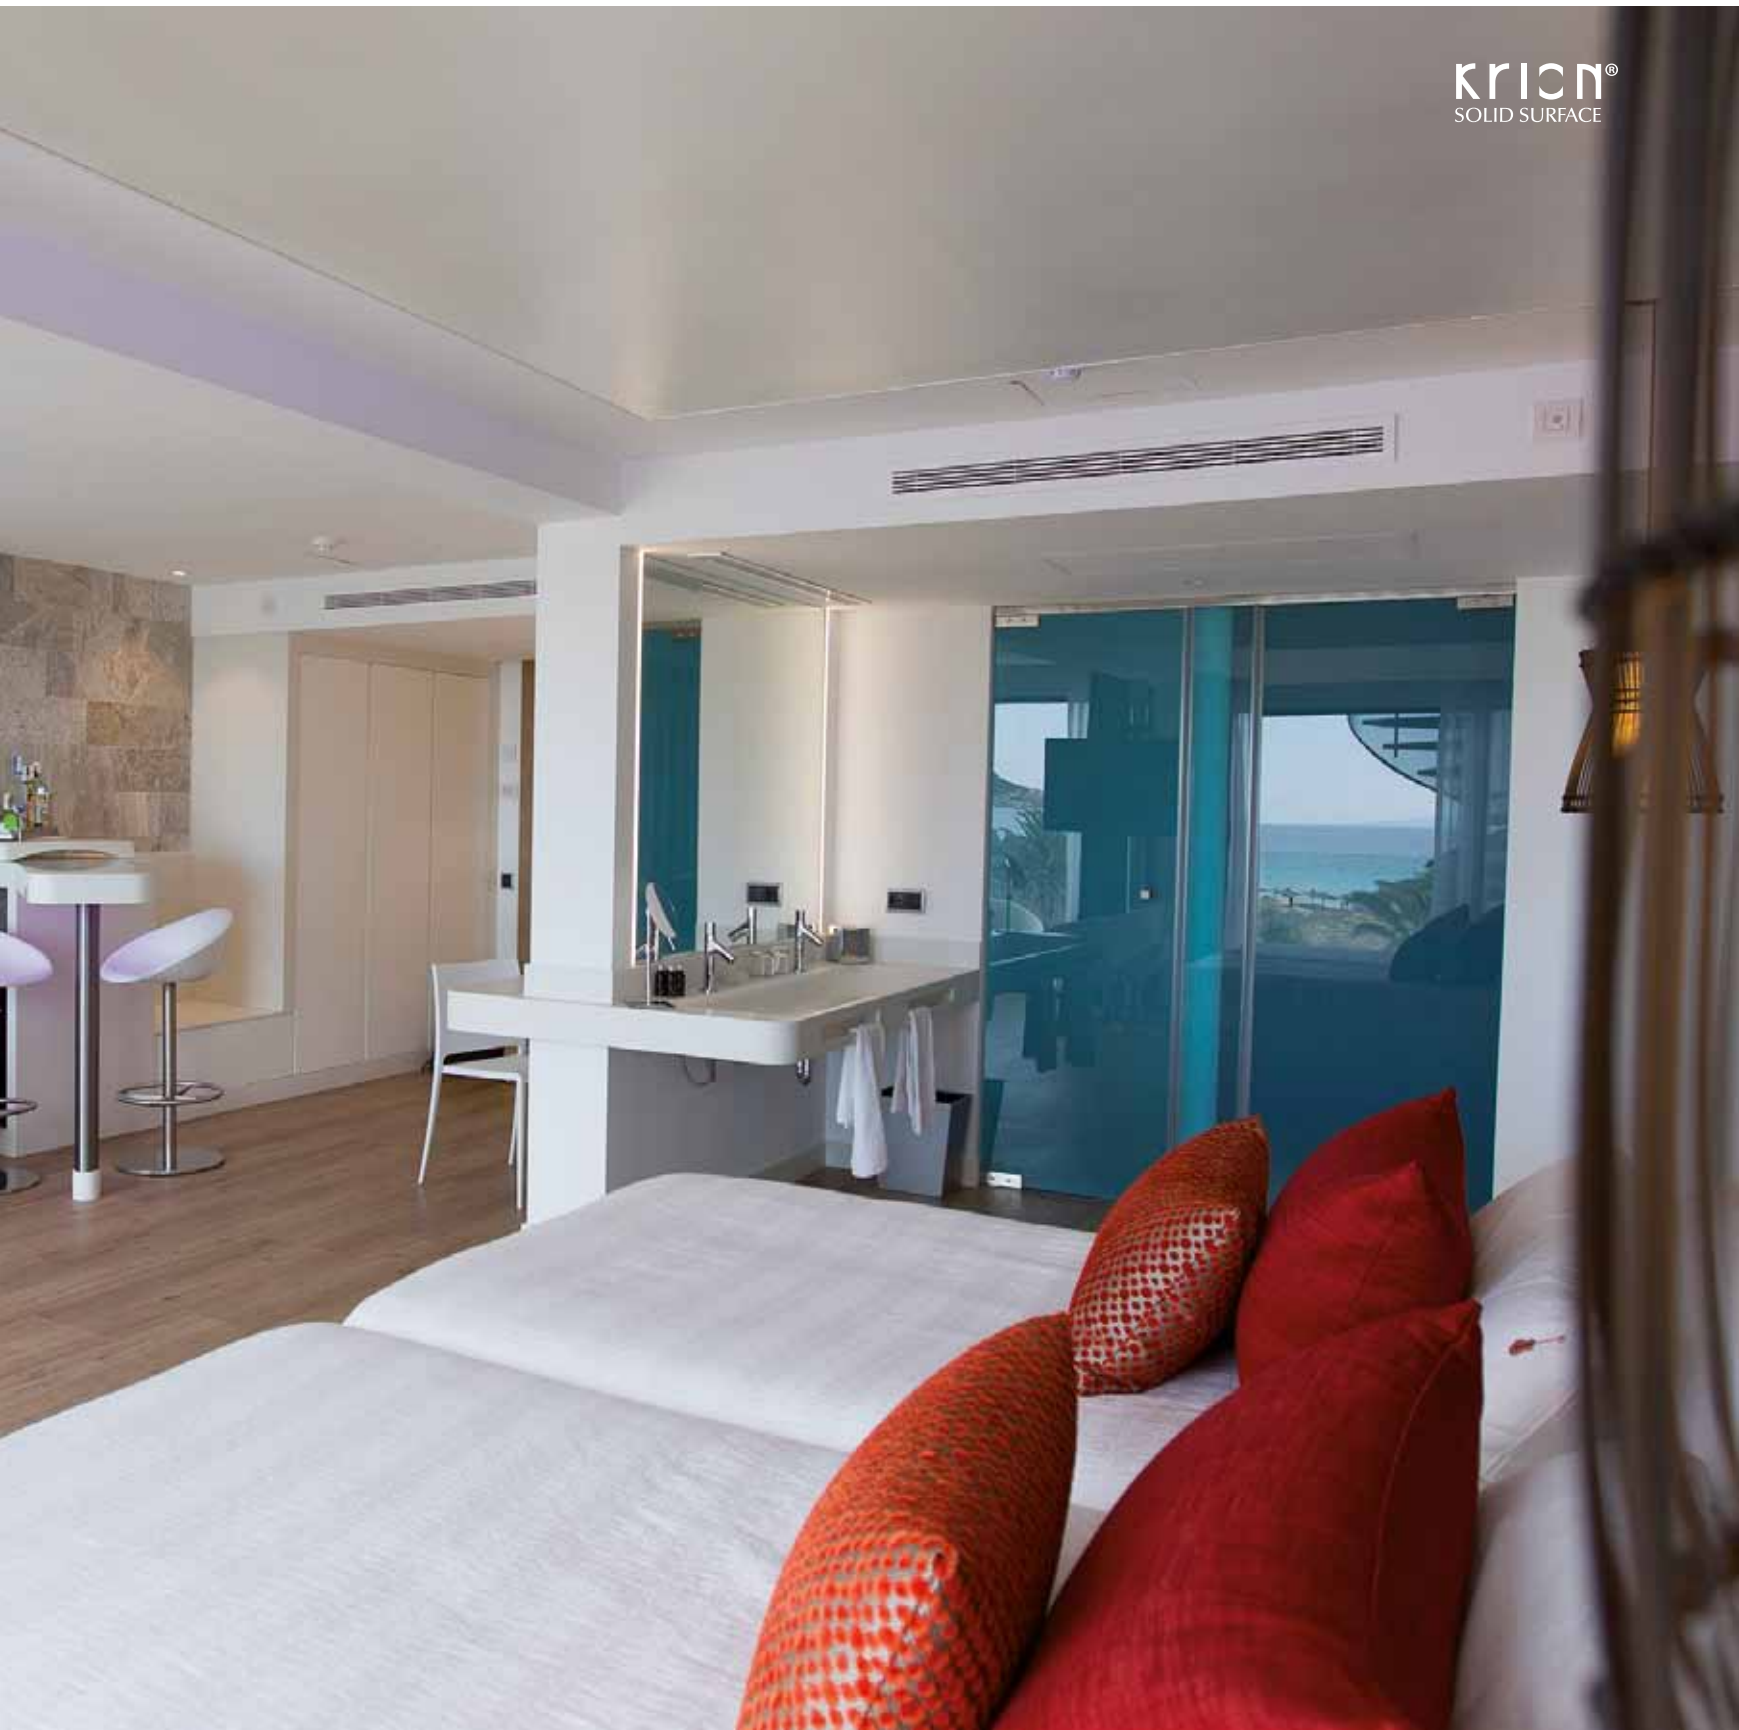

KRION®
SOLID SURFACE

DESIGNER: BENJAMÍN CABALLER
NH MINDORO
HOTEL

KRION®
SOLID SURFACE

STUDIO: GRAVEN IMAGES (JIM HAMILTON)

RADISSON BLU MALL OF AMERICA HOTEL

BEST WESTERN PREMIER TUUSHIN HOTEL

VP JARDÍN DE RECOLETOS HOTEL