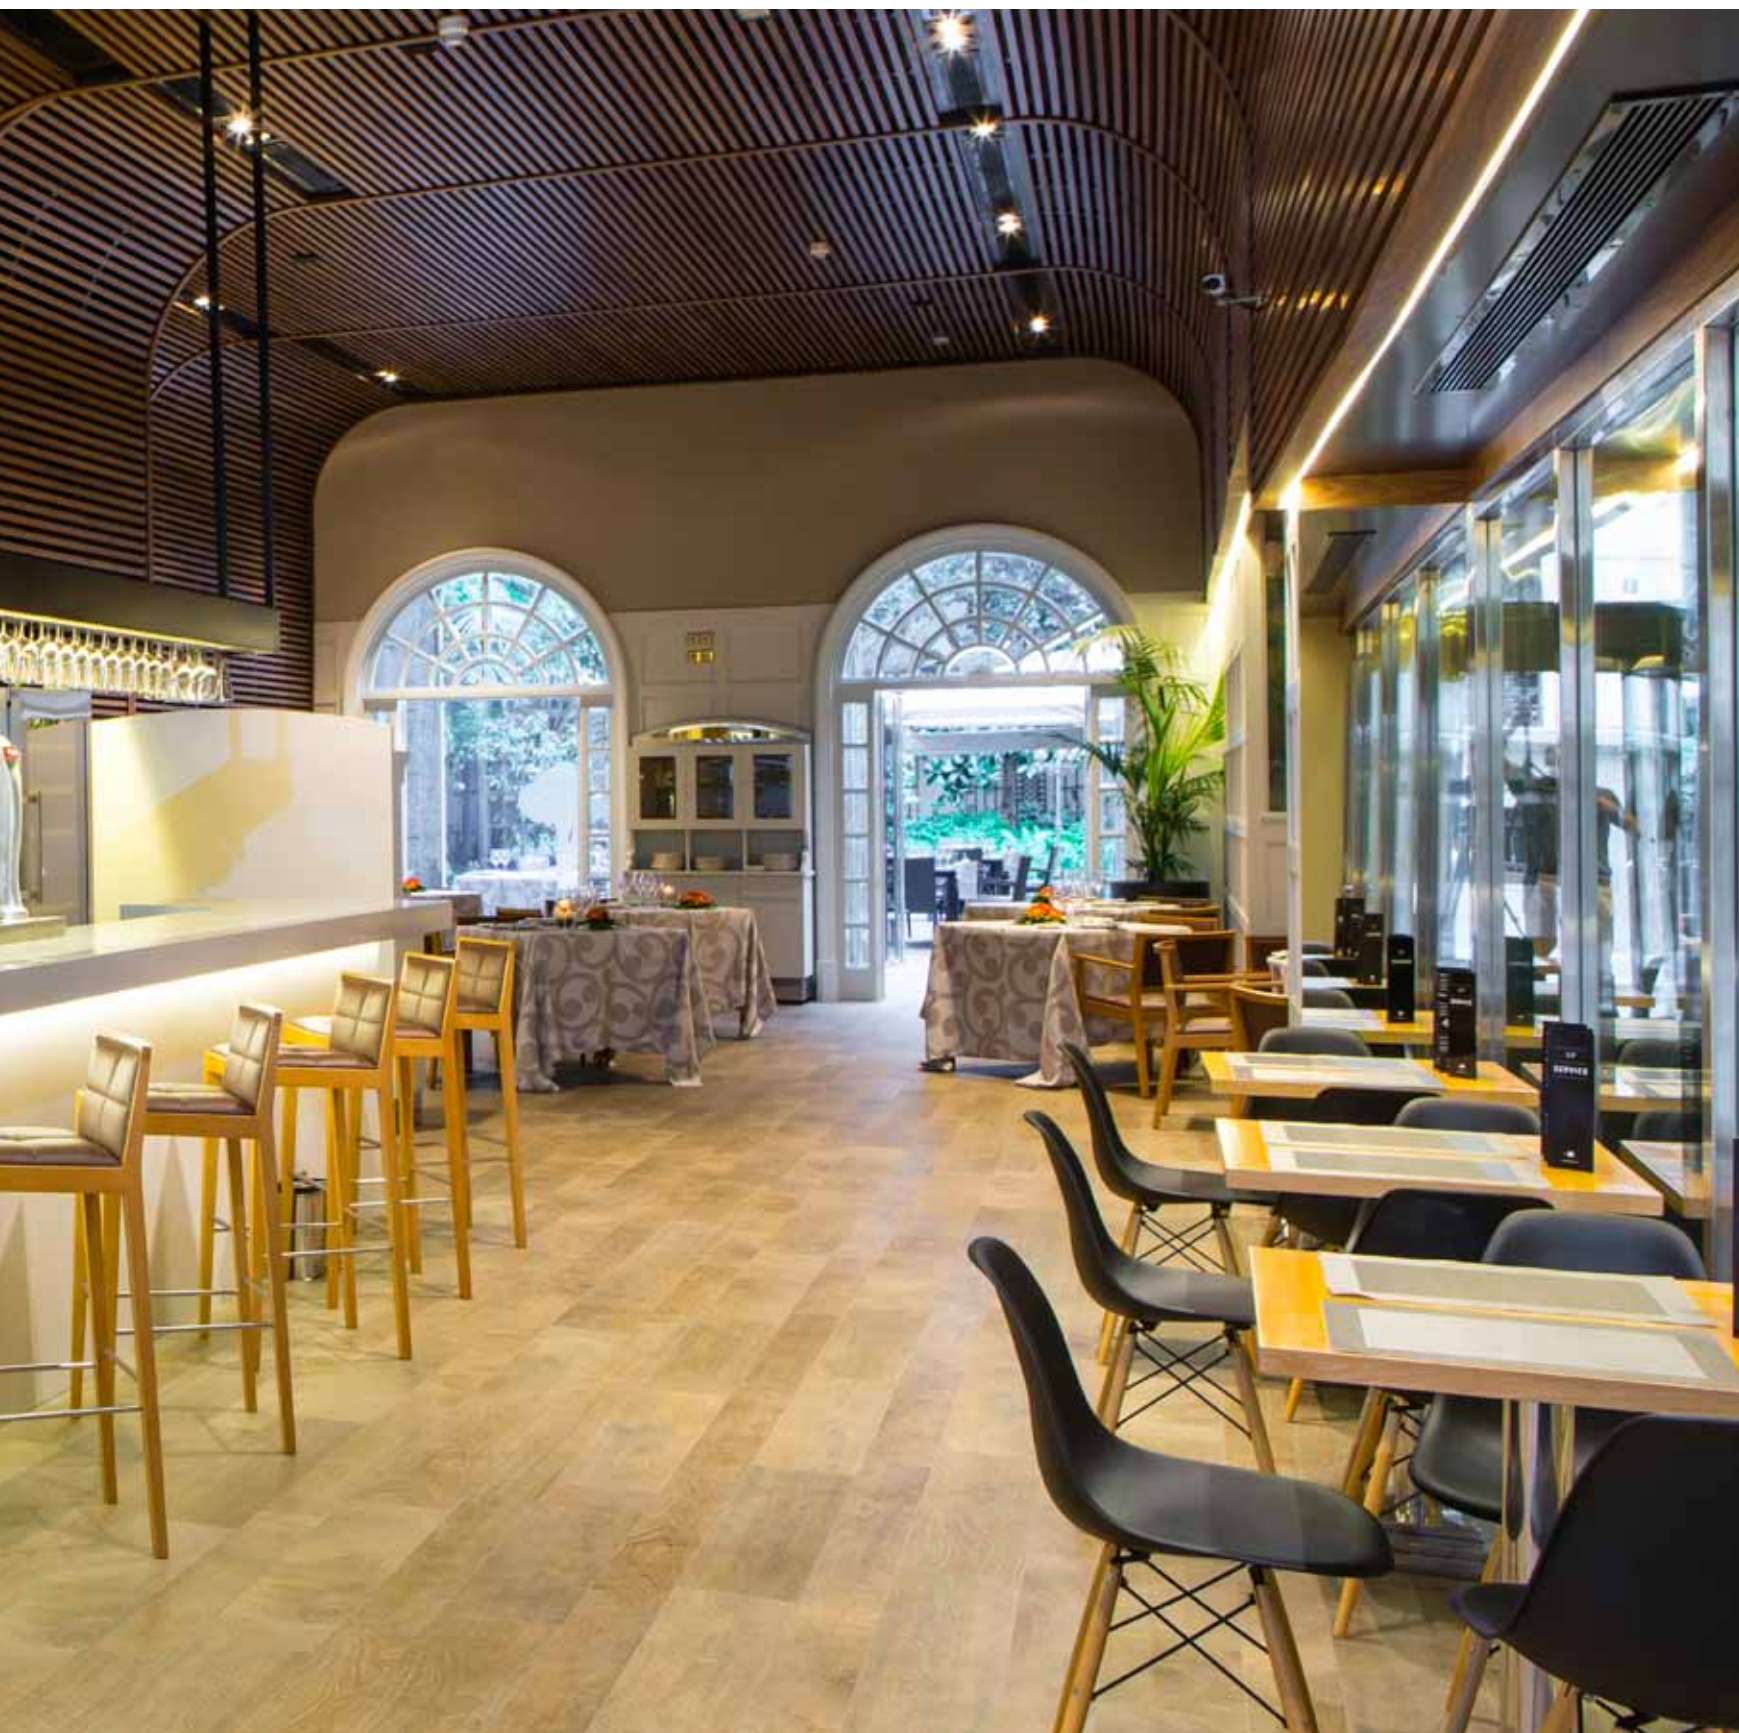

KRION®
SOLID SURFACE

DESIGNER: BENJAMÍN CABALLER
NH MINDORO
HOTEL

KRION®
SOLID SURFACE

STUDIO: GRAVEN IMAGES (JIM HAMILTON)

RADISSON BLU MALL OF AMERICA HOTEL

BEST WESTERN PREMIER TUUSHIN HOTEL

VP JARDÍN DE RECOLETOS HOTEL