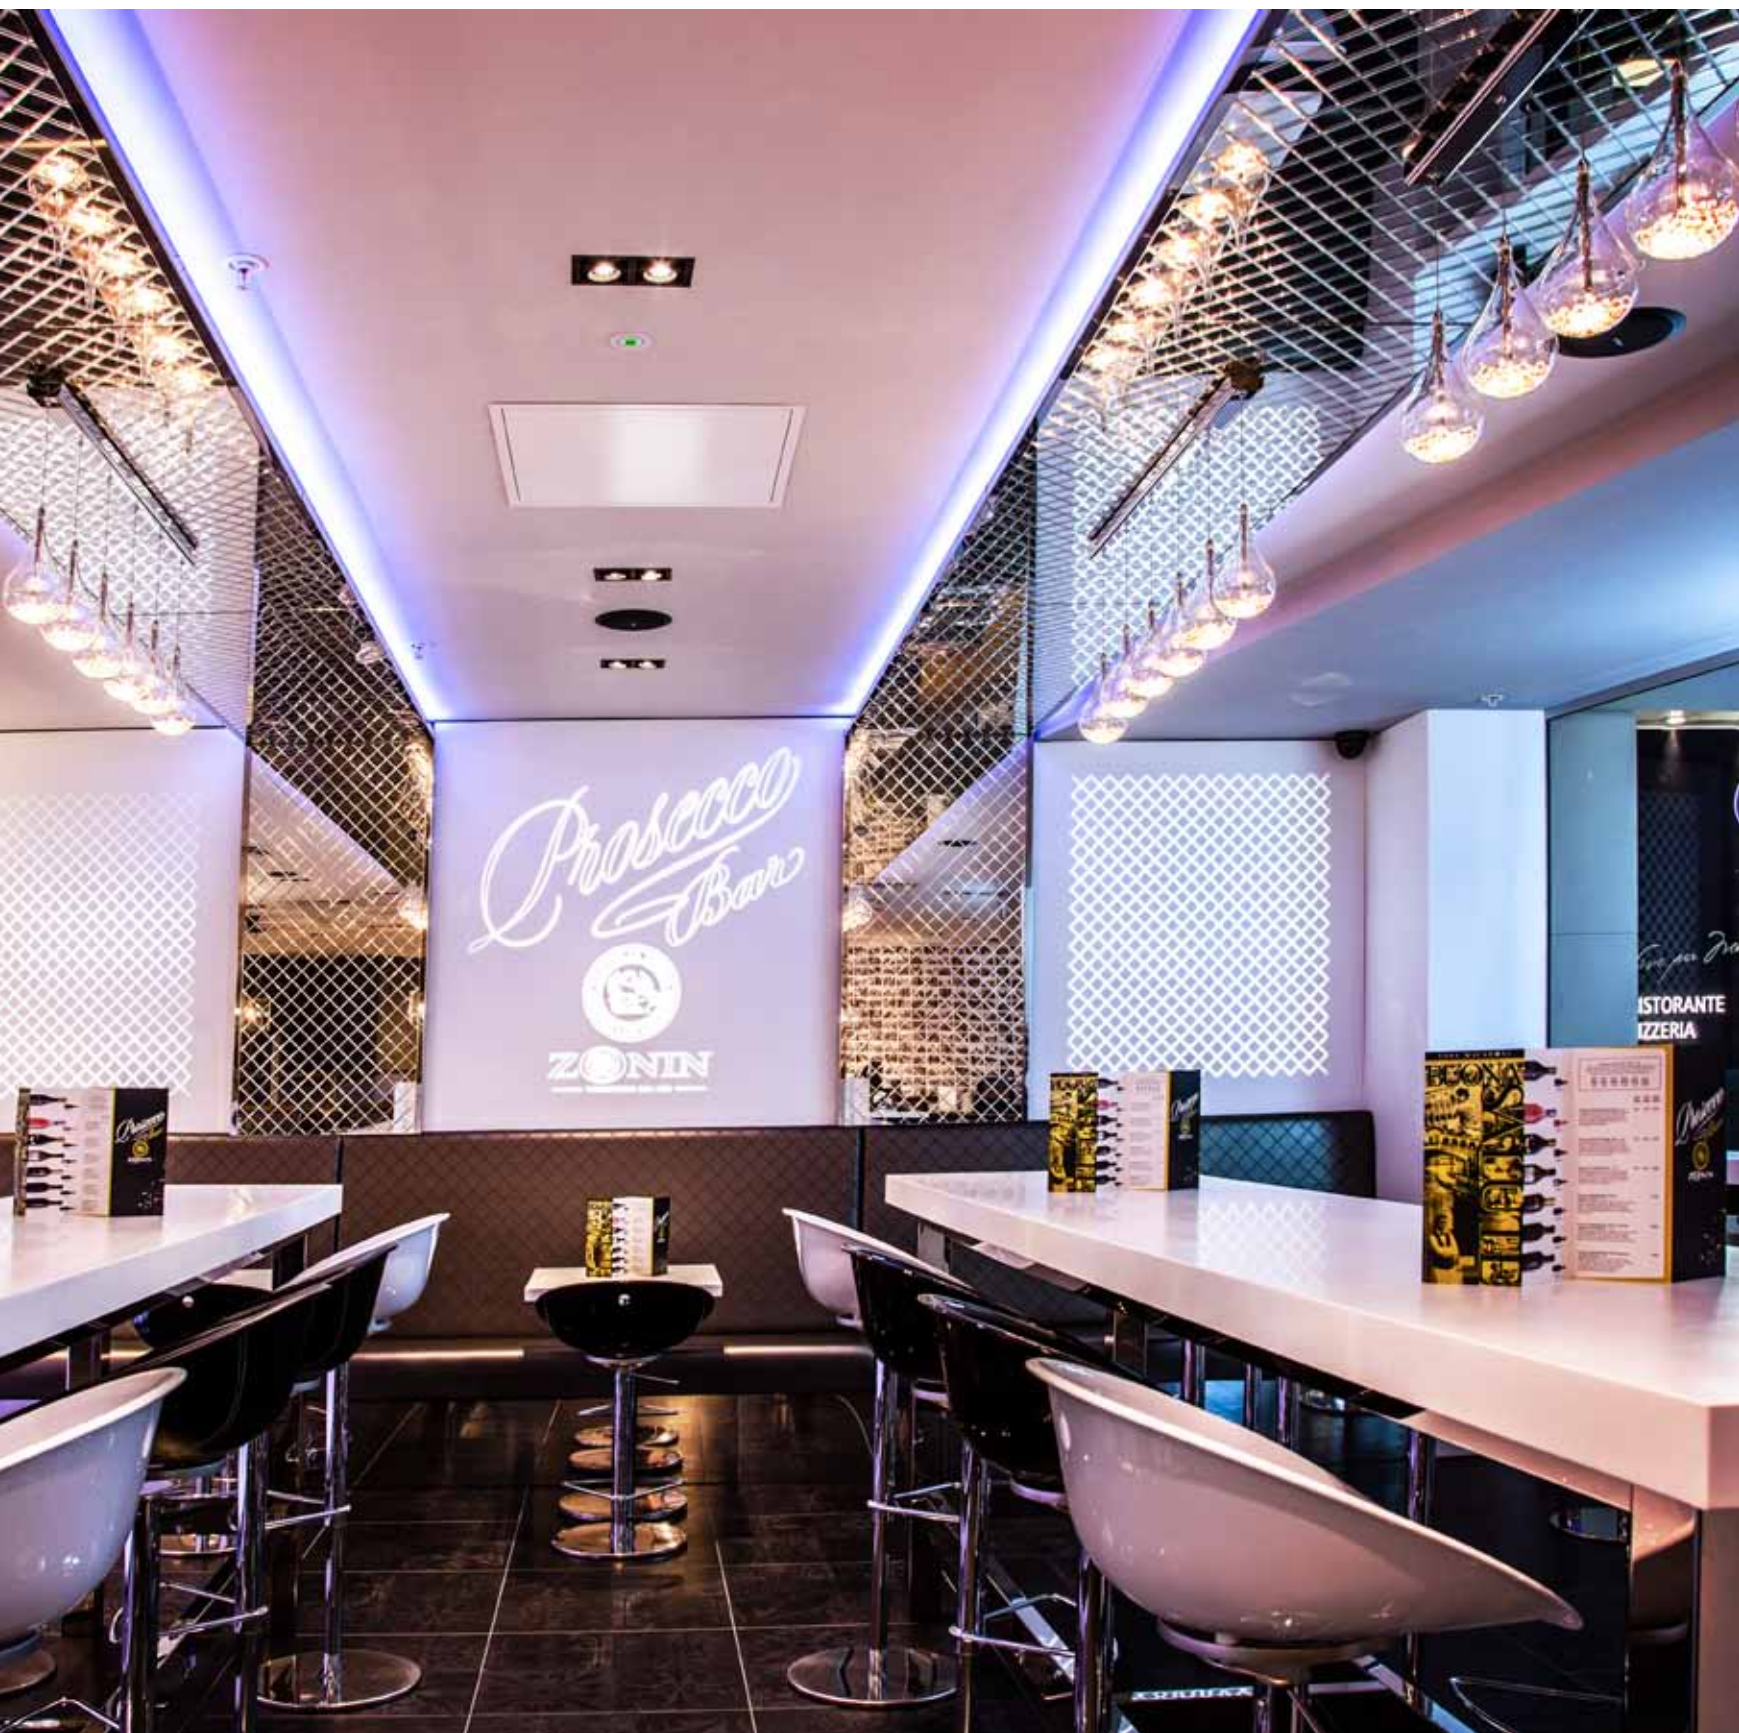

BAMBÚ RESTAURANT

STUDIO: THR3 DESIGN

TONY MACARONI RESTAURANT

KRION®
SOLID SURFACE

INTERIOR DESIGNER: TOMÁS ALÍA
OTTO MADRID
RESTAURANT

STUDIO: estudi{H}ac JOSÉ MANUEL FERRERO

PONCELET CHEESE BAR BARCELONA

BOULANGERIE L'ATELIER DES PAINS