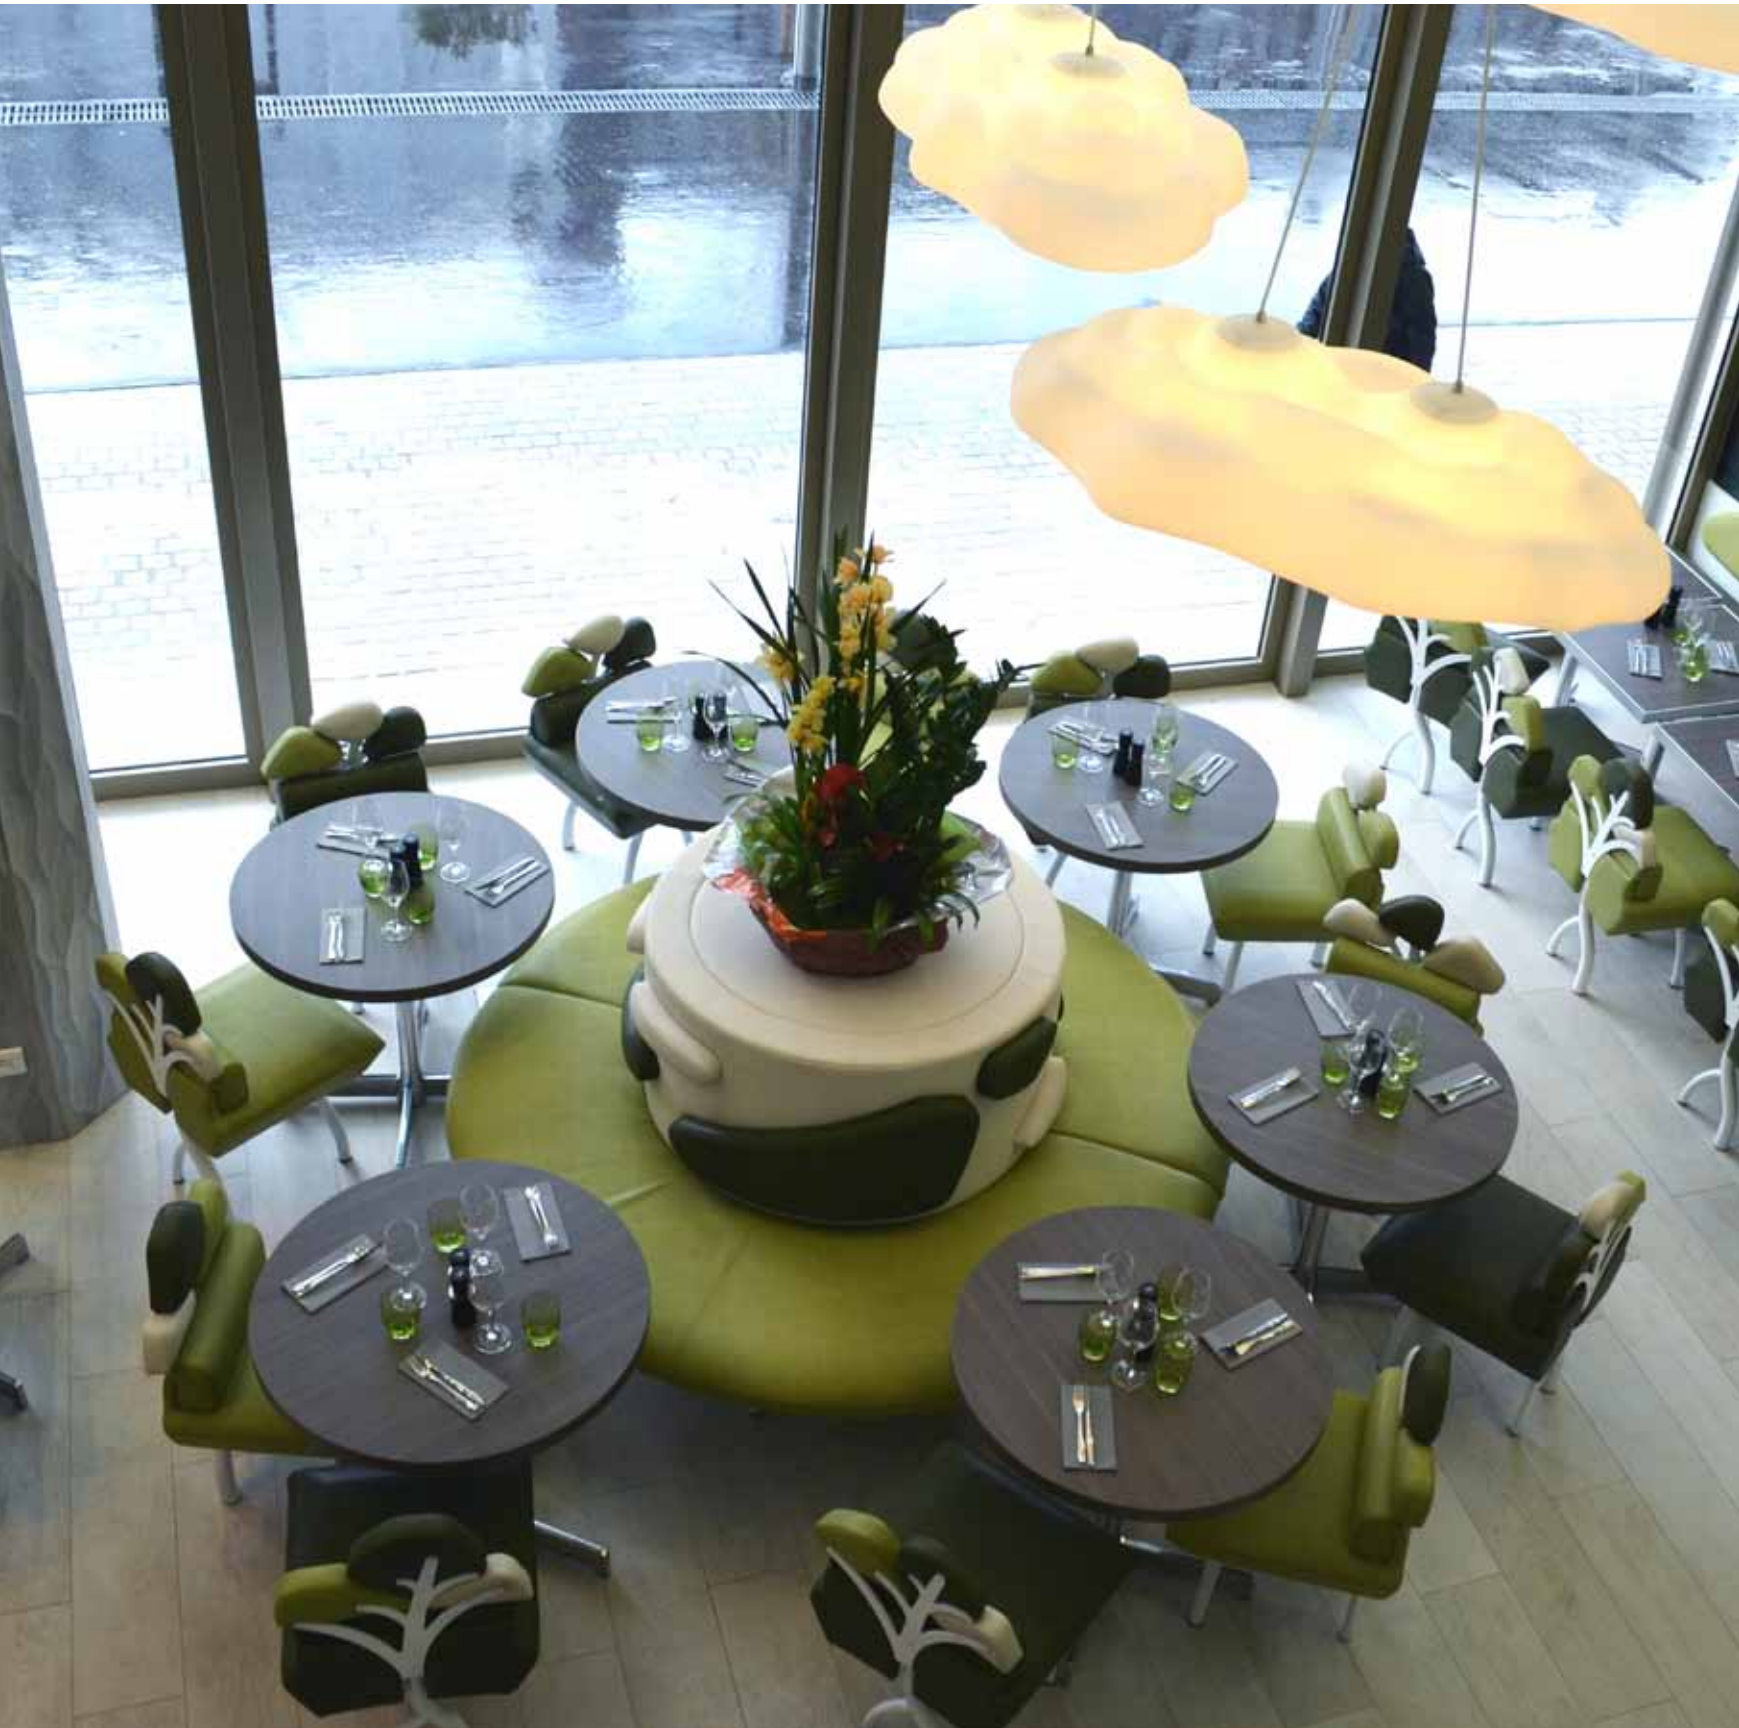

BAMBÚ RESTAURANT

STUDIO: THR3 DESIGN

TONY MACARONI RESTAURANT

KRION®
SOLID SURFACE

INTERIOR DESIGNER: TOMÁS ALÍA
OTTO MADRID
RESTAURANT

STUDIO: estudi{H}ac JOSÉ MANUEL FERRERO

PONCELET CHEESE BAR BARCELONA

BOULANGERIE L'ATELIER DES PAINS