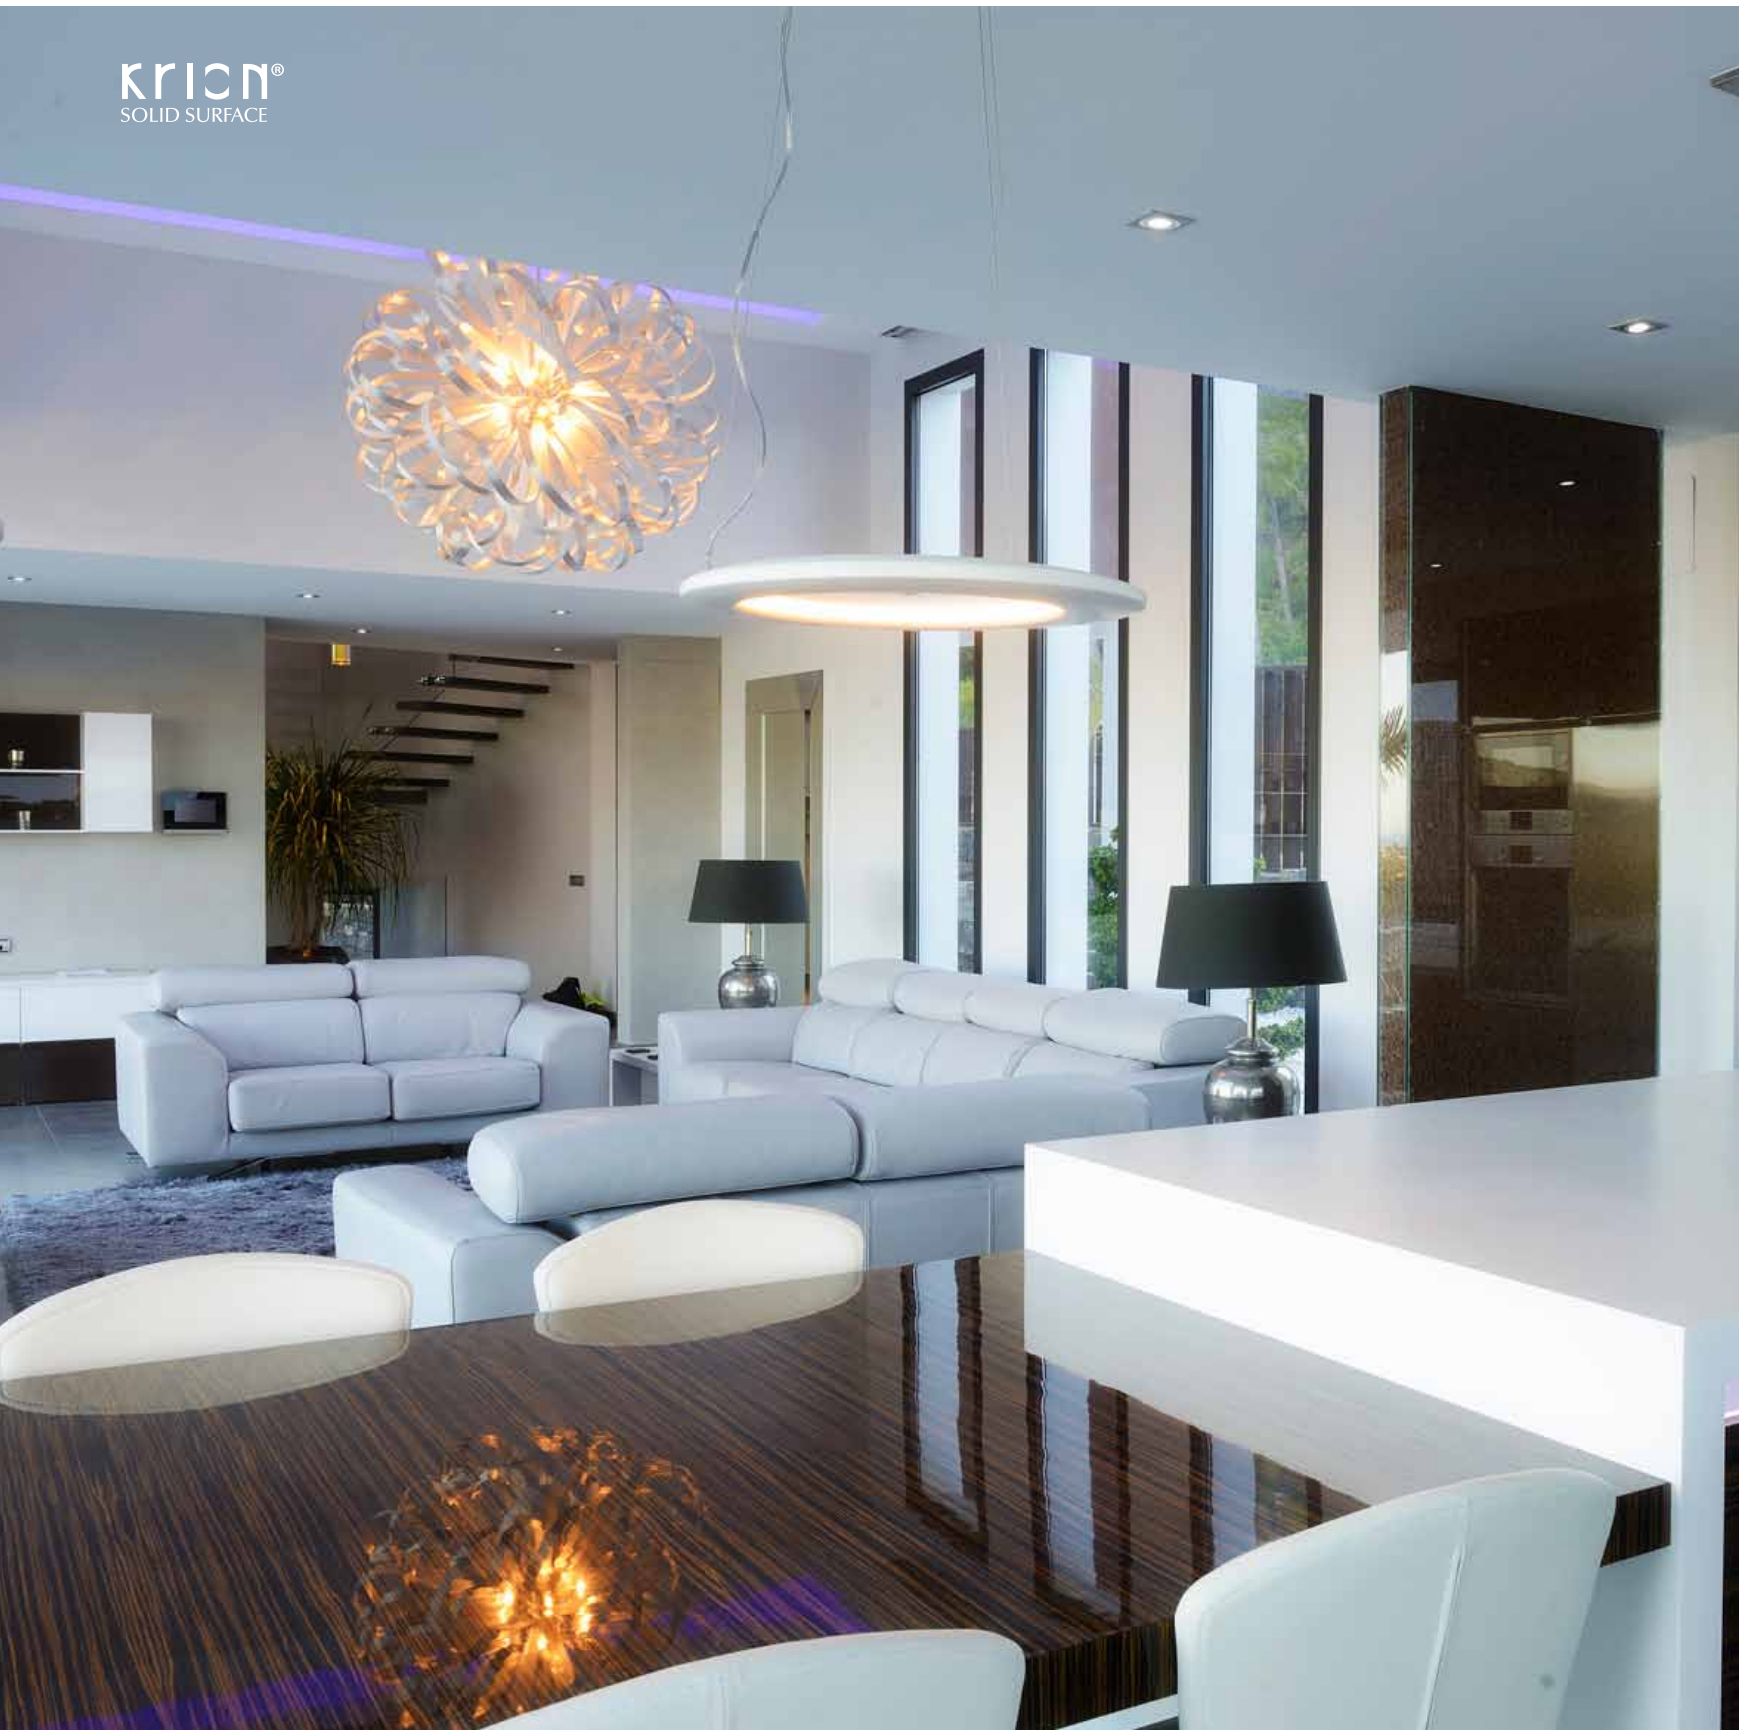

STUDIO: MIRALBO URBANA

VILLA ZEUS RESIDENTIAL DEVELOPMENT

KRION®
SOLID SURFACE