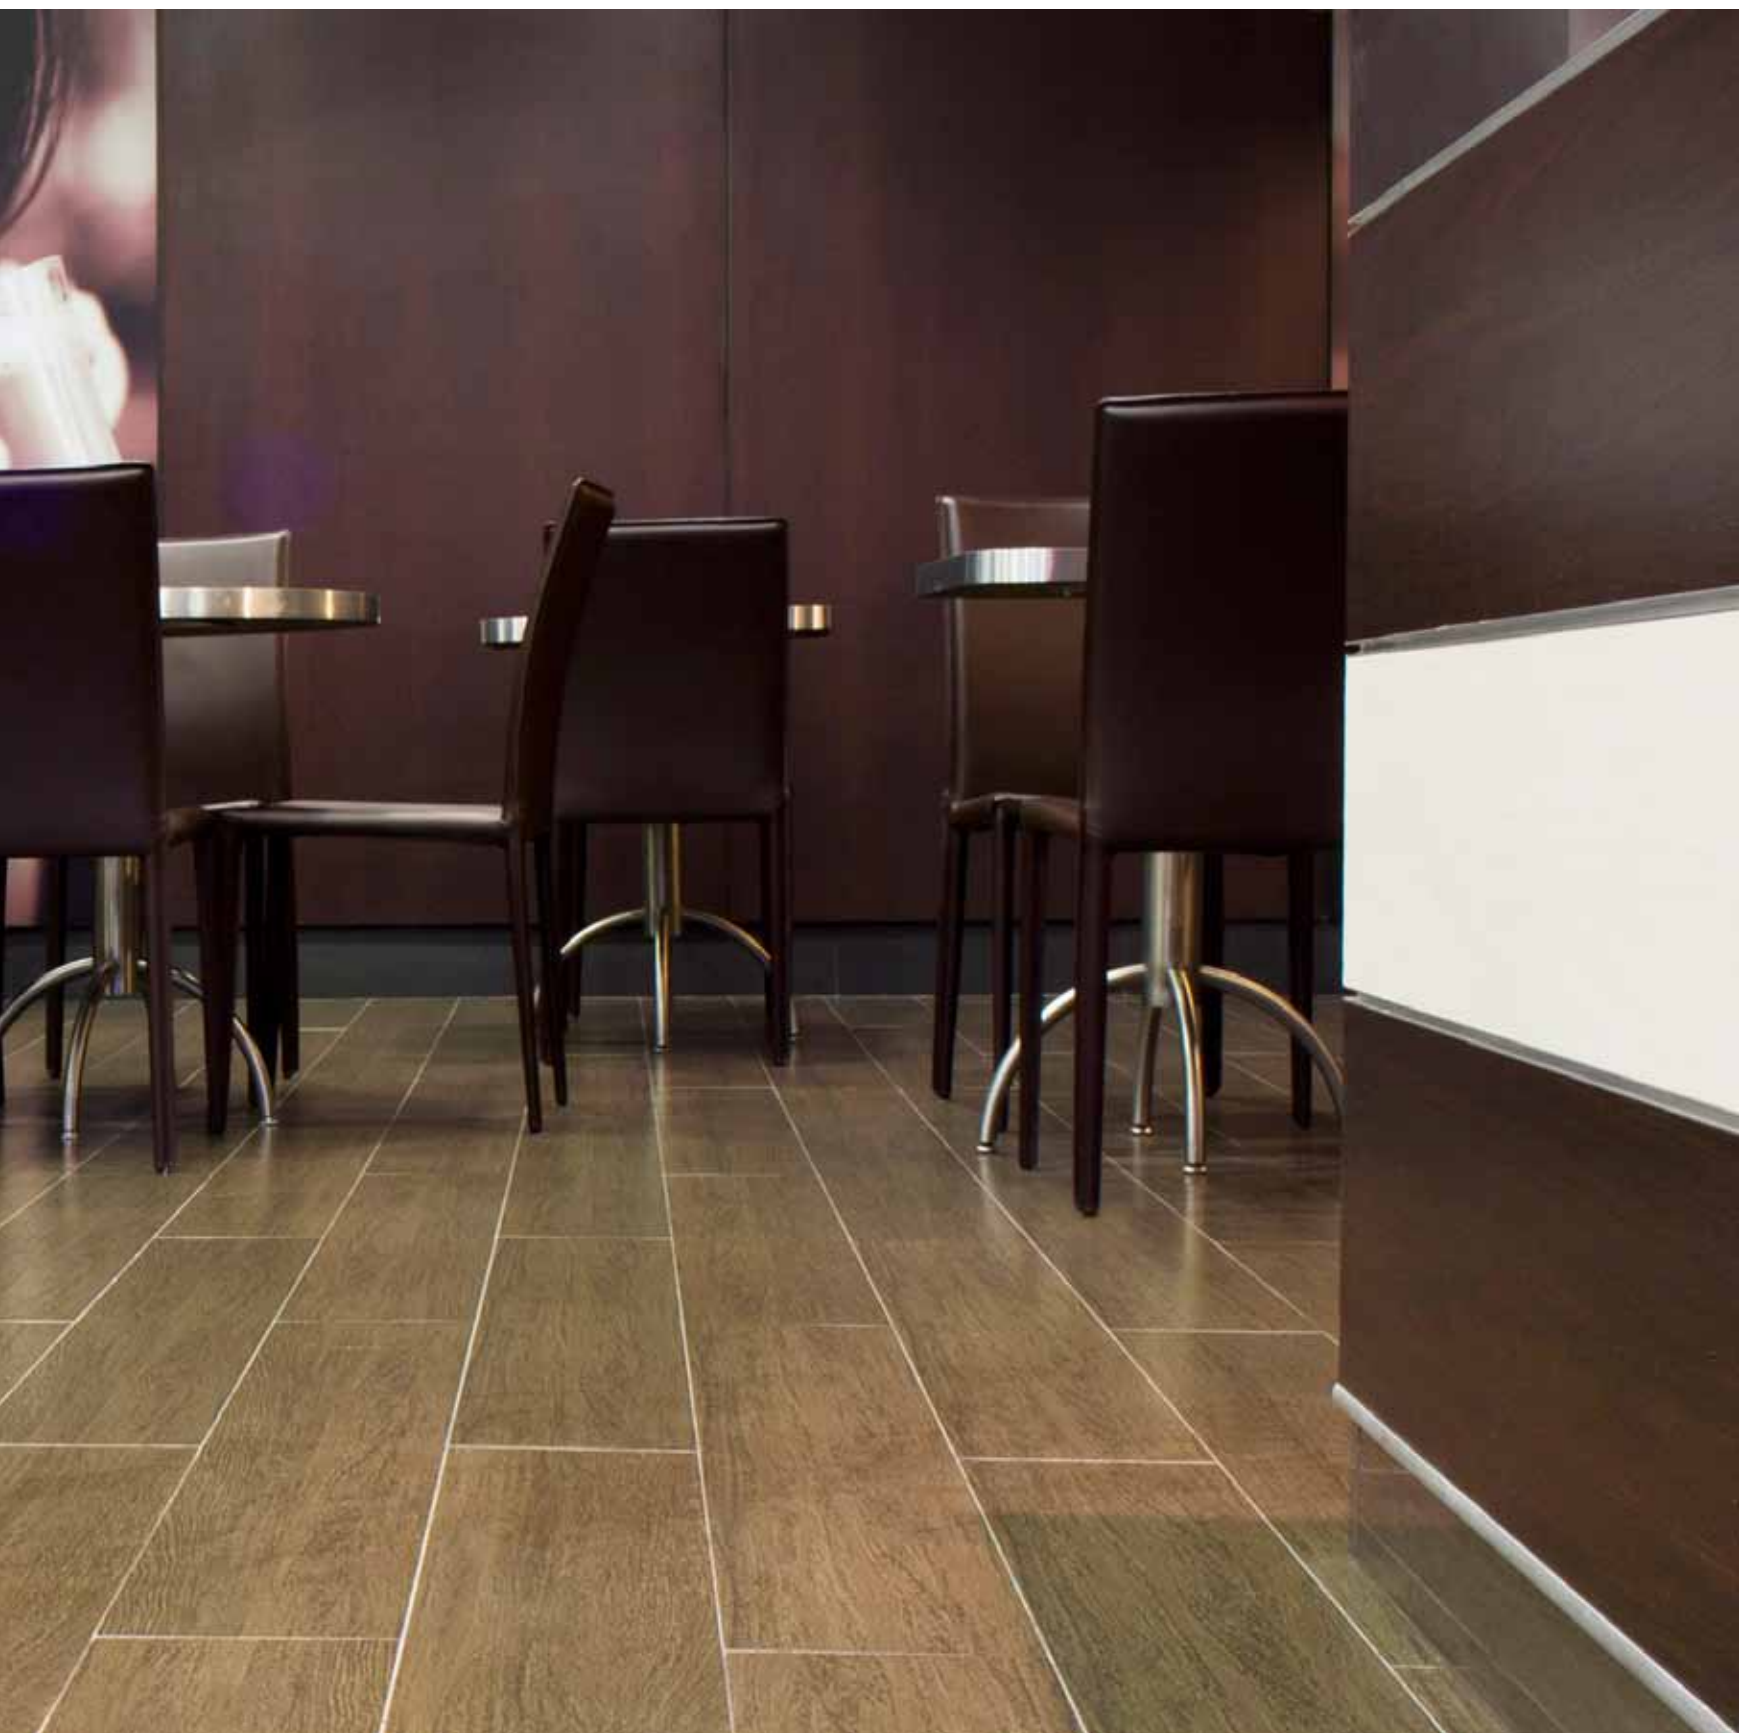

EARP BROS
ARCHITECT / DESIGNER: IZNERO / MELANIE METZER

SWEET TEMPTATIONS

STUDIO: MARIANO MARTÍN
AL PUNTO
RESTAURANT

McDONALD'S

INTERIOR DESIGNER: ADRIANA NICOLAU

MISS SUSHI RESTAURANTS

KRION[®]
SOLID SURFACE