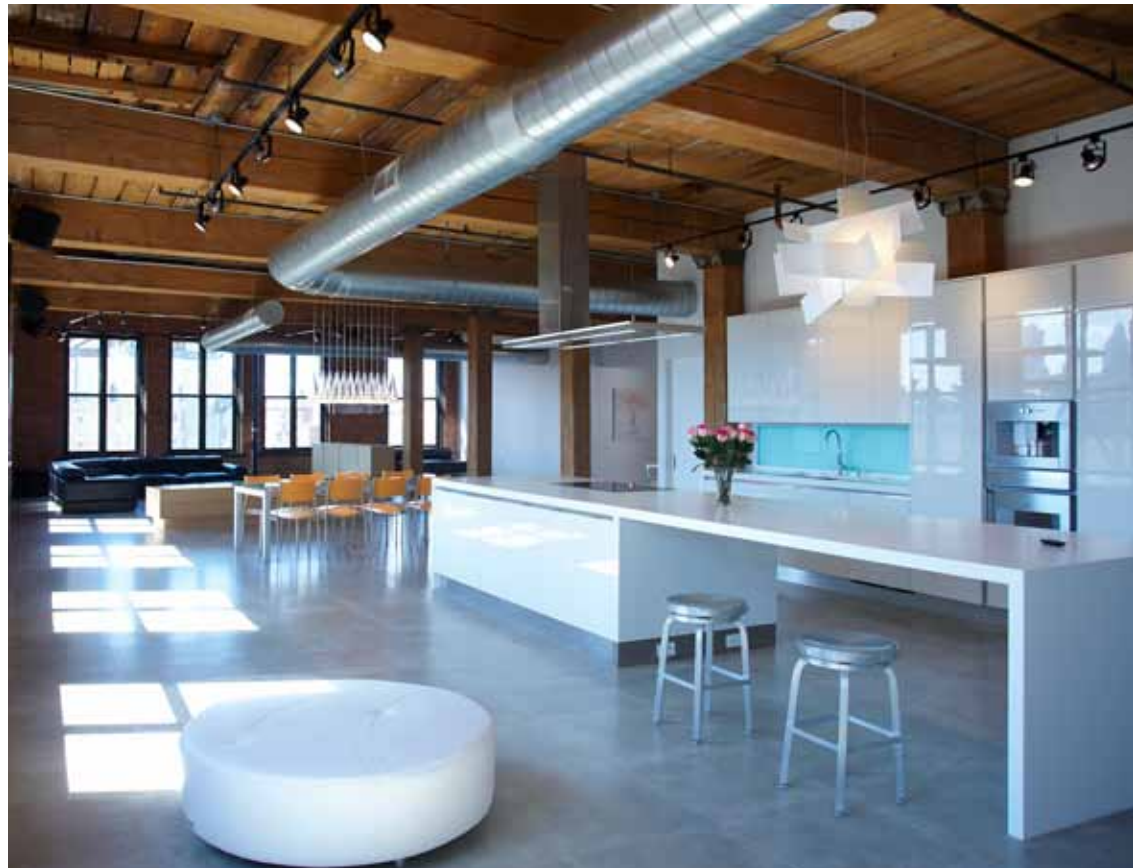

KRION®
SOLID SURFACE

ARCHITECTS: CARLOS GILARDI
INTERIOR DESIGNER: ERIC KUSTER

BLUEPORT ALTEA RESIDENTIAL DEVELOPMENT

RESIDENTIAL DEVELOPMENT

KRION®
SOLID SURFACE

RESIDENTIAL DEVELOPMENT

RESIDENTIAL DEVELOPMENT