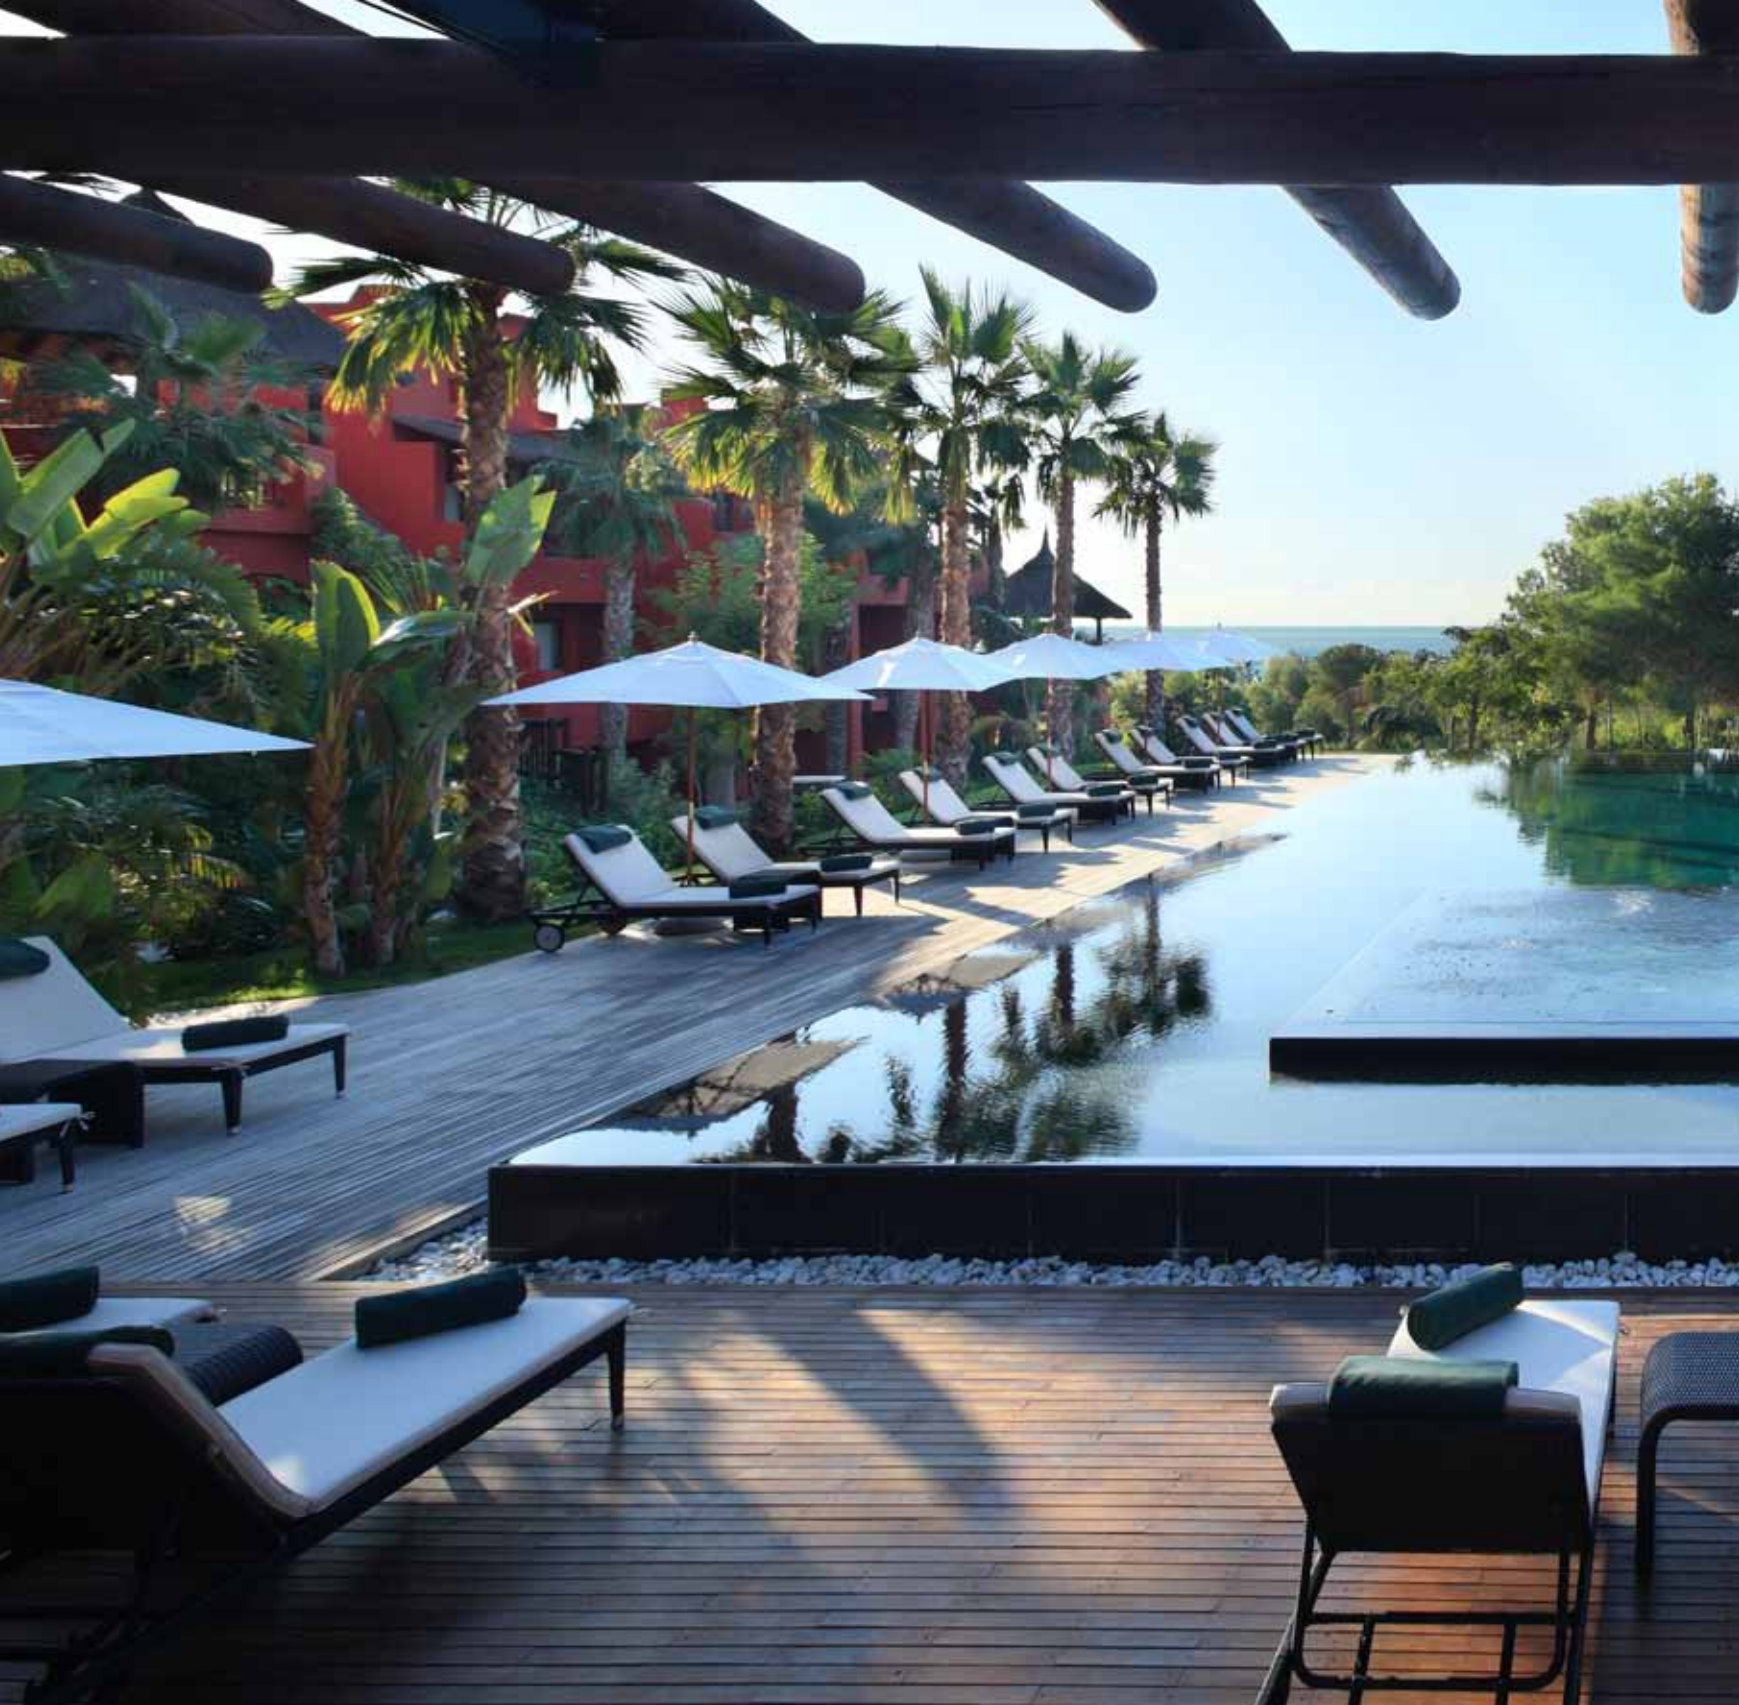

KRION®
SOLID SURFACE

DESIGNER: BENJAMÍN CABALLER
NH MINDORO
HOTEL

KRION®
SOLID SURFACE

STUDIO: GRAVEN IMAGES (JIM HAMILTON)

RADISSON BLU MALL OF AMERICA HOTEL

BEST WESTERN PREMIER TUUSHIN HOTEL

VP JARDÍN DE RECOLETOS HOTEL