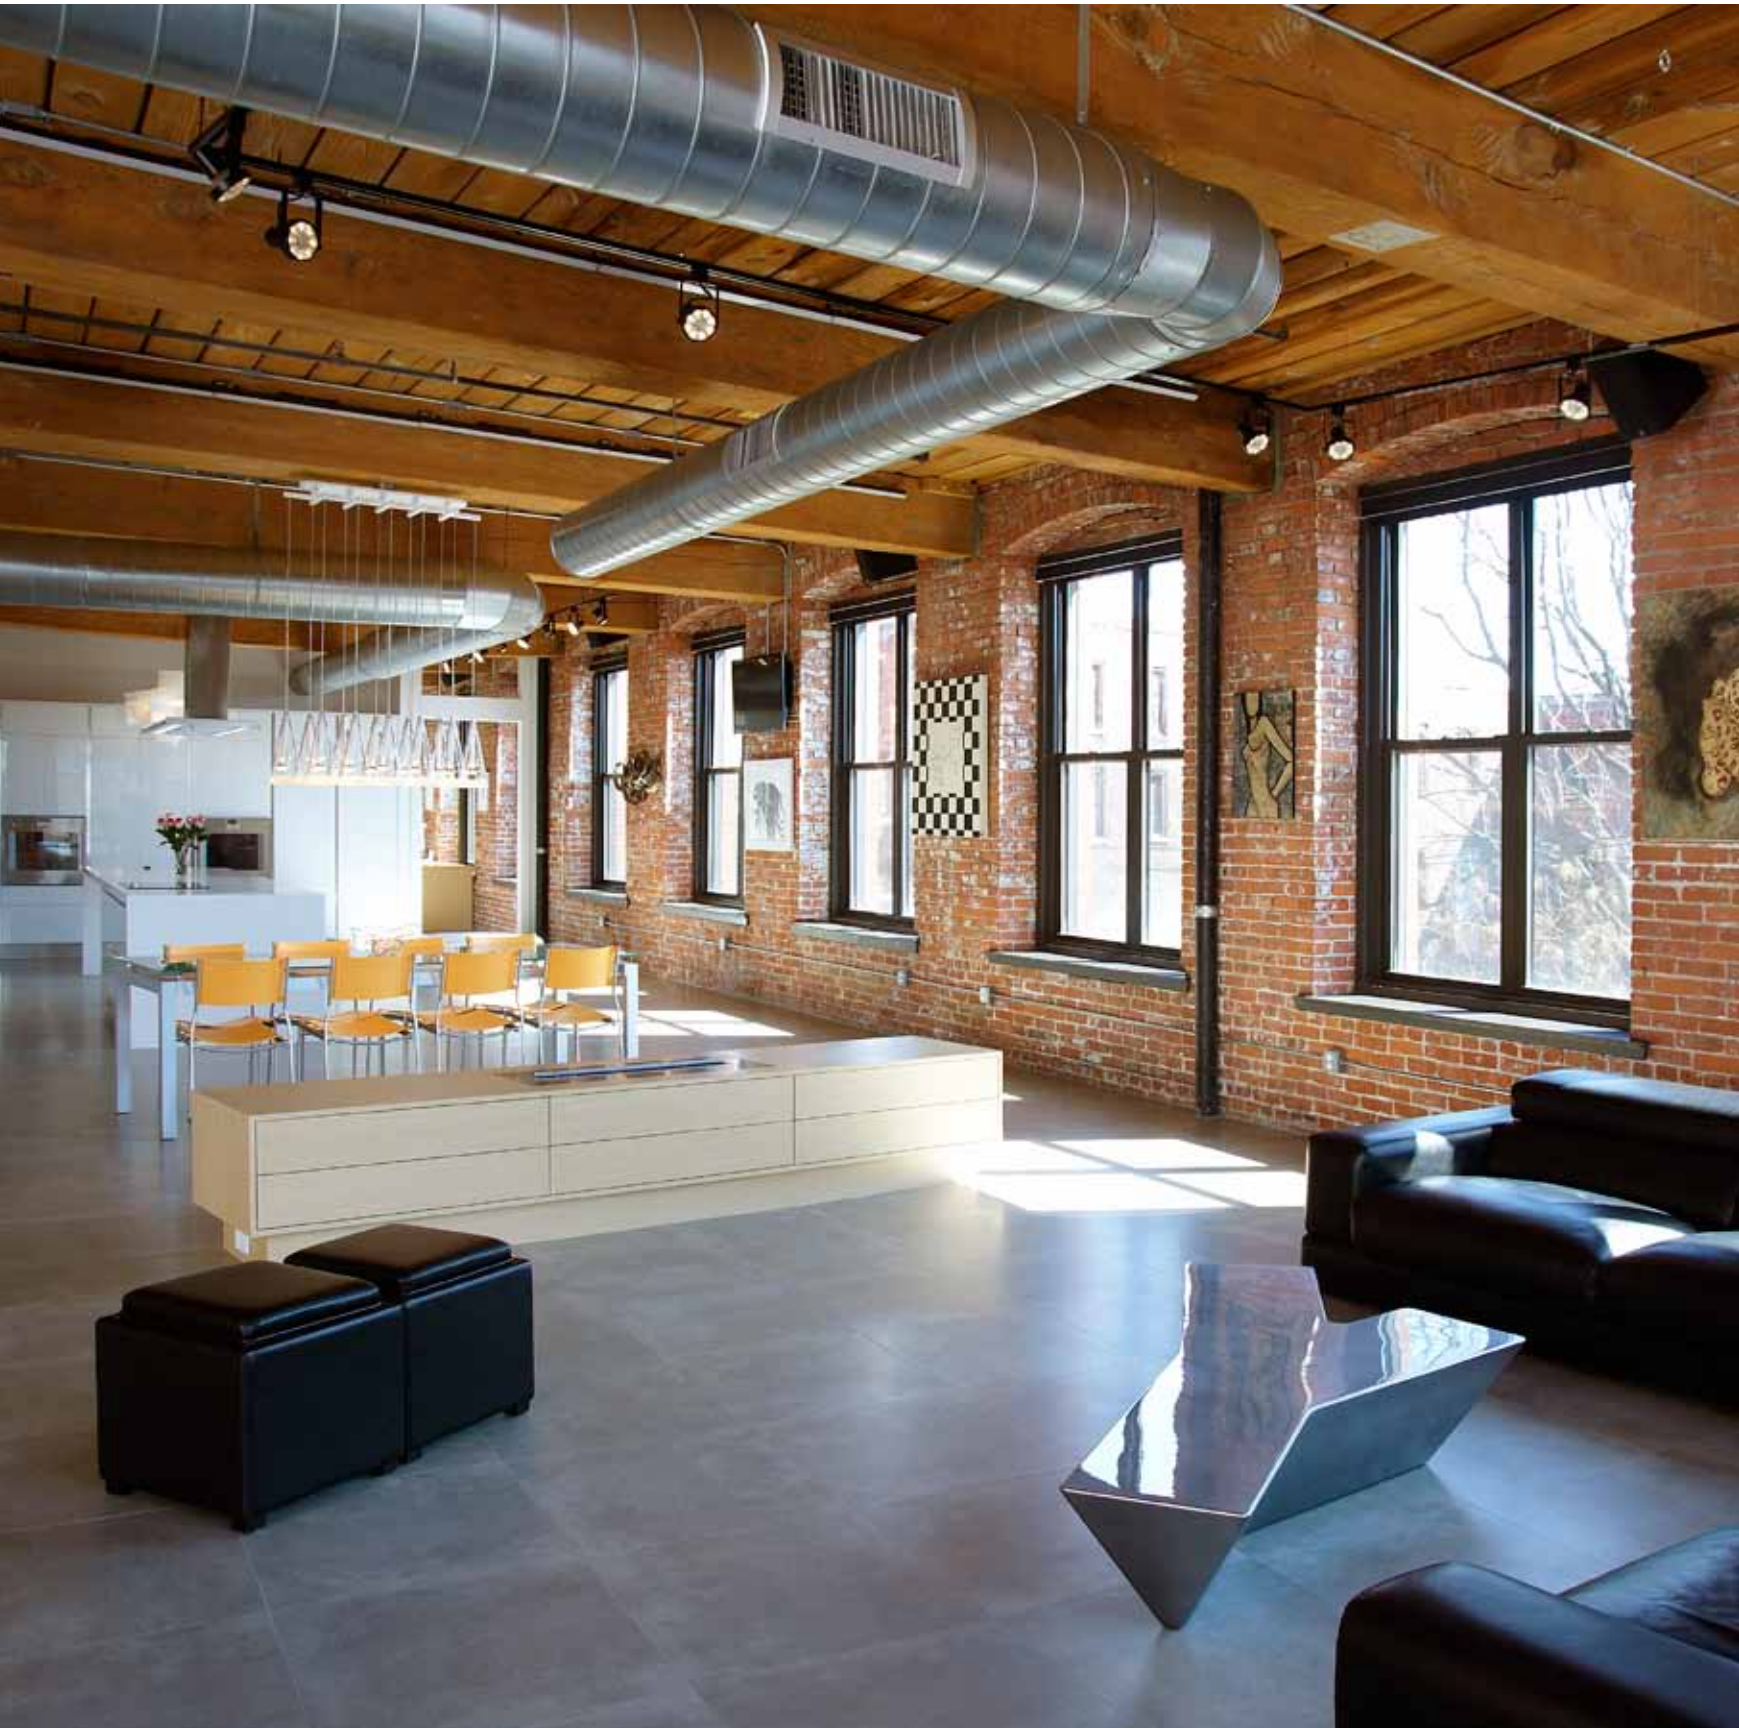

KRION®
SOLID SURFACE

ARCHITECTS: CARLOS GILARDI
INTERIOR DESIGNER: ERIC KUSTER

BLUEPORT ALTEA RESIDENTIAL DEVELOPMENT

RESIDENTIAL DEVELOPMENT

KRION®
SOLID SURFACE

RESIDENTIAL DEVELOPMENT

RESIDENTIAL DEVELOPMENT