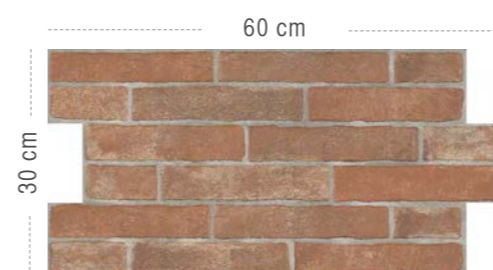

Realizzato con / Made by:

WALL BRICK

Nero 30x60

COD. S10540 Wall Brick Marsala 44

COD. S10542 Wall Brick Cotto 44

COD. S10546 Wall Brick Pugliese 44

COD. S10541 Wall Brick Bianco 44

COD. S10543 Wall Brick Bianco/Nero 44