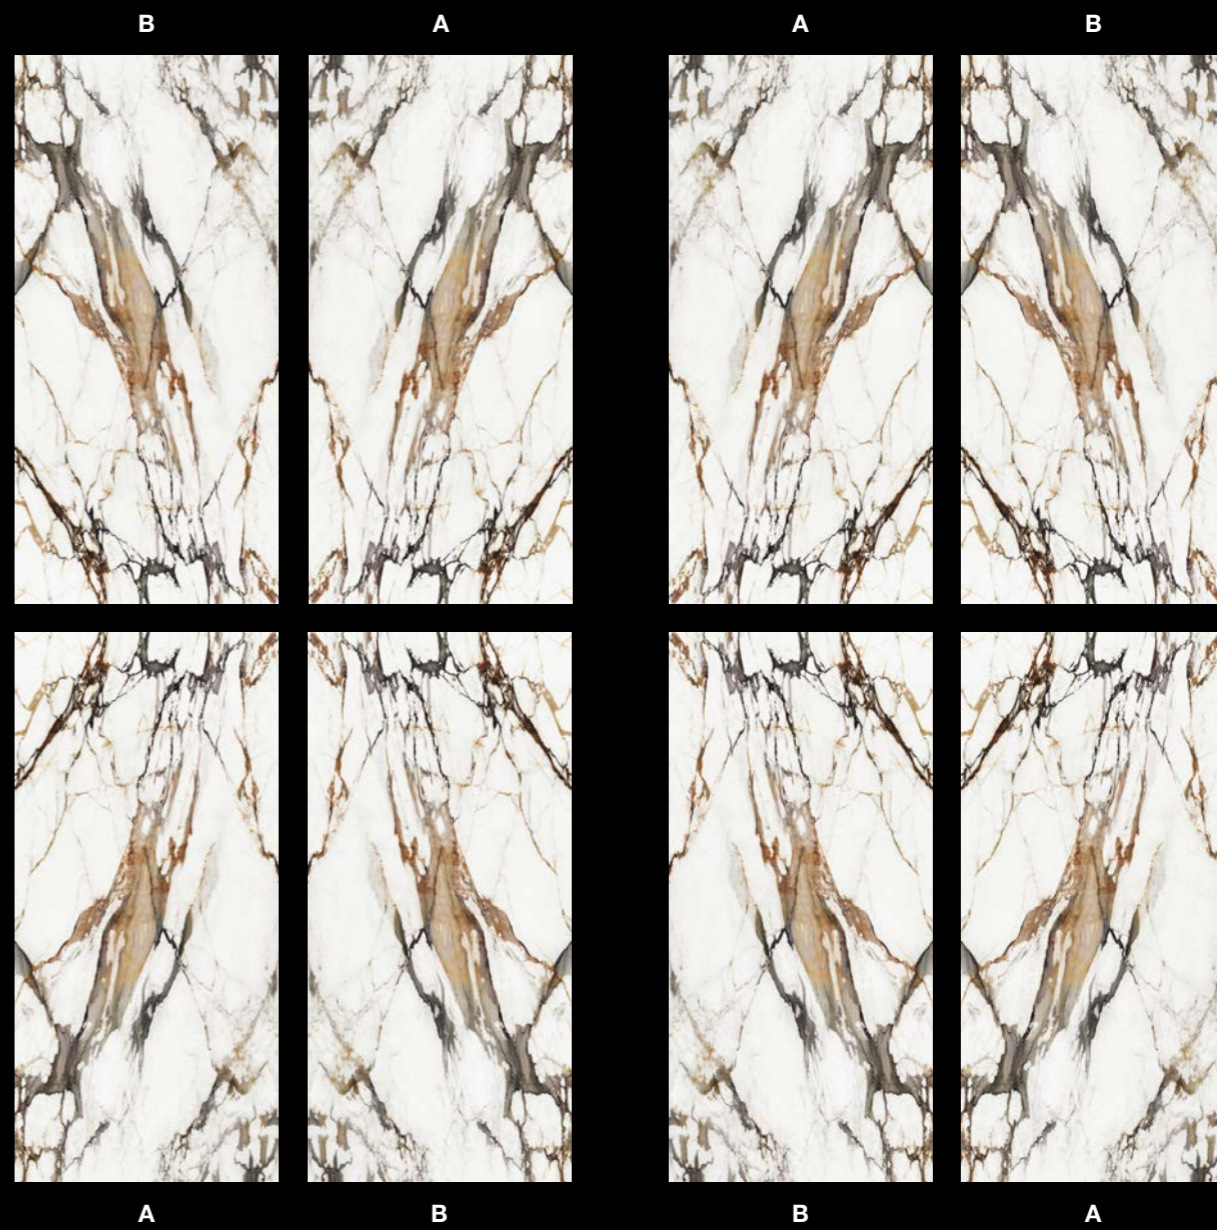

Color Variation

Silk

Bookmatch

Colorstuk Blanco

Meshed 12 mm

Rectified 6 mm

Bookmatch

Format	Thickness	Finish	SAP	GV
A - 120x250 cm · 47 ^{1/4} "x98 ^{3/8} "	6 mm · 1/4"	Polished	100288335	G1315
B - 120x250 cm · 47 ^{1/4} "x98 ^{3/8} "	6 mm · 1/4"	Polished	100288312	G1315
A - 120x250 cm · 47 ^{1/4} "x98 ^{3/8} "	6 mm · 1/4"	Silk	100288364	G1315
B - 120x250 cm · 47 ^{1/4} "x98 ^{3/8} "	6 mm · 1/4"	Silk	100288348	G1315