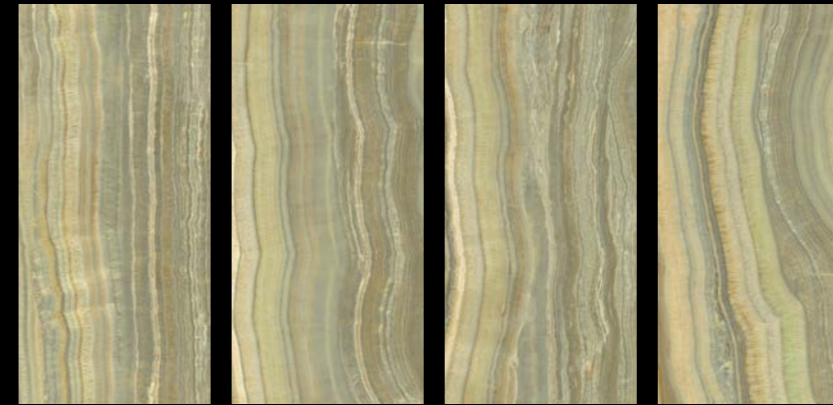

Pattern Versatility 120x250 cm

Versatilidad de gráficas / Versatilité graphique

Finishes & features

Acabados & características / Finitions & caractéristiques

Polished

Rectified 6 mm

Colorstuk Maple

Silk

Color Variation