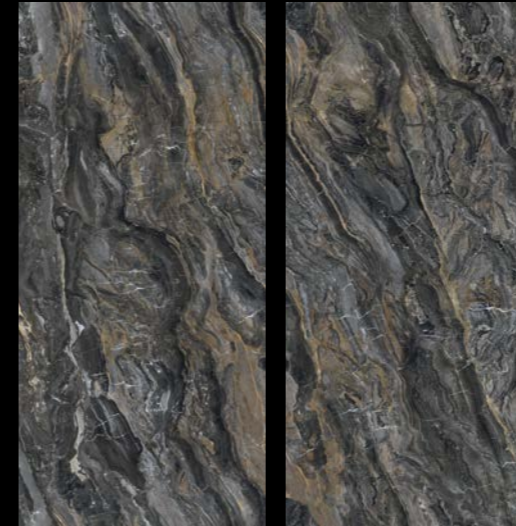

Countertop design

Diseño de encimera / Conception de plans de travail

Horizontal and vertical graphic continuity.
Continuidad gráfica horizontal y vertical.
Continuité graphique horizontale et verticale.
(Consult pages. Consulter páginas. Consulter pages 274-275).

Finishes & features

Acabados & características / Finitions & caractéristiques

Polished

Continuous Design

V3

Color Variation

Nature

Meshed 12 mm

Colorstuk Antracita