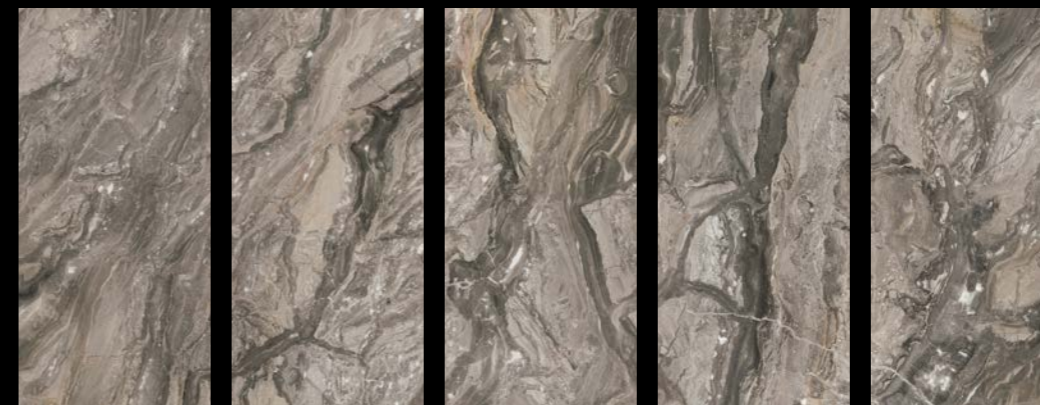

Pattern Versatility 120x250 cm

Versatilidad de gráficas / Versatilité graphique