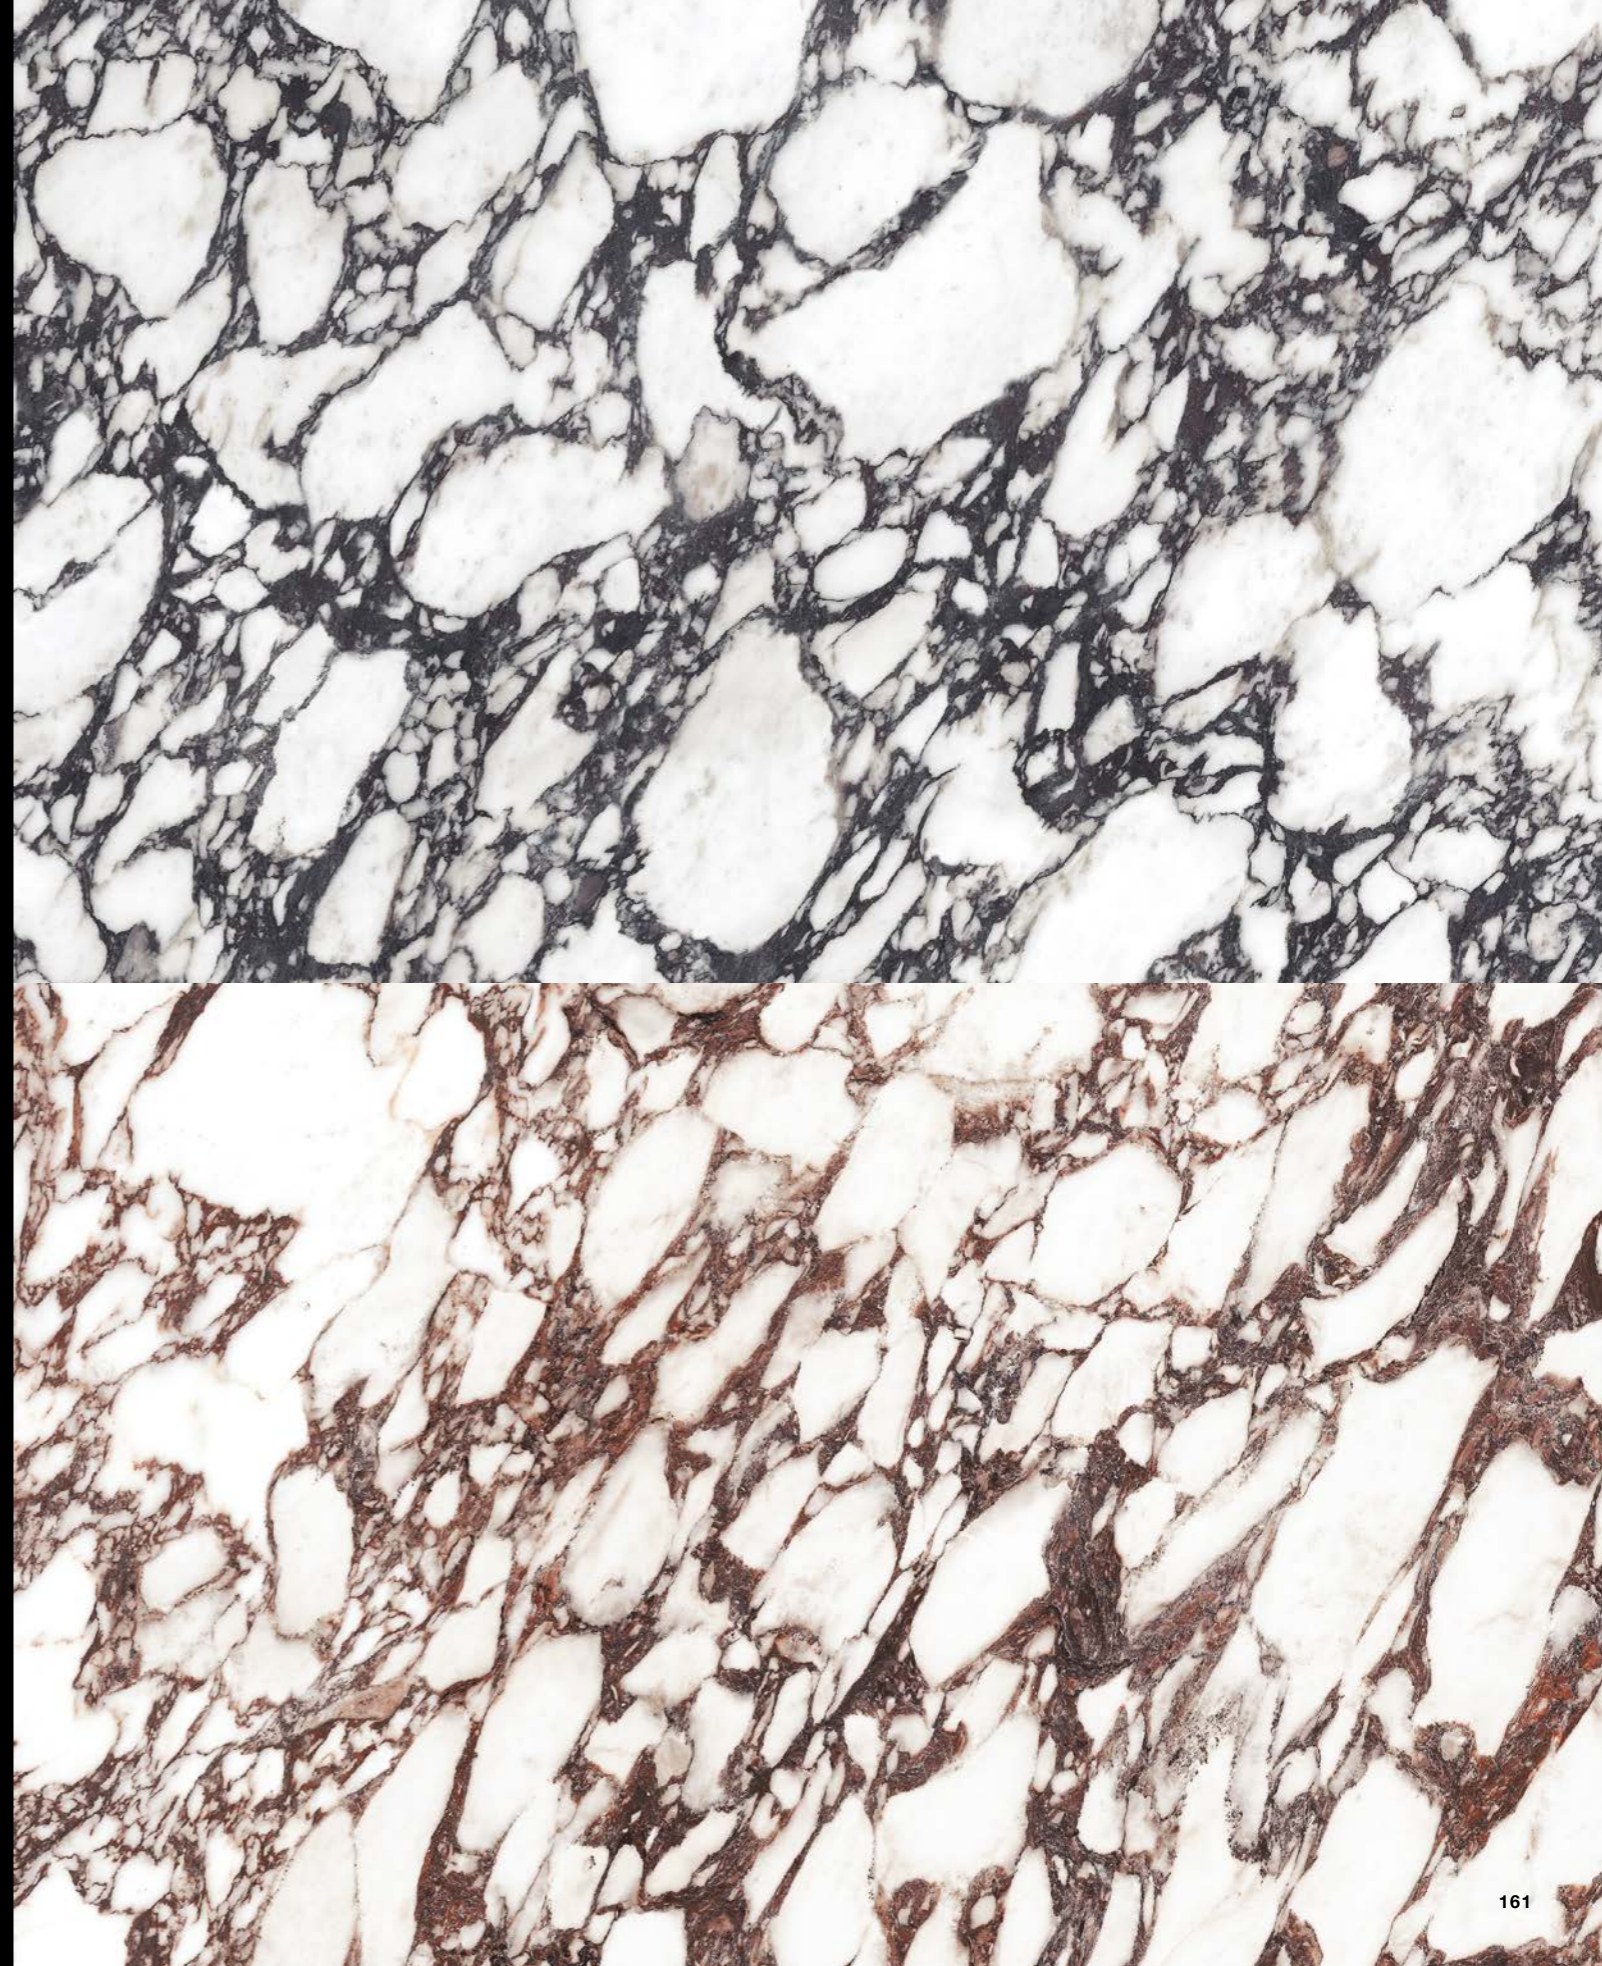

 Nature

 Rectified 6 mm

 Colorstuk Beige

 Polished

 Color Variation
V3

VIOLA COLLECTION

VIOLA BLUE

Pattern Versatility 120x250 cm