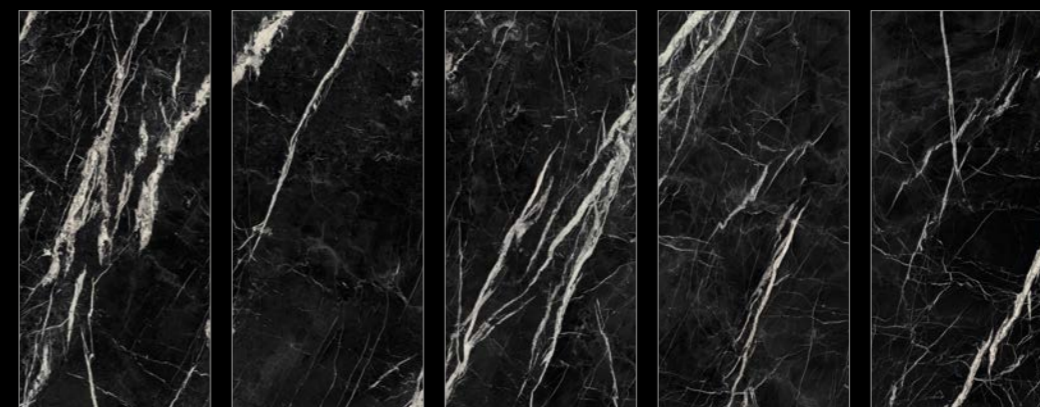

Pattern Versatility 120x250 cm

Versatilidad de gráficas / Versatilité graphique