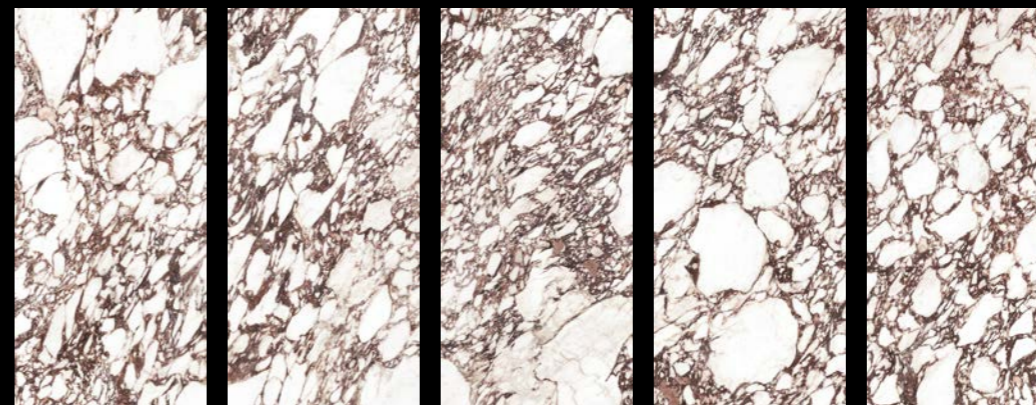

VIOLA ROSSÉ

Pattern Versatility 120x250 cm

Versatilidad de gráficas / Versatilité graphique