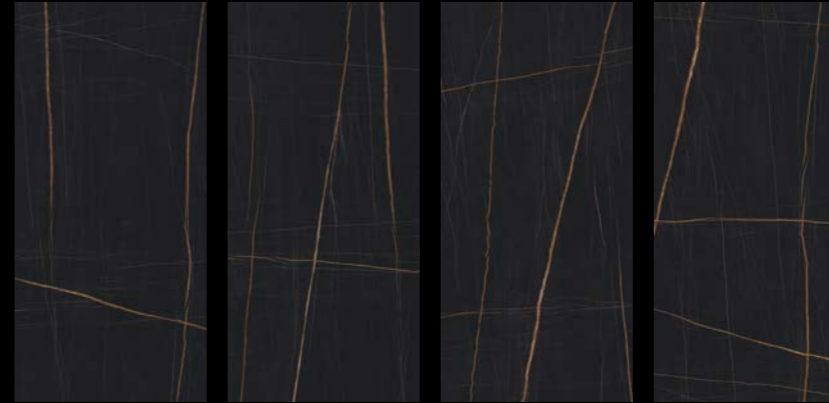

Pattern Versatility 120x250 cm

Versatilidad de gráficas / Versatilité graphique

Finishes & features

Acabados & características / Finitions & caractéristiques

Polished

Rectified 6 mm

Colorstuk Dark

Color Variation